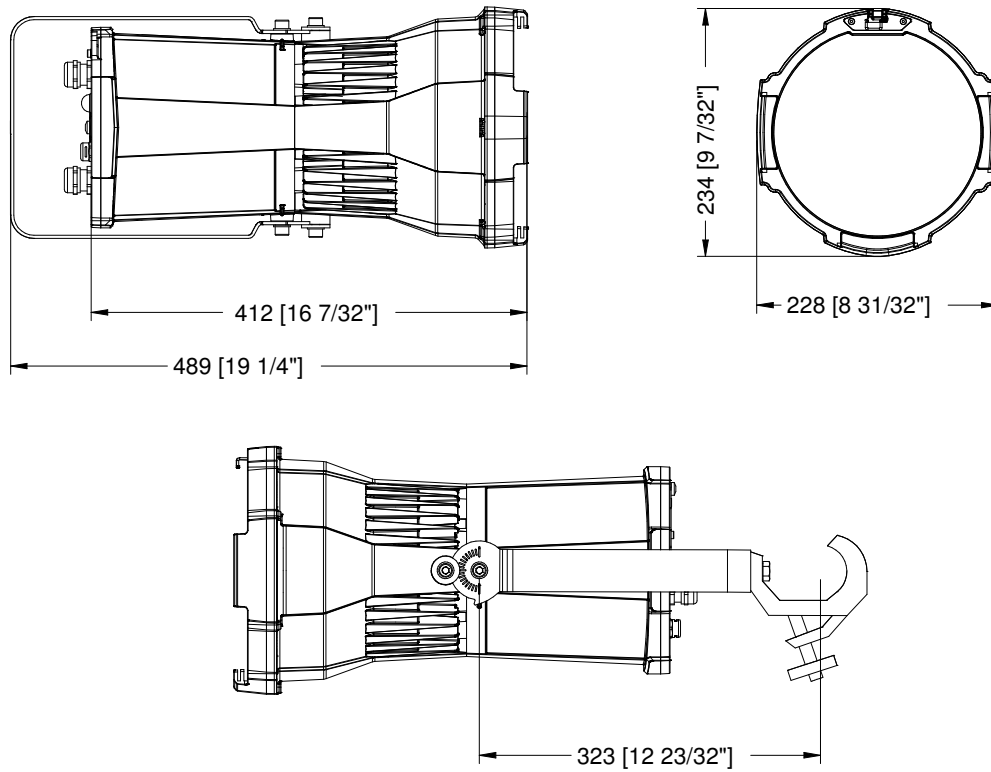

The projected lumen maintenance is 90,000 hours (L90B10).

Power Consumption

220 W energy consumption provides excellent efficiency at low operating costs.

Physical

The durable cast aluminum body with lenses covered by tempered glass is a stylish, durable and easy-to-mount solution. The fixture's physical dimensions are 228 × 234 × 412 mm (8.97 × 9.21 × 17.64 in) and it weighs 7.92 kg (17.46 lbs).

PROJECTED AREA

	Front (rear) - m ²	Front (rear) ft ²	Side - m ²	Side - ft ²	Top - m ²	Top - ft ²
ArcPar 150 Outdoor	0,042	0,452	0,079	0,855	0,092	0,99
ArcPar 150 Outdoor with Top Hat	0,042	0,452	0,091	0,984	0,1	1,097
ArcPar 150 Outdoor with Half Top Hat	0,042	0,452	0,088	0,947	0,1	1,098

DIMENSIONS

PHOTOMETRIC DATA

ArcPar 150 Outdoor RGBCW
Zoom 3.6dg

ArcPar 150 Outdoor RGBCW
Zoom 42dg

PHOTOMETRIC OVERVIEW

Beam Angle	Lumen Output (lm)	
	RGBW	RGBA
3.8°	824	644
19.2°	1009	789
42°	1676	1310

ACCESSORIES