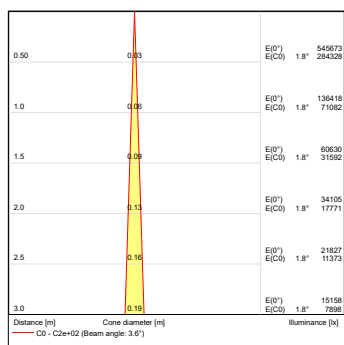

The projected lumen maintenance is 90,000 hours (L90B10).

Power Consumption

220 W energy consumption provides excellent efficiency at low operating costs.

Physical

The durable cast aluminum body with lenses covered by tempered glass is a stylish, durable and easy-to-mount solution. The fixture's physical dimensions are 228 × 234 × 412 mm (8.97 × 9.21 × 17.64 in) and it weighs 7.92 kg (17.46 lbs).

PROJECTED AREA

	Front (rear) - m ²	Front (rear) ft ²	Side - m ²	Side - ft ²	Top - m ²	Top - ft ²
ArcPar 150 Outdoor	0,042	0,452	0,079	0,855	0,092	0,99
ArcPar 150 Outdoor with Top Hat	0,042	0,452	0,091	0,984	0,1	1,097
ArcPar 150 Outdoor with Half Top Hat	0,042	0,452	0,088	0,947	0,1	1,098

DIMENSIONS

PHOTOMETRIC DATA

ArcPar 150 Outdoor RGBCW
Zoom 3.6dg

ArcPar 150 Outdoor RGBCW
Zoom 42dg

PHOTOMETRIC OVERVIEW

Beam Angle	Lumen Output (lm)	
	RGBW	RGBA
3.8°	824	644
19.2°	1009	789
42°	1676	1310

ACCESSORIES