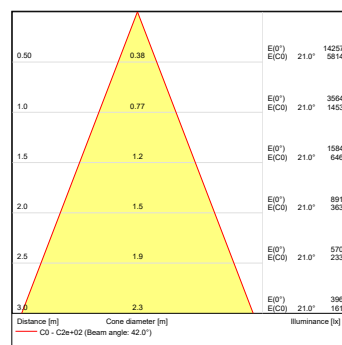

The projected lumen maintenance is 90,000 hours (L90B10).

Power Consumption

220 W energy consumption provides excellent efficiency at low operating costs.

Physical

The durable cast aluminum body with lenses covered by tempered glass is a stylish, durable and easy-to-mount solution. The fixture's physical dimensions are 228 × 234 × 412 mm (8.97 × 9.21 × 17.64 in) and it weighs 7.92 kg (17.46 lbs).

PROJECTED AREA

	Front (rear) - m ²	Front (rear) ft ²	Side - m ²	Side - ft ²	Top - m ²	Top - ft ²
ArcPar 150 Outdoor	0,042	0,452	0,079	0,855	0,092	0,99
ArcPar 150 Outdoor with Top Hat	0,042	0,452	0,091	0,984	0,1	1,097
ArcPar 150 Outdoor with Half Top Hat	0,042	0,452	0,088	0,947	0,1	1,098

DIMENSIONS

PHOTOMETRIC DATA

ArcPar 150 Outdoor RGBCW
Zoom 3.6dg

ArcPar 150 Outdoor RGBCW
Zoom 42dg

PHOTOMETRIC OVERVIEW

Beam Angle	Lumen Output (lm)	
	RGBW	RGBA
3.8°	824	644
19.2°	1009	789
42°	1676	1310

ACCESSORIES