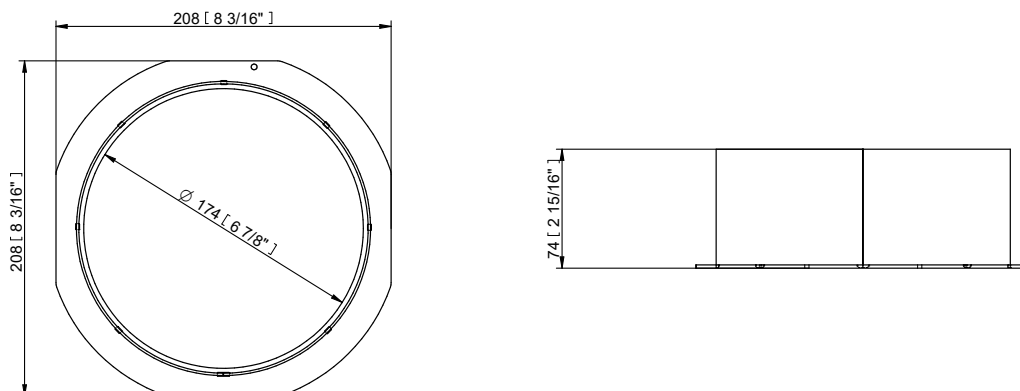

ACCESSORIES

Top Hat