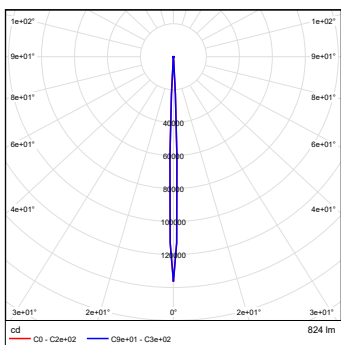

The projected lumen maintenance is 90,000 hours (L90B10).

Power Consumption

220 W energy consumption provides excellent efficiency at low operating costs.

Physical

The durable cast aluminum body with lenses covered by tempered glass is a stylish, durable and easy-to-mount solution. The fixture's physical dimensions are 228 × 234 × 412 mm (8.97 × 9.21 × 17.64 in) and it weighs 7.92 kg (17.46 lbs).

PROJECTED AREA

	Front (rear) - m ²	Front (rear) ft ²	Side - m ²	Side - ft ²	Top - m ²	Top - ft ²
ArcPar 150 Outdoor	0,042	0,452	0,079	0,855	0,092	0,99
ArcPar 150 Outdoor with Top Hat	0,042	0,452	0,091	0,984	0,1	1,097
ArcPar 150 Outdoor with Half Top Hat	0,042	0,452	0,088	0,947	0,1	1,098

DIMENSIONS

PHOTOMETRIC DATA

ArcPar 150 Outdoor RGBCW
Zoom 3.6dg

ArcPar 150 Outdoor RGBCW
Zoom 42dg

PHOTOMETRIC OVERVIEW

Beam Angle	Lumen Output (lm)	
	RGBW	RGBA
3.8°	824	644
19.2°	1009	789
42°	1676	1310

ACCESSORIES