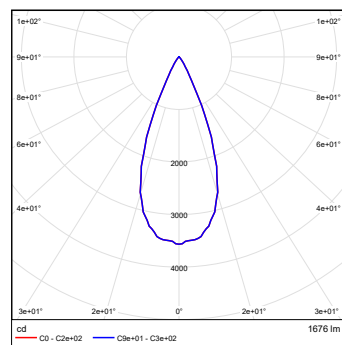

The projected lumen maintenance is 90,000 hours (L90B10).

Power Consumption

220 W energy consumption provides excellent efficiency at low operating costs.

Physical

The durable cast aluminum body with lenses covered by tempered glass is a stylish, durable and easy-to-mount solution. The fixture's physical dimensions are 228 × 234 × 412 mm (8.97 × 9.21 × 17.64 in) and it weighs 7.92 kg (17.46 lbs).

PROJECTED AREA

	Front (rear) - m ²	Front (rear) ft ²	Side - m ²	Side - ft ²	Top - m ²	Top - ft ²
ArcPar 150 Outdoor	0,042	0,452	0,079	0,855	0,092	0,99
ArcPar 150 Outdoor with Top Hat	0,042	0,452	0,091	0,984	0,1	1,097
ArcPar 150 Outdoor with Half Top Hat	0,042	0,452	0,088	0,947	0,1	1,098

DIMENSIONS

PHOTOMETRIC DATA

ArcPar 150 Outdoor RGBCW
Zoom 3.6dg

ArcPar 150 Outdoor RGBCW
Zoom 42dg

PHOTOMETRIC OVERVIEW

Beam Angle	Lumen Output (lm)	
	RGBW	RGBA
3.8°	824	644
19.2°	1009	789
42°	1676	1310

ACCESSORIES