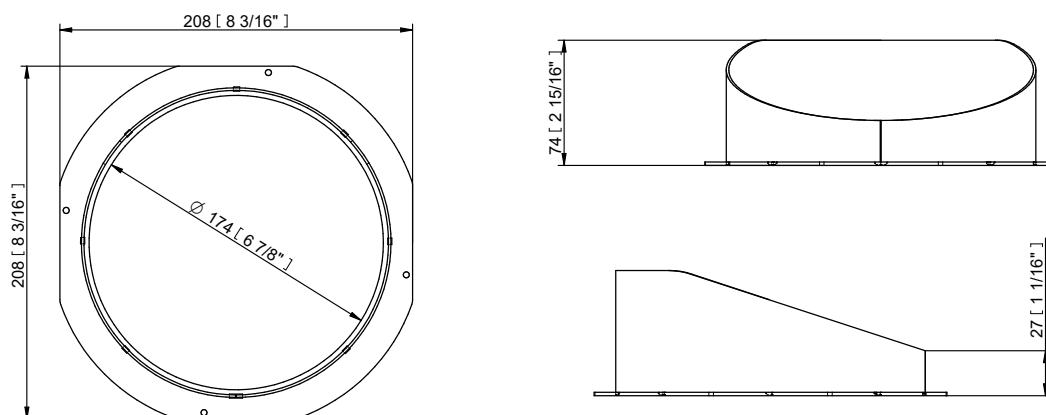

Half Top Hat