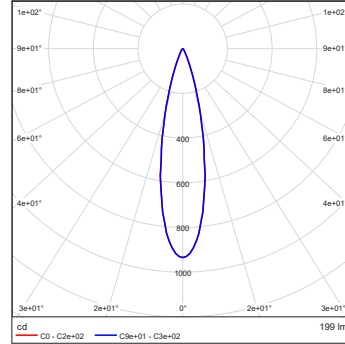

ArcSource Outdoor 4MC Pixel RGB-CW 20dg