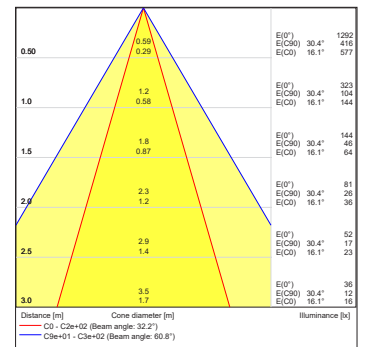

ArcSource Outdoor 4MC Pixel
RGBCW 35dg x 70dg