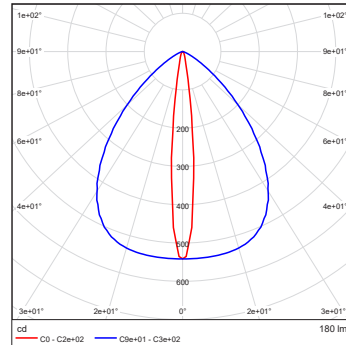

ArcSource Outdoor 4MC Pixel
RGBCW 10dg x 90dg