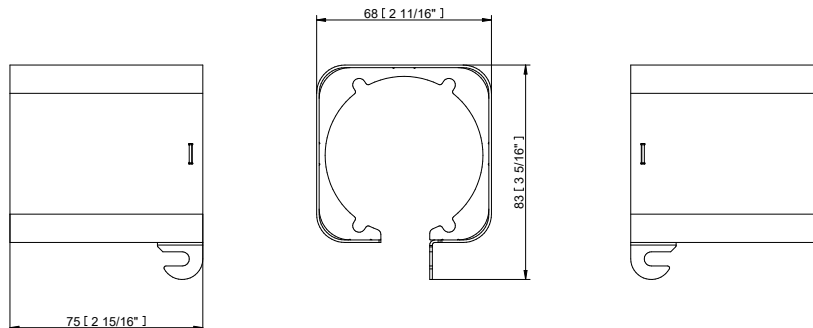

Projected Lumen Maintenance

The projected lumen maintenance is 90,000 hours (L90B10).

Power Consumption

5.5W energy consumption provides excellent efficiency at low operating costs.

Physical

The durable cast aluminum body with a lens covered by tempered glass provides a stylish, compact lighting solution with IP65 certification. The fixture's physical dimensions are 64 x 145 x 90 mm (2.52 x 5.71 x 3.54 in) and it weighs 0.62 kg (1.37 lbs).

BI-SYMMETRICAL BEAM ANGLE

Bi-symmetrical: 7°x30°, 7°x60°, 35°x70°, 10°x90°

Bi-symmetrical: 30°x7°, 60°x7°, 70°x35°, 90°x10°

PHOTOMETRIC DATA

ArcSource Outdoor 4MC Pixel RGB-CW 7dg

ArcSource Outdoor 4MC Pixel RGB-CW 13dg

ArcSource Outdoor 4MC Pixel
RGBCW 60dg x 7dg

ArcSource Outdoor 4MC Pixel
RGBCW 90dg x 10dg

ArcSource Outdoor 4MC Pixel
RGBCW 70dg x 35dg

ACCESSORIES FOR ARCSOURCE OUTDOOR 4MC PIXEL

Top Hat

Half Top Hat

Floor Stand