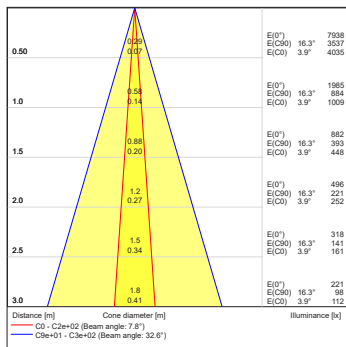

ArcSource Outdoor 4MC Pixel
RGBCW 35dg x 70dg