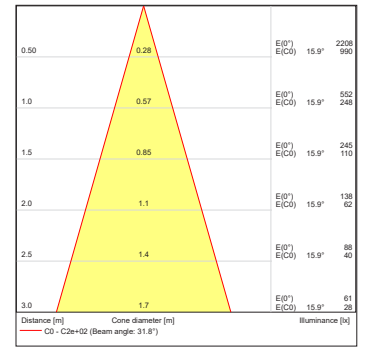

ArcSource Outdoor 4MC Pixel RGB-CW 30dg