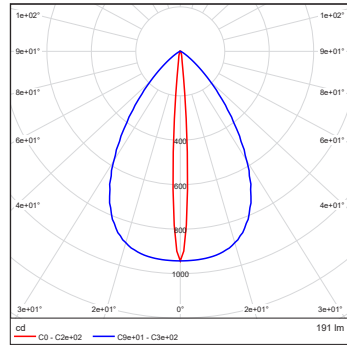

ArcSource Outdoor 4MC Pixel
RGBCW 7dg x 60dg