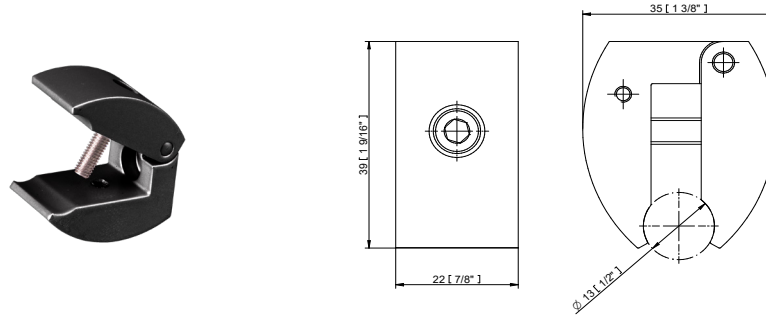

Pipe Clamp

Adaptor Stand 100mm

Twin Wall Cover (Flat / Round)