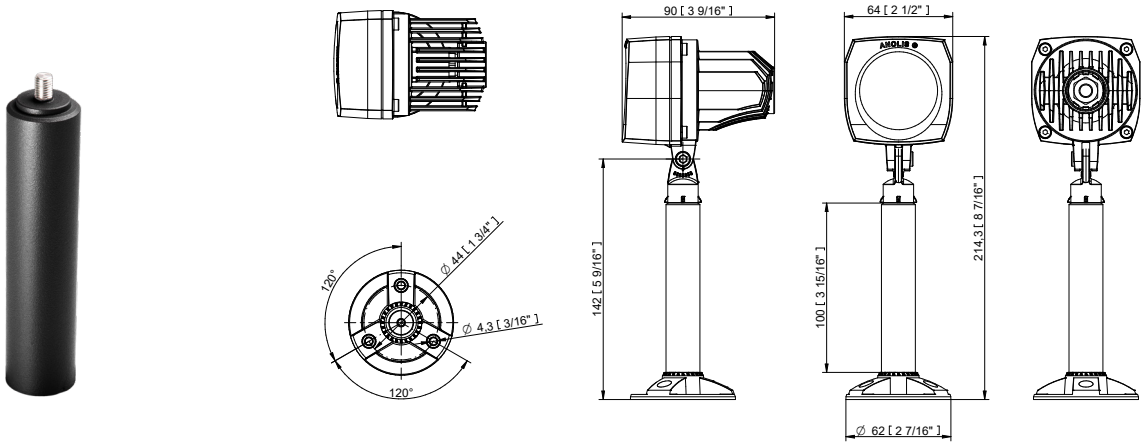

Projected Lumen Maintenance

The projected lumen maintenance is 90,000 hours (L90B10).

Power Consumption

5.5W energy consumption provides excellent efficiency at low operating costs.

Physical

The durable cast aluminum body with a lens covered by tempered glass provides a stylish, compact lighting solution with IP65 certification. The fixture's physical dimensions are 64 x 145 x 90 mm (2.52 x 5.71 x 3.54 in) and it weighs 0.62 kg (1.37 lbs).

Pipe Clamp

Adaptor Stand 100mm

Twin Wall Cover (Flat / Round)

Terminator Active

Connector Chogori 3-pin (T-Connector / Male / Female)

Land Spike Single / Twin / Triple