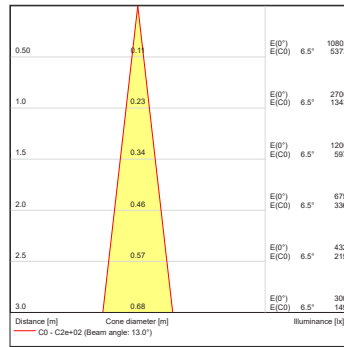

Projected Lumen Maintenance

The projected lumen maintenance is 90,000 hours (L90B10).

Power Consumption

5.5W energy consumption provides excellent efficiency at low operating costs.

Physical

The durable cast aluminum body with a lens covered by tempered glass provides a stylish, compact lighting solution with IP65 certification. The fixture's physical dimensions are 64 x 145 x 90 mm (2.52 x 5.71 x 3.54 in) and it weighs 0.62 kg (1.37 lbs).

DIMENSIONS

PHOTOMETRIC OVERVIEW

	Lumen Output (lm)		
	RGBCW (W 6500 K)	RGBA	WW (W 3000 K)
7°	202	178	202
13°	202	178	202
20°	199	176	199
30°	199	175	199
40°	198	175	198
60°	197	174	197
90°	193	170	193
7° x 30°, 30° x 7°	194	172	194
7° x 60°, 60° x 7°	191	169	191
35° x 70°, 70° x 35°	193	171	193
10° x 90°, 90° x 10°	180	159	180

BI-SYMMETRICAL BEAM ANGLE

Bi-symmetrical: 7°x30°, 7°x60°, 35°x70°, 10°x90°

Bi-symmetrical: 30°x7°, 60°x7°, 70°x35°, 90°x10°

PHOTOMETRIC DATA

ArcSource Outdoor 4MC Pixel RGB-CW 7dg

ArcSource Outdoor 4MC Pixel RGB-CW 13dg