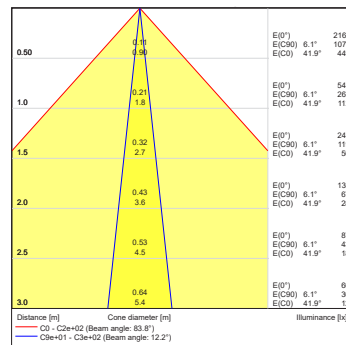

ArcSource Outdoor 4MC Pixel
RGBCW 70dg x 35dg