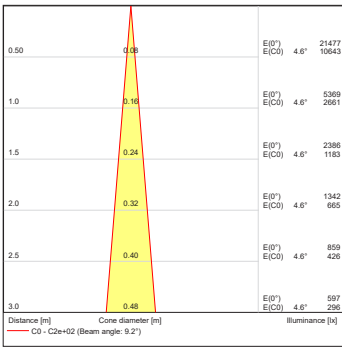

Projected Lumen Maintenance

The projected lumen maintenance is 90,000 hours (L90B10).

Power Consumption

5.5W energy consumption provides excellent efficiency at low operating costs.

Physical

The durable cast aluminum body with a lens covered by tempered glass provides a stylish, compact lighting solution with IP65 certification. The fixture's physical dimensions are 64 x 145 x 90 mm (2.52 x 5.71 x 3.54 in) and it weighs 0.62 kg (1.37 lbs).

DIMENSIONS

PHOTOMETRIC OVERVIEW

	Lumen Output (lm)		
	RGBCW (W 6500 K)	RGBA	WW (W 3000 K)
7°	202	178	202
13°	202	178	202
20°	199	176	199
30°	199	175	199
40°	198	175	198
60°	197	174	197
90°	193	170	193
7° x 30°, 30° x 7°	194	172	194
7° x 60°, 60° x 7°	191	169	191
35° x 70°, 70° x 35°	193	171	193
10° x 90°, 90° x 10°	180	159	180

BI-SYMMETRICAL BEAM ANGLE

Bi-symmetrical: 7°x30°, 7°x60°, 35°x70°, 10°x90°

Bi-symmetrical: 30°x7°, 60°x7°, 70°x35°, 90°x10°

PHOTOMETRIC DATA

ArcSource Outdoor 4MC Pixel RGB-CW 7dg

ArcSource Outdoor 4MC Pixel RGB-CW 13dg

ArcSource Outdoor 4MC Pixel RGB-CW 20dg

ArcSource Outdoor 4MC Pixel RGB-CW 30dg

ArcSource Outdoor 4MC Pixel RGB-CW 40dg

ArcSource Outdoor 4MC Pixel RGB-CW 60dg

ArcSource Outdoor 4MC Pixel RGB-CW 90dg

PHOTOMETRIC DATA