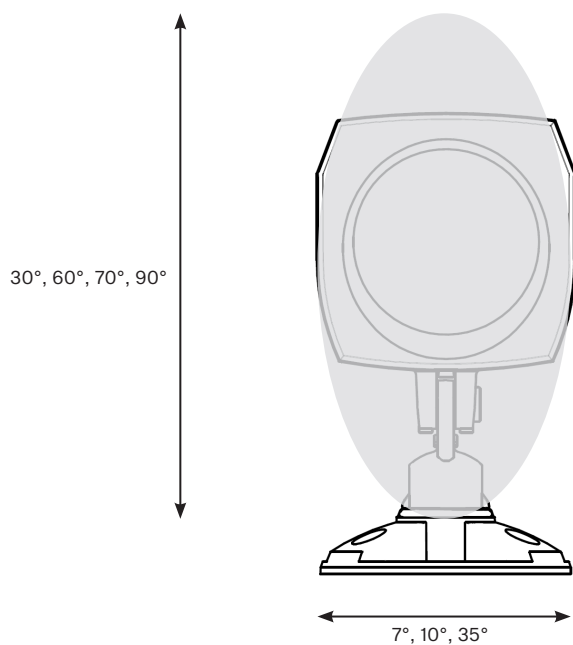

Projected Lumen Maintenance

The projected lumen maintenance is 90,000 hours (L90B10).

Power Consumption

5.5W energy consumption provides excellent efficiency at low operating costs.

Physical

The durable cast aluminum body with a lens covered by tempered glass provides a stylish, compact lighting solution with IP65 certification. The fixture's physical dimensions are 64 x 145 x 90 mm (2.52 x 5.71 x 3.54 in) and it weighs 0.62 kg (1.37 lbs).

7°x30°

7°x60°

10°x90°

35°x70°

30°x7°

60°x7°

90°x10°

70°x35°

DIMENSIONS

PHOTOMETRIC OVERVIEW

	Lumen Output (lm)		
	RGBCW (W 6500 K)	RGBA	WW (W 3000 K)
7°	202	178	202
13°	202	178	202
20°	199	176	199
30°	199	175	199
40°	198	175	198
60°	197	174	197
90°	193	170	193
7° x 30°, 30° x 7°	194	172	194
7° x 60°, 60° x 7°	191	169	191
35° x 70°, 70° x 35°	193	171	193
10° x 90°, 90° x 10°	180	159	180

BI-SYMMETRICAL BEAM ANGLE

Bi-symmetrical: 7°x30°, 7°x60°, 35°x70°, 10°x90°

Bi-symmetrical: 30°x7°, 60°x7°, 70°x35°, 90°x10°

PHOTOMETRIC DATA

ArcSource Outdoor 4MC Pixel RGB-CW 7dg

ArcSource Outdoor 4MC Pixel RGB-CW 13dg