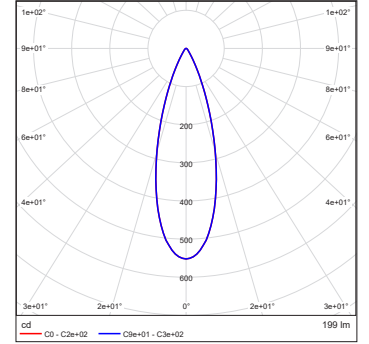

ArcSource Outdoor 4MC Pixel RGB-CW 30dg