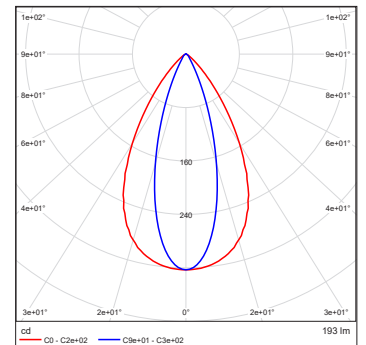

ArcSource Outdoor 4MC Pixel
RGBCW 70dg x 35dg