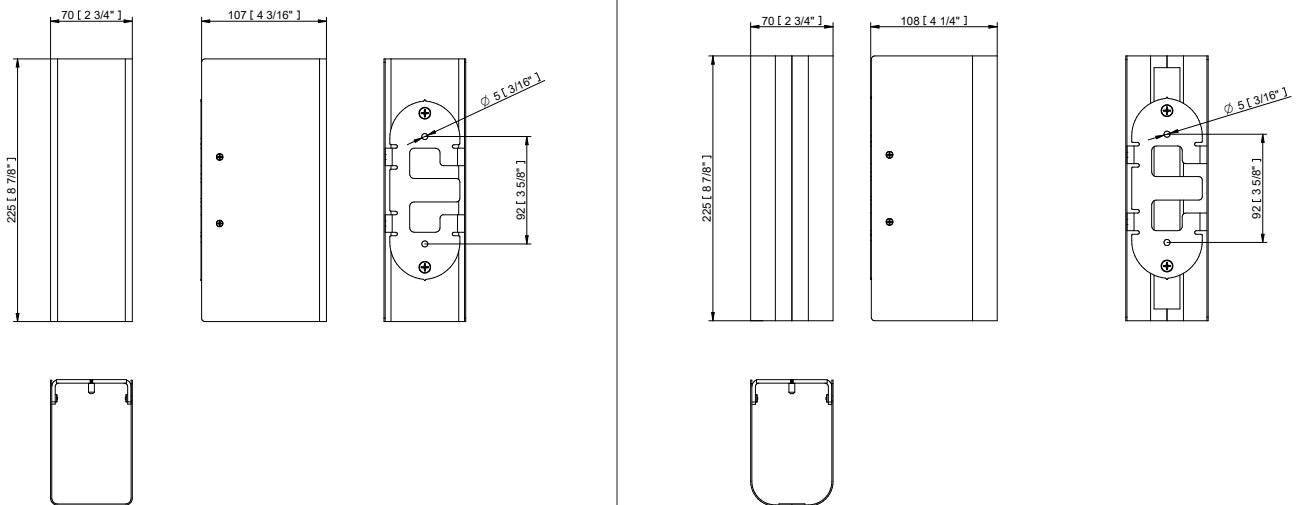

Terminator Active

Twin Wall Cover (Flat / Round)