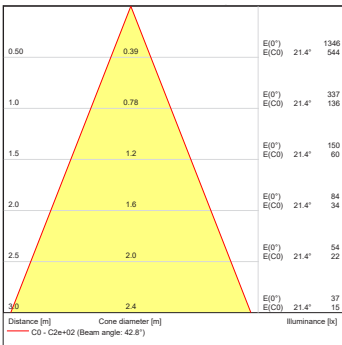

ArcSource Outdoor 4MC Pixel RGB-CW 40dg