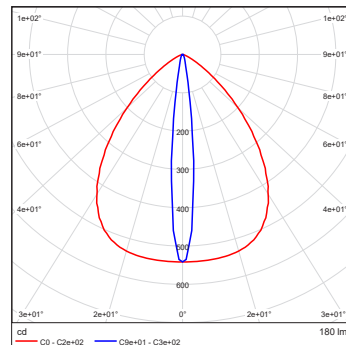

ArcSource Outdoor 4MC Pixel
RGBCW 90dg x 10dg