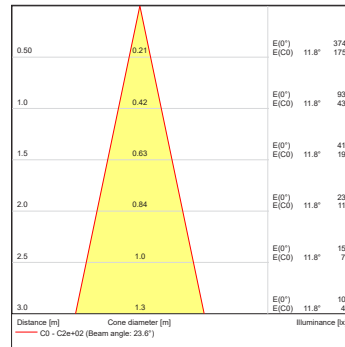

ArcSource Outdoor 4MC Pixel RGB-CW 20dg