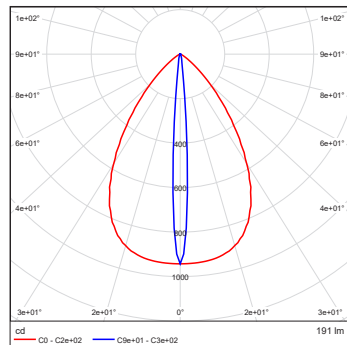

ArcSource Outdoor 4MC Pixel
RGBCW 60dg x 7dg