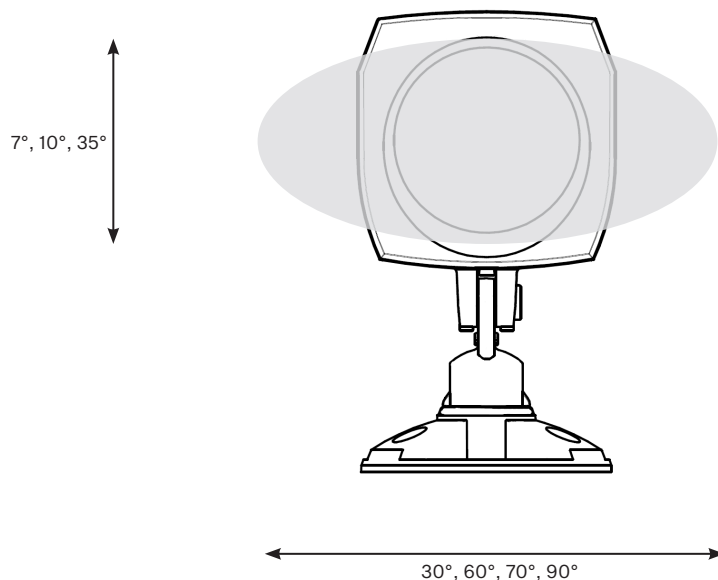

Projected Lumen Maintenance

The projected lumen maintenance is 90,000 hours (L90B10).

Power Consumption

5.5W energy consumption provides excellent efficiency at low operating costs.

Physical

The durable cast aluminum body with a lens covered by tempered glass provides a stylish, compact lighting solution with IP65 certification. The fixture's physical dimensions are 64 x 145 x 90 mm (2.52 x 5.71 x 3.54 in) and it weighs 0.62 kg (1.37 lbs).

DIMENSIONS

PHOTOMETRIC OVERVIEW

	Lumen Output (lm)		
	RGBCW (W 6500 K)	RGBA	WW (W 3000 K)
7°	202	178	202
13°	202	178	202
20°	199	176	199
30°	199	175	199
40°	198	175	198
60°	197	174	197
90°	193	170	193
7° x 30°, 30° x 7°	194	172	194
7° x 60°, 60° x 7°	191	169	191
35° x 70°, 70° x 35°	193	171	193
10° x 90°, 90° x 10°	180	159	180

BI-SYMMETRICAL BEAM ANGLE

Bi-symmetrical: 7°x30°, 7°x60°, 35°x70°, 10°x90°

Bi-symmetrical: 30°x7°, 60°x7°, 70°x35°, 90°x10°

PHOTOMETRIC DATA

ArcSource Outdoor 4MC Pixel RGB-CW 7dg

ArcSource Outdoor 4MC Pixel RGB-CW 13dg