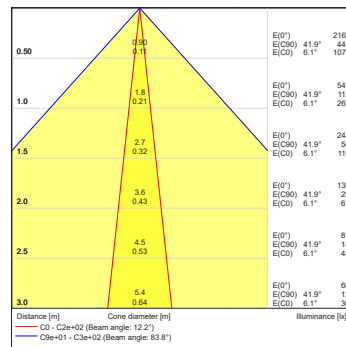

ArcSource Outdoor 4MC Pixel
RGBCW 35dg x 70dg