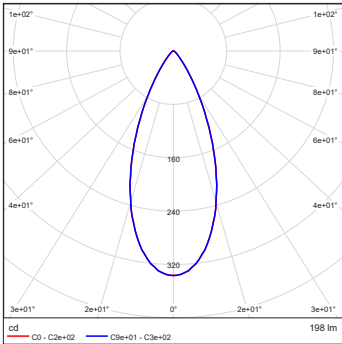

ArcSource Outdoor 4MC Pixel RGB-CW 40dg