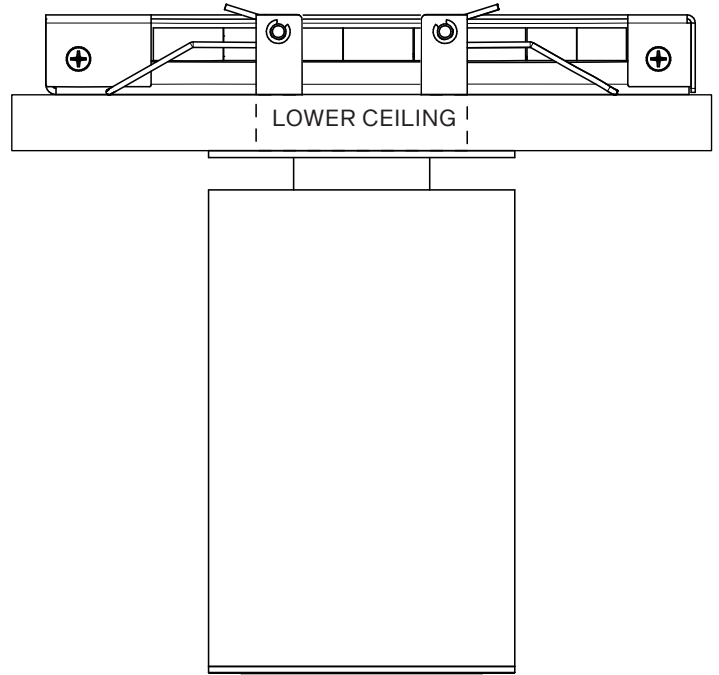

**DIAMETER OF CONDUCTORS**

Recommended diameters of conductors with respect to distance between Fixture and Power supply (per 4pcs of Ambiane SP16)

<b>Distance / Cable length</b>	100 m
<b>Diameters of conductors</b>	1 mm²

DIMENSIONS

Ambiane SP16 w/Control Unit

Control Unit dimensions

Quad Control Unit dimensions (CE Only)

- to be ordered as a bundle of 4 identical Ambiane SP16 fixtures and one Quad Control Unit.

**PHOTOMETRIC DATA**