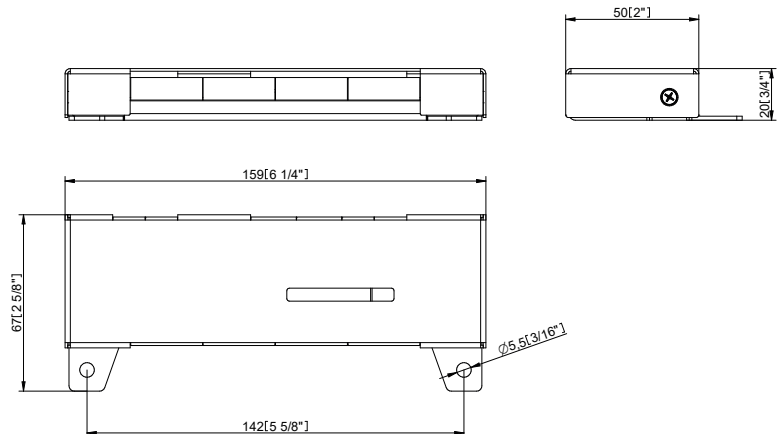

**DIAMETER OF CONDUCTORS**

Recommended diameters of conductors with respect to distance between Fixture and Power supply (per 4pcs of Ambiane SP16)

<b>Distance / Cable length</b>	100 m
<b>Diameters of conductors</b>	1 mm²

DIMENSIONS

Ambiane SP16 w/Control Unit

Control Unit dimensions

Quad Control Unit dimensions (CE Only)

- to be ordered as a bundle of 4 identical Ambiane SP16 fixtures and one Quad Control Unit.

**PHOTOMETRIC DATA**