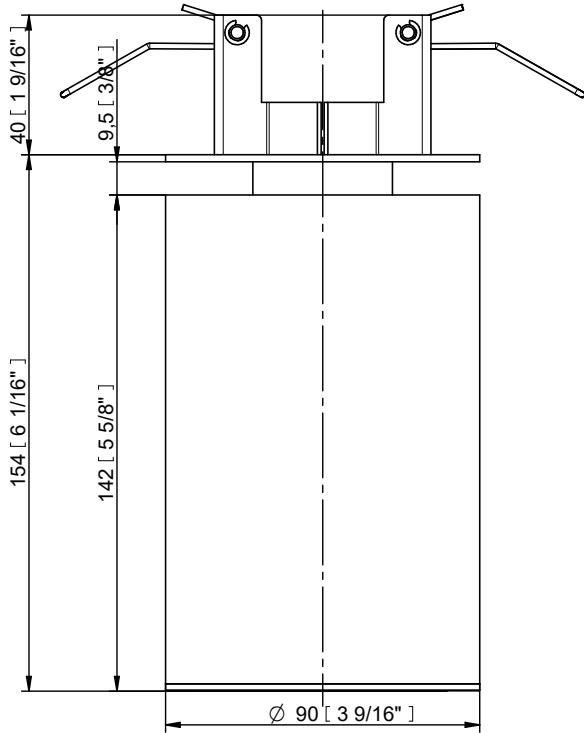

DIMENSIONS