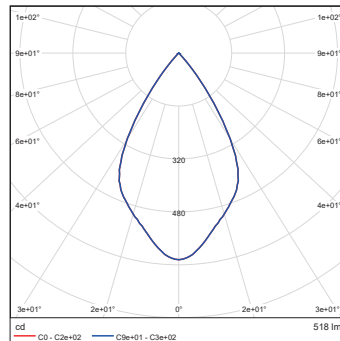

**DIAMETER OF CONDUCTORS**

Recommended diameters of conductors with respect to distance between Fixture and Power supply (per 4pcs of Ambiane SP16)

<b>Distance / Cable length</b>	100 m
<b>Diameters of conductors</b>	1 mm²

DIMENSIONS

Ambiane SP16 w/Control Unit

Control Unit dimensions

Quad Control Unit dimensions (CE Only)

- to be ordered as a bundle of 4 identical Ambiane SP16 fixtures and one Quad Control Unit.

**PHOTOMETRIC DATA**

Ambiane SP16 Recessed  
 RGBW 30dg White LEDs only

Ambiane SP16 Recessed  
 RGBW 60dg White LEDs

**PHOTOMETRIC OVERVIEW**

	Lumen Output (lm)	
	30°	60°
<b>RGBW (4000 K) WHITE LEDs ONLY</b>	481	518