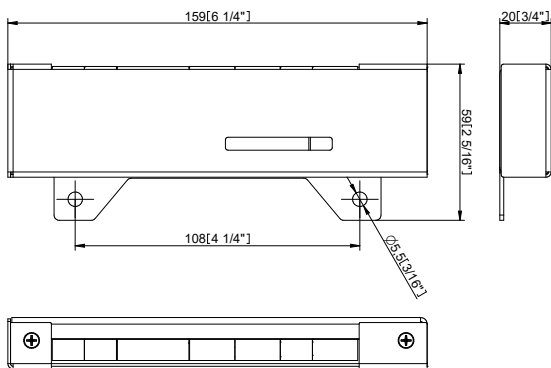

**DIAMETER OF CONDUCTORS**

Recommended diameters of conductors with respect to distance between Fixture and Power supply (per 4pcs of Ambiane SP16)

<b>Distance / Cable length</b>	100 m
<b>Diameters of conductors</b>	1 mm²

DIMENSIONS

Ambiane SP16 w/Control Unit

Control Unit dimensions

Quad Control Unit dimensions (CE Only)

- to be ordered as a bundle of 4 identical Ambiane SP16 fixtures and one Quad Control Unit.

**PHOTOMETRIC DATA**