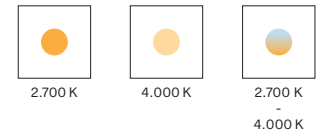

COLOUR TEMPERATURE