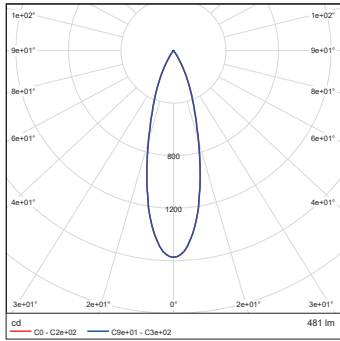

PHOTOMETRIC DATA

Ambiane SP16 Recessed
RGBW 30dg White LEDs only