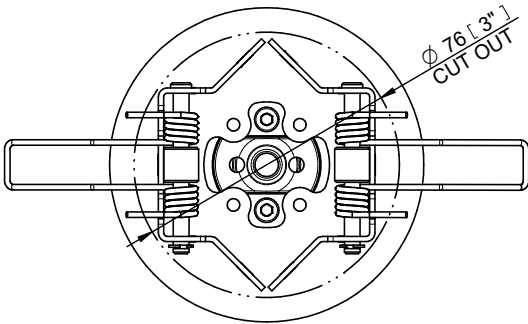

**DIAMETER OF CONDUCTORS**

Recommended diameters of conductors with respect to distance between Fixture and Power supply (per 4pcs of Ambiane SP16)

<b>Distance / Cable length</b>	100 m
<b>Diameters of conductors</b>	1 mm²

DIMENSIONS

Ambiane SP16 w/Control Unit

Control Unit dimensions

Quad Control Unit dimensions (CE Only)

- to be ordered as a bundle of 4 identical Ambiane SP16 fixtures and one Quad Control Unit.

**PHOTOMETRIC DATA**