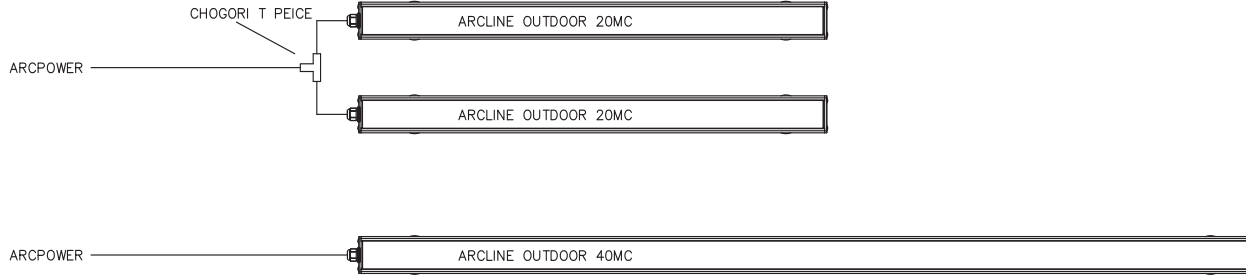

Connection Scheme: