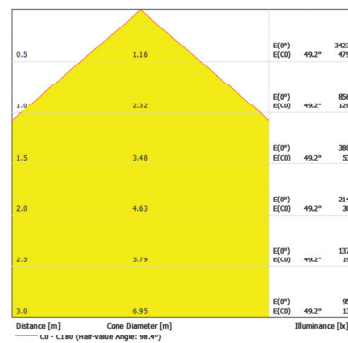

ArcLine Outdoor 40MC

Total Luminous Flux: 2047lm

www.anolis.eu | www.anolislighting.com