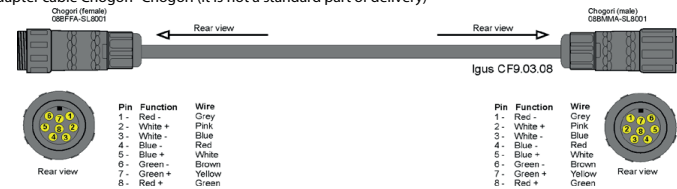

3. Adapter cable Chogori -Chogori (it is not a standard part of delivery)

www.anolis.eu | www.anolislighting.com