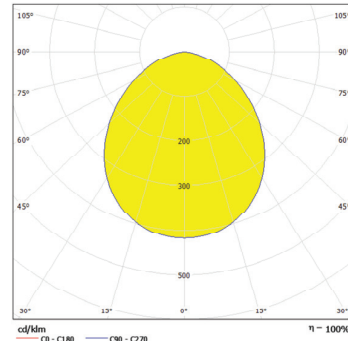

ArcLine Outdoor 40MC

Total Luminous Flux: 2047lm

www.anolis.eu | www.anolislighting.com