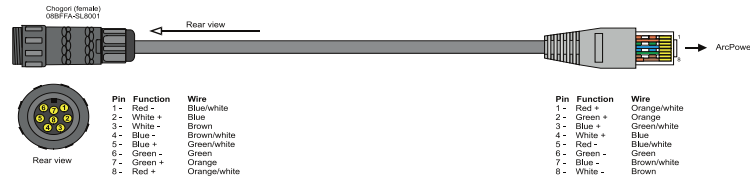

2. Adapter cable Chogori -RJ45 (it is not a standard part of delivery)