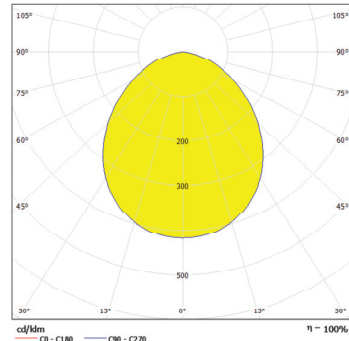

Photometric Data:

For foot Candles divide lux by 10.7

ArcLine Outdoor 20MC

Total Luminous Flux: 1025lm