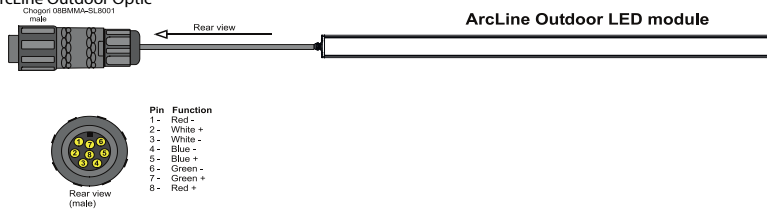

1. ArcLine Outdoor Optic