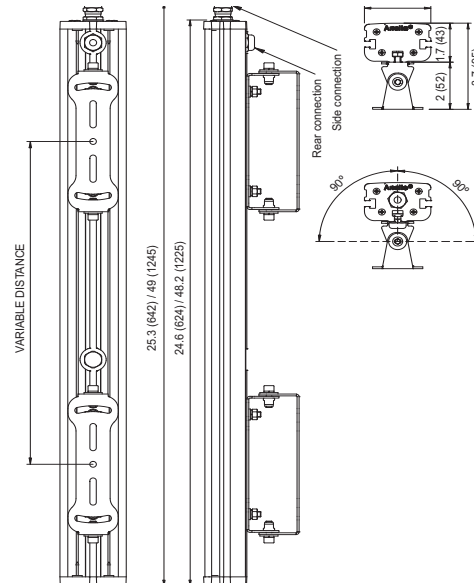

How To Order							
	GROUP	VARIANT	SIZE	COLOUR	OPTIC	FINISH	OPTIONS
ARC	1	2	3	4	5	6	7
	LNE	OUT	20 40	RGBW - Red, Green, Blue, White SW - Smart White PW - Pure White	NN	S - Silver B - Black W - White C - Custom	CUS - Custom MTP - Multiple REN - Rear Entry SEN - Side entry CCL - Custom Cable Length
Example	ARCLINE OUTDOOR 40 RGBW NON OPTIC SILVER SIDE ENTRY						
ARC	LNE	OUT	40	RGBW	NN	S	SEN

Colour temperature to be specified at time of order

www.anolis.eu | www.anolislighting.com