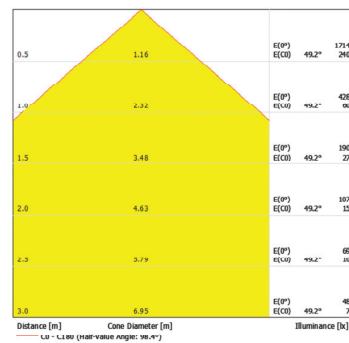

Photometric Data:

For foot Candles divide lux by 10.7

ArcLine Outdoor 20MC

Total Luminous Flux: 1025lm