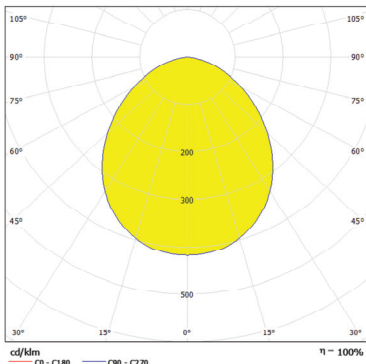

www.anolis.eu | www.anolislighting.com

Product Specification:

Electrical	Input Voltage	48V DC	
	Power Consumption	22W, 44W	
Optical	Light Source	5 x (20MC) , 10 x (40MC) x High Power LEDs	
		RGBW	W = CW - 6500K, NW - 4200K
		PW	3200K, 6500K
		SW	2700K-6500K
	LED Channel	Red / Green / Blue / White, Pure White, Smart White	
	Beam Angle	Non Optic	
	Projected Lumen Maintenance	60,000 hrs (L70@ 25°C / 77°F)	
Control	Wireless DMX (Optional Accessory)	N/A	
	Control System	Anolis Lighting Controls or any Third Party DMX512 Controllers	
	Power Supply	ArcPower Range	
	Stand Alone Control	N/A	
Physical	Width x Height x Depth	Inches	26.2, 48.9 x 3.75 x 2.6
		mm	665, 1241 x 95 x 66
	Weight	lbs	7.06, 12.8
		kg	3.2, 5.8
	Housing	Extruded Aluminium Glass cover	
	Fixture Cable and Connections	LiYY 8xAWG22 - 0.5m (1.64ft) - Chogori IP68 Connector	
	Fixing Method	Mounting Brackets	
	Adjustability	+/-90°	
	IP Rating	IP65	
	IK Rating	IK07	
	Cooling system	Convection	
	Operating Ambient Temperature	-20°C / +40°C (-4°F / +104°F)	
Operating Temperature	+50°C @ Ambient +40°C (+122°F @ Ambient +104°F)		
Certification	Listings	ETL / cETL, CE, RoHS	

www.anolis.eu | www.anolislighting.com

Photometric Data:

For foot Candles divide lux by 10.7

ArcLine Outdoor 20MC

Distance [m]	Cone Diameter [m]	E(P) ¹ E(CD)	Illuminance [lx]
0.5	1.16	1714 49.2°	240
1.0	2.32	428 49.2°	60
1.5	3.48	190 49.2°	27
2.0	4.63	107 49.2°	15
2.5	5.79	69 49.2°	10
3.0	6.95	48 49.2°	7

Distance [m] Cone Diameter [m] Illuminance [lx]
C0 - C180 (Half-value Angle: 98.4°)

Total Luminous Flux: 1025lm

ArcLine Outdoor 40MC

Distance [m]	Cone Diameter [m]	E(P) ¹ E(CD)	Illuminance [lx]
0.5	1.16	3423 49.2°	479
1.0	2.32	856 49.2°	120
1.5	3.48	380 49.2°	53
2.0	4.63	214 49.2°	30
2.5	5.79	137 49.2°	19
3.0	6.95	95 49.2°	13