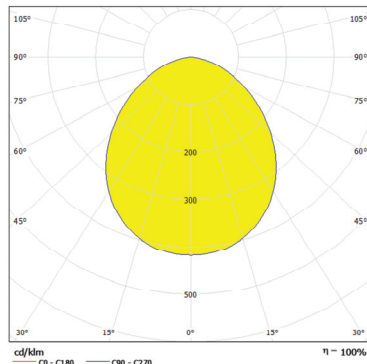

www.anolis.eu | www.anolislighting.com

Photometric Data:

For foot Candles divide lux by 10.7

ArcLine Outdoor 20MC

Distance [m]	Cone Diameter [m]	E(P) ¹ E(CD)	Illuminance [lx]
0.5	1.16	1714 49.2°	240
1.0	2.32	428 49.2°	60
1.5	3.48	190 49.2°	27
2.0	4.63	107 49.2°	15
2.5	5.79	69 49.2°	10
3.0	6.95	48 49.2°	7

Distance [m] Cone Diameter [m] Illuminance [lx]
C0 - C180 (Half-value Angle: 98.4°)

Total Luminous Flux: 1025lm

ArcLine Outdoor 40MC

Distance [m]	Cone Diameter [m]	E(P) ¹ E(CD)	Illuminance [lx]
0.5	1.16	3423 49.2°	479
1.0	2.32	856 49.2°	120
1.5	3.48	380 49.2°	53
2.0	4.63	214 49.2°	30
2.5	5.79	137 49.2°	19
3.0	6.95	95 49.2°	13