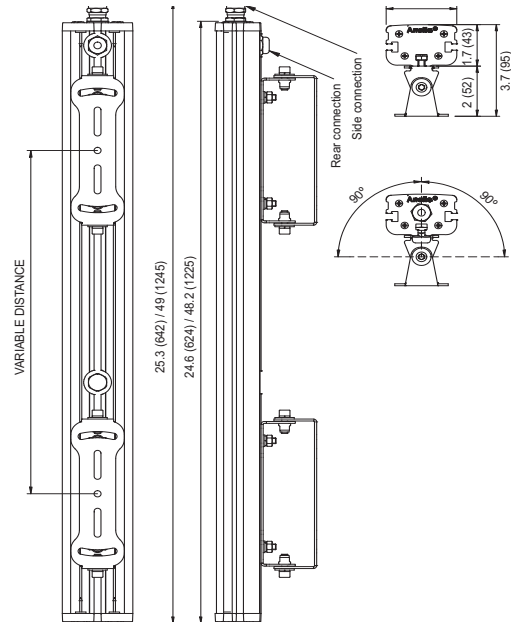

ArcLine Outdoor (Multi-Chip) tm

Client: _____

Project: _____

Specifier: _____

Type: _____ Qty: _____

FEATURES:

- Input Voltage: 48V DC Via ArcPower Range
- Power consumption: 22W, 44W
- Light Source: 5, 10
- Delivered Lumen: Range of 1190lm (20MC)
2047lm (40MC)
- Projected LED Life: 50,000 Hrs
- Lumen Output Per Foot: 595lm
- Control: DMX Controller
- Housing: Extruded Aluminium - Glass Cover
- Fixing Method: Mounting Brackets
- IP Rating: IP65
- Operating Ambient Temp: -20°C/+40°C (-4°F/+104°F)
- Certification: ETL / cETL, CE, RoHS
- 5 Year Warranty

www.anolis.eu | www.anolislighting.com

Product Specification:

Electrical	Input Voltage	48V DC	
	Power Consumption	22W, 44W	
Optical	Light Source	5 x (20MC) , 10 x (40MC) x High Power LEDs	
		RGBW	W = CW - 6500K, NW - 4200K
		PW	3200K, 6500K
		SW	2700K-6500K
	LED Channel	Red / Green / Blue / White, Pure White, Smart White	
	Beam Angle	Non Optic	
	Projected Lumen Maintenance	60,000 hrs (L70@ 25°C / 77°F)	
Control	Wireless DMX (Optional Accessory)	N/A	
	Control System	Anolis Lighting Controls or any Third Party DMX512 Controllers	
	Power Supply	ArcPower Range	
	Stand Alone Control	N/A	
Physical	Width x Height x Depth	Inches	26.2, 48.9 x 3.75 x 2.6
		mm	665, 1241 x 95 x 66
	Weight	lbs	7.06, 12.8
		kg	3.2, 5.8
	Housing	Extruded Aluminium Glass cover	
	Fixture Cable and Connections	LiYY 8xAWG22 - 0.5m (1.64ft) - Chogori IP68 Connector	
	Fixing Method	Mounting Brackets	
	Adjustability	+/-90°	
	IP Rating	IP65	
	IK Rating	IK07	
	Cooling system	Convection	
	Operating Ambient Temperature	-20°C / +40°C (-4°F / +104°F)	
Operating Temperature	+50°C @ Ambient +40°C (+122°F @ Ambient +104°F)		
Certification	Listings	ETL / cETL, CE, RoHS	