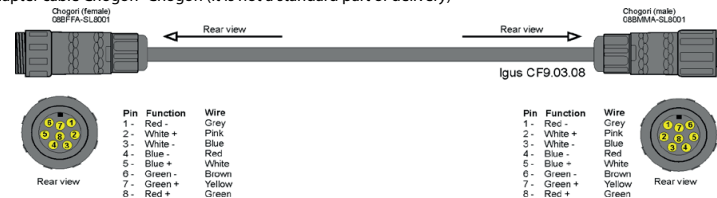

ArcLine Outdoor (Multi-Chip) tm

Client: _____

Project: _____

Specifier: _____

Type: _____ Qty: _____

FEATURES:

- Input Voltage: 48V DC Via ArcPower Range
- Power consumption: 22W, 44W
- Light Source: 5, 10
- Delivered Lumen: Range of 1190lm (20MC)
2047lm (40MC)
- Projected LED Life: 50,000 Hrs
- Lumen Output Per Foot: 595lm
- Control: DMX Controller
- Housing: Extruded Aluminium - Glass Cover
- Fixing Method: Mounting Brackets
- IP Rating: IP65
- Operating Ambient Temp: -20°C/+40°C (-4°F/+104°F)
- Certification: ETL / cETL, CE, RoHS
- 5 Year Warranty

www.anolis.eu | www.anolislighting.com

Connection Scheme:

1. ArcLine Outdoor Optic

2. Adapter cable Chogori -RJ45 (it is not a standard part of delivery)

3. Adapter cable Chogori -Chogori (it is not a standard part of delivery)

www.anolis.eu | www.anolislighting.com

Product Specification:

Electrical	Input Voltage	48V DC	
	Power Consumption	22W, 44W	
Optical	Light Source	5 x (20MC) , 10 x (40MC) x High Power LEDs	
		RGBW	W = CW - 6500K, NW - 4200K
		PW	3200K, 6500K
		SW	2700K-6500K
	LED Channel	Red / Green / Blue / White, Pure White, Smart White	
	Beam Angle	Non Optic	
	Projected Lumen Maintenance	60,000 hrs (L70@ 25°C / 77°F)	
Control	Wireless DMX (Optional Accessory)	N/A	
	Control System	Anolis Lighting Controls or any Third Party DMX512 Controllers	
	Power Supply	ArcPower Range	
	Stand Alone Control	N/A	
Physical	Width x Height x Depth	Inches	26.2, 48.9 x 3.75 x 2.6
		mm	665, 1241 x 95 x 66
	Weight	lbs	7.06, 12.8
		kg	3.2, 5.8
	Housing	Extruded Aluminium Glass cover	
	Fixture Cable and Connections	LiYY 8xAWG22 - 0.5m (1.64ft) - Chogori IP68 Connector	
	Fixing Method	Mounting Brackets	
	Adjustability	+/-90°	
	IP Rating	IP65	
	IK Rating	IK07	
	Cooling system	Convection	
	Operating Ambient Temperature	-20°C / +40°C (-4°F / +104°F)	
Operating Temperature	+50°C @ Ambient +40°C (+122°F @ Ambient +104°F)		
Certification	Listings	ETL / cETL, CE, RoHS	