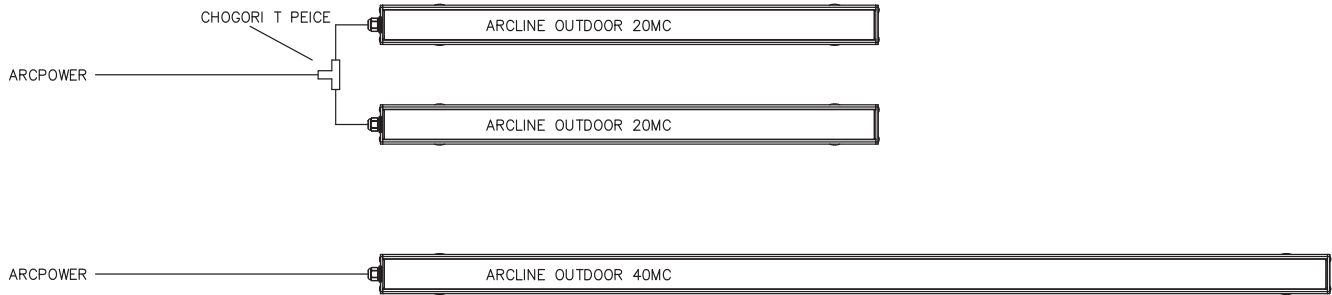

Connection Scheme: