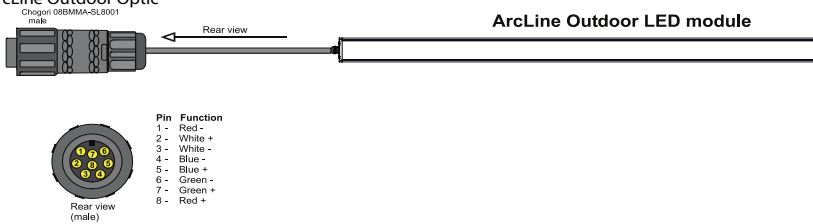

1. ArcLine Outdoor Optic