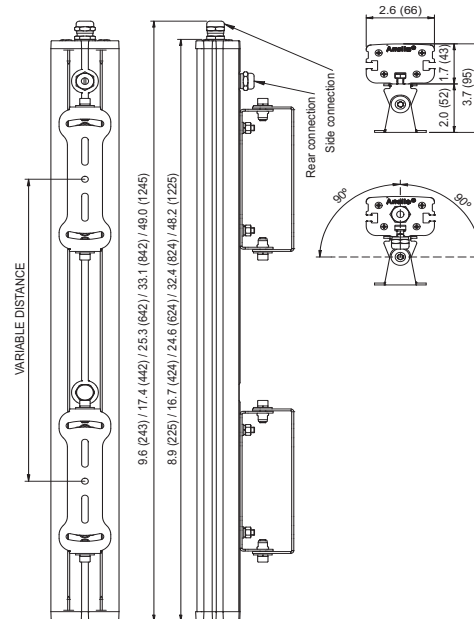

How To Order							
	GROUP	VARIANT	SIZE	COLOUR	OPTIC	FINISH	OPTIONS
ARC	1	2	3	4	5	6	7
	LNE	OUT	6	RGBW - Red, Green, Blue, White	12°	S - Silver	CUS - Custom
			12	RGB - Red, Green, Blue	25°	S - Silver	MTP - Multiple
			18	R - Red	31°	B - Black	REN - Rear Entry
			24	G - Green	EL°	W - White	SEN - Side entry
			36	B - Blue		C - Custom	CCL - Custom Cable Length
				A - Amber			
Example	ARCLINE OUTDOOR 36 RED Elliptical WHITE REAR ENTRY						
ARC	LNE	OUT	36	R	EL°	W	REN

Colour temperature to be specified at time of order

Note: RGBW configuration only available on Arcline 12,24 and 36

www.anolis.eu | www.anolislighting.com