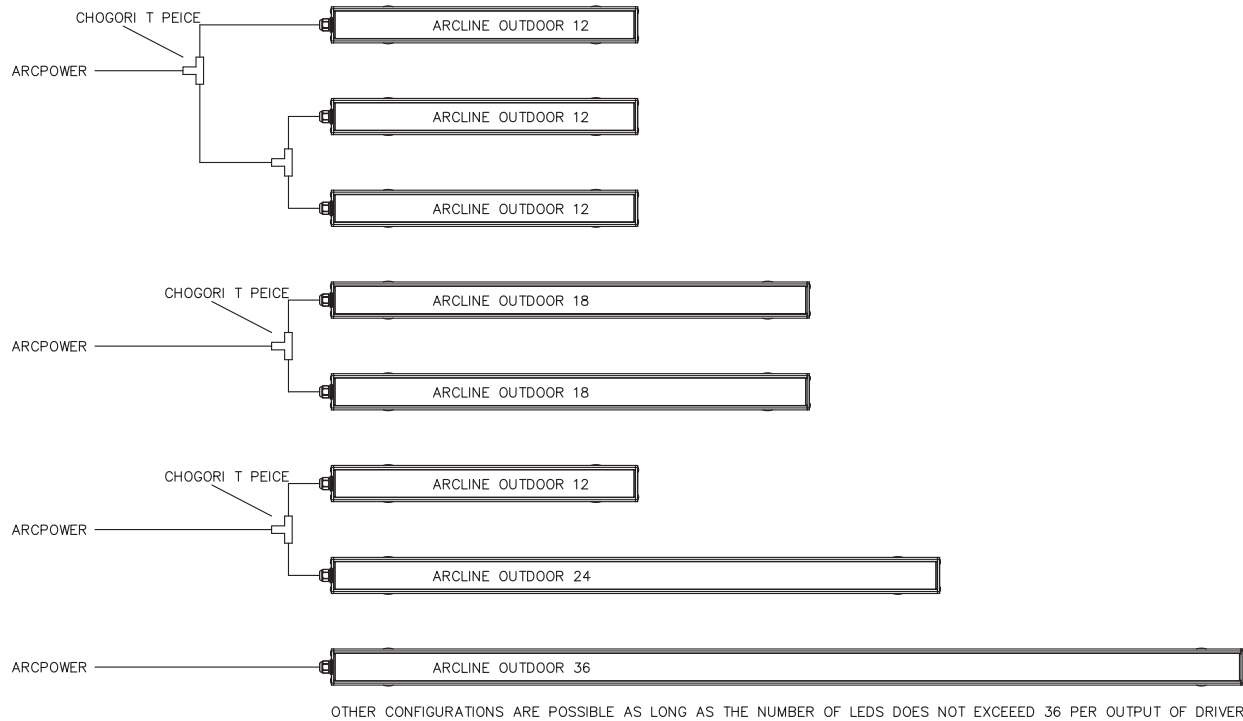

Connection Scheme: