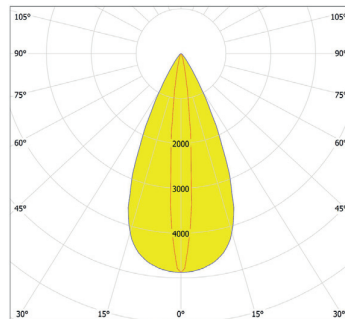

ArcLine Outdoor Optic 12 RGB - 47°x11°

Distance [m]	Cone Diameter [m]	E(P) [lx]	E(C) [lx]
0.5	0.43	10568	4530
1.0	0.86	2642	1033
1.5	1.29	1174	489
2.0	1.72	660	288
2.5	2.15	423	185
3.0	2.58	294	146

Distance [m] Cone Diameter [m]
CO - C180 (Half-value Angle: 10.6°)
CO - C270 (Half-value Angle: 46.8°)
Illuminance [lx]

Total Luminous Flux: 542lm

www.anolis.eu | www.anolislighting.com