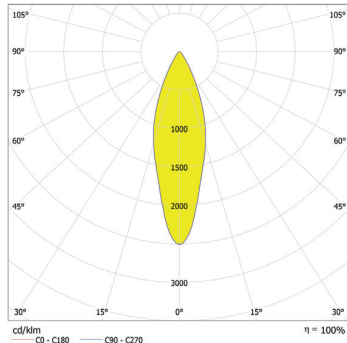

www.anolis.eu | www.anolislighting.com

Photometric Data:

For foot Candles divide lux by 10.7

ArcLine Outdoor Optic 6 RGB - 12°

Distance [m]	Cone Diameter [m]	E(0°) [E(C0)]	E(5.9°) [E(C270)]	Illuminance [lx]
0.5	0.10	19130	5.9° 1966	
1.0	0.21	4783	5.9° 2394	
1.5	0.31	2126	5.9° 1063	
2.0	0.41	1196	5.9° 598	
2.5	0.52	765	5.9° 383	
3.0	0.62	531	5.9° 266	

Total Luminous Flux: 290lm

ArcLine Outdoor Optic 6 RGB - 19°

Distance [m]	Cone Diameter [m]	E(0°) [E(C0)]	E(9.7°) [E(C270)]	Illuminance [lx]
0.5	0.17	6576	9.7° 3163	
1.0	0.34	1644	9.7° 791	
1.5	0.51	771	9.7° 351	
2.0	0.68	411	9.7° 198	
2.5	0.85	263	9.7° 127	
3.0	1.03	183	9.7° 88	

Total Luminous Flux: 275lm

ArcLine Outdoor Optic 6 RGB - 25°

Distance [m]	Cone Diameter [m]	E(0°) [E(C0)]	E(12.6°) [E(C270)]	Illuminance [lx]
0.5	0.22	3560	12.6° 1663	
1.0	0.45	890	12.6° 416	
1.5	0.67	396	12.6° 185	
2.0	0.89	222	12.6° 104	
2.5	1.12	142	12.6° 67	
3.0	1.34	99	12.6° 46	

Total Luminous Flux: 266lm

ArcLine Outdoor Optic 6 RGB - 31°

Distance [m]	Cone Diameter [m]	E(0°) [E(C0)]	E(15.5°) [E(C270)]	Illuminance [lx]
0.5	0.28	2710	15.5° 1214	
1.0	0.55	678	15.5° 303	
1.5	0.83	301	15.5° 135	
2.0	1.11	189	15.5° 76	
2.5	1.39	108	15.5° 49	
3.0	1.66	75	15.5° 34	