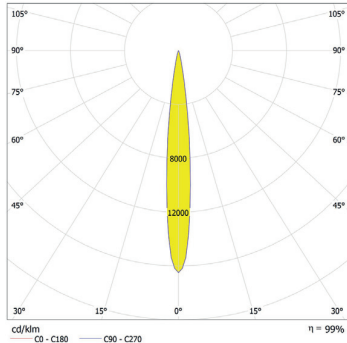

www.anolis.eu | www.anolislighting.com

Product Specification:

Electrical	Input Voltage	48V DC	
	Power Consumption	6.8W, 13.6W, 20.4W, 27.2W, 40.8W	
Optical	Light Source	6, 12, 18, 24, 36, x High Power LEDs	
		W = WW-3200K or CW-6500K	
		RGBW	
		RGB	
		R	
		G	
		B	
	A		
	LED Channel	Red / Green / Blue / White, Red, Amber, Green, Blue	
	Beam Angle	12°, 25°, 31°, 47°x11°	
	Projected Lumen Maintenance	50,000 hrs (L70@ 25°C / 77°F)	
Control	Wireless DMX (Optional Accessory)	N/A	
	Control System	Anolis Lighting Controls or any Third Party DMX512 Controllers	
	Power Supply	ArcPower Range	
	Stand Alone Control	N/A	
Physical	Width x Height x Depth	Inches	9.53, 17.33, 26.2, 33.2, 48.9 x 3.75 x 2.6
		mm	242, 440, 665, 843, 1241, x 95 x 68
	Weight	lbs	0.66, 1.32, 1.76, 2.2, 3.3
		kg	0.3, 0.6, 0.8, 1, 1.5
	Housing	Extruded Aluminium Glass cover	
	Fixture Cable and Connections	LiYY 8xAWG22 - 0.5m (1.64ft) - Chogori IP68 Connector	
	Fixing Method	Mounting Brackets	
	Adjustability	+/-90°	
	IP Rating	IP65	
	IK Rating	IK07	
	Cooling system	Convection	
	Operating Ambient Temperature	-20°C / +40°C (-4°F / +104°F)	
	Operating Temperature	+50°C @ Ambient +40°C (+122°F @ Ambient +104°F)	
	Certification	Listings	ETL / cETL, CE, RoHS

www.anolis.eu | www.anolislighting.com

Photometric Data:

For foot Candles divide lux by 10.7

ArcLine Outdoor Optic 6 RGB - 12°

Distance [m]	Cone Diameter [m]	E(0°) [E(C0)]	E(5.9°) [E(C270)]	Illuminance [lx]
0.5	0.10	19130	5.9° 1966	
1.0	0.21	4783	5.9° 2394	
1.5	0.31	2126	5.9° 1063	
2.0	0.41	1196	5.9° 598	
2.5	0.52	765	5.9° 383	
3.0	0.62	531	5.9° 266	

Total Luminous Flux: 290lm

ArcLine Outdoor Optic 6 RGB - 19°

Distance [m]	Cone Diameter [m]	E(0°) [E(C0)]	E(9.7°) [E(C270)]	Illuminance [lx]
0.5	0.17	6576	9.7° 3163	
1.0	0.34	1644	9.7° 791	
1.5	0.51	771	9.7° 351	
2.0	0.68	411	9.7° 198	
2.5	0.85	263	9.7° 127	
3.0	1.03	183	9.7° 88	