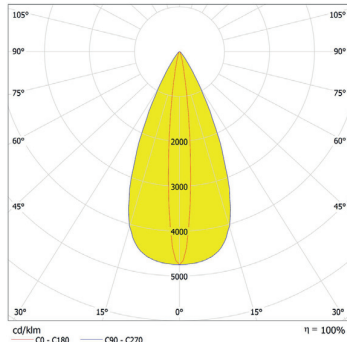

ArcLine Outdoor Optic 36 RGB - 47°x11°

Distance [m]	Cone Diameter [m]	E(0°) [E(C0)]	E(47°) [E(C47)]	E(11°) [E(C11)]	Illuminance [lx]
0.5	0.43	32158	23.3° 1488	5.9° 15874	
1.0	0.86	8039	23.3° 712	5.9° 3969	
1.5	1.29	3573	23.3° 336	5.9° 1764	
2.0	1.72	2010	23.3° 190	5.9° 992	
2.5	2.15	1286	23.3° 500	5.9° 635	
3.0	2.58	893	23.3° 347	5.9° 451	

Total Luminous Flux: 1694lm

www.anolis.eu | www.anolislighting.com