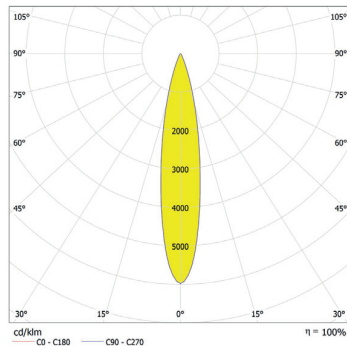

ArcLine Outdoor Optic 18 RGB - 19°

Distance [m]	Cone Diameter [m]	E(0°) [E(C0)]	E(9.7°) [E(C270)]	Illuminance [lx]
0.5	0.17	1977	912	
1.0	0.34	494	228	
1.5	0.51	219	105	
2.0	0.68	126	59	
2.5	0.85	79	38	
3.0	1.03	59	26	

Total Luminous Flux: 827lm