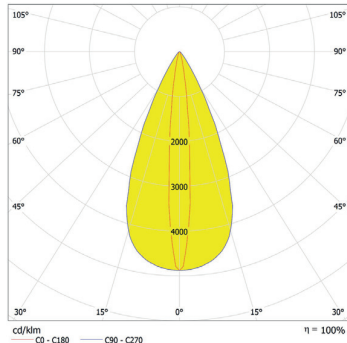

Total Luminous Flux: 290lm

ArcLine Outdoor Optic 6 RGB - 19°

Distance [m]	Cone Diameter [m]	E(0°) [E(C0)]	E(9.7°) [E(C270)]	Illuminance [lx]
0.5	0.17	6576	9.7° 3163	
1.0	0.34	1644	9.7° 791	
1.5	0.51	771	9.7° 351	
2.0	0.68	411	9.7° 198	
2.5	0.85	263	9.7° 127	
3.0	1.03	183	9.7° 88	

Total Luminous Flux: 275lm

ArcLine Outdoor Optic 6 RGB - 25°

Distance [m]	Cone Diameter [m]	E(0°) [E(C0)]	E(12.6°) [E(C270)]	Illuminance [lx]
0.5	0.22	3560	12.6° 1663	
1.0	0.45	890	12.6° 416	
1.5	0.67	396	12.6° 185	
2.0	0.89	222	12.6° 104	
2.5	1.12	142	12.6° 67	
3.0	1.34	99	12.6° 46	

Total Luminous Flux: 266lm

ArcLine Outdoor Optic 6 RGB - 31°

Distance [m]	Cone Diameter [m]	E(0°) [E(C0)]	E(15.5°) [E(C270)]	Illuminance [lx]
0.5	0.28	2710	15.5° 1214	
1.0	0.55	678	15.5° 303	
1.5	0.83	301	15.5° 135	
2.0	1.11	189	15.5° 76	
2.5	1.39	108	15.5° 49	
3.0	1.66	75	15.5° 34	

Total Luminous Flux: 279lm

ArcLine Outdoor Optic 6 RGB - 47°x11°

Distance [m]	Cone Diameter [m]	E(0°) [E(C0)]	E(23.3°) [E(C90)]	E(5.3°) [E(C270)]	Illuminance [lx]
0.5	0.43	5284	23.3° 2065	5.3° 2632	
1.0	0.86	1321	23.3° 516	5.3° 658	
1.5	1.29	887	23.3° 229	5.3° 292	
2.0	1.72	330	23.3° 129	5.3° 165	
2.5	2.15	211	23.3° 83	5.3° 105	
3.0	2.58	147	23.3° 57	5.3° 73	