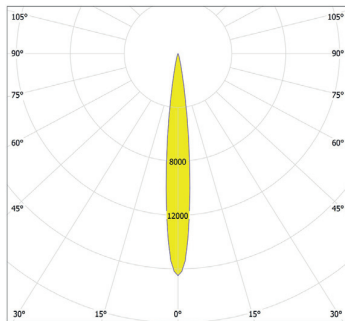

Photometric Data:

For foot Candles divide lux by 10.7

ArcLine Outdoor Optic 12 RGB - 12°

Distance [m]	Cone Diameter [m]	E(P) [lx]	E(C) [lx]
0.5	0.10	3834	3806
1.0	0.21	959	4775
1.5	0.31	424	2122
2.0	0.41	237	1194
2.5	0.52	158	764
3.0	0.62	106	531

Distance [m] Cone Diameter [m]
CO - C180 (Half-value Angle: 11.8°)
Illuminance [lx]

Total Luminous Flux: 579lm