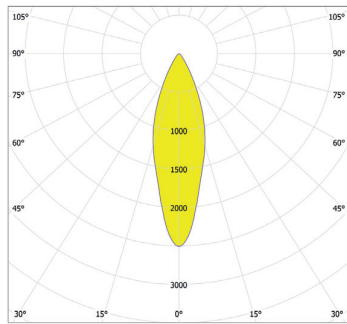

ArcLine Outdoor Optic 24 RGB - 31°

Distance [m]	Cone Diameter [m]	E(P)	E(C)	Illuminance [lx]
0.5	0.28	10840	15.5°	4855
1.0	0.55	2710	15.5°	1214
1.5	0.83	1294	15.5°	539
2.0	1.11	678	15.5°	303
2.5	1.39	434	15.5°	194
3.0	1.66	301	15.5°	135

Distance [m] Cone Diameter [m]
— CO - C180 (Half-value Angle: 31.0°) — C90 - C270

Total Luminous Flux: 1080lm