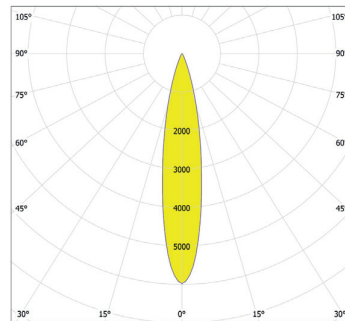

ArcLine Outdoor Optic 12 RGB - 19°

Distance [m]	Cone Diameter [m]	E(P) [lx]	E(C) [lx]
0.5	0.17	1317	638
1.0	0.34	329	1594
1.5	0.51	144	704
2.0	0.68	84	396
2.5	0.85	57	254
3.0	1.03	36	176

Distance [m] Cone Diameter [m]
CO - C180 (Half-value Angle: 19.4°)
Illuminance [lx]

Total Luminous Flux: 551lm