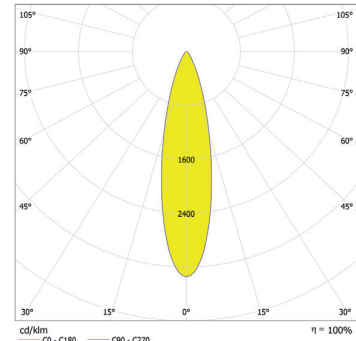

ArcLine Outdoor Optic 36 RGB - 25°

Distance [m]	Cone Diameter [m]	E(0°) [E(C0)]	E(25°) [E(C25)]	Illuminance [lx]
0.5	0.22	21386	12.6° 9991	
1.0	0.45	5346	12.6° 2498	
1.5	0.67	3316	12.6° 1110	
2.0	0.89	1337	12.6° 624	
2.5	1.12	855	12.6° 400	
3.0	1.34	594	12.6° 278	

Total Luminous Flux: 1598lm