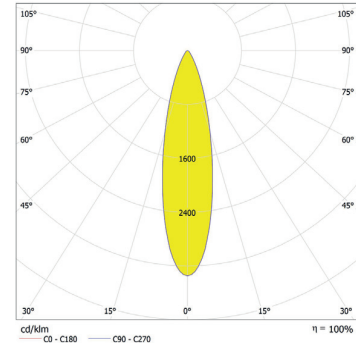

www.anolis.eu | www.anolislighting.com

Photometric Data:

For foot Candles divide lux by 10.7

ArcLine Outdoor Optic 6 RGB - 12°

Distance [m]	Cone Diameter [m]	E(0°) [E(C0)]	E(5.9°) [E(C270)]	Illuminance [lx]
0.5	0.10	19130	5.9° 1966	
1.0	0.21	4783	5.9° 2394	
1.5	0.31	2126	5.9° 1063	
2.0	0.41	1196	5.9° 598	
2.5	0.52	765	5.9° 383	
3.0	0.62	531	5.9° 266	

Total Luminous Flux: 290lm

ArcLine Outdoor Optic 6 RGB - 19°

Distance [m]	Cone Diameter [m]	E(0°) [E(C0)]	E(9.7°) [E(C270)]	Illuminance [lx]
0.5	0.17	6576	9.7° 3163	
1.0	0.34	1644	9.7° 791	
1.5	0.51	771	9.7° 351	
2.0	0.68	411	9.7° 198	
2.5	0.85	263	9.7° 127	
3.0	1.03	183	9.7° 88	

Total Luminous Flux: 275lm

ArcLine Outdoor Optic 6 RGB - 25°

Distance [m]	Cone Diameter [m]	E(0°) [E(C0)]	E(12.6°) [E(C270)]	Illuminance [lx]
0.5	0.22	3560	12.6° 1663	
1.0	0.45	890	12.6° 416	
1.5	0.67	396	12.6° 185	
2.0	0.89	222	12.6° 104	
2.5	1.12	142	12.6° 67	
3.0	1.34	99	12.6° 46	

Total Luminous Flux: 266lm

ArcLine Outdoor Optic 6 RGB - 31°

Distance [m]	Cone Diameter [m]	E(0°) [E(C0)]	E(15.5°) [E(C270)]	Illuminance [lx]
0.5	0.28	2710	15.5° 1214	
1.0	0.55	678	15.5° 303	
1.5	0.83	301	15.5° 135	
2.0	1.11	189	15.5° 76	
2.5	1.39	108	15.5° 49	
3.0	1.66	75	15.5° 34	