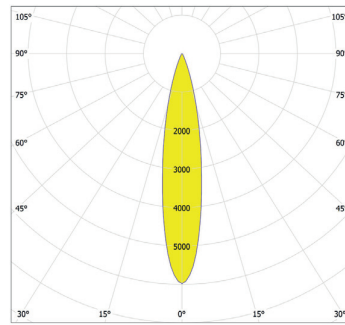

ArcLine Outdoor Optic 24 RGB - 19°

Distance [m]	Cone Diameter [m]	E(P)	E(C)	Illuminance [lx]
0.5	0.17	26254	9.7°	12629
1.0	0.34	6588	9.7°	3169
1.5	0.51	2928	9.7°	1408
2.0	0.68	1847	9.7°	792
2.5	0.85	1054	9.7°	507
3.0	1.03	732	9.7°	352

Distance [m] Cone Diameter [m]
— CO - C180 (Half-value Angle: 19.4°) — C90 - C270

Total Luminous Flux: 1102lm

For foot Candles divide lux by 10.7