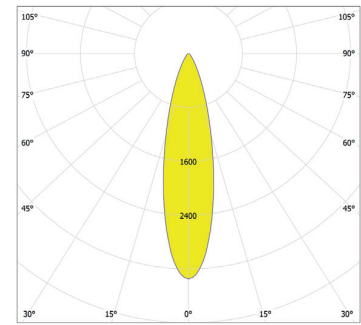

ArcLine Outdoor Optic 24 RGB - 25°

Distance [m]	Cone Diameter [m]	E(P)	E(C)	Illuminance [lx]
0.5	0.22	14253	12.6°	6699
1.0	0.45	3563	12.6°	1669
1.5	0.67	1584	12.6°	740
2.0	0.89	891	12.6°	416
2.5	1.12	570	12.6°	266
3.0	1.34	396	12.6°	185

Distance [m] Cone Diameter [m]
— CO - C180 (Half-value Angle: 25.2°) — C90 - C270

Total Luminous Flux: 1065lm