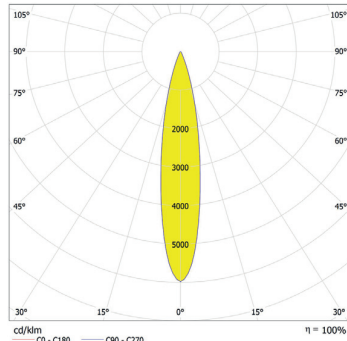

ArcLine Outdoor Optic 36 RGB - 19°

Distance [m]	Cone Diameter [m]	E(0°) [E(C0)]	E(19°) [E(C19)]	Illuminance [lx]
0.5	0.17	39554	9.7° 19025	
1.0	0.34	9889	9.7° 4756	
1.5	0.51	4305	9.7° 2114	
2.0	0.68	2472	9.7° 1189	
2.5	0.85	1582	9.7° 761	
3.0	1.03	1099	9.7° 528	

Total Luminous Flux: 1654lm