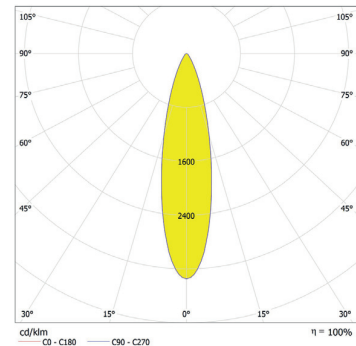

ArcLine Outdoor Optic 18 RGB - 25°

Distance [m]	Cone Diameter [m]	E(0°) [E(C0)]	E(12.6°) [E(C270)]	Illuminance [lx]
0.5	0.22	1669	496	
1.0	0.45	203	124	
1.5	0.67	118	55	
2.0	0.89	68	32	
2.5	1.12	48	20	
3.0	1.34	29	13	

Total Luminous Flux: 799lm