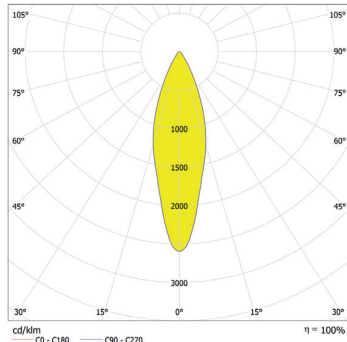

ArcLine Outdoor Optic 36 RGB - 31°

Distance [m]	Cone Diameter [m]	E(0°) [E(C0)]	E(31°) [E(C31)]	Illuminance [lx]
0.5	0.27	17304	15.1° 7811	
1.0	0.54	4326	15.1° 3953	
1.5	0.81	1923	15.1° 866	
2.0	1.08	1061	15.1° 488	
2.5	1.35	692	15.1° 312	
3.0	1.62	481	15.1° 217	

Total Luminous Flux: 1664lm