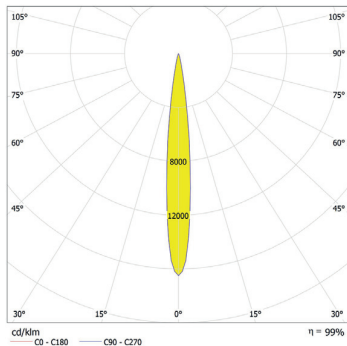

Photometric Data:

For foot Candles divide lux by 10.7

ArcLine Outdoor Optic 18 RGB - 12°

Distance [m]	Cone Diameter [m]	E(0°) [E(C0)]	E(5.9°) [E(C270)]	Illuminance [lx]
0.5	0.10	5724	2864	
1.0	0.21	1431	716	
1.5	0.31	639	318	
2.0	0.41	383	191	
2.5	0.52	223	114	
3.0	0.62	192	96	

Total Luminous Flux: 869lm