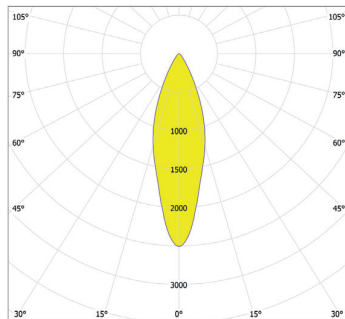

ArcLine Outdoor Optic 12 RGB - 31°

Distance [m]	Cone Diameter [m]	E(P) [lx]	E(C) [lx]
0.5	0.28	5420	2427
1.0	0.55	1355	607
1.5	0.83	602	270
2.0	1.11	339	152
2.5	1.39	217	97
3.0	1.66	151	67

Distance [m] Cone Diameter [m]
CO - C180 (Half-value Angle: 31.0°)
Illuminance [lx]

Total Luminous Flux: 540lm