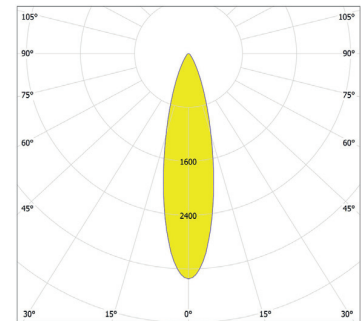

ArcLine Outdoor Optic 12 RGB - 25°

Distance [m]	Cone Diameter [m]	E(P) [lx]	E(C) [lx]
0.5	0.22	7120	3260
1.0	0.45	1780	832
1.5	0.67	791	370
2.0	0.89	445	208
2.5	1.12	285	133
3.0	1.34	198	92

Distance [m] Cone Diameter [m]
CO - C180 (Half-value Angle: 25.2°)
Illuminance [lx]

Total Luminous Flux: 532lm