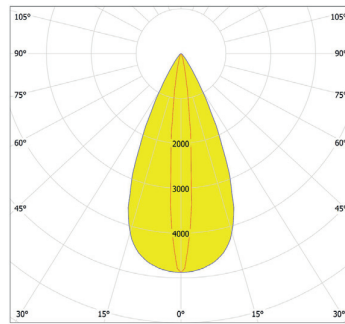

ArcLine Outdoor Optic 24 RGB - 47°x11°

Distance [m]	Cone Diameter [m]	E(P)	E(C)	Illuminance [lx]
0.5	0.43	21135	23.3°	8260
1.0	0.86	5284	23.3°	2065
1.5	1.29	2348	23.3°	918
2.0	1.72	1321	23.3°	516
2.5	2.15	845	23.3°	330
3.0	2.58	587	23.3°	229

Distance [m] Cone Diameter [m]
— CO - C180 (Half-value Angle: 10.6°)
— C90 - C270 (Half-value Angle: 46.6°)

Total Luminous Flux: 1084lm

www.anolis.eu | www.anolislighting.com