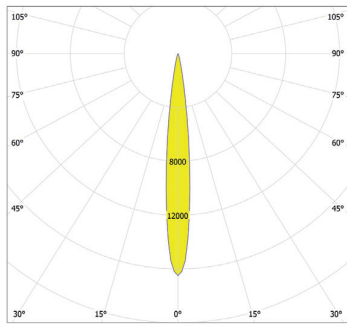

Photometric Data:

ArcLine Outdoor Optic 24 RGB - 12°

Distance [m]	Cone Diameter [m]	E(P)	E(C)	Illuminance [lx]
0.5	0.10	76369	5.9°	28196
1.0	0.21	19097	5.9°	9549
1.5	0.31	8488	5.9°	4344
2.0	0.41	4774	5.9°	2387
2.5	0.52	3056	5.9°	1528
3.0	0.62	2122	5.9°	1061

Distance [m] Cone Diameter [m]
— CO - C180 (Half-value Angle: 11.8°) — C90 - C270

Total Luminous Flux: 1158lm