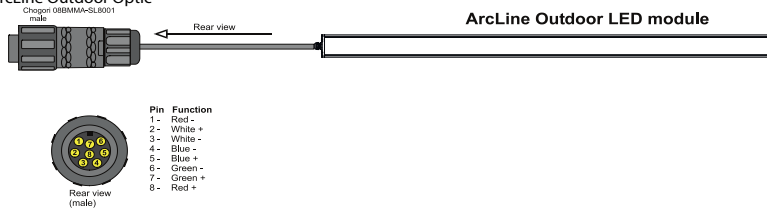

1. ArLine Outdoor Optic