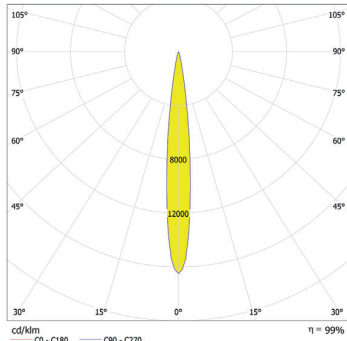

Photometric Data:

For foot Candles divide lux by 10.7

ArcLine Outdoor Optic 36 RGB - 12°

Distance [m]	Cone Diameter [m]	E(0°) [E(C0)]	E(12°) [E(C12)]	Illuminance [lx]
0.5	0.10	114649	5.9° 3728	
1.0	0.21	28662	5.9° 14332	
1.5	0.31	13739	5.9° 6370	
2.0	0.41	7186	5.9° 2953	
2.5	0.52	4986	5.9° 2293	
3.0	0.62	3185	5.9° 1992	

Total Luminous Flux: 1738lm