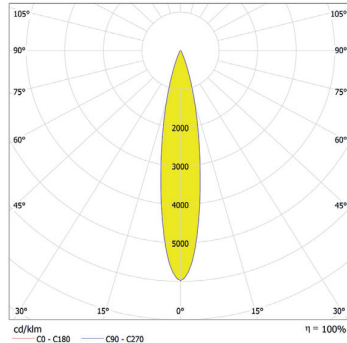

www.anolis.eu | www.anolislighting.com

Photometric Data:

For foot Candles divide lux by 10.7

ArcLine Outdoor Optic 6 RGB - 12°

Distance [m]	Cone Diameter [m]	E(0°) [E(C0)]	E(5.9°) [E(C270)]	Illuminance [lx]
0.5	0.10	19130	5.9° 1966	
1.0	0.21	4783	5.9° 2394	
1.5	0.31	2126	5.9° 1063	
2.0	0.41	1196	5.9° 598	
2.5	0.52	765	5.9° 383	
3.0	0.62	531	5.9° 266	

Total Luminous Flux: 290lm

ArcLine Outdoor Optic 6 RGB - 19°

Distance [m]	Cone Diameter [m]	E(0°) [E(C0)]	E(9.7°) [E(C270)]	Illuminance [lx]
0.5	0.17	6576	9.7° 3163	
1.0	0.34	1644	9.7° 791	
1.5	0.51	771	9.7° 351	
2.0	0.68	411	9.7° 198	
2.5	0.85	263	9.7° 127	
3.0	1.03	183	9.7° 88	

Total Luminous Flux: 275lm

ArcLine Outdoor Optic 6 RGB - 25°

Distance [m]	Cone Diameter [m]	E(0°) [E(C0)]	E(12.6°) [E(C270)]	Illuminance [lx]
0.5	0.22	3560	12.6° 1663	
1.0	0.45	890	12.6° 416	
1.5	0.67	396	12.6° 185	
2.0	0.89	222	12.6° 104	
2.5	1.12	142	12.6° 67	
3.0	1.34	99	12.6° 46	