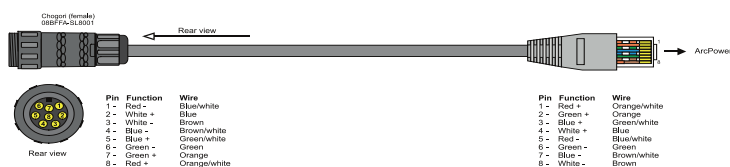

ArcSource Outdoor 16MC tm

Client: _____

Project: _____

Specifier: _____

Type: _____ Qty: _____

FEATURES:

- Input Voltage: 48VDC
- Power consumption: 36W @ 700mA
- Light Source: 4 x 15W MC LED's
- Delivered Lumen: 1951lm 11°
- Projected LED Life: 60,000 Hrs
- Housing: High Pressure Die-Cast Aluminium
Tempered Glass Cover
- Mounting Method: Yoke, Floor Stand (Optional)
- IP Rating: IP67
- Operating Ambient Temp: -20°C/+40°C (-4°F/+104°F)
- Certification: ETL / cETL, CE, RoHS
- 5 Year Warranty

Connection Scheme:

ArcPower
Output offering 36 LEDs
10 Multi Chips

ArcPower
Output offering 48 LEDs
12 Multi Chips

Adapter cable Chogori-Chogori (it is not a standard part of delivery)

Adapter cable Chogori-RJ45 (it is not a standard part of delivery)

Product Specification:

Electrical	Input Voltage		48V DC (CE) 30V (US)
	Power Consumption		40W +/- 10%
Optical	Light Source		4 x 15W Multi-Chip LEDs
		RGBW	W= CW - 6300K
		RGBA	
		SW	2700K-7100K
		PW	6300K
	LED Channels		Red, Green, Blue, White, Pure White, Smart White
Beam Angle		7°, 24°, 34°, 7°x42°, 42°x7°	
Projected Lumen Maintenance		50,000 hrs (L70@ 25°C / 77°F)	
Control	Wireless DMX (Optional Accessory)		N/A
	Control System		Anolis Lighting Controls or any Third Party DMX512 Controllers
	Power Supply		ArcPower Range
	Stand Alone Control		N/A
Physical	Width x Height x Depth	Inches	7.2 x 8.43 x 5.71
		mm	182 x 214 x 145
	Weight	lbs	5.5
		kg	2.5
	Housing		High Pressure Die-Cast Aluminium Body Tempered Glass
	Fixture Cable and Connections		LIYY 8xAWG22 - 0.5m Long (1.64ft) - Chogori IP68 Connector
	Fixing Method		Stirrup / Floor Stand Optional
	Adjustability		+35 / -90°
	IP Rating		IP67
	IK Rating		IK06
	Cooling System		Convection
	Operating Ambient Temperature		-20°C / +45°C (-4°F / +113°F)
	Operating Temperature		+65°C @ Ambient +40°C (+149°F @ Ambient +104°F)
	Certification	Listings	