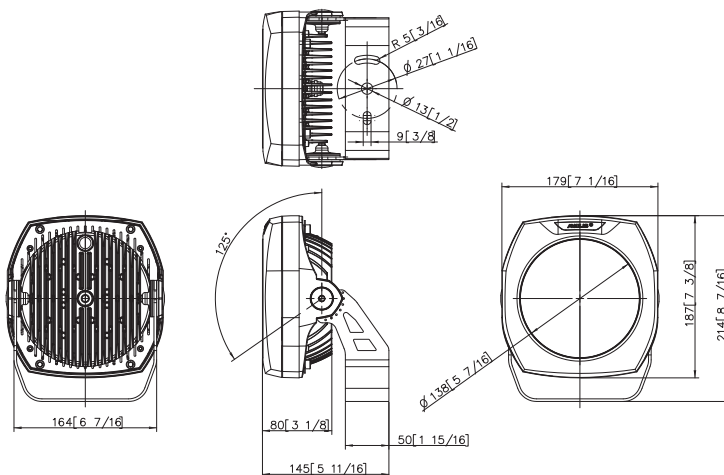

ArcSource Outdoor 16MC tm

Client: _____

Project: _____

Specifier: _____

Type: _____ Qty: _____

FEATURES:

- Input Voltage: 48VDC
- Power consumption: 36W @ 700mA
- Light Source: 4 x 15W MC LED's
- Delivered Lumen: 1951lm 11°
- Projected LED Life: 60,000 Hrs
- Housing: High Pressure Die-Cast Aluminium
Tempered Glass Cover
- Mounting Method: Yoke, Floor Stand (Optional)
- IP Rating: IP67
- Operating Ambient Temp: -20°C/+40°C (-4°F/+104°F)
- Certification: ETL / cETL, CE, RoHS
- 5 Year Warranty

Connection Scheme:

ArcPower
Output offering 36 LEDs
10 Multi Chips

ArcPower
Output offering 48 LEDs
12 Multi Chips

Adapter cable Chogori-Chogori (it is not a standard part of delivery)

Adapter cable Chogori-RJ45 (it is not a standard part of delivery)

Product Specification:

Electrical	Input Voltage		48V DC (CE) 30V (US)
	Power Consumption		40W +/- 10%
Optical	Light Source		4 x 15W Multi-Chip LEDs
		RGBW	W= CW - 6300K
		RGBA	
		SW	2700K-7100K
		PW	6300K
	LED Channels		Red, Green, Blue, White, Pure White, Smart White
Beam Angle		7°, 24°, 34°, 7°x42°, 42°x7°	
Projected Lumen Maintenance		50,000 hrs (L70@ 25°C / 77°F)	
Control	Wireless DMX (Optional Accessory)		N/A
	Control System		Anolis Lighting Controls or any Third Party DMX512 Controllers
	Power Supply		ArcPower Range
	Stand Alone Control		N/A
Physical	Width x Height x Depth	Inches	7.2 x 8.43 x 5.71
		mm	182 x 214 x 145
	Weight	lbs	5.5
		kg	2.5
	Housing		High Pressure Die-Cast Aluminium Body Tempered Glass
	Fixture Cable and Connections		LIYY 8xAWG22 - 0.5m Long (1.64ft) - Chogori IP68 Connector
	Fixing Method		Stirrup / Floor Stand Optional
	Adjustability		+35 / -90°
	IP Rating		IP67
	IK Rating		IK06
	Cooling System		Convection
	Operating Ambient Temperature		-20°C / +45°C (-4°F / +113°F)
	Operating Temperature		+65°C @ Ambient +40°C (+149°F @ Ambient +104°F)
	Certification	Listings	