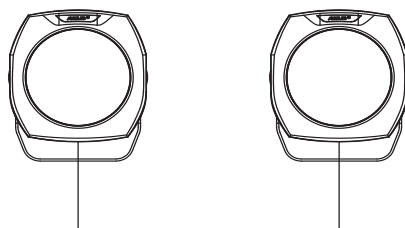

ArcSource Outdoor 16MC tm

Client: _____

Project: _____

Specifier: _____

Type: _____ Qty: _____

FEATURES:

- Input Voltage: 48VDC
- Power consumption: 36W @ 700mA
- Light Source: 4 x 15W MC LED's
- Delivered Lumen: 1951lm 11°
- Projected LED Life: 60,000 Hrs
- Housing: High Pressure Die-Cast Aluminium
Tempered Glass Cover
- Mounting Method: Yoke, Floor Stand (Optional)
- IP Rating: IP67
- Operating Ambient Temp: -20°C/+40°C (-4°F/+104°F)
- Certification: ETL / cETL, CE, RoHS
- 5 Year Warranty

Connection Scheme:

ArcPower
Output offering 36 LEDs
10 Multi Chips

ArcPower
Output offering 48 LEDs
12 Multi Chips

Adapter cable Chogori-Chogori (it is not a standard part of delivery)

Adapter cable Chogori-RJ45 (it is not a standard part of delivery)

Product Specification:

Electrical	Input Voltage		48V DC (CE) 30V (US)
	Power Consumption		40W +/- 10%
Optical	Light Source		4 x 15W Multi-Chip LEDs
		RGBW	W= CW - 6300K
		RGBA	
		SW	2700K-7100K
		PW	6300K
	LED Channels		Red, Green, Blue, White, Pure White, Smart White
Beam Angle		7°, 24°, 34°, 7°x42°, 42°x7°	
Projected Lumen Maintenance		50,000 hrs (L70@ 25°C / 77°F)	
Control	Wireless DMX (Optional Accessory)		N/A
	Control System		Anolis Lighting Controls or any Third Party DMX512 Controllers
	Power Supply		ArcPower Range
	Stand Alone Control		N/A
Physical	Width x Height x Depth	Inches	7.2 x 8.43 x 5.71
		mm	182 x 214 x 145
	Weight	lbs	5.5
		kg	2.5
	Housing		High Pressure Die-Cast Aluminium Body Tempered Glass
	Fixture Cable and Connections		LIYY 8xAWG22 - 0.5m Long (1.64ft) - Chogori IP68 Connector
	Fixing Method		Stirrup / Floor Stand Optional
	Adjustability		+35 / -90°
	IP Rating		IP67
	IK Rating		IK06
	Cooling System		Convection
	Operating Ambient Temperature		-20°C / +45°C (-4°F / +113°F)
	Operating Temperature		+65°C @ Ambient +40°C (+149°F @ Ambient +104°F)
	Certification	Listings	