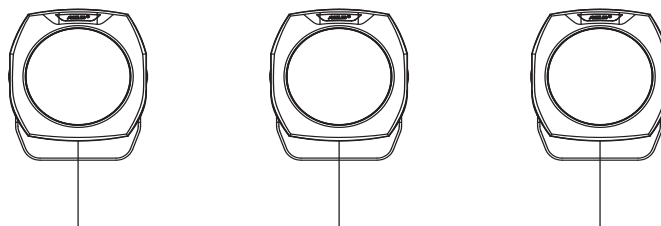

ArcSource Outdoor 16MC tm

Client: _____

Project: _____

Specifier: _____

Type: _____ Qty: _____

FEATURES:

- Input Voltage: 48VDC
- Power consumption: 36W @ 700mA
- Light Source: 4 x 15W MC LED's
- Delivered Lumen: 1951lm 11°
- Projected LED Life: 60,000 Hrs
- Housing: High Pressure Die-Cast Aluminium
Tempered Glass Cover
- Mounting Method: Yoke, Floor Stand (Optional)
- IP Rating: IP67
- Operating Ambient Temp: -20°C/+40°C (-4°F/+104°F)
- Certification: ETL / cETL, CE, RoHS
- 5 Year Warranty

Connection Scheme:

ArcPower
Output offering 36 LEDs
10 Multi Chips

ArcPower
Output offering 48 LEDs
12 Multi Chips

Adapter cable Chogori-Chogori (it is not a standard part of delivery)

Adapter cable Chogori-RJ45 (it is not a standard part of delivery)

Product Specification:

Electrical	Input Voltage		48V DC (CE) 30V (US)
	Power Consumption		40W +/- 10%
Optical	Light Source		4 x 15W Multi-Chip LEDs
		RGBW	W= CW - 6300K
		RGBA	
		SW	2700K-7100K
		PW	6300K
	LED Channels		Red, Green, Blue, White, Pure White, Smart White
Beam Angle		7°, 24°, 34°, 7°x42°, 42°x7°	
Projected Lumen Maintenance		50,000 hrs (L70@ 25°C / 77°F)	
Control	Wireless DMX (Optional Accessory)		N/A
	Control System		Anolis Lighting Controls or any Third Party DMX512 Controllers
	Power Supply		ArcPower Range
	Stand Alone Control		N/A
Physical	Width x Height x Depth	Inches	7.2 x 8.43 x 5.71
		mm	182 x 214 x 145
	Weight	lbs	5.5
		kg	2.5
	Housing		High Pressure Die-Cast Aluminium Body Tempered Glass
	Fixture Cable and Connections		LIYY 8xAWG22 - 0.5m Long (1.64ft) - Chogori IP68 Connector
	Fixing Method		Stirrup / Floor Stand Optional
	Adjustability		+35 / -90°
	IP Rating		IP67
	IK Rating		IK06
	Cooling System		Convection
	Operating Ambient Temperature		-20°C / +45°C (-4°F / +113°F)
	Operating Temperature		+65°C @ Ambient +40°C (+149°F @ Ambient +104°F)
	Certification	Listings	