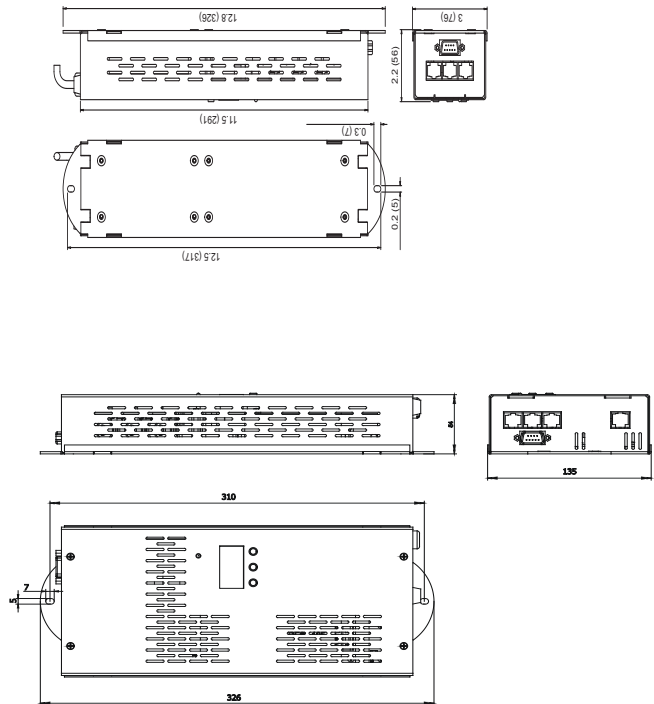

# ArcPower 36 <sup>tm</sup>

Client: \_\_\_\_\_

Project: \_\_\_\_\_

Specifier: \_\_\_\_\_

Type: \_\_\_\_\_ Qty: \_\_\_\_\_

**FEATURES:**

- Input Voltage: 100-240V AC 50-60Hz
- Power consumption: 60W (High Power 120W)
- Max Load Per Zone:
  - 36 x 1W LED's (RGB)
  - 42 x 1W LED's (RGBW)
  - 10 LED's RGBW (MC)
- Control: DMX 512, USITT
- Housing: Steel Plate
- Max Cable Length: 80m (High Power 20m)
- Fixing Method: 2 x Fixing holes
- IP Rating: IP2X
- Operating Ambient Temp: +40°C (+104°F)
- Certification: (ETL / cETL STD Power Only) , CE, RoHS
- 5 Year Warranty

## Product Specification:

Electrical	Input Voltage		100-240V AC 50/60 Hz
	Power Consumption		60W (High Power Option 120W) +/-10%
	Max Output Current		350mA Per Colour (High Power Option 700mA)
Control	Interface Protocol		USITT, DMX512, DyNet, RS232
	Operation Modes		DMX, Master/ Slave, Stand-Alone
	Display		3 Digit LED
Physical	Width x Height x Depth	Inches	12.9 x 2.13 x 3 (High Power 12.9 x 2.52 x 5.32)
		mm	326 x 54 x 76 (High Power 326 x 64 x 135)
	Weight	lbs	2.43 (High Power 4)
		kg	1.1 (High Power 1.8)
	Number of Led Output Zones		1
	Maximum Load Per Zone	RGB	36 x 1W LED's (Smart White 36 x 1W LED's)
		RGBW	42 x 1W LED's
		RGBW (MC)	10 x MC LED's (Smart White 10 x MC LED's)
	Total Load	RGB	36 x 1W LED's (Smart White 36 x 1W LED's)
		RGBW	42 x 1W LED's
		RGBW (MC)	10 x MC LED's (Smart White 10 x MC LED's)
	DMX Channels		3, 4, 6, 7, 4 (Smart White 2, 1, 2, 2, 4)
	DMX Modes		5
	Built in Programs		2
	Editable Programs		1 (Upto 50 Steps Each)
	Max Cable Length		80m Max Per Zone (20m Max High Power)
	LED Output Connection		RJ45
	DMX Connection		RJ45
	RS232 Connection		DE-9 (Male)
	Fixing Method		2 Mounting Holes
IP Rating		IP2X	
IK Rating		N/A	
Cooling System		Convection	
Operating Temperature Range		-10°C / +40°C (14°F / +104°F)	
Certification	Listings		ETL / cETL (STD POWER ONLY), CE, RoHS