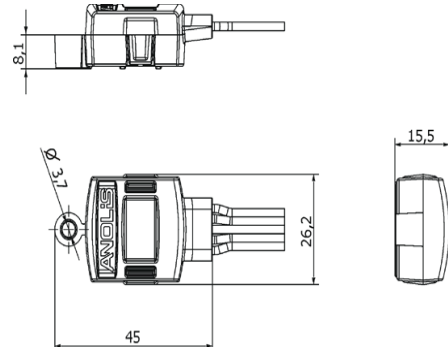

Termination box ArcPix (optional)