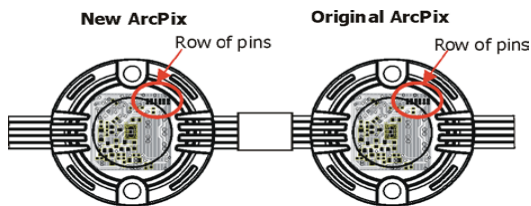

Row of pins has to be on the same side