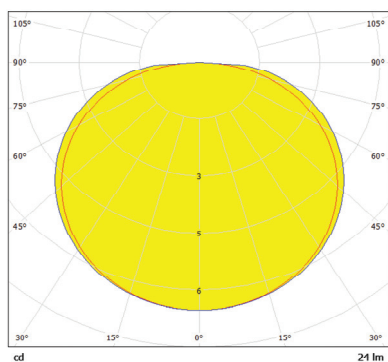

www.anolis.eu | www.anolislighting.com

Product Specification:

Electrical	Input Voltage		48V DC
	Power Consumption		0.8W
Optical	Light Source		1 x MC High Power LED
		RGB	
	LED Channel		Red, Green, Blue
	Beam Angle		Non Optic
	Projected Lumen Maintenance		50,000 hrs (L70@ 25°C / 77°F)
Control	Wireless DMX (Optional Accessory)		N/A
	Control System		Anolis Lighting Controls or any Third Party DMX512 Controllers
	Power Supply		ArcPixel Power
	Stand Alone Control		N/A
Physical	Width x Height	Inches	ø2.21 x 0.95 (0.83 w/out mounting plate)
		mm	ø56 x 24 (21 w/out mounting plate)
	Weight	lbs	0.44
		kg	0.2
	Housing		Moulded Plastic Polycarbonate Cover
	Fixture Cable and Connections		5 Wire Flat Cable AWM 295720AWG - Factory Fitted Connector
	Fixing Method		Mounting Plate or Direct fixing
	Adjustability		N/A
	IP Rating		IP67
	IK Rating		N/A
	Cooling System		Convection
	Operating Ambient Temperature		-20°C / +50°C (-4°F / +122°F)
	Operating Temperature		+50°C @ Ambient +40°C (+122°F @ Ambient +104°F)
Certification	Listings		ETL / cETL, CE, RoHS

www.anolis.eu | www.anolislighting.com

Photometric Data:

For foot Candles divide lux by 10.7

Standard - Non Optic

Distance [m]	Cone Diameter [m]	E(P°)	E(C90°)	E(C0°)
0.5	2.32 1.95	66.7°	62.8°	28 1 1
1.0	4.64 3.80	66.7°	62.8°	7 0 0
1.5	6.97 5.84	66.7°	62.8°	3 0 0
2.0	9.29 7.78	66.7°	62.8°	2 0 0
2.5	11.61 9.73	66.7°	62.8°	1 0 0
3.0	13.93 11.67	66.7°	62.8°	1 0 0