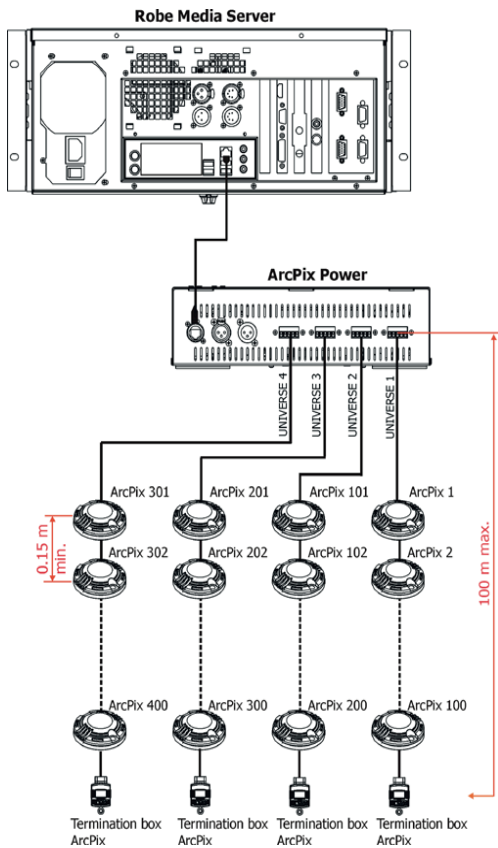

ArcPix tm

Client: _____

Project: _____

Specifier: _____

Type: _____ Qty: _____

FEATURES:

- Input Voltage: 48V DC Via ArcPixel Power
- Power consumption: 0.8W
- Light Source: 1 x MC LED's
- Delivered Lumen: 24lm
- Projected LED Life: 50,000 Hrs
- Control: DMX Controller - Media Server
- Housing: Moulded Plastic - Plastic Cover
- Fixing Method: Fixing holes or Mounting Plate
- IP Rating: IP67
- Operating Ambient Temp: -20°C/+50°C [-4°F/+122°F]
- Certification: ETL / cETL, CE, RoHS
- 5 Year Warranty

Dimensions (mm):

How To Order							
	GROUP	VARIANT	SIZE	COLOUR	OPTIC	FINISH	OPTIONS
ARC	1	2	3	4	5	6	7
	PIX	OUT	1	RGB - Red, Green, Blue	NN	S - Silver B - Black W - White C - Custom	CUS - Custom MTP - Multiple P15 - Pitch 15cm P30 - Pitch 30cm CCL - Custom Cable Length CPL - Custom Pitch Length
Example	ARCPHX 1 RGB NON OPTIC CUSTOM CUSTOM PITCH LENGTH						
ARC	PIX	OUT	1	RGB	NN	C	CPL

www.anolis.eu | www.anolislighting.com

Connection Scheme:

Termination box ArcPix (optional)

Connection box ArcPix (optional)

Accessories:

Connect ArcPixes to the LED outputs of the ArcPix Power (max. 100 ArcPixes per output). The first ArcPix