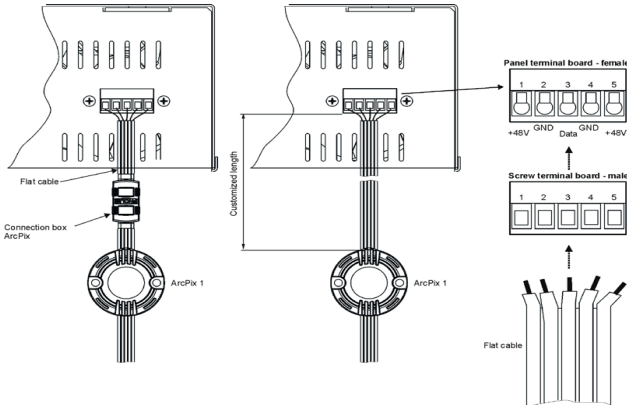

www.anolis.eu | www.anolislighting.com

Connection Scheme:

Termination box ArcPix (optional)

Connection box ArcPix (optional)

Accessories:

Connect ArcPixes to the LED outputs of the ArcPix Power (max. 100 ArcPixes per output). The first ArcPix

www.anolis.eu | www.anolislighting.com

Product Specification:

Electrical	Input Voltage		48V DC
	Power Consumption		0.8W
Optical	Light Source		1 x MC High Power LED
		RGB	
	LED Channel		Red, Green, Blue
	Beam Angle		Non Optic
	Projected Lumen Maintenance		50,000 hrs (L70@ 25°C / 77°F)
Control	Wireless DMX (Optional Accessory)		N/A
	Control System		Anolis Lighting Controls or any Third Party DMX512 Controllers
	Power Supply		ArcPixel Power
	Stand Alone Control		N/A
Physical	Width x Height	Inches	ø2.21 x 0.95 (0.83 w/out mounting plate)
		mm	ø56 x 24 (21 w/out mounting plate)
	Weight	lbs	0.44
		kg	0.2
	Housing		Moulded Plastic Polycarbonate Cover
	Fixture Cable and Connections		5 Wire Flat Cable AWM 295720AWG - Factory Fitted Connector
	Fixing Method		Mounting Plate or Direct fixing
	Adjustability		N/A
	IP Rating		IP67
	IK Rating		N/A
	Cooling System		Convection
	Operating Ambient Temperature		-20°C / +50°C (-4°F / +122°F)
	Operating Temperature		+50°C @ Ambient +40°C (+122°F @ Ambient +104°F)
Certification	Listings		ETL / cETL, CE, RoHS