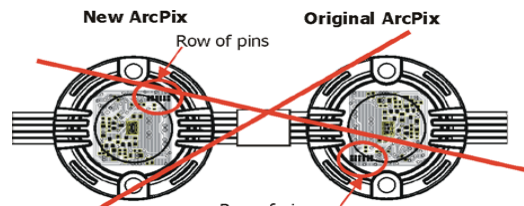

ROBE lighting s.r.o. Palackeho 416 757 01 Valasske Mezirici, Czech Republic. Tel: +420 571 751 500 - Fax: +420 571 751 515 - E-mail: info@anolis.eu
UK: Anolis UK, 3 Spinney View, Stone Circle Road, Round Spinney Ind Est, NN3 8RF, Northampton, United Kingdom. Tel: +44 1604 741000 - Fax: +44 1604 741041 - E-mail: info@anolis.co.uk
USA: Anolis Lighting, 12349 SW 53rd Street, Suite 202, Cooper City, Florida 33330, U.S.A. Tel: +1 844 426 6547 - +1-844-4 ANOLIS - Fax: [954] 680-1910 - E-mail: info@anolislighting.com
AUS: Anolis Australia, 28 Expo Court, Ashmore, 4215, Queensland, Australia. Tel: +61 7 5509 4633 - Fax: +61 7 5509 4677 - E-mail: info@anolis.com.au
AUS: Anolis Australia, 5 Phillip Court, Port Melbourne, 3207, Victoria, Australia. Tel: +61 7 5509 4633 - Fax: +61 7 5509 4677 - E-mail: info@anolis.com.au
Asia and Pacific: Anolis Asia and Pacific, 12 New Ind Road, #02-05 Morningstar Centre, S-536202, Singapore. Tel: +65 6280 8558 - Fax: +65 6280 2896 - E-mail: asiapacific@anolis.eu
Middle East: Anolis Middle East, Office Nbr 507 5th Floor, Al Asmawi Building DIP 1, Dubai, UAE. Po Box: 391 898 - Tel: +971 4 885 3223 - E-mail: middleeast@anolis.eu
Russia and CIS: Taganskaya str. 26-1-72, 109004 Moscow, Russia. Tel: +7 495 504 9569 - E-mail: russia@anolis.eu
Central and South America: Galicia 1198 ap 303, 1100, Montevideo, Uruguay. Tel: +5982 900 67 47 - E-mail: Latam@anolis.eu

www.anolis.eu | www.anolislighting.com