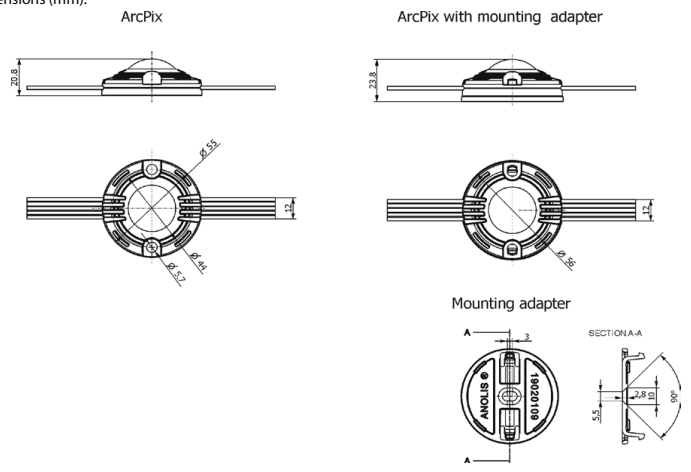

ArcPix tm

Client: _____

Project: _____

Specifier: _____

Type: _____ Qty: _____

FEATURES:

- Input Voltage: 48V DC Via ArcPixel Power
- Power consumption: 0.8W
- Light Source: 1 x MC LED's
- Delivered Lumen: 24lm
- Projected LED Life: 50,000 Hrs
- Control: DMX Controller - Media Server
- Housing: Moulded Plastic - Plastic Cover
- Fixing Method: Fixing holes or Mounting Plate
- IP Rating: IP67
- Operating Ambient Temp: -20°C/+50°C [-4°F/+122°F]
- Certification: ETL / cETL, CE, RoHS
- 5 Year Warranty

Dimensions (mm):

How To Order							
	GROUP	VARIANT	SIZE	COLOUR	OPTIC	FINISH	OPTIONS
ARC	1	2	3	4	5	6	7
	PIX	OUT	1	RGB - Red, Green, Blue	NN	S - Silver B - Black W - White C - Custom	CUS - Custom MTP - Multiple P15 - Pitch 15cm P30 - Pitch 30cm CCL - Custom Cable Length CPL - Custom Pitch Length
Example	ARCPHX 1 RGB NON OPTIC CUSTOM CUSTOM PITCH LENGTH						
ARC	PIX	OUT	1	RGB	NN	C	CPL

www.anolis.eu | www.anolislighting.com

Product Specification:

Electrical	Input Voltage		48V DC
	Power Consumption		0.8W
Optical	Light Source		1 x MC High Power LED
		RGB	
	LED Channel		Red, Green, Blue
	Beam Angle		Non Optic
	Projected Lumen Maintenance		50,000 hrs (L70@ 25°C / 77°F)
Control	Wireless DMX (Optional Accessory)		N/A
	Control System		Anolis Lighting Controls or any Third Party DMX512 Controllers
	Power Supply		ArcPixel Power
	Stand Alone Control		N/A
Physical	Width x Height	Inches	ø2.21 x 0.95 (0.83 w/out mounting plate)
		mm	ø56 x 24 (21 w/out mounting plate)
	Weight	lbs	0.44
		kg	0.2
	Housing		Moulded Plastic Polycarbonate Cover
	Fixture Cable and Connections		5 Wire Flat Cable AWM 295720AWG - Factory Fitted Connector
	Fixing Method		Mounting Plate or Direct fixing
	Adjustability		N/A
	IP Rating		IP67
	IK Rating		N/A
	Cooling System		Convection
	Operating Ambient Temperature		-20°C / +50°C (-4°F / +122°F)
	Operating Temperature		+50°C @ Ambient +40°C (+122°F @ Ambient +104°F)
Certification	Listings		ETL / cETL, CE, RoHS