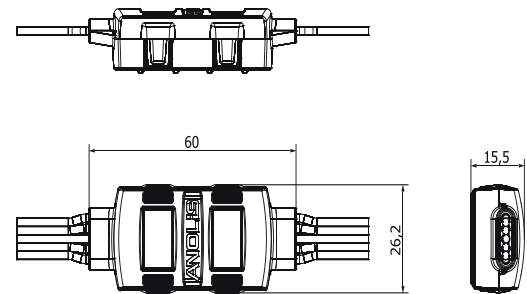

Dimensions (mm):

How To Order							
	GROUP	VARIANT	SIZE	COLOUR	OPTIC	FINISH	OPTIONS
ARC	1	2	3	4	5	6	7
	PIX	OUT	1	RGB - Red, Green, Blue	NN	S - Silver B - Black W - White C - Custom	CUS - Custom MTP - Multiple P15 - Pitch 15cm P30 - Pitch 30cm CCL - Custom Cable Length CPL - Custom Pitch Length
Example	ARCPHX 1 RGB NON OPTIC CUSTOM CUSTOM PITCH LENGTH						
ARC	PIX	OUT	1	RGB	NN	C	CPL

www.anolis.eu | www.anolislighting.com

Connection Scheme:

Termination box ArcPix (optional)

Connection box ArcPix (optional)

Accessories:

Connect ArcPixes to the LED outputs of the ArcPix Power (max. 100 ArcPixes per output). The first ArcPix

www.anolis.eu | www.anolislighting.com

Product Specification:

Electrical	Input Voltage		48V DC
	Power Consumption		0.8W
Optical	Light Source		1 x MC High Power LED
		RGB	
	LED Channel		Red, Green, Blue
	Beam Angle		Non Optic
	Projected Lumen Maintenance		50,000 hrs (L70@ 25°C / 77°F)
Control	Wireless DMX (Optional Accessory)		N/A
	Control System		Anolis Lighting Controls or any Third Party DMX512 Controllers
	Power Supply		ArcPixel Power
	Stand Alone Control		N/A
Physical	Width x Height	Inches	ø2.21 x 0.95 (0.83 w/out mounting plate)
		mm	ø56 x 24 (21 w/out mounting plate)
	Weight	lbs	0.44
		kg	0.2
	Housing		Moulded Plastic Polycarbonate Cover
	Fixture Cable and Connections		5 Wire Flat Cable AWM 295720AWG - Factory Fitted Connector
	Fixing Method		Mounting Plate or Direct fixing
	Adjustability		N/A
	IP Rating		IP67
	IK Rating		N/A
	Cooling System		Convection
	Operating Ambient Temperature		-20°C / +50°C (-4°F / +122°F)
	Operating Temperature		+50°C @ Ambient +40°C (+122°F @ Ambient +104°F)
Certification	Listings		ETL / cETL, CE, RoHS