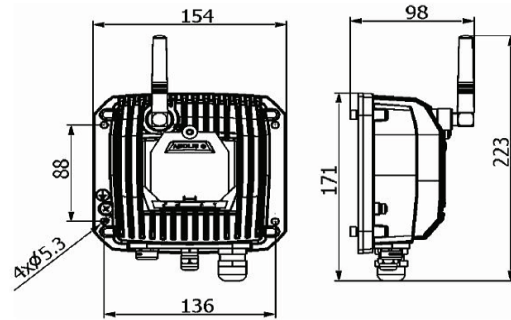

ArcPower Outdoor 24 tm

Client: _____

Project: _____

Specifier: _____

Type: _____ Qty: _____

Dimensions (mm)

FEATURES:

- Input Voltage: 100-240V AC 50-60Hz
- Power consumption: 70W (24) 130 (48)
- Max Load:
 - 6 x 10w LED's RGBW (MC)
 - 24 LED's (Max 6 LED's / Colour)
- Control: DMX 512, USITT
- Housing: Cast Aluminium
- Max Cable Length: 20m @ 700mA - 80m @ 350mA
- Fixing Method: 4 x Fixing holes
- IP Rating: IP67
- Operating Ambient Temp: +40°C (+104°F)
- Certification: CE, RoHS
- 5 Year Warranty

How To Order							
	GROUP	VARIANT	SIZE	COLOUR	OPTIC	FINISH	OPTIONS
ARC	1	2	3	4	5	6	7
	POW	OUT	24	RGBW - Red, Green, Blue, White		S - Silver B - Black W - White C - Custom	WSS - Wireless
Example	ARCPower Outdoor 24 Wireless						
ARC	POW	OUT	24	RGBW		S	WSS

www.anolis.eu | www.anolislighting.com

Product Specification:

Electrical	Input Voltage		100-240V AC 50/60 Hz
	Power Consumption		70W +/-10%
	Max Output Current		700mA Per Colour
Control	Interface Protocol		USITT, DMX512, RDM, WIRELESS CRMX (OPTIONAL)
	Operation Modes		DMX, Stand-Alone
	Display		Two Row LCD and Control Buttons
Physical	Width x Height x Depth	Inches	6.1 x 8.8 x 3.9
		mm	154 x 223 x 98
	Weight	lbs	3.1
		kg	1.4
	Number of Led Output Zones		1
	Maximum Load Per Zone	RGBW (MC)	6 x 10W MC RGBW
		700mA	24 LED's - Max 6 / 12 Per Colour
		350mA	24 LED's - Max 6 / 12 Per Colour
	Lighting Effects		RGBW Colour Mixing Virtual Colour Wheel Adjustable Strobe Sequences White Colour Balance Adjusting 16-Bit Dimming 0-100%
	DMX Channels		2, 3, 4, 9
	DMX Modes		4
	Built in Programs		
	Editable Programs		3 (Upton 40 Steps Each)
	Max Cable Length		80m Max (350mA) 20m Max (700mA)
	LED Output Connection		Li9YCHY - 3xAWG16+1 (2xAWG24) + Junction Box
	DMX Connection		N/A
	RS232 Connection		N/A
Fixing Method		4 Fixing Holes	
IP Rating		IP67 (IP66 Junction Box)	
IK Rating		N/A	
Cooling System		Convection	
Operating Temperature Range		+60°C @ Ambient +40°C (+140°F @ Ambient +104°F)	
Certification	Listings		CE, RoHS