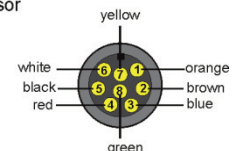

How To Order							
	GROUP	VARIANT	SIZE	COLOUR	OPTIC	FINISH	OPTIONS
ARC	1	2	3	4	5	6	7
	POW	OUT	24	RGBW - Red, Green, Blue, White		S - Silver B - Black W - White C - Custom	WSS - Wireless
Example	ARCPower Outdoor 24 Wireless						
ARC	POW	OUT	24	RGBW		S	WSS

www.anolis.eu | www.anolislighting.com

Connection Scheme:

- 1 - R- ...orange
- 2 - + ...brown
- 3 - V- ...blue
- 4 - B- ...red
- 5 - + ...black
- 6 - G- ...white
- 7 - + ...yellow
- 8 - T* ...green

* Temperature sensor

www.anolis.eu | www.anolislighting.com

Product Specification:

Electrical	Input Voltage		100-240V AC 50/60 Hz
	Power Consumption		70W +/-10%
	Max Output Current		700mA Per Colour
Control	Interface Protocol		USITT, DMX512, RDM, WIRELESS CRMX (OPTIONAL)
	Operation Modes		DMX, Stand-Alone
	Display		Two Row LCD and Control Buttons
Physical	Width x Height x Depth	Inches	6.1 x 8.8 x 3.9
		mm	154 x 223 x 98
	Weight	lbs	3.1
		kg	1.4
	Number of Led Output Zones		1
	Maximum Load Per Zone	RGBW (MC)	6 x 10W MC RGBW
		700mA	24 LED's - Max 6 / 12 Per Colour
		350mA	24 LED's - Max 6 / 12 Per Colour
	Lighting Effects		RGBW Colour Mixing Virtual Colour Wheel Adjustable Strobe Sequences White Colour Balance Adjusting 16-Bit Dimming 0-100%
	DMX Channels		2, 3, 4, 9
	DMX Modes		4
	Built in Programs		
	Editable Programs		3 (Upton 40 Steps Each)
	Max Cable Length		80m Max (350mA) 20m Max (700mA)
	LED Output Connection		Li9YCHY - 3xAWG16+1 (2xAWG24) + Junction Box
	DMX Connection		N/A
	RS232 Connection		N/A
Fixing Method		4 Fixing Holes	
IP Rating		IP67 (IP66 Junction Box)	
IK Rating		N/A	
Cooling System		Convection	
Operating Temperature Range		+60°C @ Ambient +40°C (+140°F @ Ambient +104°F)	
Certification	Listings		CE, RoHS