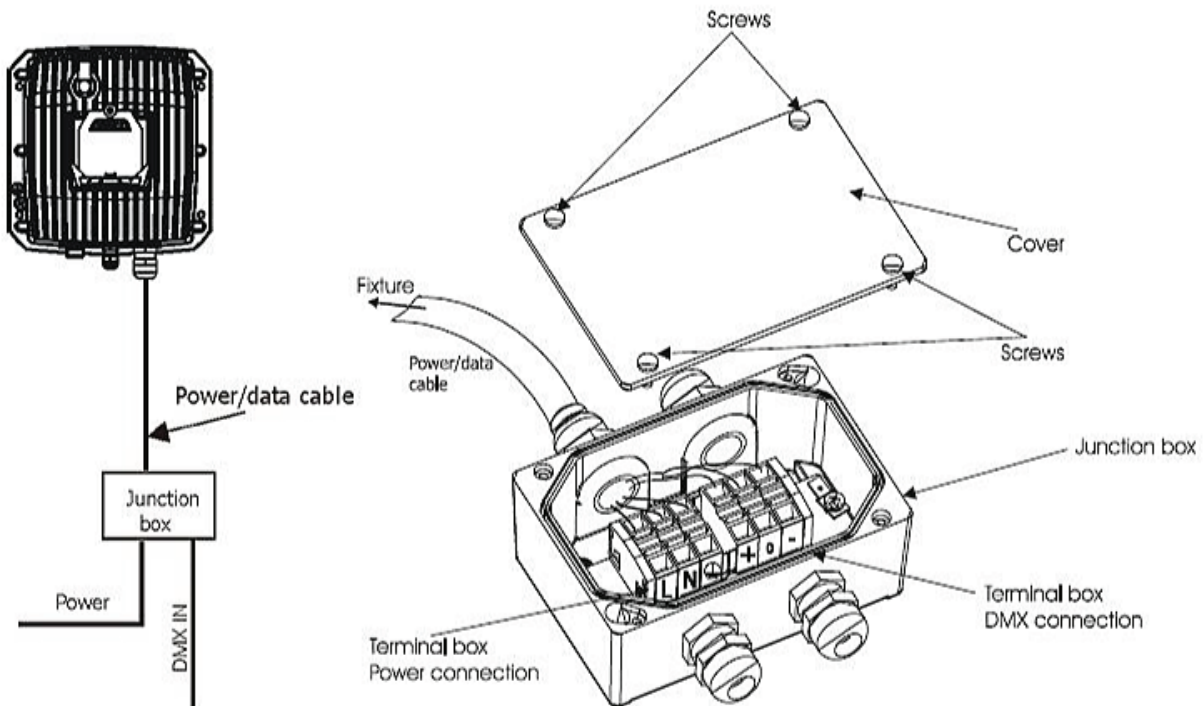

Connection Scheme:

- 1 - R- ...orange
- 2 - + ...brown
- 3 - V- ...blue
- 4 - B- ...red
- 5 - + ...black
- 6 - G- ...white
- 7 - + ...yellow
- 8 - T* ...green

* Temperature sensor

ROBE lighting s.r.o., Palackeho 416 757 01 Valasske Mezirici, Czech Republic. Tel: +420 571 751 500 - Fax: +420 571 751 515 - E-mail: info@anolis.eu
UK: Anolis UK, 3 Spinney View, Stone Circle Road, Round Spinney Ind Est, NN3 8RF, Northampton, United Kingdom. Tel: +44 1604 741000 - Fax: +44 1604 741041 - E-mail: info@anolis.co.uk
USA: Anolis Lighting, 12349 SW 53rd Street, Suite 202, Cooper City, Florida 33330, U.S.A. Tel: +1 844 426 6547 - +1-844-4 ANOLIS - Fax: [954] 680-1910 - E-mail: info@anolislighting.com
AUS: Anolis Australia, 28 Expo Court, Ashmore, 4215, Queensland, Australia. Tel: +61 7 5509 4633 - Fax: +61 7 5509 4677 - E-mail: info@anolis.com.au
AUS: Anolis Australia, 5 Phillip Court, Port Melbourne, 3207, Victoria, Australia. Tel: +61 7 5509 4633 - Fax: +61 7 5509 4677 - E-mail: info@anolis.com.au
Asia and Pacific: Anolis Asia and Pacific, 12 New Ind Road, #02-05 Morningstar Centre, S-536202, Singapore. Tel: +65 6280 8558 - Fax: +65 6280 2896 - E-mail: asiapacific@anolis.eu
Middle East: Anolis Middle East, Office Nbr 507 5th Floor, Al Asmawi Building DIP 1, Dubai, UAE. Po Box: 391 898 - Tel: +971 4 885 3223 - E-mail: middleeast@anolis.eu
Russia and CIS: Taganskaya str. 26-1-72, 109004 Moscow, Russia. Tel: +7 495 504 9569 - E-mail: russia@anolis.eu
Central and South America: Galicia 1198 ap 303, 1100, Montevideo, Uruguay. Tel: +5982 900 67 47 - E-mail: Latam@anolis.eu

www.anolis.eu | www.anolislighting.com