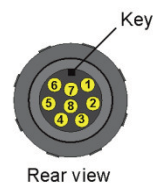

Connection Scheme:

- 1 - R- ...orange
- 2 - + ...brown
- 3 - V- ...blue
- 4 - B- ...red
- 5 - + ...black
- 6 - G- ...white
- 7 - + ...yellow
- 8 - T* ...green

* Temperature sensor

ROBE lighting s.r.o., Palackeho 416 757 01 Valasske Mezirici, Czech Republic. Tel: +420 571 751 500 - Fax: +420 571 751 515 - E-mail: info@anolis.eu
UK: Anolis UK, 3 Spinney View, Stone Circle Road, Round Spinney Ind Est, NN3 8RF, Northampton, United Kingdom. Tel: +44 1604 741000 - Fax: +44 1604 741041 - E-mail: info@anolis.co.uk
USA: Anolis Lighting, 12349 SW 53rd Street, Suite 202, Cooper City, Florida 33330, U.S.A. Tel: +1 844 426 6547 - +1-844-4 ANOLIS - Fax: [954] 680-1910 - E-mail: info@anolislighting.com
AUS: Anolis Australia, 28 Expo Court, Ashmore, 4215, Queensland, Australia. Tel: +61 7 5509 4633 - Fax: +61 7 5509 4677 - E-mail: info@anolis.com.au
AUS: Anolis Australia, 5 Phillip Court, Port Melbourne, 3207, Victoria, Australia. Tel: +61 7 5509 4633 - Fax: +61 7 5509 4677 - E-mail: info@anolis.com.au
Asia and Pacific: Anolis Asia and Pacific, 12 New Ind Road, #02-05 Morningstar Centre, S-536202, Singapore. Tel: +65 6280 8558 - Fax: +65 6280 2896 - E-mail: asiapacific@anolis.eu
Middle East: Anolis Middle East, Office Nbr 507 5th Floor, Al Asmawi Building DIP 1, Dubai, UAE. Po Box: 391 898 - Tel: +971 4 885 3223 - E-mail: middleeast@anolis.eu
Russia and CIS: Taganskaya str. 26-1-72, 109004 Moscow, Russia. Tel: +7 495 504 9569 - E-mail: russia@anolis.eu
Central and South America: Galicia 1198 ap 303, 1100, Montevideo, Uruguay. Tel: +5982 900 67 47 - E-mail: Latam@anolis.eu

www.anolis.eu | www.anolislighting.com