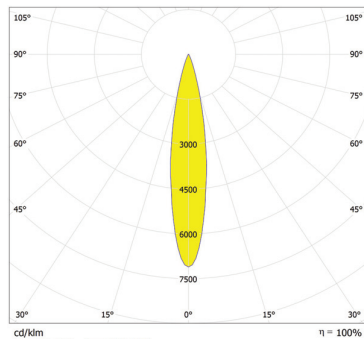

ArcSource 12 RGB - 18dg

Distance [m]	Cone Diameter [m]	E(0°) [cd]	E(C0) [cd]	Illuminance [lx]
0.5	0.16	E(0°) 15075	E(C0) 9.2° 7281	
1.0	0.32	E(0°) 3769	E(C0) 9.2° 1820	
1.5	0.49	E(0°) 1675	E(C0) 9.2° 809	
2.0	0.65	E(0°) 942	E(C0) 9.2° 465	
2.5	0.81	E(0°) 603	E(C0) 9.2° 291	
3.0	0.97	E(0°) 419	E(C0) 9.2° 202	

Total Luminous Flux: 530lm

For foot Candles divide lux by 10.7