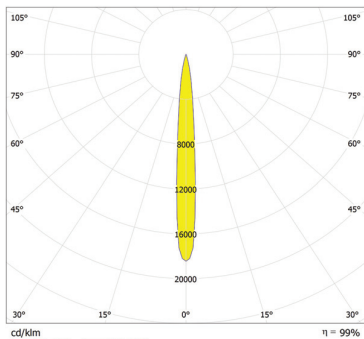

Photometric Data:

ArcSource 12 RGB - 10dg

Distance [m]	Cone Diameter [m]	E(0°) [cd]	E(C0) [cd]	Illuminance [lx]
0.5	0.08	E(0°) 37988	E(C0) 4.7° 19152	
1.0	0.16	E(0°) 9499	E(C0) 4.7° 4788	
1.5	0.25	E(0°) 4222	E(C0) 4.7° 2128	
2.0	0.33	E(0°) 2375	E(C0) 4.7° 1197	
2.5	0.41	E(0°) 1520	E(C0) 4.7° 786	
3.0	0.49	E(0°) 1055	E(C0) 4.7° 532	

Total Luminous Flux: 515lm