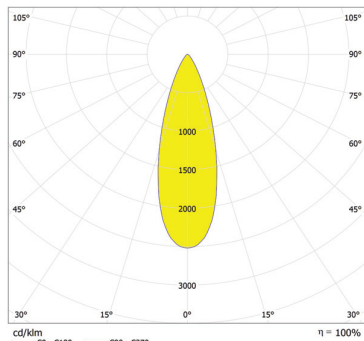

ArcSource 12 RGB - 32dg

Distance [m]	Cone Diameter [m]	E(0°) [cd]	E(C0) [cd]	Illuminance [lx]
0.5	0.29	E(0°) 4664	E(C0) 16.0° 2070	
1.0	0.57	E(0°) 1164	E(C0) 16.0° 528	
1.5	0.86	E(0°) 517	E(C0) 16.0° 230	
2.0	1.15	E(0°) 291	E(C0) 16.0° 129	
2.5	1.43	E(0°) 186	E(C0) 16.0° 83	
3.0	1.72	E(0°) 129	E(C0) 16.0° 58	

Total Luminous Flux: 462lm