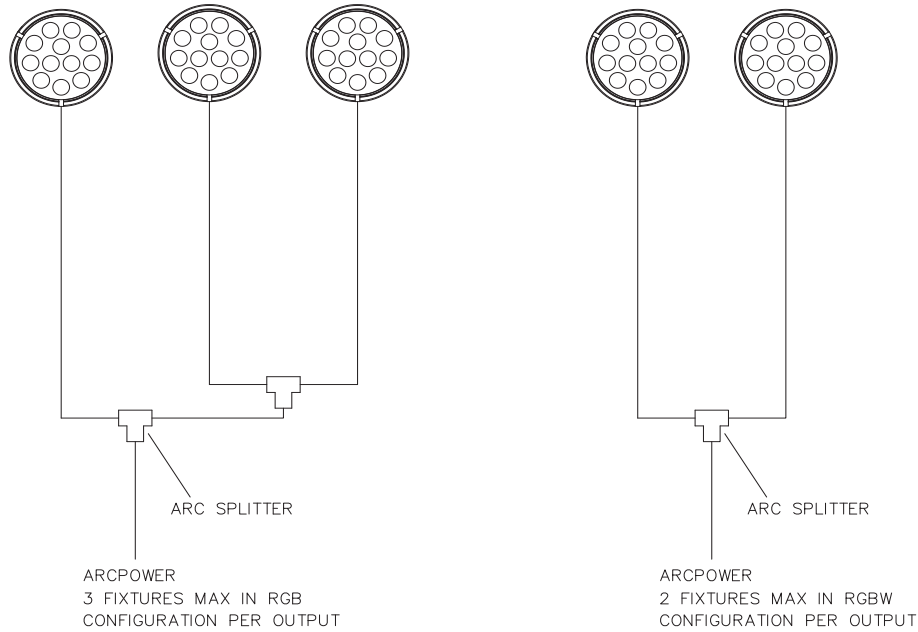

Connection Scheme: