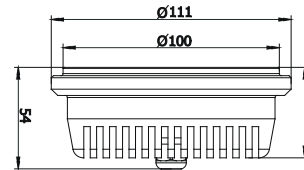

How To Order	GROUP	VARIANT	SIZE	COLOUR	OPTIC	FINISH	OPTIONS
ARC	1	2	3	4	5	6	7
	SCE	IND	12	RGBW - Red, Green, Blue, White RGB - Red, Green, Blue PW - Pure White SW - Smart White R - Red G - Green B - Blue A - Amber	10° 18° 29° 33° 14°* 23°* 31°* 36°*	S - Silver B - Black W - White C - Custom	CUS - Custom MTP - Multiple CCL - Custom Cable Length
Example	ARCSOURCE 12	RGBW 33	SILVER				
ARC	SCE	IND	12	RGBW	33	S	

Colour temperature to be specified at time of order

* Denotes Smart White Beam Angles

www.anolis.eu | www.anolislighting.com