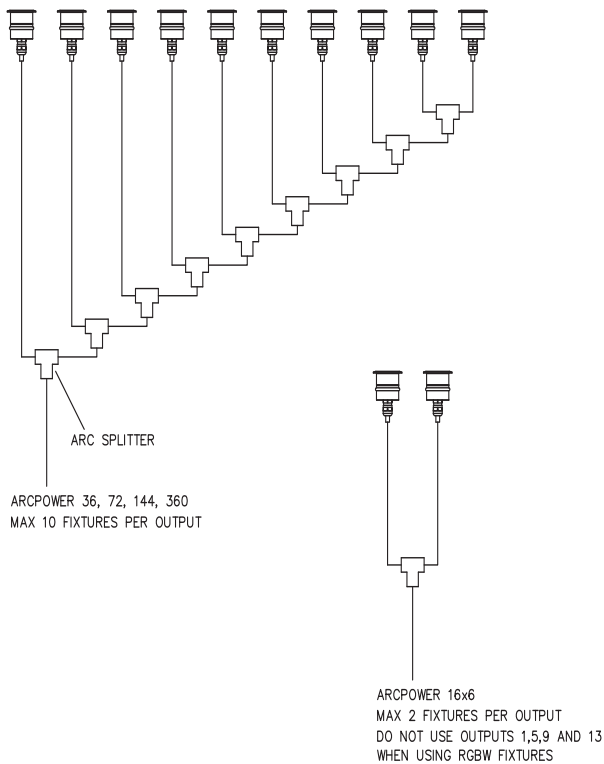

Connection Scheme:

Maximum possible number of LED modules connected to the one LED output of the ArcPower driver is mentioned in the table:

LED module	LED multichips	Max.number of connected modules	Compatible LED drivers
ArcSource 1 MC Short	1	10	ArcPower 36/72/ 144/360
ArcSource 1 MC Short	1	2	ArcPower 16x6
ArcSource 1 MC Short	1	12	ArcPower 384 Rack Mount