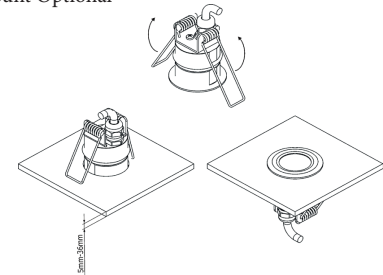

Spring Clip Mount Optional