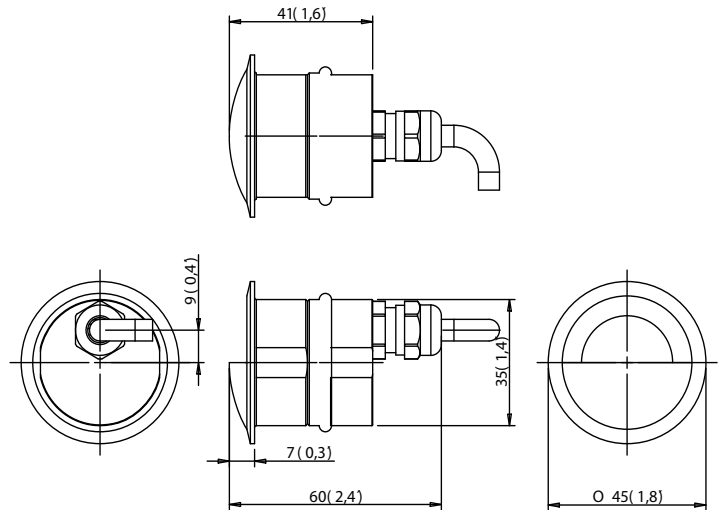

ArcSource 1MC Shield tm

Client: _____

Project: _____

Specifier: _____

Type: _____ Qty: _____

FEATURES:

- Input Voltage: 48V DC Via ArcPower Range
- Power consumption: 4.4W
- Light Source: 1 x MC LED
- Delivered Lumen: m °
- Projected LED Life: 60,000 Hrs
- Control: DMX Controller
- Housing: Stainless Steel Flange - Brass Hosing
Glass Cover with half shield
- Fixing Method: Rubber Seal or Spring clip
- IP Rating: IP68
- Operating Ambient Temp: -20°C/+40°C [-4°F/+104°F]
- Certification: ETL / cETL, CE, RoHS
- 5 Year Warranty

How To Order	GROUP	VARIANT	SIZE	COLOUR	OPTIC	FINISH	OPTIONS
ARC	1	2	3	4	5	6	7
	SCE	OUT	1MCS	RGBW - Red, Green, Blue, White SW - Smart White PW - Pure White	27° 35° NN		CUS - Custom MTP - Multiple CCL - Custom Cable Length
Example	ARCSOURCE 1MC SHIELD RGBW 27 CUSTOM						
ARC	SCE	OUT	1MCS	RGBW	27		CUS

www.anolis.eu | www.anolislighting.com

Product Specification:

Electrical	Input Voltage		48V DC
	Power Consumption		4.4W
Optical	Light Source		1 x 4w Multi-Chip LED
		RGBW	W = 5000-7000K
		SW	2700-6500K
		PW	3200K and 6500K
	LED Channels		RGBW, Pure White, Smart White
Beam Angle		27°, 35°, Non Optic	
Projected Lumen Maintenance		60,000 hrs (L70@ 25°C / 77°F)	
Control	Interface Protocol		N/A
	Wireless DMX (Optional Accessory)		N/A
	Control System		N/A
	Power Supply		ArcPower Range
	Stand Alone Control		No
Physical	Width x Height x Depth	Inches	2.18 x ø1.77
		mm	55.4 x ø45
	Weight	lbs	0.44
		kg	0.2
	Housing		Stainless Steel Top Flange Brass Housing Tempered Glass + Half Shield
	Fixture Cable and Connections		Igus CF9.03.08 - 0.5m Long (1.64ft) - Chogori IP68 Connector
	Fixing Method		Rubber Seal
	Adjustability		N/A
	IP Rating		IP68
	IK Rating		IK10
	Cooling System		Convection
	Operating Ambient Temperature		-20°C / +40°C (-4°F / +104°F)
Operating Temperature		TBC	
Certification	Listings		ETL / cETL, CE, RoHS