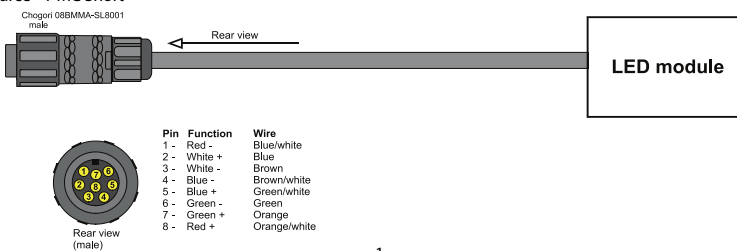

3. Connection ArcSource 1 MC Short