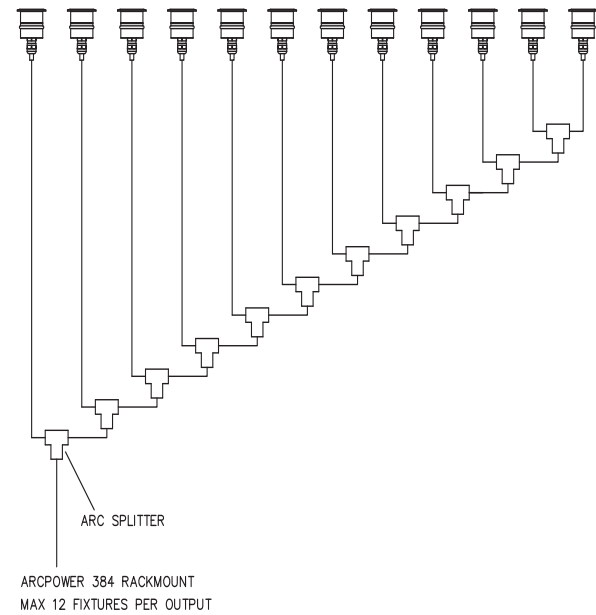

Connection Scheme:

Maximum possible number of LED modules connected to the one LED output of the ArcPower driver is mentioned in the table:

LED module	LED multichips	Max.number of connected modules	Compatible LED drivers
ArcSource 1 MC Short	1	10	ArcPower 36/72/ 144/360
ArcSource 1 MC Short	1	2	ArcPower 16x6
ArcSource 1 MC Short	1	12	ArcPower 384 Rack Mount