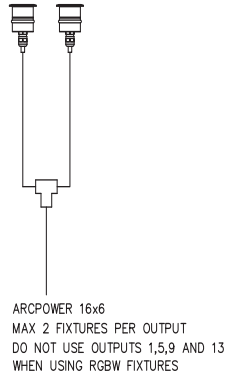

Connection Scheme:

Maximum possible number of LED modules connected to the one LED output of the ArcPower driver is mentioned in the table:

LED module	LED multichips	Max.number of connected modules	Compatible LED drivers
ArcSource 1 MCShort	1	10	ArcPower 36/72/ 144/360
ArcSource 1 MCShort	1	2	ArcPower 16x6
ArcSource 1 MCShort	1	12	ArcPower 384 Rack Mount