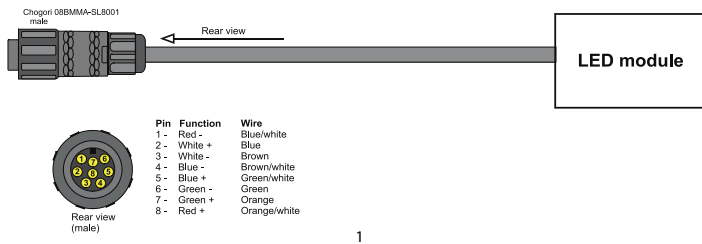

3. Connection

ArcSource 1 MC Short

Pin	Function	Wire
1 -	Red -	Blue/white
2 -	White +	Blue
3 -	White -	Brown
4 -	Blue -	Brown/white
5 -	Blue +	Green/white
6 -	Green -	Green
7 -	Green +	Orange
8 -	Red +	Orange/white