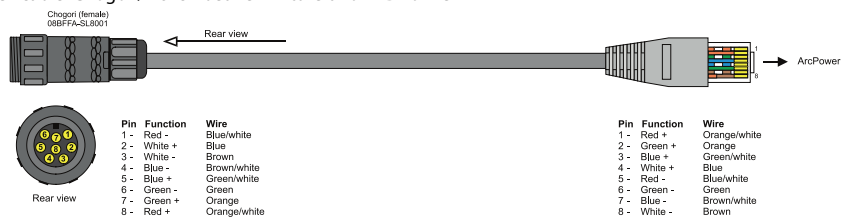

Adapter cable Chogori/ RJ45 between fixture and LED driver

Pin	Function	Wire
1 -	Red +	Blue/white
2 -	White +	Blue
3 -	White -	Brown
4 -	Blue -	Brown/white
5 -	Blue +	Green/white
6 -	Green -	Green
7 -	Green +	Orange
8 -	Red +	Orange/white

ROBE lighting s.r.o., Palackeho 416 757 01 Valasske Mezirici, Czech Republic. Tel: +420 571 751 500 - Fax: +420 571 751 515 - E-mail: info@anolis.eu
UK: Anolis UK, 3 Spinney View, Stone Circle Road, Round Spinney Ind Est, NN3 8RF, Northampton, United Kingdom. Tel: +44 1604 741000 - Fax: +44 1604 741041 - E-mail: info@anolis.co.uk
USA: Anolis Lighting, 12349 SW 53rd Street, Suite 202, Cooper City, Florida 33330, U.S.A. Tel: +1 844 426 6547 - +1-844-4 ANOLIS - Fax: (954) 680-1910 - E-mail: info@anolislighting.com
AUS: Anolis Australia, 28 Expo Court, Ashmore, 4215, Queensland, Australia. Tel: +61 7 5509 4633 - Fax: +61 7 5509 4677 - E-mail: info@anolis.com.au
AUS: Anolis Australia, 5 Phillip Court, Port Melbourne, 3207, Victoria, Australia. Tel: +61 7 5509 4633 - Fax: +61 7 5509 4677 - E-mail: info@anolis.com.au
Asia and Pacific: Anolis Asia and Pacific, 12 New Ind Road, #02-05 Morningstar Centre, S-536202, Singapore. Tel: +65 6280 8558 - Fax: +65 6280 2896 - E-mail: asiapacific@anolis.eu
Middle East: Anolis Middle East, Office Nbr 507 5th Floor, Al Asmawi Building DIP 1, Dubai, UAE. Po Box: 391 898 - Tel: +971 4 885 3223 - E-mail: middleeast@anolis.eu
Russia and CIS: Taganskaya str. 26-1-72, 109004 Moscow, Russia. Tel: +7 495 504 9569 - E-mail: russia@anolis.eu
Central and South America: Galicia 1198 ap 303, 1100, Montevideo, Uruguay. Tel: +5982 900 67 47 - E-mail: Latam@anolis.eu

www.anolis.eu | www.anolislighting.com