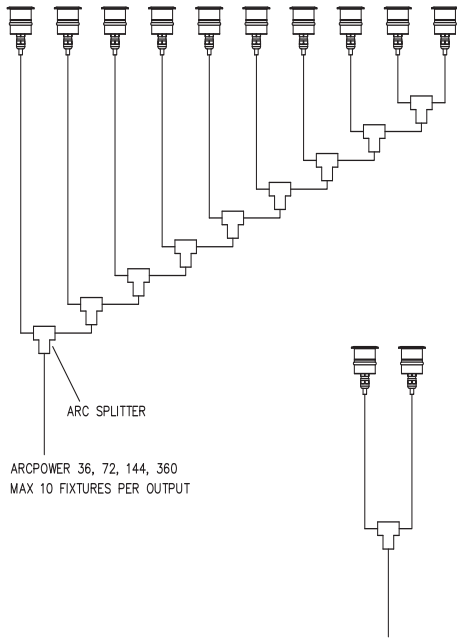

Connection Scheme:

Maximum possible number of LED modules connected to the one LED output of the ArcPower driver is mentioned in the table:

LED module	LED multichips	Max.number of connected modules	Compatible LED drivers
ArcSource 1 MCShort	1	10	ArcPower 36/72/ 144/360
ArcSource 1 MCShort	1	2	ArcPower 16x6
ArcSource 1 MCShort	1	12	ArcPower 384 Rack Mount