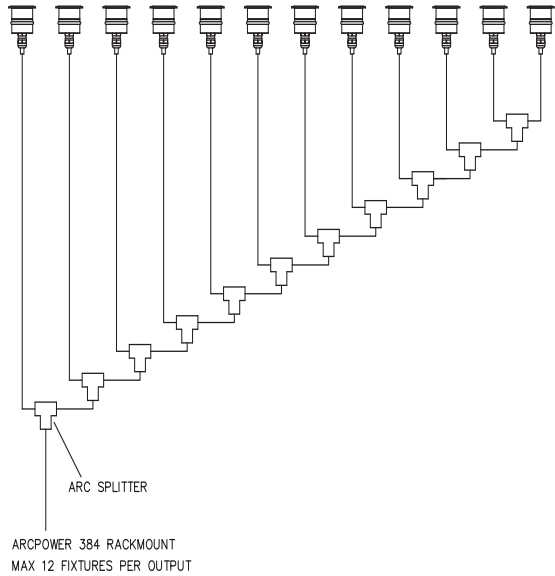

Connection Scheme:

Maximum possible number of LED modules connected to the one LED output of the ArcPower driver is mentioned in the table:

LED module	LED multichips	Max.number of connected modules	Compatible LED drivers
ArcSource 1 MCShort	1	10	ArcPower 36/72/ 144/360
ArcSource 1 MCShort	1	2	ArcPower 16x6
ArcSource 1 MCShort	1	12	ArcPower 384 Rack Mount