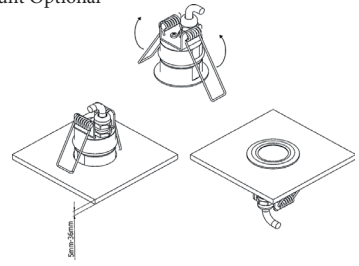

Spring Clip Mount Optional