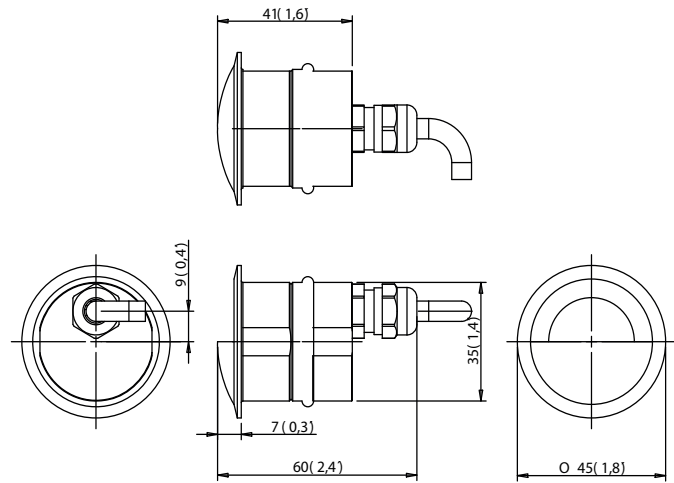

FEATURES:

- Input Voltage: 48V DC Via ArcPower Range
- Power consumption: 4.4W
- Light Source: 1 x MC LED
- Delivered Lumen: m^o
- Projected LED Life: 60,000 Hrs
- Control: DMX Controller
- Housing: Stainless Steel Flange - Brass Hosing
  Glass Cover with half shield
- Fixing Method: Rubber Seal or Spring clip
- IP Rating: IP68
- Operating Ambient Temp: -20°C/+40°C [-4°F/+104°F]
- Certification: ETL / cETL, CE, RoHS
- 5 Year Warranty