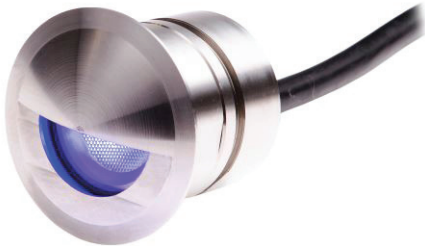

ArcSource 1MC Shield ^{tm}