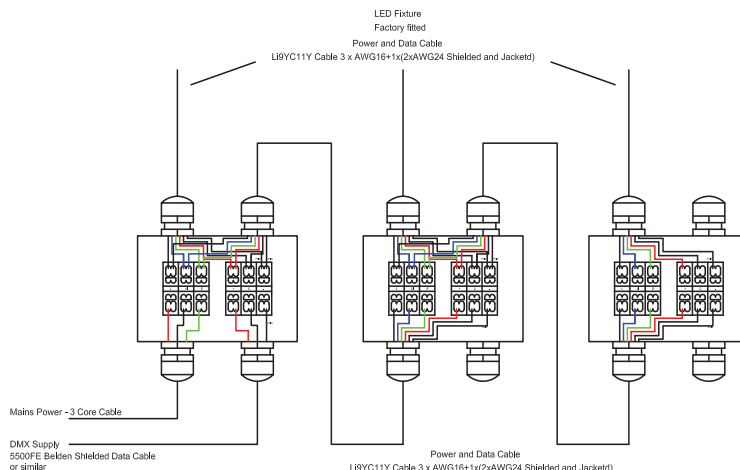

Multiple Products

ROBE lighting s.r.o, Palackeho 416 757 01 Valasske Mezirici, Czech Republic. Tel: +420 571 751 500 - Fax: +420 571 751 515 - E-mail: info@anolis.eu
UK: Anolis UK, 3 Spinney View, Stone Circle Road, Round Spinney Ind Est, NN3 8RF, Northampton, United Kingdom. Tel: +44 1604 741000 - Fax: +44 1604 741041 - E-mail: info@anolis.com
USA: Anolis Lighting, 12349 SW 53rd Street, Suite 202, Cooper City, Florida 33330, U.S.A. Tel: +1 844 426 6547 - +1-844-4 ANOLIS - Fax: [954] 680-1910 - E-mail: info@anolislighting.com
AUS: Anolis Australia, 28 Expo Court, Ashmore, 4215, Queensland, Australia. Tel: +61 7 5509 4633 - Fax: +61 7 5509 4677 - E-mail: info@anolis.com.au
AUS: Anolis Australia, 5 Phillip Court, Port Melbourne, 3207, Victoria, Australia. Tel: +61 7 5509 4633 - Fax: +61 7 5509 4677 - E-mail: info@anolis.com.au
Asia and Pacific: Anolis Asia and Pacific, 12 New Ind Road, #02-05 Morningstar Centre, S-536202, Singapore. Tel: +65 6280 8558 - Fax: +65 6280 2896 - E-mail: asiapacific@anolis.eu
Middle East: Anolis Middle East, Office Nbr 507 5th Floor, Al Asmawi Building DIP 1, Dubai, UAE. Po Box: 391 898 - Tel: +971 4 885 3223 - E-mail: middleeast@anolis.eu
Russia and CIS: Taganskaya str. 26-1-72, 109004 Moscow, Russia. Tel: +7 495 504 9569 - E-mail: russia@anolis.eu
Central and South America: Galicia 1198 ap 303, 1100, Montevideo, Uruguay. Tel: +5982 900 67 47 - E-mail: Latam@anolis.eu

www.anolis.eu | www.anolislighting.com