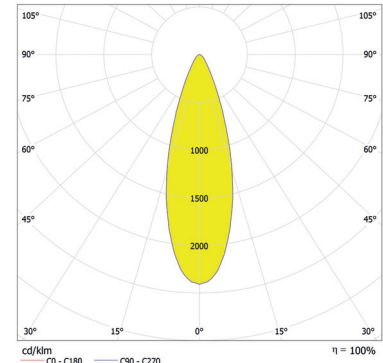

Total Luminous Flux: 4439lm

ArcSource Outdoor 48MC INT - 26°

Distance [m]	Cone Diameter [m]	Beam Diameter [m]	E(0°) [lx]	E(CO) [lx]
0.5	0.23	0.23	65940	28735
1.0	0.43	0.43	15487	7188
1.5	0.60	0.60	6883	3193
2.0	0.91	0.91	3073	1796
2.5	1.14	1.14	2478	1499
3.0	1.36	1.36	1721	1287

Total Luminous Flux: 3832lm

ArcSource Outdoor 48MC SW INT - 26°

Distance [m]	Cone Diameter [m]	Beam Diameter [m]	E(0°) [lx]	E(CO) [lx]
0.5	0.21	0.21	69121	32946
1.0	0.41	0.41	17280	8236
1.5	0.62	0.62	7680	3661
2.0	0.82	0.82	4320	2059
2.5	1.03	1.03	2765	1318
3.0	1.23	1.23	1920	915

Total Luminous Flux: 4007lm

For foot Candles divide lux by 10.7

ArcSource Outdoor 48MC INT - 36°

Distance [m]	Cone Diameter [m]	Beam Diameter [m]	E(0°) [lx]	E(CO) [lx]
0.5	0.33	0.33	32999	14125
1.0	0.66	0.66	8259	3531
1.5	0.99	0.99	3667	1569
2.0	1.32	1.32	2063	883
2.5	1.65	1.65	1320	585
3.0	1.98	1.98	917	382

Total Luminous Flux: 3619lm

ArcSource Outdoor 48MC SW INT - 36°

Distance [m]	Cone Diameter [m]	Beam Diameter [m]	E(0°) [lx]	E(CO) [lx]
0.5	0.29	0.29	40518	18002
1.0	0.58	0.58	10129	4501
1.5	0.87	0.87	4502	2000
2.0	1.15	1.15	2532	1125
2.5	1.44	1.44	1621	720
3.0	1.73	1.73	1125	500