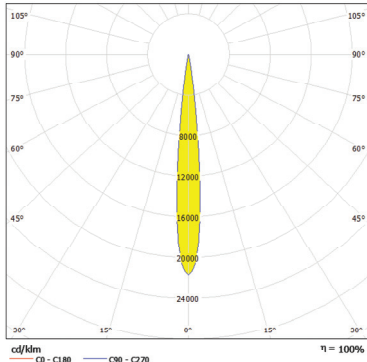

www.anolis.eu | www.anolislighting.com

Product Specification:

Electrical	Input Voltage		100-240 VAC, 50/60 Hz
	Power Consumption		130w @ 230V
Optical	Light Source		12 x 10w Multi-Chip LEDs
		RGBW	W = CW - 6500K NW - 4200K
		SW	2700K-6500K
		PW	3200K and 6500K
	LED Channels		Red, Green, Blue, White, Pure White, Smart White
Beam Angle		11°, 26°, 36°	
Projected Lumen Maintenance		60,000 hrs (L70@ 25°C / 77°F)	
Control	Interface Protocol		DMX 512
	Wireless DMX (Optional Accessory)		Lumen Radio CRMX Technology
	Control System		Anolis Lighting Controls or any Third Party DMX512 Controllers
	Power Supply		Integral
	Stand Alone Control		Yes
Physical	Width x Height x Depth	Inches	12.2 x 13.7 x 9.05
		mm	310 x 348 x 230
	Weight	lbs	23.8
		kg	10.8
	Housing		High Pressure Die-Cast Aluminium Body Tempered Glass
	Fixture Cable and Connections		Li9YCHY - 3xAWG16+1 (2xAWG24) + Junction Box
	Fixing Method		Stirrup
	Adjustability		+35° -90°
	IP Rating		IP67 (IP66 Junction Box)
	IK Rating		IK**
	Cooling System		Convection
Operating Ambient Temperature		-20°C / +40°C (-4°F / +104°F)	
Operating Temperature		+80°C @ Ambient +40°C (+176°F @ Ambient +104°F)	
Certification	Listings		ETL / cETL, CE, RoHS

www.anolis.eu | www.anolislighting.com

Photometric Data:

ArcSource Outdoor 48MC INT - 11°

Distance [m]	Cone Diameter [m]	Beam Diameter [m]	E(0°) [lx]	E(CO) [lx]
0.5	0.10	0.10	248882	173065
1.0	0.21	0.21	80264	43068
1.5	0.29	0.29	38339	19229
2.0	0.39	0.39	21646	10817
2.5	0.49	0.49	13802	6923
3.0	0.59	0.59	9585	4887

Total Luminous Flux: 3978lm

ArcSource Outdoor 48MC SW INT - 11°

Distance [m]	Cone Diameter [m]	Beam Diameter [m]	E(0°) [lx]	E(CO) [lx]
0.5	0.09	0.09	434427	215817
1.0	0.19	0.19	108607	53954
1.5	0.28	0.28	48270	23980
2.0	0.37	0.37	27152	12489
2.5	0.46	0.46	17377	8633
3.0	0.56	0.56	12057	5995