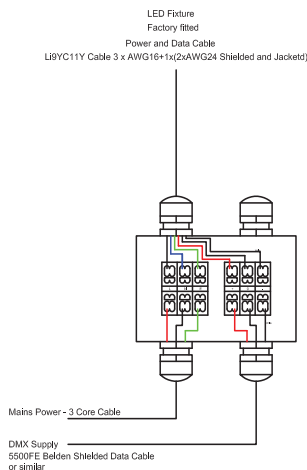

Single Product