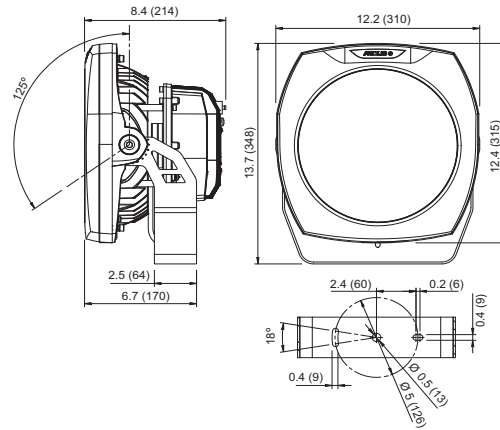

ArcSource Outdoor 48MC Int tm

Client: _____

Project: _____

Specifier: _____

Type: _____ Qty: _____

FEATURES:

- Input Voltage: 100-240 VAC 50/60Hz
- Power consumption: 130W (48MC)
- Light Source: 6 or 12 x MC LED's
- Delivered Lumen: 3798lm 11dg 48MC
- Projected LED Life: 60,000 Hrs
- Control: DMX Controller
- Housing: Cast Aluminium and Glass Cover
- Fixing Method: Stirrup / Mounting Plate
- IP Rating: IP67 (IP66 junction Box)
- Operating Ambient Temp: -20°C/+40°C [-4°F/+104°F]
- Certification: ETL / cETL , CE, RoHS
- 5 Year Warranty

How To Order							
	GROUP	VARIANT	SIZE	COLOUR	OPTIC	FINISH	OPTIONS
ARC	1	2	3	4	5	6	7
	SCE	IGL	48	RGBW - Red, Green, Blue, White SW - Smart White PW - Pure White	11° 26° 36°	S - Silver B - Black W - White C - Custom	CUS - Custom MTP - Multiple WSS - Wireless CCL - Custom Cable Length
	CCL - Leads to Junction box only from supplies (Power / Data)						
Example	ARCSOURCE OUTDOOR INTEGRAL 48 SMART WHITE 36 SILVER WIRELESS						
ARC	SCE	IGL	48	SW	36	S	WSS