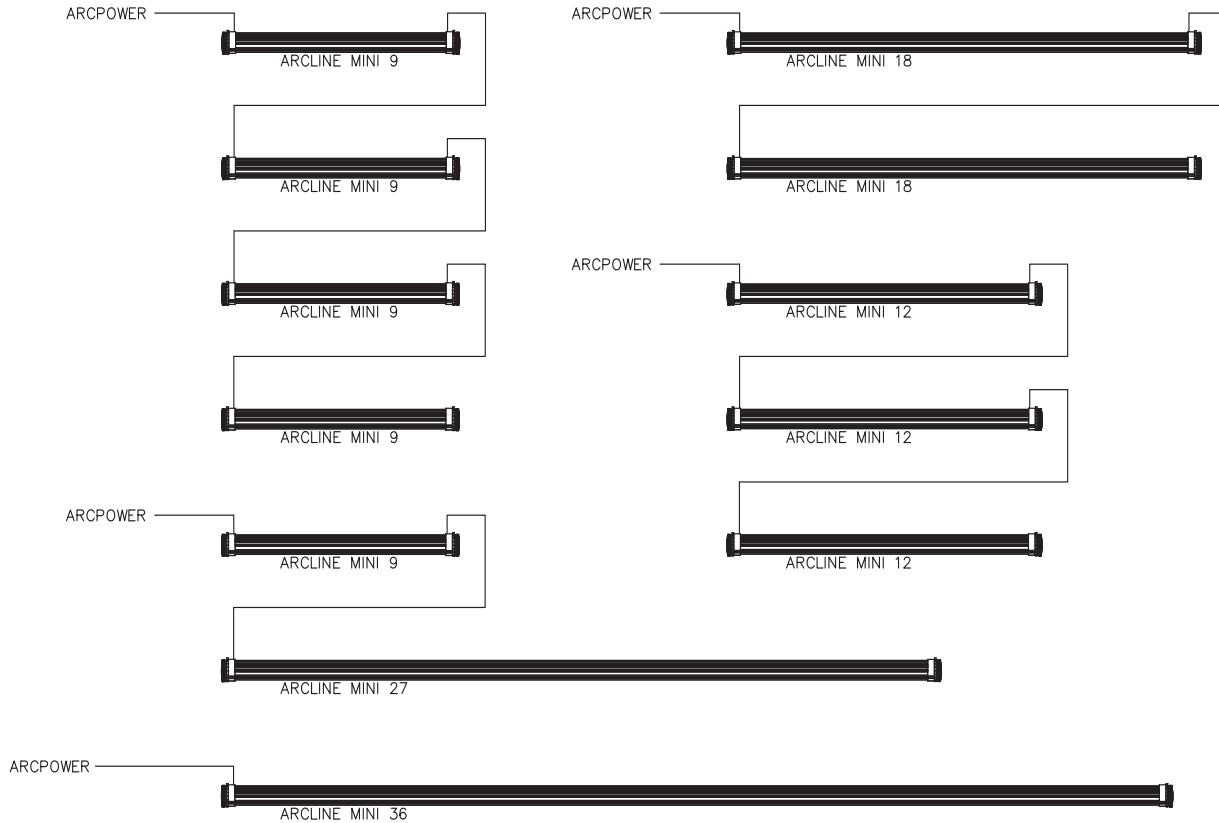

Connection Scheme:

OTHER CONFIGURATIONS ARE POSSIBLE AS LONG AS THE NUMBER OF LEDS DOES NOT EXCEED 36 PER OUTPUT OF DRIVER
PLEASE MAKE SURE YOU ORDER THE CORRECT CONFIGURATION OF IN AND IN AND OUT CONNECTION OPTIONS