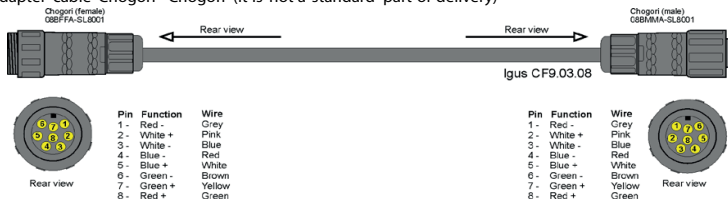

3. Adapter cable Chogori -Chogori (it is not a standard part of delivery)

ROBE lighting s.r.o., Palackeho 416 757 01 Valasske Mezirici, Czech Republic. Tel: +420 571 751 500 - Fax: +420 571 751 515 - E-mail: info@anolis.eu
UK: Anolis UK, 3 Spinney View, Stone Circle Road, Round Spinney Ind Est, NN3 8RF, Northampton, United Kingdom. Tel: +44 1604 741000 - Fax: +44 1604 741041 - E-mail: info@anolis.co.uk
USA: Anolis Lighting, 12349 SW 53rd Street, Suite 202, Cooper City, Florida 33330, U.S.A. Tel: +1 844 426 6547 - +1-844-4 ANOLIS - Fax: [954] 680-1910 - E-mail: info@anolislighting.com
AUS: Anolis Australia, 28 Expo Court, Ashmore, 4215, Queensland, Australia. Tel: +61 7 5509 4633 - Fax: +61 7 5509 4677 - E-mail: info@anolis.com.au
AUS: Anolis Australia, 5 Phillip Court, Port Melbourne, 3207, Victoria, Australia. Tel: +61 7 5509 4633 - Fax: +61 7 5509 4677 - E-mail: info@anolis.com.au
Asia and Pacific: Anolis Asia and Pacific, 12 New Ind Road, #02-05 Morningstar Centre, S-536202, Singapore. Tel: +65 6280 8558 - Fax: +65 6280 2896 - E-mail: asiapacific@anolis.eu
Middle East: Anolis Middle East, Office Nbr 507 5th Floor, Al Asmawi Building DIP 1, Dubai, UAE. Po Box: 391 898 - Tel: +971 4 885 3223 - E-mail: middleeast@anolis.eu
Russia and CIS: Taganskaya str. 26-1-72, 109004 Moscow, Russia. Tel: +7 495 504 9569 - E-mail: russia@anolis.eu
Central and South America: Galicia 1198 ap 303, 1100, Montevideo, Uruguay. Tel: +5982 900 67 47 - E-mail: Latam@anolis.eu

www.anolis.eu | www.anolislighting.com