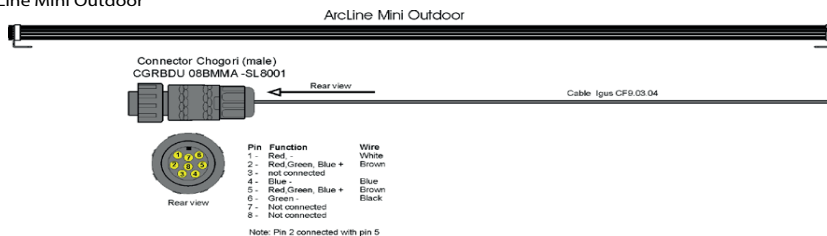

1. ArcLine Mini Outdoor