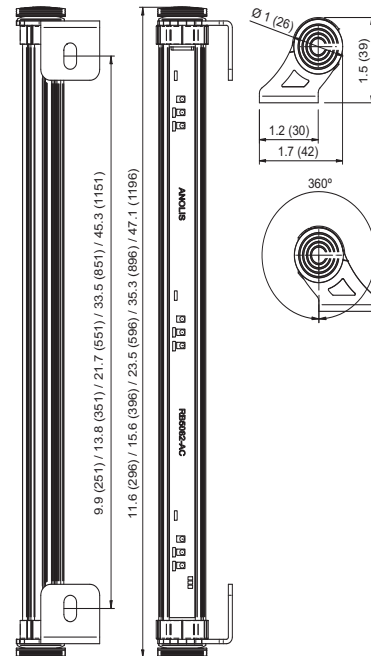

# ArcLine Outdoor Mini (Colour)™

Client: \_\_\_\_\_

Project: \_\_\_\_\_

Specifier: \_\_\_\_\_

Type: \_\_\_\_\_ Qty: \_\_\_\_\_

**FEATURES:**

- Input Voltage: 48V DC Via ArcPower Range
- Power consumption: 10.2W, 13.1W, 20.4W, 30.6W, 41W
- Light Source: 9, 12, 18, 27, 36
- Delivered Lumen: Range of 257-1023 (RGB)
- Projected LED Life: 60,000 Hrs
- Lumen Output Per Foot: 257lm (RGB)
- Control: DMX Controller
- Housing: Extruded Aluminium - Silicon Cover
- Fixing Method: Mounting Brackets
- IP Rating: IP67
- Operating Ambient Temp: -20°C/+40°C [-4°F/+104°F]
- Certification: ETL / cETL, CE, RoHS
- 5 Year Warranty