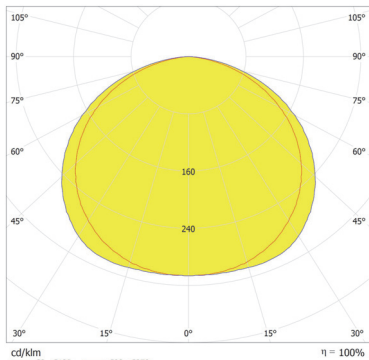

Photometric Data:

For foot Candles divide lux by 10.7

ArcLine Outdoor Mini 9 RGB - Non Optic

Distance [m]	Cone Diameter [m]	E(0°)	E(C90)	E(C270)	Illuminance [lx]
0.5	2.01 1.70	315	63.6° 14	99.5° 21	
1.0	4.03 3.40	79	63.6° 3	99.5° 5	
1.5	6.04 5.09	35	63.6° 2	99.5° 2	
2.0	8.06 6.79	20	63.6° 1	99.5° 1	
2.5	10.07 8.49	13	63.6° 1	99.5° 1	
3.0	12.09 10.19	9	63.6° 0	99.5° 1	

Distance [m] Cone Diameter [m]
— CD - C180 (Half-value Angle: 119.0°)
— C90 - C270 (Half-value Angle: 127.2°)

Total Luminous Flux: 257lm