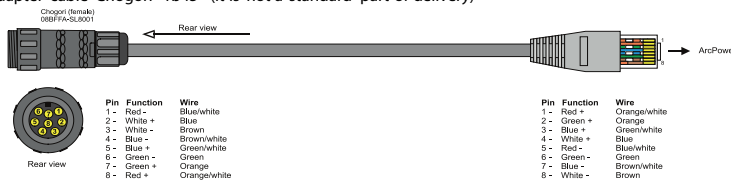

2. Adapter cable Chogori -RJ45 (it is not a standard part of delivery)