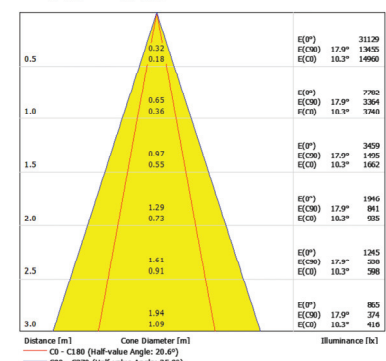

ArcLine Optic 40MC - 21°x36°

Total Luminous Flux: 2302lm

ROBE lighting s.r.o., Palackeho 416 757 01 Valasska Mezirici, Czech Republic. Tel: +420 571 751 500 - Fax: +420 571 751 515 - E-mail: info@anolis.eu
UK: Anolis UK, 3 Spinney View, Stone Circle Road, Round Spinney Ind Est, NN3 8RF, Northampton, United Kingdom. Tel: +44 1604 741000 - Fax: +44 1604 741041 - E-mail: info@anolis.co.uk
USA: Anolis Lighting, 12349 SW 53rd Street, Suite 202, Cooper City, Florida 33330, U.S.A. Tel: +1 844 426 6547 - +1-844-4 ANOLIS - Fax: (954) 680-1910 - E-mail: info@anolislighting.com
AUS: Anolis Australia, 28 Expo Court, Ashmore, 4215, Queensland, Australia. Tel: +61 7 5509 4633 - Fax: +61 7 5509 4677 - E-mail: info@anolis.com.au
AUS: Anolis Australia, 5 Phillip Court, Port Melbourne, 3207, Victoria, Australia. Tel: +61 7 5509 4633 - Fax: +61 7 5509 4677 - E-mail: info@anolis.com.au
Asia and Pacific: Anolis Asia and Pacific, 12 New Ind Road, #02-05 Morningstar Centre, S-536202, Singapore. Tel: +65 6280 8558 - Fax: +65 6280 2896 - E-mail: asiapacific@anolis.eu
Middle East: Anolis Middle East, Office Nbr 507 5th Floor, Al Asmawi Building DIP 1, Dubai, UAE. Po Box: 391 898 - Tel: +971 4 885 3223 - E-mail: middleeast@anolis.eu
Russia and CIS: Taganskaya str. 26-1-72, 109004 Moscow, Russia. Tel: +7 495 504 9569 - E-mail: russia@anolis.eu
Central and South America: Galicia 1198 ap 303, 1100, Montevideo, Uruguay. Tel: +5982 900 67 47 - E-mail: Latam@anolis.eu

www.anolis.eu | www.anolislighting.com