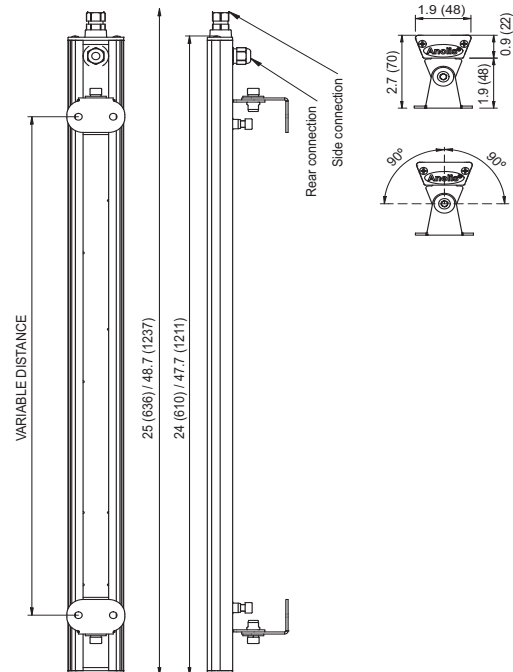

ArcLine Optic (Multi-Chip) tm

Client: _____

Project: _____

Specifier: _____

Type: _____ Qty: _____

FEATURES:

- Input Voltage: 48V DC Via ArcPower Range
- Power consumption: 22W, 44W
- Light Source: 5, 10
- Delivered Lumen: Range of 1114 - 2222lm
- Projected LED Life: 50,000 Hrs
- Lumen Output Per Foot: 557lm
- Control: DMX Controller
- Housing: Extruded Aluminium - Glass Cover
- Fixing Method: Mounting Brackets
- IP Rating: IP2X
- Operating Ambient Temp: -20°C/+40°C [-4°F/+104°F]
- Certification: ETL / cETL, CE, RoHS
- 5 Year Warranty

www.anolis.eu | www.anolislighting.com

Product Specification:

Electrical	Input Voltage		48V DC
	Power Consumption		22W, 44W
Optical	Light Source		5 x (20MC) , 10 x (40MC) x High Power LEDs
		RGBW	W = CW - 6500K, NW - 4200K
		PW	3200K, 6500K
		SW	2700K-6500K
	LED Channel		Red / Green / Blue / White, Pure White, Smart White
Beam Angle		27°, 36°, 21°x36°	
Projected Lumen Maintenance		60,000 hrs (L70@ 25°C / 77°F)	
Control	Wireless DMX (Optional Accessory)		N/A
	Control System		Anolis Lighting Controls or any Third Party DMX512 Controllers
	Power Supply		ArcPower Range
	Stand Alone Control		N/A
Physical	Width x Height x Depth	Inches	25.04, 48.7 x 3.07 x 1.97
		mm	636, 1237 x 78 x 50
	Weight	lbs	2.43, 4.19
		kg	1.1, 1.9
	Housing		Extruded Aluminium Glass cover
	Fixture Cable and Connections		24 AWG x 4P Cat 5 - 1.5m (4.92ft) - RJ45
	Fixing Method		Mounting Brackets
	Adjustability		+/-90°
	IP Rating		IP2X
	IK Rating		IK**
	Cooling system		Convection
	Operating Ambient Temperature		-20°C / +40°C (-4°F / +104°F)
	Operating Temperature		+50°C @ Ambient +40°C (+122°F @ Ambient +104°F)
Certification	Listings		ETL / cETL, CE, RoHS