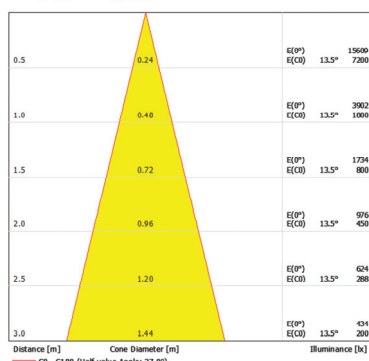

Photometric Data:

For foot Candles divide lux by 10.7

ArcLine Optic 20MC - 27°

Total Luminous Flux: 1114lm