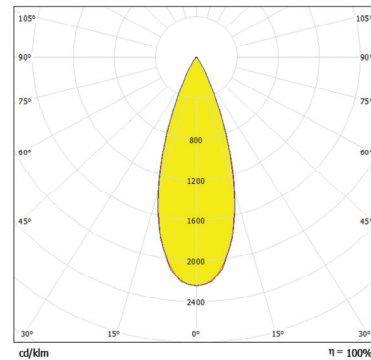

www.anolis.eu | www.anolislighting.com

Product Specification:

Electrical	Input Voltage		48V DC
	Power Consumption		22W, 44W
Optical	Light Source		5 x (20MC) , 10 x (40MC) x High Power LEDs
		RGBW	W = CW - 6500K, NW - 4200K
		PW	3200K, 6500K
		SW	2700K-6500K
	LED Channel		Red / Green / Blue / White, Pure White, Smart White
Beam Angle		27°, 36°, 21°x36°	
Projected Lumen Maintenance		60,000 hrs (L70@ 25°C / 77°F)	
Control	Wireless DMX (Optional Accessory)		N/A
	Control System		Anolis Lighting Controls or any Third Party DMX512 Controllers
	Power Supply		ArcPower Range
	Stand Alone Control		N/A
Physical	Width x Height x Depth	Inches	25.04, 48.7 x 3.07 x 1.97
		mm	636, 1237 x 78 x 50
	Weight	lbs	2.43, 4.19
		kg	1.1, 1.9
	Housing		Extruded Aluminium Glass cover
	Fixture Cable and Connections		24 AWG x 4P Cat 5 - 1.5m (4.92ft) - RJ45
	Fixing Method		Mounting Brackets
	Adjustability		+/-90°
	IP Rating		IP2X
	IK Rating		IK**
	Cooling system		Convection
	Operating Ambient Temperature		-20°C / +40°C (-4°F / +104°F)
	Operating Temperature		+50°C @ Ambient +40°C (+122°F @ Ambient +104°F)
Certification	Listings		ETL / cETL, CE, RoHS

www.anolis.eu | www.anolislighting.com

Photometric Data:

For foot Candles divide lux by 10.7

ArcLine Optic 20MC - 27°

Total Luminous Flux: 1114lm

ArcLine Optic 20MC - 36°

Total Luminous Flux: 1190lm

ArcLine Optic 20MC - 21°x36°