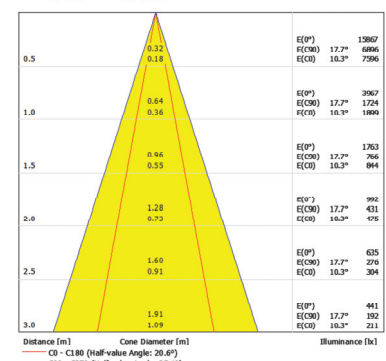

www.anolis.eu | www.anolislighting.com

Product Specification:

Electrical	Input Voltage		48V DC
	Power Consumption		22W, 44W
Optical	Light Source		5 x (20MC) , 10 x (40MC) x High Power LEDs
		RGBW	W = CW - 6500K, NW - 4200K
		PW	3200K, 6500K
		SW	2700K-6500K
	LED Channel		Red / Green / Blue / White, Pure White, Smart White
Beam Angle		27°, 36°, 21°x36°	
Projected Lumen Maintenance		60,000 hrs (L70@ 25°C / 77°F)	
Control	Wireless DMX (Optional Accessory)		N/A
	Control System		Anolis Lighting Controls or any Third Party DMX512 Controllers
	Power Supply		ArcPower Range
	Stand Alone Control		N/A
Physical	Width x Height x Depth	Inches	25.04, 48.7 x 3.07 x 1.97
		mm	636, 1237 x 78 x 50
	Weight	lbs	2.43, 4.19
		kg	1.1, 1.9
	Housing		Extruded Aluminium Glass cover
	Fixture Cable and Connections		24 AWG x 4P Cat 5 - 1.5m (4.92ft) - RJ45
	Fixing Method		Mounting Brackets
	Adjustability		+/-90°
	IP Rating		IP2X
	IK Rating		IK**
	Cooling system		Convection
	Operating Ambient Temperature		-20°C / +40°C (-4°F / +104°F)
	Operating Temperature		+50°C @ Ambient +40°C (+122°F @ Ambient +104°F)
Certification	Listings		ETL / cETL, CE, RoHS

www.anolis.eu | www.anolislighting.com

Photometric Data:

For foot Candles divide lux by 10.7

ArcLine Optic 20MC - 27°

Total Luminous Flux: 1114lm

ArcLine Optic 20MC - 36°

Total Luminous Flux: 1190lm

ArcLine Optic 20MC - 21°x36°