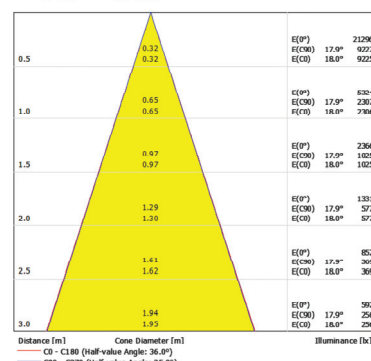

ArcLine Optic 40MC - 36°

Total Luminous Flux: 2369lm