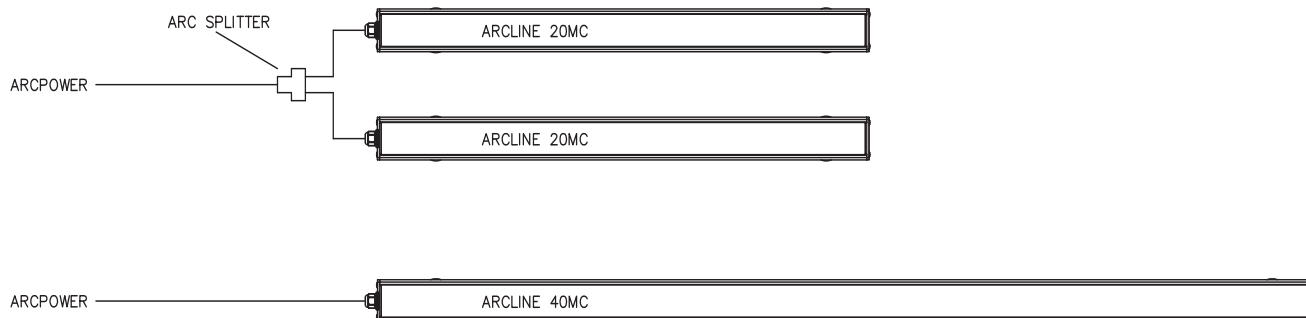

Connection Scheme:

ROBE lighting s.r.o, Palackeho 416 757 01 Valasske Mezirici, Czech Republic. Tel: +420 571 751 500 - Fax: +420 571 751 515 - E.mail: info@anolis.eu
UK: Anolis UK, 3 Spinney View, Stone Circle Road, Round Spinney Ind Est, NN3 8RF, Northampton, United Kingdom. Tel: +44 1604 741000 - Fax: +44 1604 741041 - E.mail: info@anolis.co.uk
USA: Anolis Lighting, 12349 SW 53rd Street, Suite 202, Cooper City, Florida 33330, U.S.A. Tel: +1 844 426 6547 - +1-844-4 ANOLIS - Fax: [954] 680-1910 - E.mail: info@anolislighting.com
AUS: Anolis Australia, 28 Expo Court, Ashmore, 4215, Queensland, Australia. Tel: +61 7 5509 4633 - Fax: +61 7 5509 4677 - E.mail: info@anolis.com.au
AUS: Anolis Australia, 5 Phillip Court, Port Melbourne, 3207, Victoria, Australia. Tel: +61 7 5509 4633 - Fax: +61 7 5509 4677 - E.mail: info@anolis.com.au
Asia and Pacific: Anolis Asia and Pacific, 12 New Ind Road, #02-05 Morningstar Centre, S-536202, Singapore. Tel: +65 6280 8558 - Fax: +65 6280 2896 - E.mail: asiapacific@anolis.eu
Middle East: Anolis Middle East, Office Nbr 507 5th Floor, Al Asmawi Building DIP 1, Dubai, UAE. Po Box: 391 898 - Tel: +971 4 885 3223 - E.mail: middleeast@anolis.eu
Russia and CIS: Taganskaya str. 26-1-72, 109004 Moscow, Russia. Tel: +7 495 504 9569 - E.mail: russia@anolis.eu
Central and South America: Galicia 1198 ap 303, 1100, Montevideo, Uruguay. Tel: +5982 900 67 47 - E.mail: Latam@anolis.eu

www.anolis.eu | www.anolislighting.com