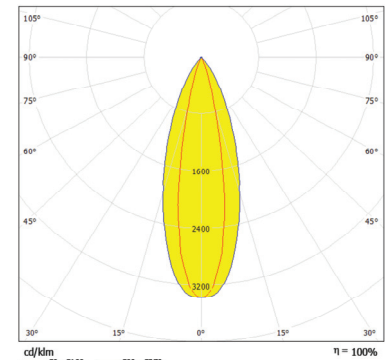

ArcLine Optic 40MC - 21°x36°

Total Luminous Flux: 2302lm

ROBE lighting s.r.o., Palackeho 416 757 01 Valasska Mezirici, Czech Republic. Tel: +420 571 751 500 - Fax: +420 571 751 515 - E-mail: info@anolis.eu
UK: Anolis UK, 3 Spinney View, Stone Circle Road, Round Spinney Ind Est, NN3 8RF, Northampton, United Kingdom. Tel: +44 1604 741000 - Fax: +44 1604 741041 - E-mail: info@anolis.co.uk
USA: Anolis Lighting, 12349 SW 53rd Street, Suite 202, Cooper City, Florida 33330, U.S.A. Tel: +1 844 426 6547 - +1-844-4 ANOLIS - Fax: (954) 680-1910 - E-mail: info@anolislighting.com
AUS: Anolis Australia, 28 Expo Court, Ashmore, 4215, Queensland, Australia. Tel: +61 7 5509 4633 - Fax: +61 7 5509 4677 - E-mail: info@anolis.com.au
AUS: Anolis Australia, 5 Phillip Court, Port Melbourne, 3207, Victoria, Australia. Tel: +61 7 5509 4633 - Fax: +61 7 5509 4677 - E-mail: info@anolis.com.au
Asia and Pacific: Anolis Asia and Pacific, 12 New Ind Road, #02-05 Morningstar Centre, S-536202, Singapore. Tel: +65 6280 8558 - Fax: +65 6280 2896 - E-mail: asiapacific@anolis.eu
Middle East: Anolis Middle East, Office Nbr 507 5th Floor, Al Asmawi Building DIP 1, Dubai, UAE. Po Box: 391 898 - Tel: +971 4 885 3223 - E-mail: middleeast@anolis.eu
Russia and CIS: Taganskaya str. 26-1-72, 109004 Moscow, Russia. Tel: +7 495 504 9569 - E-mail: russia@anolis.eu
Central and South America: Galicia 1198 ap 303, 1100, Montevideo, Uruguay. Tel: +5982 900 67 47 - E-mail: Latam@anolis.eu

www.anolis.eu | www.anolislighting.com