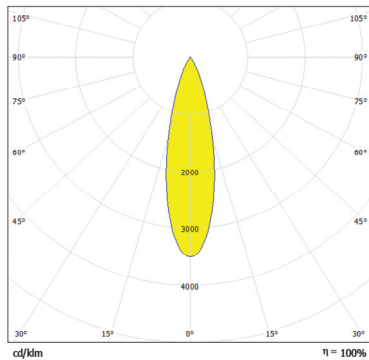

www.anolis.eu | www.anolislighting.com

Product Specification:

Electrical	Input Voltage		48V DC
	Power Consumption		22W, 44W
Optical	Light Source		5 x (20MC) , 10 x (40MC) x High Power LEDs
		RGBW	W = CW - 6500K, NW - 4200K
		PW	3200K, 6500K
		SW	2700K-6500K
	LED Channel		Red / Green / Blue / White, Pure White, Smart White
Beam Angle		27°, 36°, 21°x36°	
Projected Lumen Maintenance		60,000 hrs (L70@ 25°C / 77°F)	
Control	Wireless DMX (Optional Accessory)		N/A
	Control System		Anolis Lighting Controls or any Third Party DMX512 Controllers
	Power Supply		ArcPower Range
	Stand Alone Control		N/A
Physical	Width x Height x Depth	Inches	25.04, 48.7 x 3.07 x 1.97
		mm	636, 1237 x 78 x 50
	Weight	lbs	2.43, 4.19
		kg	1.1, 1.9
	Housing		Extruded Aluminium Glass cover
	Fixture Cable and Connections		24 AWG x 4P Cat 5 - 1.5m (4.92ft) - RJ45
	Fixing Method		Mounting Brackets
	Adjustability		+/-90°
	IP Rating		IP2X
	IK Rating		IK**
	Cooling system		Convection
	Operating Ambient Temperature		-20°C / +40°C (-4°F / +104°F)
	Operating Temperature		+50°C @ Ambient +40°C (+122°F @ Ambient +104°F)
Certification	Listings		ETL / cETL, CE, RoHS

www.anolis.eu | www.anolislighting.com

Photometric Data:

For foot Candles divide lux by 10.7

ArcLine Optic 20MC - 27°

Total Luminous Flux: 1114lm

ArcLine Optic 20MC - 36°

Total Luminous Flux: 1190lm

ArcLine Optic 20MC - 21°x36°