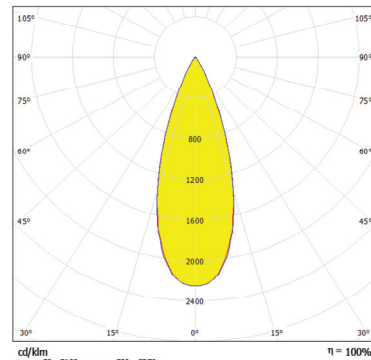

ArcLine Optic 40MC - 36°

Total Luminous Flux: 2369lm