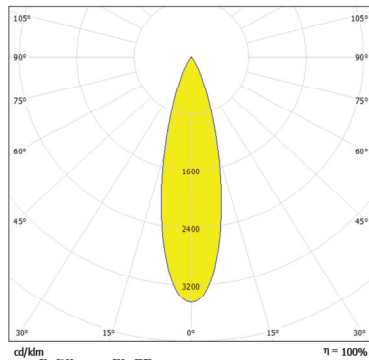

ArcLine Optic 40MC - 27°

Total Luminous Flux: 2222lm