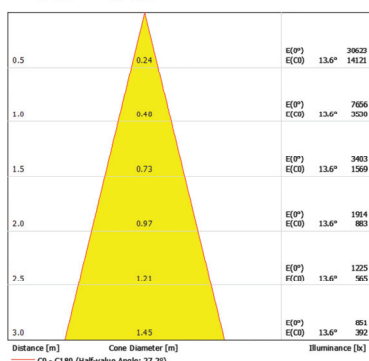

ArcLine Optic 40MC - 27°

Total Luminous Flux: 2222lm