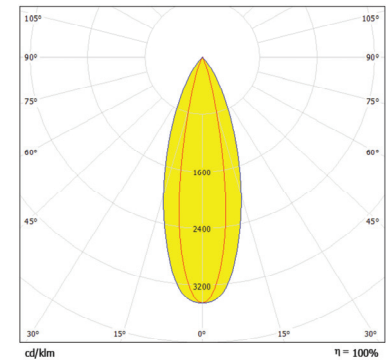

www.anolis.eu | www.anolislighting.com

Product Specification:

Electrical	Input Voltage		48V DC
	Power Consumption		22W, 44W
Optical	Light Source		5 x (20MC) , 10 x (40MC) x High Power LEDs
		RGBW	W = CW - 6500K, NW - 4200K
		PW	3200K, 6500K
		SW	2700K-6500K
	LED Channel		Red / Green / Blue / White, Pure White, Smart White
Beam Angle		27°, 36°, 21°x36°	
Projected Lumen Maintenance		60,000 hrs (L70@ 25°C / 77°F)	
Control	Wireless DMX (Optional Accessory)		N/A
	Control System		Anolis Lighting Controls or any Third Party DMX512 Controllers
	Power Supply		ArcPower Range
	Stand Alone Control		N/A
Physical	Width x Height x Depth	Inches	25.04, 48.7 x 3.07 x 1.97
		mm	636, 1237 x 78 x 50
	Weight	lbs	2.43, 4.19
		kg	1.1, 1.9
	Housing		Extruded Aluminium Glass cover
	Fixture Cable and Connections		24 AWG x 4P Cat 5 - 1.5m (4.92ft) - RJ45
	Fixing Method		Mounting Brackets
	Adjustability		+/-90°
	IP Rating		IP2X
	IK Rating		IK**
	Cooling system		Convection
	Operating Ambient Temperature		-20°C / +40°C (-4°F / +104°F)
	Operating Temperature		+50°C @ Ambient +40°C (+122°F @ Ambient +104°F)
Certification	Listings		ETL / cETL, CE, RoHS

www.anolis.eu | www.anolislighting.com

Photometric Data:

For foot Candles divide lux by 10.7

ArcLine Optic 20MC - 27°

Total Luminous Flux: 1114lm

ArcLine Optic 20MC - 36°

Total Luminous Flux: 1190lm

ArcLine Optic 20MC - 21°x36°