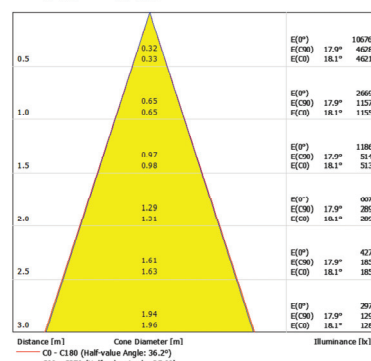

www.anolis.eu | www.anolislighting.com

Product Specification:

Electrical	Input Voltage		48V DC
	Power Consumption		22W, 44W
Optical	Light Source		5 x (20MC) , 10 x (40MC) x High Power LEDs
		RGBW	W = CW - 6500K, NW - 4200K
		PW	3200K, 6500K
		SW	2700K-6500K
	LED Channel		Red / Green / Blue / White, Pure White, Smart White
Beam Angle		27°, 36°, 21°x36°	
Projected Lumen Maintenance		60,000 hrs (L70@ 25°C / 77°F)	
Control	Wireless DMX (Optional Accessory)		N/A
	Control System		Anolis Lighting Controls or any Third Party DMX512 Controllers
	Power Supply		ArcPower Range
	Stand Alone Control		N/A
Physical	Width x Height x Depth	Inches	25.04, 48.7 x 3.07 x 1.97
		mm	636, 1237 x 78 x 50
	Weight	lbs	2.43, 4.19
		kg	1.1, 1.9
	Housing		Extruded Aluminium Glass cover
	Fixture Cable and Connections		24 AWG x 4P Cat 5 - 1.5m (4.92ft) - RJ45
	Fixing Method		Mounting Brackets
	Adjustability		+/-90°
	IP Rating		IP2X
	IK Rating		IK**
	Cooling system		Convection
	Operating Ambient Temperature		-20°C / +40°C (-4°F / +104°F)
	Operating Temperature		+50°C @ Ambient +40°C (+122°F @ Ambient +104°F)
Certification	Listings		ETL / cETL, CE, RoHS

www.anolis.eu | www.anolislighting.com

Photometric Data:

For foot Candles divide lux by 10.7

ArcLine Optic 20MC - 27°

Total Luminous Flux: 1114lm

ArcLine Optic 20MC - 36°

Total Luminous Flux: 1190lm

ArcLine Optic 20MC - 21°x36°