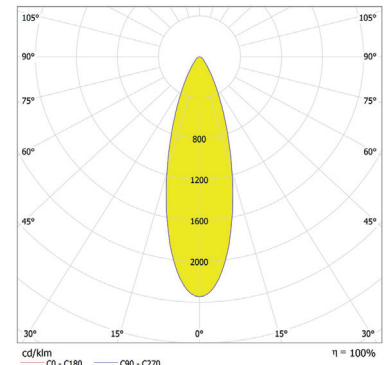

Distance [m] Cone Diameter [m] Illuminance [lx]
C0 - C180 (Half-value Angle: 15.4°)

Total Luminous Flux: 3534lm

ArcLine Outdoor Optic 36 CW - 37°

Distance [m]	Cone Diameter [m]	E(0°) E(C0)	E(0°) E(C0)
0.5	0.34	26303 18.6° 11211	
1.0	0.67	6576 18.6° 2803	
1.5	1.01	2923 18.6° 1246	
2.0	1.35	1644 18.6° 701	
2.5	1.68	1052 18.6° 448	
3.0	2.02	731 18.6° 311	

Distance [m] Cone Diameter [m] Illuminance [lx]
C0 - C180 (Half-value Angle: 37.2°)

Total Luminous Flux: 3372lm

ArcLine Outdoor Optic 36 CW - 25°

Distance [m]	Cone Diameter [m]	E(0°) E(C0)	E(0°) E(C0)
0.5	0.22	54065 12.5° 25358	
1.0	0.44	13516 12.5° 6339	
1.5	0.67	6007 12.5° 2818	
2.0	0.89	3379 12.5° 1585	
2.5	1.11	2163 12.5° 1014	
3.0	1.33	1502 12.5° 704	

Distance [m] Cone Diameter [m] Illuminance [lx]
C0 - C180 (Half-value Angle: 25.0°)

Total Luminous Flux: 3480lm

ArcLine Outdoor Optic 36 CW - 44°x17°

Distance [m]	Cone Diameter [m]	E(0°) E(C0)	E(0°) E(C0)
0.5	0.41	49852 22.1° 18324 8.5° 22380	
1.0	0.81	11463 22.1° 4581 8.5° 5597	
1.5	1.22	5895 22.1° 2036 8.5° 2488	
2.0	1.62	2866 22.1° 1145 8.5° 1399	
2.5	2.03	1834 22.1° 733 8.5° 896	
3.0	2.44	1274 22.1° 509 8.5° 622	

Distance [m] Cone Diameter [m] Illuminance [lx]
C0 - C180 (Half-value Angle: 17.0°)
C90 - C270 (Half-value Angle: 44.2°)

Total Luminous Flux: 3480lm

For foot Candles divide lux by 10.7

ArcLine Outdoor Optic 36 CW - 31°