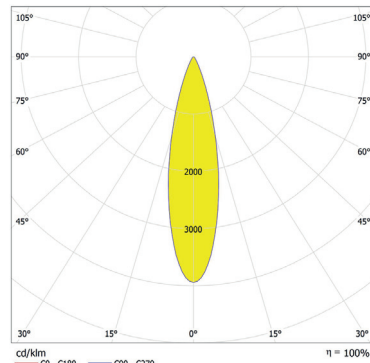

Total Luminous Flux: 524lm

ArcLine Outdoor Optic 6 WW - 35°

Distance [m]	Cone Diameter [m]	E(0°) [E(CD)]	E(17.3°) [E(CD)]	Illuminance [lx]
0.5	0.31	4410	1955	
1.0	0.62	1118	489	
1.5	0.93	497	217	
2.0	1.25	279	122	
2.5	1.56	179	78	
3.0	1.87	124	54	

Total Luminous Flux: 537lm

ArcLine Outdoor Optic 6 WW - 45°x18°

Distance [m]	Cone Diameter [m]	E(0°) [E(CD)]	E(9.0°) [E(CD)]	E(22.2°) [E(CD)]	Illuminance [lx]
0.5	0.41	6815	2728	1296	
1.0	0.82	1704	682	324	
1.5	1.22	757	303	144	
2.0	1.63	426	170	81	
2.5	2.04	273	109	52	
3.0	2.45	189	76	36	

www.anolis.eu | www.anolislighting.com

Photometric Data:

ArcLine Outdoor Optic 12 CW - 15°

Distance [m]	Cone Diameter [m]	E(0°) [lx]	E(C90) [lx]
0.5	0.14	38869	19124
1.0	0.27	9717	4781
1.5	0.41	4319	2125
2.0	0.54	2428	1195
2.5	0.68	1555	765
3.0	0.81	1080	531

Distance [m] Cone Diameter [m] Illuminance [lx]
C0 - C180 (Half-value Angle: 15.4°)

Total Luminous Flux: 1178lm

ArcLine Outdoor Optic 12 CW - 25°

Distance [m]	Cone Diameter [m]	E(0°) [lx]	E(C90) [lx]
0.5	0.22	18016	8450
1.0	0.44	4504	2113
1.5	0.67	2002	939
2.0	0.89	1138	528
2.5	1.11	721	338
3.0	1.33	500	235