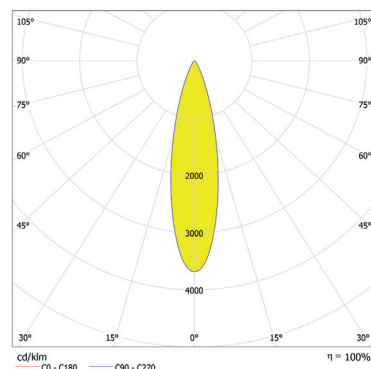

Distance [m] Cone Diameter [m] Illuminance [lx]
C0 - C180 (Half-value Angle: 37.2°)

Total Luminous Flux: 3372lm

ArcLine Outdoor Optic 36 CW - 25°

Distance [m]	Cone Diameter [m]	E(0°) E(C0)	E(0°) E(C0)
0.5	0.22	54065 12.5° 25358	
1.0	0.44	13516 12.5° 6339	
1.5	0.67	6007 12.5° 2818	
2.0	0.89	3379 12.5° 1585	
2.5	1.11	2163 12.5° 1014	
3.0	1.33	1502 12.5° 704	

Distance [m] Cone Diameter [m] Illuminance [lx]
C0 - C180 (Half-value Angle: 25.0°)

Total Luminous Flux: 3480lm

ArcLine Outdoor Optic 36 CW - 44°x17°

Distance [m]	Cone Diameter [m]	E(0°) E(C0)	E(0°) E(C0)
0.5	0.41	49852 22.1° 18324 8.5° 22380	
1.0	0.81	11463 22.1° 4581 8.5° 5597	
1.5	1.22	5895 22.1° 2036 8.5° 2488	
2.0	1.62	2866 22.1° 1145 8.5° 1399	
2.5	2.03	1834 22.1° 733 8.5° 896	
3.0	2.44	1274 22.1° 509 8.5° 622	

www.anolis.eu | www.anolislighting.com

Photometric Data:

ArcLine Outdoor Optic 36 WW - 16°

Distance [m]	Cone Diameter [m]	E(0°)	E(CO)	Illuminance [lx]
0.5	0.14	101144	49713	
1.0	0.28	25286	12438	
1.5	0.42	11238	5524	
2.0	0.56	6321	3107	
2.5	0.70	4046	1969	
3.0	0.84	2810	1381	

Distance [m] Cone Diameter [m] Illuminance [lx]
 — CO - C180 (Half-value Angle: 16.0°)

Total Luminous Flux: 3408lm

ArcLine Outdoor Optic 36 WW - 25°

Distance [m]	Cone Diameter [m]	E(0°)	E(CO)	Illuminance [lx]
0.5	0.23	47712	22181	
1.0	0.45	11928	5945	
1.5	0.68	5301	2465	
2.0	0.90	2882	1386	
2.5	1.13	1908	887	
3.0	1.35	1325	616	