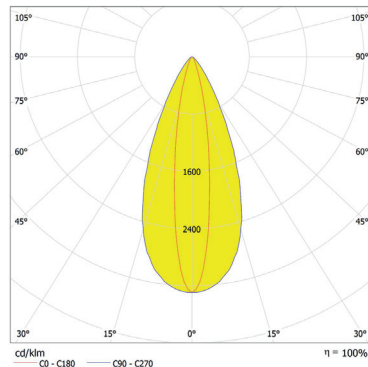

Distance [m] Cone Diameter [m] Illuminance [lx]
C0 - C180 (Half-value Angle: 15.4°)

Total Luminous Flux: 1767lm

ArcLine Outdoor Optic 18 CW - 25°

Distance [m]	Cone Diameter [m]	E(0°)	E(C0)	E(C90)	E(C270)	Illuminance [lx]
0.5	0.22	27033	12.5°	12679		
1.0	0.44	6758	12.5°	3179		
1.5	0.67	3004	12.5°	1409		
2.0	0.89	1690	12.5°	792		
2.5	1.11	1081	12.5°	507		
3.0	1.33	751	12.5°	352		

Distance [m] Cone Diameter [m] Illuminance [lx]
C0 - C180 (Half-value Angle: 25.0°)

Total Luminous Flux: 1715lm

For foot Candles divide lux by 10.7

ArcLine Outdoor Optic 18 CW - 31°

Distance [m]	Cone Diameter [m]	E(0°)	E(C0)	E(C90)	E(C270)	Illuminance [lx]
0.5	0.28	15400	15.6°	6931		
1.0	0.56	3850	15.6°	1732		
1.5	0.84	1711	15.6°	770		
2.0	1.12	962	15.6°	433		
2.5	1.40	616	15.6°	277		
3.0	1.68	428	15.6°	193		

Distance [m] Cone Diameter [m] Illuminance [lx]
C0 - C180 (Half-value Angle: 31.2°)

Total Luminous Flux: 1640lm

ArcLine Outdoor Optic 18 CW - 37°

Distance [m]	Cone Diameter [m]	E(0°)	E(C0)	E(C90)	E(C270)	Illuminance [lx]
0.5	0.34	13151	18.6°	5605		
1.0	0.67	3288	18.6°	1404		
1.5	1.01	1461	18.6°	623		
2.0	1.35	822	18.6°	350		
2.5	1.68	526	18.6°	224		
3.0	2.02	365	18.6°	156		

Distance [m] Cone Diameter [m] Illuminance [lx]
C0 - C180 (Half-value Angle: 37.2°)

Total Luminous Flux: 1686lm

ArcLine Outdoor Optic 18 CW - 44°x17°

Distance [m]	Cone Diameter [m]	E(0°)	E(C0)	E(C90)	E(C270)	Illuminance [lx]
0.5	0.41	22926	22.1°	9162	11195	
1.0	0.81	5732	22.1°	2291	2799	
1.5	1.22	2547	22.1°	1018	1244	
2.0	1.62	1433	22.1°	573	700	
2.5	2.03	917	22.1°	366	448	
3.0	2.44	637	22.1°	255	311	