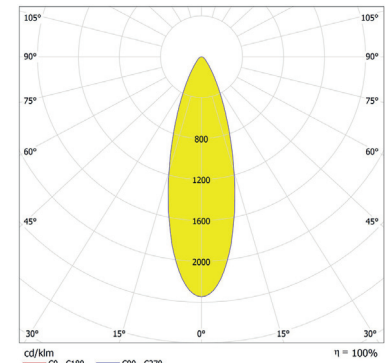

Total Luminous Flux: 537lm

ArcLine Outdoor Optic 6 WW - 45°x18°

Distance [m]	Cone Diameter [m]	E(0°) [E(CD)]	E(9.0°) [E(CD)]	E(22.2°) [E(CD)]	Illuminance [lx]
0.5	0.41	6815	2728	1296	
1.0	0.82	1704	682	324	
1.5	1.22	757	303	144	
2.0	1.63	426	170	81	
2.5	2.04	273	109	52	
3.0	2.45	189	76	36	

www.anolis.eu | www.anolislighting.com

Photometric Data:

ArcLine Outdoor Optic 12 CW - 15°

Distance [m]	Cone Diameter [m]	E(0°) [lx]	E(C90) [lx]
0.5	0.14	38869	19124
1.0	0.27	9717	4781
1.5	0.41	4319	2125
2.0	0.54	2428	1195
2.5	0.68	1555	765
3.0	0.81	1080	531

Distance [m] Cone Diameter [m] Illuminance [lx]
C0 - C180 (Half-value Angle: 15.4°)

Total Luminous Flux: 1178lm

ArcLine Outdoor Optic 12 CW - 25°

Distance [m]	Cone Diameter [m]	E(0°) [lx]	E(C90) [lx]
0.5	0.22	18016	8450
1.0	0.44	4504	2113
1.5	0.67	2002	939
2.0	0.89	1138	528
2.5	1.11	721	338
3.0	1.33	500	235

Distance [m] Cone Diameter [m] Illuminance [lx]
C0 - C180 (Half-value Angle: 25.0°)

Total Luminous Flux: 1143lm

For foot Candles divide lux by 10.7

ArcLine Outdoor Optic 12 CW - 31°

Distance [m]	Cone Diameter [m]	E(0°) [lx]	E(C90) [lx]
0.5	0.28	10263	4619
1.0	0.56	2566	1155
1.5	0.84	1140	513
2.0	1.12	641	289
2.5	1.40	411	185
3.0	1.68	285	128