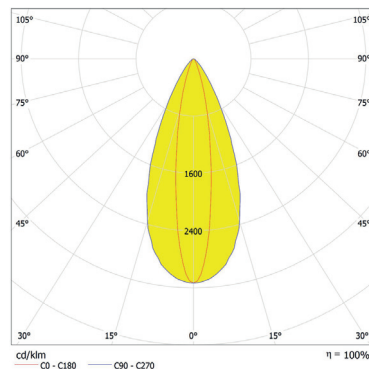

Total Luminous Flux: 568lm

ArcLine Outdoor Optic 6 WW - 25°

Distance [m]	Cone Diameter [m]	E(0°) [E(CD)]	E(12.7°) [E(CD)]	Illuminance [lx]
0.5	0.23	7952	3697	
1.0	0.45	1988	924	
1.5	0.68	884	411	
2.0	0.90	497	231	
2.5	1.13	318	148	
3.0	1.35	221	103	

Total Luminous Flux: 540lm

ArcLine Outdoor Optic 6 WW - 28°

Distance [m]	Cone Diameter [m]	E(0°) [E(CD)]	E(14.1°) [E(CD)]	Illuminance [lx]
0.5	0.25	5678	2597	
1.0	0.50	1420	649	
1.5	0.75	631	289	
2.0	1.00	355	162	
2.5	1.26	227	104	
3.0	1.51	158	72	

Total Luminous Flux: 524lm

ArcLine Outdoor Optic 6 WW - 35°

Distance [m]	Cone Diameter [m]	E(0°) [E(CD)]	E(17.3°) [E(CD)]	Illuminance [lx]
0.5	0.31	4410	1955	
1.0	0.62	1118	489	
1.5	0.93	497	217	
2.0	1.25	279	122	
2.5	1.56	179	78	
3.0	1.87	124	54	

Total Luminous Flux: 537lm

ArcLine Outdoor Optic 6 WW - 45°x18°

Distance [m]	Cone Diameter [m]	E(0°) [E(CD)]	E(9.0°) [E(CD)]	E(22.2°) [E(CD)]	Illuminance [lx]
0.5	0.41	6815	2728	1296	
1.0	0.82	1704	682	324	
1.5	1.22	757	303	144	
2.0	1.63	426	170	81	
2.5	2.04	273	109	52	
3.0	2.45	189	76	36	