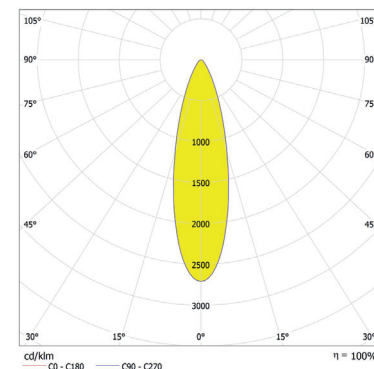

www.anolis.eu | www.anolislighting.com

Photometric Data:

ArcLine Outdoor Optic 36 WW - 16°

Distance [m]	Cone Diameter [m]	E(0°)	E(CO)	Illuminance [lx]
0.5	0.14	101144	49713	
1.0	0.28	25286	12438	
1.5	0.42	11238	5524	
2.0	0.56	6321	3107	
2.5	0.70	4046	1969	
3.0	0.84	2810	1381	

Distance [m] Cone Diameter [m] Illuminance [lx]
 — CO - C180 (Half-value Angle: 16.0°)

Total Luminous Flux: 3408lm

ArcLine Outdoor Optic 36 WW - 25°

Distance [m]	Cone Diameter [m]	E(0°)	E(CO)	Illuminance [lx]
0.5	0.23	47712	22181	
1.0	0.45	11928	5945	
1.5	0.68	5301	2465	
2.0	0.90	2882	1386	
2.5	1.13	1908	887	
3.0	1.35	1325	616	

Distance [m] Cone Diameter [m] Illuminance [lx]
 — CO - C180 (Half-value Angle: 25.4°)

Total Luminous Flux: 3240lm

For foot Candles divide lux by 10.7

ArcLine Outdoor Optic 36 WW - 28°

Distance [m]	Cone Diameter [m]	E(0°)	E(CO)	Illuminance [lx]
0.5	0.25	34090	15593	
1.0	0.50	8523	3988	
1.5	0.75	3788	1733	
2.0	1.00	2131	975	
2.5	1.26	1364	624	
3.0	1.51	947	433	

Distance [m] Cone Diameter [m] Illuminance [lx]
 — CO - C180 (Half-value Angle: 28.2°)

Total Luminous Flux: 3146lm

ArcLine Outdoor Optic 36 WW - 35°

Distance [m]	Cone Diameter [m]	E(0°)	E(CO)	Illuminance [lx]
0.5	0.31	28839	11738	
1.0	0.62	6710	2935	
1.5	0.93	2982	1304	
2.0	1.25	1677	734	
2.5	1.56	1074	470	
3.0	1.87	746	336	