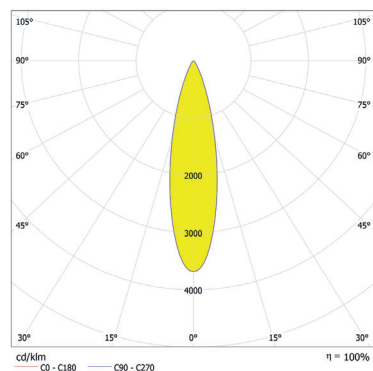

ArcLine Outdoor Optic (White) tm

Client: _____

Project: _____

Specifier: _____

Type: _____ Qty: _____

FEATURES:

- Input Voltage: 48V DC Via ArcPower Range
- Power consumption: 6.8W, 13,6W, 20.4W, 27.2W, 40.8W
- Light Source: 6, 12, 18, 24, 36
- Delivered Lumen Range: 546 - 3534lm (Cool White)
- 524 - 3408lm (Warm White)
- Projected LED Life: 50,000 Hrs
- Lumen Output Per Foot: 589lm (Cool White - 15dg)
- Control: DMX Controller
- Housing: Extruded Aluminium - Glass Cover
- Fixing Method: Mounting Brackets
- IP Rating: IP65
- Operating Ambient Temp: -20°C/+40°C (-4°F/+104°F)
- Certification: ETL / cETL, CE, RoHS
- 5 Year Warranty

Distance [m] Cone Diameter [m] Illuminance [lx]
C0 - C180 (Half-value Angle: 37.2°)

Total Luminous Flux: 1124lm

ArcLine Outdoor Optic 12 CW - 44°x17°

Distance [m]	Cone Diameter [m]	E(0°) [lx]	E(C90) [lx]	E(C170) [lx]
0.5	0.41	15284	6188	7463
1.0	0.81	3821	1527	1866
1.5	1.22	1698	679	829
2.0	1.62	955	382	466
2.5	2.03	611	244	299
3.0	2.44	435	170	207

www.anolis.eu | www.anolislighting.com

Photometric Data:

ArcLine Outdoor Optic 12 WW - 16°

Distance [m]	Cone Diameter [m]	E(0°)	E(CO)	E(0°)	E(CO)
0.5	0.14	33715	16571	8.0°	8.0°
1.0	0.28	8429	4143	8.0°	8.0°
1.5	0.42	3746	1841	8.0°	8.0°
2.0	0.56	2107	1036	8.0°	8.0°
2.5	0.70	1349	663	8.0°	8.0°
3.0	0.84	937	460	8.0°	8.0°

Total Luminous Flux: 1136lm

ArcLine Outdoor Optic 12 WW - 25°

Distance [m]	Cone Diameter [m]	E(0°)	E(CO)	E(0°)	E(CO)
0.5	0.23	15904	7394	12.7°	12.7°
1.0	0.45	3976	1948	12.7°	12.7°
1.5	0.68	1767	822	12.7°	12.7°
2.0	0.90	994	462	12.7°	12.7°
2.5	1.13	636	296	12.7°	12.7°
3.0	1.35	442	205	12.7°	12.7°