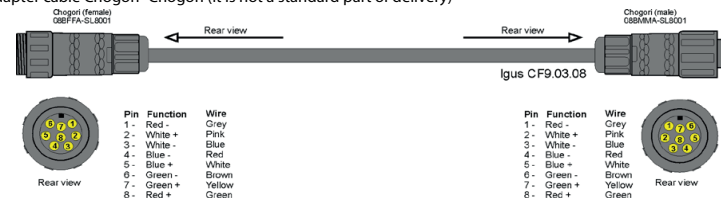

www.anolis.eu | www.anolislighting.com

Connection Scheme:

1. ArcLine Outdoor Optic

2. Adapter cable Chogori -RJ45 (it is not a standard part of delivery)

3. Adapter cable Chogori -Chogori (it is not a standard part of delivery)