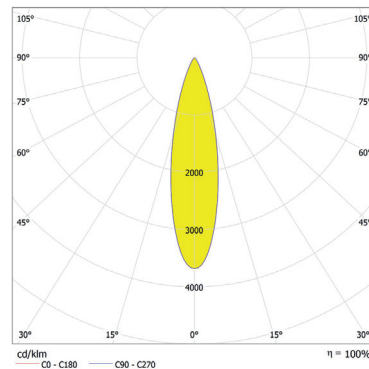

Total Luminous Flux: 580lm

For foot Candles divide lux by 10.7

ArcLine Outdoor Optic 6 CW - 31°

Distance [m]	Cone Diameter [m]	E(0°) [cd/km]	E(C0) [cd]	E(0°) [lx]	E(C0) [lx]
0.5	0.28	5127	15.6° 2307		
1.0	0.56	1282	15.6° 577		
1.5	0.84	570	15.6° 256		
2.0	1.12	330	15.6° 144		
2.5	1.40	205	15.6° 92		
3.0	1.68	142	15.6° 64		

www.anolis.eu | www.anolislighting.com

Photometric Data:

For foot Candles divide lux by 10.7

ArcLine Outdoor Optic 6 WW - 16°

Distance [m]	Cone Diameter [m]	E(0°) [E(CD)]	E(8.0°) [E(CD)]	Illuminance [lx]
0.5	0.14	16857	8286	
1.0	0.28	4214	2071	
1.5	0.42	1873	921	
2.0	0.56	1054	518	
2.5	0.70	674	331	
3.0	0.84	468	230	

Total Luminous Flux: 568lm

ArcLine Outdoor Optic 6 WW - 25°

Distance [m]	Cone Diameter [m]	E(0°) [E(CD)]	E(12.7°) [E(CD)]	Illuminance [lx]
0.5	0.23	7952	3697	
1.0	0.45	1988	924	
1.5	0.68	884	411	
2.0	0.90	497	231	
2.5	1.13	318	148	
3.0	1.35	221	103	

Total Luminous Flux: 540lm

ArcLine Outdoor Optic 6 WW - 28°

Distance [m]	Cone Diameter [m]	E(0°) [E(CD)]	E(14.1°) [E(CD)]	Illuminance [lx]
0.5	0.25	5678	2597	
1.0	0.50	1420	649	
1.5	0.75	631	289	
2.0	1.00	355	162	
2.5	1.26	227	104	
3.0	1.51	158	72	