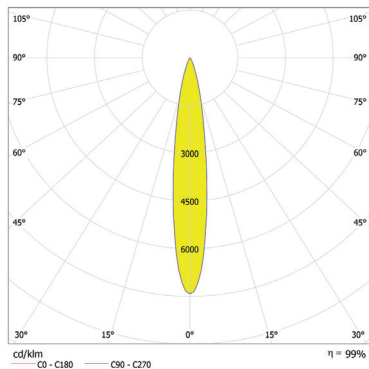

Total Luminous Flux: 562lm

ArcLine Outdoor Optic 6 CW - 25°

Distance [m]	Cone Diameter [m]	E(0°) [cd/km]	E(C0) [cd]	E(0°) [lx]	E(C0) [lx]
0.5	0.22	9000	12.5° 4221		
1.0	0.44	2250	12.5° 1055		
1.5	0.67	1000	12.5° 469		
2.0	0.89	543	12.5° 264		
2.5	1.11	360	12.5° 169		
3.0	1.33	230	12.5° 117		

Total Luminous Flux: 571lm

ArcLine Outdoor Optic 6 CW - 44° x 17°

Distance [m]	Cone Diameter [m]	E(0°) [cd/km]	E(C0) [cd]	E(0°) [lx]	E(C0) [lx]
0.5	0.41	7642	22.1° 3624		
0.5	0.15	3024	8.5° 3732		
1.0	0.81	1911	22.1° 764		
1.0	0.30	764	8.5° 933		
1.5	1.22	849	22.1° 339		
1.5	0.45	339	8.5° 415		
2.0	1.62	478	22.1° 191		
2.0	0.60	191	8.5° 233		
2.5	2.03	306	22.1° 122		
2.5	0.75	122	8.5° 149		
3.0	2.44	212	22.1° 85		
3.0	0.90	85	8.5° 104		

Total Luminous Flux: 580lm

For foot Candles divide lux by 10.7

ArcLine Outdoor Optic 6 CW - 31°

Distance [m]	Cone Diameter [m]	E(0°) [cd/km]	E(C0) [cd]	E(0°) [lx]	E(C0) [lx]
0.5	0.28	5127	15.6° 2307		
1.0	0.56	1282	15.6° 577		
1.5	0.84	570	15.6° 256		
2.0	1.12	330	15.6° 144		
2.5	1.40	205	15.6° 92		
3.0	1.68	142	15.6° 64		

www.anolis.eu | www.anolislighting.com

Photometric Data:

For foot Candles divide lux by 10.7

ArcLine Outdoor Optic 6 WW - 16°

Distance [m]	Cone Diameter [m]	E(0°) [E(CD)]	E(8.0°) [E(CD)]	Illuminance [lx]
0.5	0.14	16857	8286	
1.0	0.28	4214	2071	
1.5	0.42	1873	921	
2.0	0.56	1054	518	
2.5	0.70	674	331	
3.0	0.84	468	230	