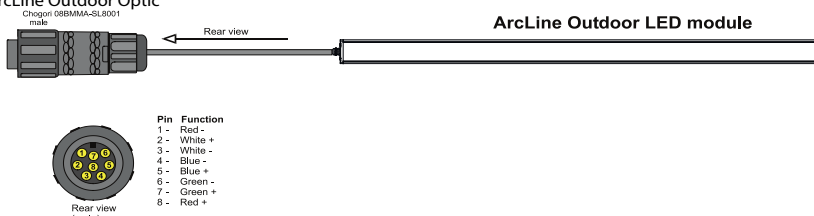

1. ArcLine Outdoor Optic