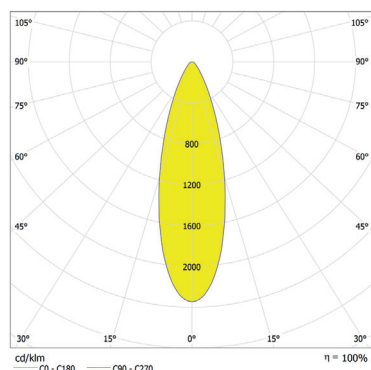

www.anolis.eu | www.anolislighting.com

Photometric Data:

ArcLine Outdoor Optic 36 WW - 16°

Distance [m]	Cone Diameter [m]	E(0°)	E(CO)	Illuminance [lx]
0.5	0.14	101144	49713	
1.0	0.28	25286	12438	
1.5	0.42	11238	5524	
2.0	0.56	6321	3107	
2.5	0.70	4046	1969	
3.0	0.84	2810	1381	

Distance [m] Cone Diameter [m] Illuminance [lx]
 — CO - C180 (Half-value Angle: 16.0°)

Total Luminous Flux: 3408lm

ArcLine Outdoor Optic 36 WW - 25°

Distance [m]	Cone Diameter [m]	E(0°)	E(CO)	Illuminance [lx]
0.5	0.23	47712	22181	
1.0	0.45	11928	5945	
1.5	0.68	5301	2465	
2.0	0.90	2882	1386	
2.5	1.13	1908	887	
3.0	1.35	1325	616	

Distance [m] Cone Diameter [m] Illuminance [lx]
 — CO - C180 (Half-value Angle: 25.4°)

Total Luminous Flux: 3240lm

For foot Candles divide lux by 10.7

ArcLine Outdoor Optic 36 WW - 28°

Distance [m]	Cone Diameter [m]	E(0°)	E(CO)	Illuminance [lx]
0.5	0.25	34090	15593	
1.0	0.50	8523	3988	
1.5	0.75	3788	1733	
2.0	1.00	2131	975	
2.5	1.26	1364	624	
3.0	1.51	947	433	

Distance [m] Cone Diameter [m] Illuminance [lx]
 — CO - C180 (Half-value Angle: 28.2°)

Total Luminous Flux: 3146lm

ArcLine Outdoor Optic 36 WW - 35°

Distance [m]	Cone Diameter [m]	E(0°)	E(CO)	Illuminance [lx]
0.5	0.31	28839	11738	
1.0	0.62	6710	2935	
1.5	0.93	2982	1304	
2.0	1.25	1677	734	
2.5	1.56	1074	470	
3.0	1.87	746	336	