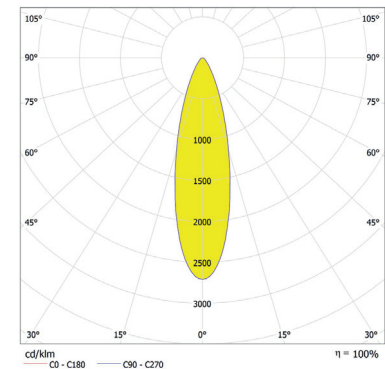

Total Luminous Flux: 580lm

For foot Candles divide lux by 10.7

ArcLine Outdoor Optic 6 CW - 31°

Distance [m]	Cone Diameter [m]	E(0°) [cd/km]	E(C0) [cd]	E(0°) [lx]	E(C0) [lx]
0.5	0.28	5127	15.6° 2307		
1.0	0.56	1282	15.6° 577		
1.5	0.84	570	15.6° 256		
2.0	1.12	330	15.6° 144		
2.5	1.40	205	15.6° 92		
3.0	1.68	142	15.6° 64		

www.anolis.eu | www.anolislighting.com

Photometric Data:

For foot Candles divide lux by 10.7

ArcLine Outdoor Optic 6 WW - 16°

Distance [m]	Cone Diameter [m]	E(0°) [E(CD)]	E(8.0°) [E(CD)]	Illuminance [lx]
0.5	0.14	16857	8286	
1.0	0.28	4214	2071	
1.5	0.42	1873	921	
2.0	0.56	1054	518	
2.5	0.70	674	331	
3.0	0.84	468	230	

Total Luminous Flux: 568lm

ArcLine Outdoor Optic 6 WW - 25°

Distance [m]	Cone Diameter [m]	E(0°) [E(CD)]	E(12.7°) [E(CD)]	Illuminance [lx]
0.5	0.23	7952	3697	
1.0	0.45	1988	924	
1.5	0.68	884	411	
2.0	0.90	497	231	
2.5	1.13	318	148	
3.0	1.35	221	103	

Total Luminous Flux: 540lm

ArcLine Outdoor Optic 6 WW - 28°

Distance [m]	Cone Diameter [m]	E(0°) [E(CD)]	E(14.1°) [E(CD)]	Illuminance [lx]
0.5	0.25	5678	2597	
1.0	0.50	1420	649	
1.5	0.75	631	289	
2.0	1.00	355	162	
2.5	1.26	227	104	
3.0	1.51	158	72	