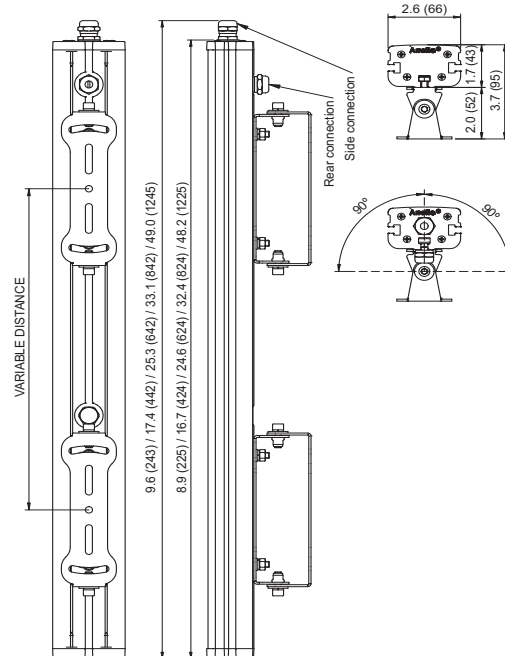

ArcLine Outdoor Optic (White) tm

Client: _____

Project: _____

Specifier: _____

Type: _____ Qty: _____

FEATURES:

- Input Voltage: 48V DC Via ArcPower Range
- Power consumption: 6.8W, 13,6W, 20.4W, 27.2W, 40.8W
- Light Source: 6, 12, 18, 24, 36
- Delivered Lumen Range: 546 - 3534lm (Cool White)
- 524 - 3408lm (Warm White)
- Projected LED Life: 50,000 Hrs
- Lumen Output Per Foot: 589lm (Cool White - 15dg)
- Control: DMX Controller
- Housing: Extruded Aluminium - Glass Cover
- Fixing Method: Mounting Brackets
- IP Rating: IP65
- Operating Ambient Temp: -20°C/+40°C (-4°F/+104°F)
- Certification: ETL / cETL, CE, RoHS
- 5 Year Warranty