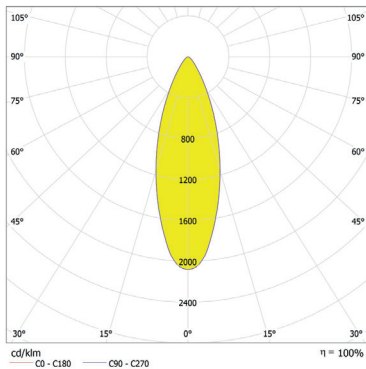

www.anolis.eu | www.anolislighting.com

Photometric Data:

ArcLine Outdoor Optic 18 WW - 16°

Distance [m]	Cone Diameter [m]	E(0°) E(CD)	E(8.0°) E(CD)	Illuminance [lx]
0.5	0.14	50572 24857	8.0°	
1.0	0.28	12643 6214	8.0°	
1.5	0.42	5619 2762	8.0°	
2.0	0.56	3161 1554	8.0°	
2.5	0.70	2023 994	8.0°	
3.0	0.84	1405 690	8.0°	

Total Luminous Flux: 1704lm

ArcLine Outdoor Optic 18 WW - 25°

Distance [m]	Cone Diameter [m]	E(0°) E(CD)	E(12.2°) E(CD)	Illuminance [lx]
0.5	0.23	23856 11091	12.2°	
1.0	0.45	5964 2772	12.2°	
1.5	0.68	2651 1232	12.2°	
2.0	0.90	1491 693	12.2°	
2.5	1.13	954 444	12.2°	
3.0	1.35	663 308	12.2°	

Total Luminous Flux: 1620lm

For foot Candles divide lux by 10.7

ArcLine Outdoor Optic 18 WW - 28°

Distance [m]	Cone Diameter [m]	E(0°) E(CD)	E(14.1°) E(CD)	Illuminance [lx]
0.5	0.25	17045 7797	14.1°	
1.0	0.50	4261 1949	14.1°	
1.5	0.75	1894 866	14.1°	
2.0	1.00	1065 487	14.1°	
2.5	1.26	682 312	14.1°	
3.0	1.51	473 217	14.1°	

Total Luminous Flux: 1573lm

ArcLine Outdoor Optic 18 WW - 35°

Distance [m]	Cone Diameter [m]	E(0°) E(CD)	E(17.3°) E(CD)	Illuminance [lx]
0.5	0.31	13420 5869	17.3°	
1.0	0.62	3355 1457	17.3°	
1.5	0.93	1491 652	17.3°	
2.0	1.25	839 367	17.3°	
2.5	1.56	537 235	17.3°	
3.0	1.87	373 163	17.3°	