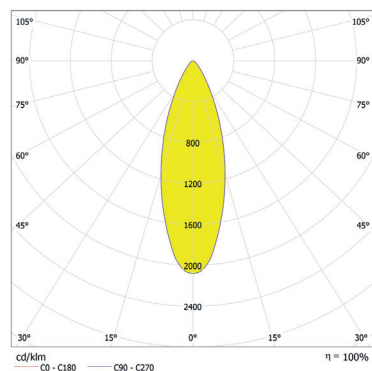

Total Luminous Flux: 2186lm

Photometric Data:

ArcLine Outdoor Optic 24 WW - 16°

Distance [m]	Cone Diameter [m]	E(0°)	E(C0)	E(0°)	E(C0)
0.5	0.14	67429	8.0°	33142	
1.0	0.28	16857	8.0°	8286	
1.5	0.42	7492	8.0°	3682	
2.0	0.56	4214	8.0°	2071	
2.5	0.70	2697	8.0°	1326	
3.0	0.84	1873	8.0°	921	

Total Luminous Flux: 2272lm

ArcLine Outdoor Optic 24 WW - 25°

Distance [m]	Cone Diameter [m]	E(0°)	E(C0)	E(0°)	E(C0)
0.5	0.23	31808	12.7°	14787	
1.0	0.45	7952	12.7°	3697	
1.5	0.68	3534	12.7°	1643	
2.0	0.90	1988	12.7°	924	
2.5	1.13	1272	12.7°	591	
3.0	1.35	884	12.7°	411	

Total Luminous Flux: 2160lm

For foot Candles divide lux by 10.7

ArcLine Outdoor Optic 24 WW - 28°

Distance [m]	Cone Diameter [m]	E(0°)	E(C0)	E(0°)	E(C0)
0.5	0.25	22062	14.1°	10092	
1.0	0.50	5516	14.1°	2523	
1.5	0.75	2451	14.1°	1121	
2.0	1.00	1379	14.1°	621	
2.5	1.26	882	14.1°	404	
3.0	1.51	613	14.1°	280	

Total Luminous Flux: 2036lm

ArcLine Outdoor Optic 24 WW - 35°

Distance [m]	Cone Diameter [m]	E(0°)	E(C0)	E(0°)	E(C0)
0.5	0.31	17882	17.3°	7821	
1.0	0.62	4470	17.3°	1955	
1.5	0.93	1987	17.3°	869	
2.0	1.25	1118	17.3°	489	
2.5	1.56	715	17.3°	313	
3.0	1.87	497	17.3°	217	