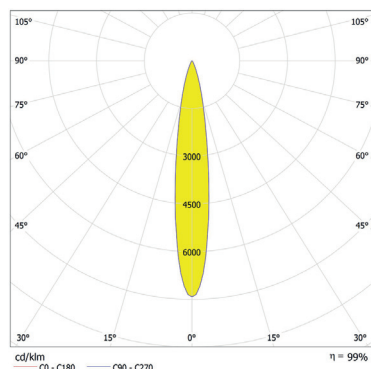

Distance [m] Cone Diameter [m] Illuminance [lx]
C0 - C180 (Half-value Angle: 25.0°)

Total Luminous Flux: 3480lm

ArcLine Outdoor Optic 36 CW - 44°x17°

Distance [m]	Cone Diameter [m]	E(0°) E(C0)	E(0°) E(C0)
0.5	0.41	49852 22.1° 18324 8.5° 22380	
1.0	0.81	11463 22.1° 4581 8.5° 5597	
1.5	1.22	5895 22.1° 2036 8.5° 2488	
2.0	1.62	2866 22.1° 1145 8.5° 1399	
2.5	2.03	1834 22.1° 733 8.5° 896	
3.0	2.44	1274 22.1° 509 8.5° 622	

www.anolis.eu | www.anolislighting.com

Photometric Data:

ArcLine Outdoor Optic 36 WW - 16°

Distance [m]	Cone Diameter [m]	E(0°)	E(CO)	Illuminance [lx]
0.5	0.14	101144	49713	
1.0	0.28	25286	12438	
1.5	0.42	11238	5524	
2.0	0.56	6321	3107	
2.5	0.70	4046	1969	
3.0	0.84	2810	1381	

Distance [m] Cone Diameter [m] Illuminance [lx]
 — CO - C180 (Half-value Angle: 16.0°)

Total Luminous Flux: 3408lm

ArcLine Outdoor Optic 36 WW - 25°

Distance [m]	Cone Diameter [m]	E(0°)	E(CO)	Illuminance [lx]
0.5	0.23	47712	22181	
1.0	0.45	11928	5945	
1.5	0.68	5301	2465	
2.0	0.90	2882	1386	
2.5	1.13	1908	887	
3.0	1.35	1325	616	