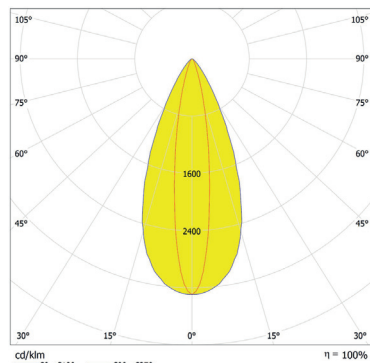

Distance [m] Cone Diameter [m] Illuminance [lx]
C0 - C180 (Half-value Angle: 15.4°)

Total Luminous Flux: 1178lm

ArcLine Outdoor Optic 12 CW - 25°

Distance [m]	Cone Diameter [m]	E(0°) [lx]	E(C90) [lx]
0.5	0.22	18016	8450
1.0	0.44	4504	2113
1.5	0.67	2002	939
2.0	0.89	1138	528
2.5	1.11	721	338
3.0	1.33	500	235

Distance [m] Cone Diameter [m] Illuminance [lx]
C0 - C180 (Half-value Angle: 25.0°)

Total Luminous Flux: 1143lm

For foot Candles divide lux by 10.7

ArcLine Outdoor Optic 12 CW - 31°

Distance [m]	Cone Diameter [m]	E(0°) [lx]	E(C90) [lx]
0.5	0.28	10263	4619
1.0	0.56	2566	1155
1.5	0.84	1140	513
2.0	1.12	641	289
2.5	1.40	411	185
3.0	1.68	285	128

Distance [m] Cone Diameter [m] Illuminance [lx]
C0 - C180 (Half-value Angle: 31.2°)

Total Luminous Flux: 1093lm

ArcLine Outdoor Optic 12 CW - 37°

Distance [m]	Cone Diameter [m]	E(0°) [lx]	E(C90) [lx]
0.5	0.34	9768	3737
1.0	0.67	2192	934
1.5	1.01	974	415
2.0	1.35	548	234
2.5	1.68	351	149
3.0	2.02	244	104

Distance [m] Cone Diameter [m] Illuminance [lx]
C0 - C180 (Half-value Angle: 37.2°)

Total Luminous Flux: 1124lm

ArcLine Outdoor Optic 12 CW - 44°x17°

Distance [m]	Cone Diameter [m]	E(0°) [lx]	E(C90) [lx]	E(C170) [lx]
0.5	0.41	15284	6188	7463
1.0	0.81	3821	1527	1866
1.5	1.22	1698	679	829
2.0	1.62	955	382	466
2.5	2.03	611	244	299
3.0	2.44	435	170	207