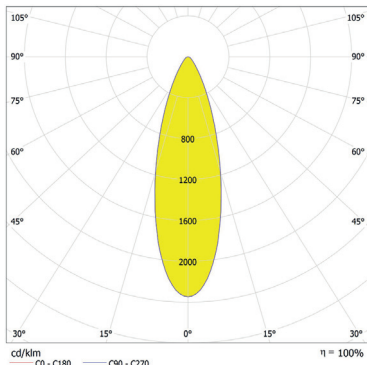

Photometric Data:

ArcLine Outdoor Optic 36 CW - 15°

Distance [m]	Cone Diameter [m]	E(0°) E(C0)	E(0°) E(C0)
0.5	0.14	116608 7.7° 57373	
1.0	0.27	29152 7.7° 14343	
1.5	0.41	12956 7.7° 6375	
2.0	0.54	7288 7.7° 3586	
2.5	0.68	4664 7.7° 2295	
3.0	0.81	3239 7.7° 1594	

Distance [m] Cone Diameter [m] Illuminance [lx]
C0 - C180 (Half-value Angle: 15.4°)

Total Luminous Flux: 3534lm