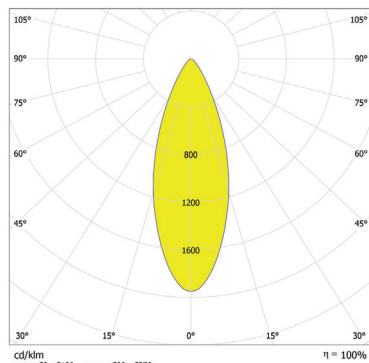

www.anolis.eu | www.anolislighting.com

Photometric Data:

ArcLine Outdoor Optic 12 CW - 15°

Distance [m]	Cone Diameter [m]	E(0°) [lx]	E(C90) [lx]
0.5	0.14	38869	19124
1.0	0.27	9717	4781
1.5	0.41	4319	2125
2.0	0.54	2428	1195
2.5	0.68	1555	765
3.0	0.81	1080	531

Distance [m] Cone Diameter [m] Illuminance [lx]
C0 - C180 (Half-value Angle: 15.4°)

Total Luminous Flux: 1178lm

ArcLine Outdoor Optic 12 CW - 25°

Distance [m]	Cone Diameter [m]	E(0°) [lx]	E(C90) [lx]
0.5	0.22	18016	8450
1.0	0.44	4504	2113
1.5	0.67	2002	939
2.0	0.89	1138	528
2.5	1.11	721	338
3.0	1.33	500	235

Distance [m] Cone Diameter [m] Illuminance [lx]
C0 - C180 (Half-value Angle: 25.0°)

Total Luminous Flux: 1143lm

For foot Candles divide lux by 10.7

ArcLine Outdoor Optic 12 CW - 31°

Distance [m]	Cone Diameter [m]	E(0°) [lx]	E(C90) [lx]
0.5	0.28	10263	4619
1.0	0.56	2566	1155
1.5	0.84	1140	513
2.0	1.12	641	289
2.5	1.40	411	185
3.0	1.68	285	128

Distance [m] Cone Diameter [m] Illuminance [lx]
C0 - C180 (Half-value Angle: 31.2°)

Total Luminous Flux: 1093lm

ArcLine Outdoor Optic 12 CW - 37°

Distance [m]	Cone Diameter [m]	E(0°) [lx]	E(C90) [lx]
0.5	0.34	9768	3737
1.0	0.67	2192	934
1.5	1.01	974	415
2.0	1.35	548	234
2.5	1.68	351	149
3.0	2.02	244	104