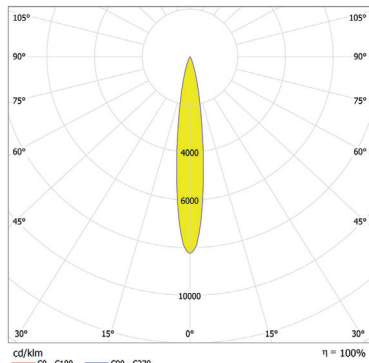

Photometric Data:

ArcLine Outdoor Optic 12 CW - 15°

Distance [m]	Cone Diameter [m]	E(0°) [lx]	E(C90) [lx]
0.5	0.14	38869	19124
1.0	0.27	9717	4781
1.5	0.41	4319	2125
2.0	0.54	2428	1195
2.5	0.68	1555	765
3.0	0.81	1080	531

Distance [m] Cone Diameter [m] Illuminance [lx]
C0 - C180 (Half-value Angle: 15.4°)

Total Luminous Flux: 1178lm