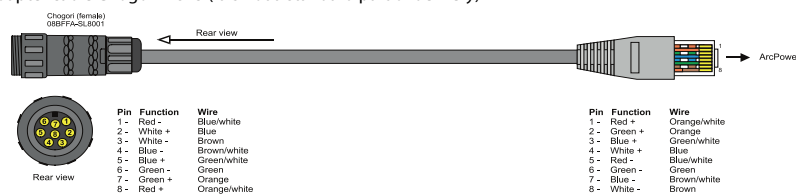

www.anolis.eu | www.anolislighting.com

Connection Scheme:

1. ArcLine Outdoor Optic

2. Adapter cable Chogori -RJ45 (it is not a standard part of delivery)

3. Adapter cable Chogori -Chogori (it is not a standard part of delivery)