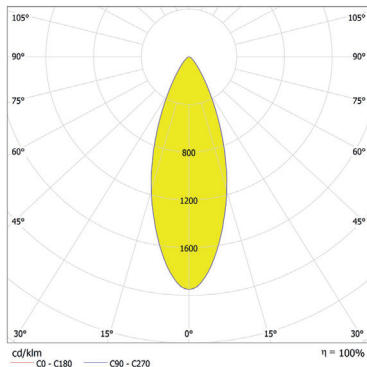

www.anolis.eu | www.anolislighting.com

Photometric Data:

ArcLine Outdoor Optic 18 CW - 15°

Distance [m]	Cone Diameter [m]	E(0°)	E(C0)	E(C90)	E(C270)	Illuminance [lx]
0.5	0.14	58304	7.7°	28686		
1.0	0.27	14576	7.7°	7322		
1.5	0.41	6478	7.7°	3187		
2.0	0.54	3644	7.7°	1793		
2.5	0.68	2332	7.7°	1147		
3.0	0.81	1620	7.7°	797		

Distance [m] Cone Diameter [m] Illuminance [lx]
C0 - C180 (Half-value Angle: 15.4°)

Total Luminous Flux: 1767lm

ArcLine Outdoor Optic 18 CW - 25°

Distance [m]	Cone Diameter [m]	E(0°)	E(C0)	E(C90)	E(C270)	Illuminance [lx]
0.5	0.22	27033	12.5°	12679		
1.0	0.44	6758	12.5°	3179		
1.5	0.67	3004	12.5°	1409		
2.0	0.89	1690	12.5°	792		
2.5	1.11	1081	12.5°	507		
3.0	1.33	751	12.5°	352		

Distance [m] Cone Diameter [m] Illuminance [lx]
C0 - C180 (Half-value Angle: 25.0°)

Total Luminous Flux: 1715lm

For foot Candles divide lux by 10.7

ArcLine Outdoor Optic 18 CW - 31°

Distance [m]	Cone Diameter [m]	E(0°)	E(C0)	E(C90)	E(C270)	Illuminance [lx]
0.5	0.28	15400	15.6°	6931		
1.0	0.56	3850	15.6°	1732		
1.5	0.84	1711	15.6°	770		
2.0	1.12	962	15.6°	433		
2.5	1.40	616	15.6°	277		
3.0	1.68	428	15.6°	193		

Distance [m] Cone Diameter [m] Illuminance [lx]
C0 - C180 (Half-value Angle: 31.2°)

Total Luminous Flux: 1640lm

ArcLine Outdoor Optic 18 CW - 37°

Distance [m]	Cone Diameter [m]	E(0°)	E(C0)	E(C90)	E(C270)	Illuminance [lx]
0.5	0.34	13151	18.6°	5605		
1.0	0.67	3288	18.6°	1404		
1.5	1.01	1461	18.6°	623		
2.0	1.35	822	18.6°	350		
2.5	1.68	526	18.6°	224		
3.0	2.02	365	18.6°	156		