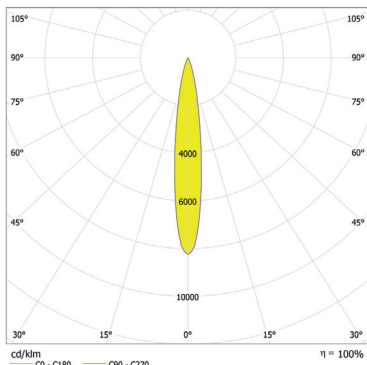

www.anolis.eu | www.anolislighting.com

Product Specification:

Electrical	Input Voltage		48V DC
	Power Consumption		6.8W, 13.6W, 20.4W, 27.2W, 40.8W
Optical	Light Source	PW	6, 12, 18, 24, 36, x High Power LEDs
		SW	3200K, 4300K, 6500K
	LED Channel		Pure White, Smart White
	Beam Angle		16°, 25°, 35°, 45°x18°
	Projected Lumen Maintenance		50,000 hrs (L70@ 25°C / 77°F)
Control	Wireless DMX (Optional Accessory)		N/A
	Control System		Anolis Lighting Controls or any Third Party DMX512 Controllers
	Power Supply		ArcPower Range
	Stand Alone Control		N/A
Physical	Width x Height x Depth	Inches	9.53, 17.33, 26.2, 33.2, 48.9 x 3.75 x 2.6
		mm	242, 440, 665, 843, 1241 x 95 x 66
	Weight	lbs	2.07, 4.07, 7.12, 8.13, 11.15
		kg	1.1, 2, 3.5, 4, 5.4
	Housing		Extruded Aluminium Glass cover
	Fixture Cable and Connections		LiYY 8xAWG22 - 0.5m (1.64ft) - Chogori IP68 Connector
	Fixing Method		Mounting Brackets
	Adjustability		+/-90°
	IP Rating		IP65
	IK Rating		IK07
	Cooling system		Convection
	Operating Ambient Temperature		-20°C / +40°C (-4°F / +104°F)
Operating Temperature		+50°C @ Ambient +40°C (+122°F @ Ambient +104°F)	
Certification	Listings		ETL / cETL, CE, RoHS

www.anolis.eu | www.anolislighting.com

Photometric Data:

ArcLine Outdoor Optic 6 CW - 15°

Distance [m]	Cone Diameter [m]	E(0°) [cd/km]	E(C0) [cd]	E(0°) [lx]	E(C0) [lx]
0.5	0.14	19435	7.7° 9562		
1.0	0.27	4889	7.7° 2391		
1.5	0.41	2159	7.7° 1062		
2.0	0.54	1215	7.7° 598		
2.5	0.68	777	7.7° 382		
3.0	0.81	540	7.7° 266		

Total Luminous Flux: 589lm

ArcLine Outdoor Optic 6 CW - 37°

Distance [m]	Cone Diameter [m]	E(0°) [cd/km]	E(C0) [cd]	E(0°) [lx]	E(C0) [lx]
0.5	0.34	4384	18.6° 1868		
1.0	0.67	1096	18.6° 467		
1.5	1.01	487	18.6° 208		
2.0	1.35	274	18.6° 117		
2.5	1.68	175	18.6° 75		
3.0	2.02	122	18.6° 52		