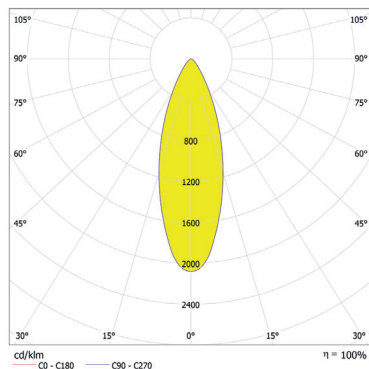

Total Luminous Flux: 568lm

ArcLine Outdoor Optic 6 WW - 25°

Distance [m]	Cone Diameter [m]	E(0°) [E(CD)]	E(12.7°) [E(CD)]	Illuminance [lx]
0.5	0.23	7952	3697	
1.0	0.45	1988	924	
1.5	0.68	884	411	
2.0	0.90	497	231	
2.5	1.13	318	148	
3.0	1.35	221	103	

Total Luminous Flux: 540lm

ArcLine Outdoor Optic 6 WW - 28°

Distance [m]	Cone Diameter [m]	E(0°) [E(CD)]	E(14.1°) [E(CD)]	Illuminance [lx]
0.5	0.25	5678	2597	
1.0	0.50	1420	649	
1.5	0.75	631	289	
2.0	1.00	355	162	
2.5	1.26	227	104	
3.0	1.51	158	72	

Total Luminous Flux: 524lm

ArcLine Outdoor Optic 6 WW - 35°

Distance [m]	Cone Diameter [m]	E(0°) [E(CD)]	E(17.3°) [E(CD)]	Illuminance [lx]
0.5	0.31	4410	1955	
1.0	0.62	1118	489	
1.5	0.93	497	217	
2.0	1.25	279	122	
2.5	1.56	179	78	
3.0	1.87	124	54	

Total Luminous Flux: 537lm

ArcLine Outdoor Optic 6 WW - 45°x18°

Distance [m]	Cone Diameter [m]	E(0°) [E(CD)]	E(9.0°) [E(CD)]	E(22.2°) [E(CD)]	Illuminance [lx]
0.5	0.41	6815	2728	1296	
1.0	0.82	1704	682	324	
1.5	1.22	757	303	144	
2.0	1.63	426	170	81	
2.5	2.04	273	109	52	
3.0	2.45	189	76	36	