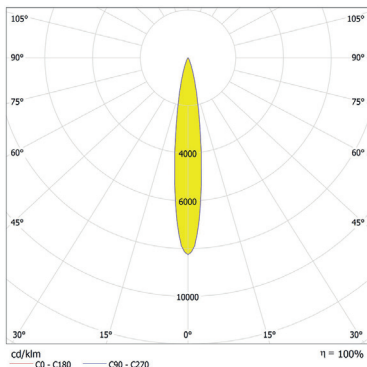

Total Luminous Flux: 1080lm

For foot Candles divide lux by 10.7

ArcLine Outdoor Optic 12 WW - 28°

Distance [m]	Cone Diameter [m]	E(0°)	E(CO)	E(0°)	E(CO)
0.5	0.25	11356	5195	14.1°	14.1°
1.0	0.50	2839	1299	14.1°	14.1°
1.5	0.75	1262	577	14.1°	14.1°
2.0	1.00	710	325	14.1°	14.1°
2.5	1.26	454	208	14.1°	14.1°
3.0	1.51	315	144	14.1°	14.1°

Total Luminous Flux: 1048lm

ArcLine Outdoor Optic 12 WW - 35°

Distance [m]	Cone Diameter [m]	E(0°)	E(CO)	E(0°)	E(CO)
0.5	0.31	8941	3910	17.3°	17.3°
1.0	0.62	2235	978	17.3°	17.3°
1.5	0.93	993	434	17.3°	17.3°
2.0	1.25	559	244	17.3°	17.3°
2.5	1.56	358	156	17.3°	17.3°
3.0	1.87	248	109	17.3°	17.3°

Total Luminous Flux: 1074lm

ArcLine Outdoor Optic 12 WW - 45°x18°

Distance [m]	Cone Diameter [m]	E(0°)	E(C90)	E(CO)	E(0°)	E(C90)	E(CO)
0.5	0.41	13643	5468	6997	22.2°	22.2°	9.0°
1.0	0.82	3411	1365	1649	22.2°	22.2°	9.0°
1.5	1.22	1516	607	733	22.2°	22.2°	9.0°
2.0	1.63	833	341	412	22.2°	22.2°	9.0°
2.5	2.04	546	218	264	22.2°	22.2°	9.0°
3.0	2.45	379	152	183	22.2°	22.2°	9.0°

www.anolis.eu | www.anolislighting.com

Photometric Data:

ArcLine Outdoor Optic 18 CW - 15°

Distance [m]	Cone Diameter [m]	E(0°)	E(C0)	E(C90)	E(C270)	Illuminance [lx]
0.5	0.14	58304	7.7°	28686		
1.0	0.27	14576	7.7°	7322		
1.5	0.41	6478	7.7°	3187		
2.0	0.54	3644	7.7°	1793		
2.5	0.68	2332	7.7°	1147		
3.0	0.81	1620	7.7°	797		