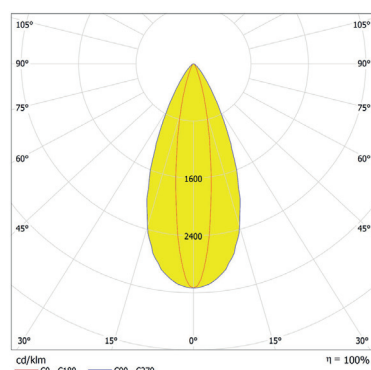

Distance [m] Cone Diameter [m] Illuminance [lx]
 — CO - C180 (Half-value Angle: 16.0°)

Total Luminous Flux: 3408lm

ArcLine Outdoor Optic 36 WW - 25°

Distance [m]	Cone Diameter [m]	E(0°)	E(CO)	Illuminance [lx]
0.5	0.23	47712	22181	
1.0	0.45	11928	5945	
1.5	0.68	5301	2465	
2.0	0.90	2882	1386	
2.5	1.13	1908	887	
3.0	1.35	1325	616	

Distance [m] Cone Diameter [m] Illuminance [lx]
 — CO - C180 (Half-value Angle: 25.4°)

Total Luminous Flux: 3240lm

For foot Candles divide lux by 10.7

ArcLine Outdoor Optic 36 WW - 28°

Distance [m]	Cone Diameter [m]	E(0°)	E(CO)	Illuminance [lx]
0.5	0.25	34090	15593	
1.0	0.50	8523	3988	
1.5	0.75	3788	1733	
2.0	1.00	2131	975	
2.5	1.26	1364	624	
3.0	1.51	947	433	

Distance [m] Cone Diameter [m] Illuminance [lx]
 — CO - C180 (Half-value Angle: 28.2°)

Total Luminous Flux: 3146lm

ArcLine Outdoor Optic 36 WW - 35°

Distance [m]	Cone Diameter [m]	E(0°)	E(CO)	Illuminance [lx]
0.5	0.31	28839	11738	
1.0	0.62	6710	2935	
1.5	0.93	2982	1304	
2.0	1.25	1677	734	
2.5	1.56	1074	470	
3.0	1.87	746	336	

Distance [m] Cone Diameter [m] Illuminance [lx]
 — CO - C180 (Half-value Angle: 34.6°)

Total Luminous Flux: 3224lm

ArcLine Outdoor Optic 36 WW - 45°x18°

Distance [m]	Cone Diameter [m]	E(0°)	E(CO)	Illuminance [lx]
0.5	0.41	49943	18386	
1.0	0.82	10236	4097	
1.5	1.22	4549	1821	
2.0	1.63	2559	1024	
2.5	2.04	1638	655	
3.0	2.45	1137	455	