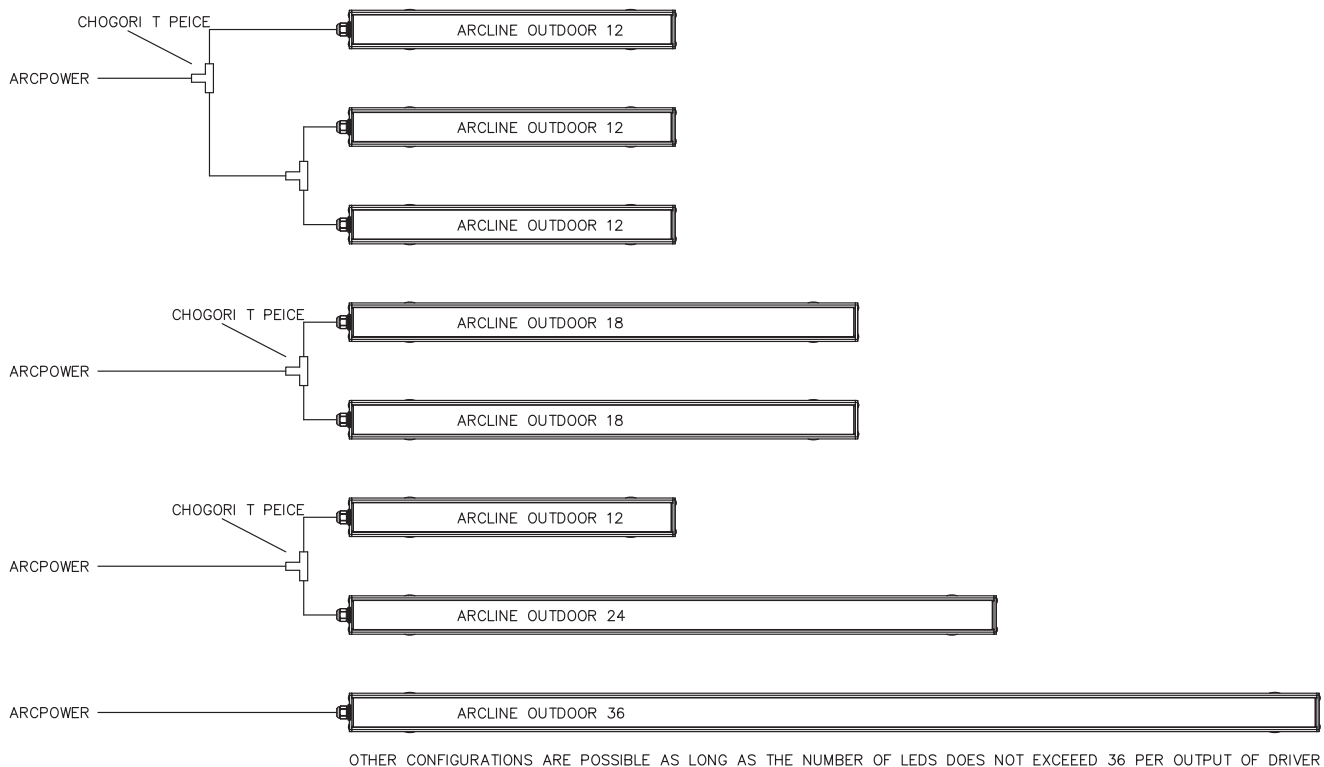

Connection Scheme: