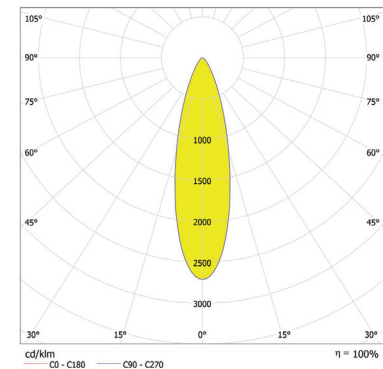

Distance [m] Cone Diameter [m] Illuminance [lx]
C0 - C180 (Half-value Angle: 37.2°)

Total Luminous Flux: 1686lm

ArcLine Outdoor Optic 18 CW - 44°x17°

Distance [m]	Cone Diameter [m]	E(0°)	E(C0)	E(C90)	E(C270)	Illuminance [lx]
0.5	0.41	22926	22.1°	9162	11195	
1.0	0.81	5732	22.1°	2291	2799	
1.5	1.22	2547	22.1°	1018	1244	
2.0	1.62	1433	22.1°	573	700	
2.5	2.03	917	22.1°	366	448	
3.0	2.44	637	22.1°	255	311	

www.anolis.eu | www.anolislighting.com

Photometric Data:

ArcLine Outdoor Optic 18 WW - 16°

Distance [m]	Cone Diameter [m]	E(0°) E(CD)	E(8.0°) E(CD)	Illuminance [lx]
0.5	0.14	50572 24857	8.0°	
1.0	0.28	12643 6214	8.0°	
1.5	0.42	5619 2762	8.0°	
2.0	0.56	3161 1554	8.0°	
2.5	0.70	2023 994	8.0°	
3.0	0.84	1405 690	8.0°	

Total Luminous Flux: 1704lm

ArcLine Outdoor Optic 18 WW - 25°

Distance [m]	Cone Diameter [m]	E(0°) E(CD)	E(12.2°) E(CD)	Illuminance [lx]
0.5	0.23	23856 11091	12.2°	
1.0	0.45	5964 2772	12.2°	
1.5	0.68	2651 1232	12.2°	
2.0	0.90	1491 693	12.2°	
2.5	1.13	954 444	12.2°	
3.0	1.35	663 308	12.2°	

Total Luminous Flux: 1620lm

For foot Candles divide lux by 10.7

ArcLine Outdoor Optic 18 WW - 28°

Distance [m]	Cone Diameter [m]	E(0°) E(CD)	E(14.1°) E(CD)	Illuminance [lx]
0.5	0.25	17045 7797	14.1°	
1.0	0.50	4261 1949	14.1°	
1.5	0.75	1894 866	14.1°	
2.0	1.00	1065 487	14.1°	
2.5	1.26	682 312	14.1°	
3.0	1.51	473 217	14.1°	