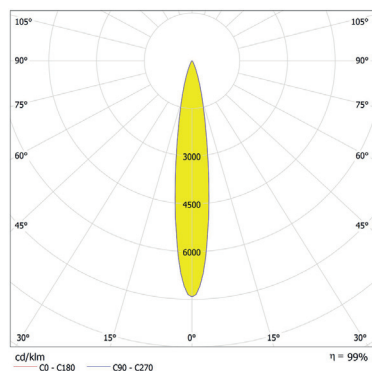

ArcLine Outdoor Optic (White) tm

Client: _____

Project: _____

Specifier: _____

Type: _____ Qty: _____

FEATURES:

- Input Voltage: 48V DC Via ArcPower Range
- Power consumption: 6.8W, 13,6W, 20.4W, 27.2W, 40.8W
- Light Source: 6, 12, 18, 24, 36
- Delivered Lumen Range: 546 - 3534lm (Cool White)
- 524 - 3408lm (Warm White)
- Projected LED Life: 50,000 Hrs
- Lumen Output Per Foot: 589lm (Cool White - 15dg)
- Control: DMX Controller
- Housing: Extruded Aluminium - Glass Cover
- Fixing Method: Mounting Brackets
- IP Rating: IP65
- Operating Ambient Temp: -20°C/+40°C (-4°F/+104°F)
- Certification: ETL / cETL, CE, RoHS
- 5 Year Warranty

Distance [m] Cone Diameter [m] Illuminance [lx]
C0 - C180 (Half-value Angle: 31.2°)

Total Luminous Flux: 1093lm

ArcLine Outdoor Optic 12 CW - 37°

Distance [m]	Cone Diameter [m]	E(0°) [lx]	E(C90) [lx]
0.5	0.34	9768	3737
1.0	0.67	2192	934
1.5	1.01	974	415
2.0	1.35	548	234
2.5	1.68	351	149
3.0	2.02	244	104

Distance [m] Cone Diameter [m] Illuminance [lx]
C0 - C180 (Half-value Angle: 37.2°)

Total Luminous Flux: 1124lm

ArcLine Outdoor Optic 12 CW - 44°x17°

Distance [m]	Cone Diameter [m]	E(0°) [lx]	E(C90) [lx]	E(C170) [lx]
0.5	0.41	15284	6188	7463
1.0	0.81	3821	1527	1866
1.5	1.22	1698	679	829
2.0	1.62	955	382	466
2.5	2.03	611	244	299
3.0	2.44	435	170	207

www.anolis.eu | www.anolislighting.com

Photometric Data:

ArcLine Outdoor Optic 12 WW - 16°

Distance [m]	Cone Diameter [m]	E(0°)	E(CO)	E(0°)	E(CO)
0.5	0.14	33715	16571	8.0°	8.0°
1.0	0.28	8429	4143	8.0°	8.0°
1.5	0.42	3746	1841	8.0°	8.0°
2.0	0.56	2107	1036	8.0°	8.0°
2.5	0.70	1349	663	8.0°	8.0°
3.0	0.84	937	460	8.0°	8.0°