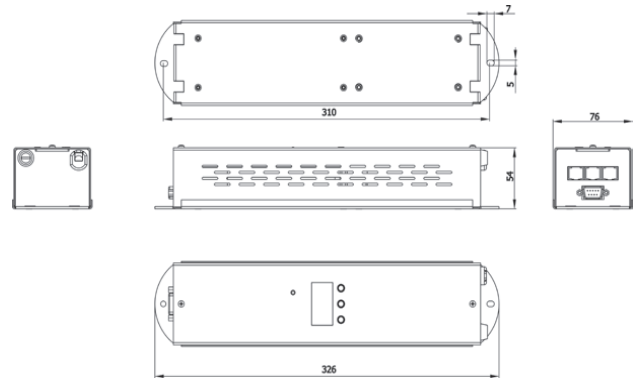

ArcPower 48 tm

Client: _____

Project: _____

Specifier: _____

Type: _____ Qty: _____

FEATURES:

- Input Voltage: 100-240V AC 50-60Hz
- Power consumption: 60W
- Max Load:
 - 48 x Luxeon Rebel LED's
- Control: DMX 512, USITT
- Housing: Steel Plate
- Max Cable Length: 40m
- Fixing Method: 2 Fixing Holes
- IP Rating: IP2X
- Operating Ambient Temp: +40°C (+104°F)
- Certification: CE, RoHS
- 5 Year Warranty

How To Order							
	GROUP	VARIANT	SIZE	COLOUR	OPTIC	FINISH	OPTIONS
ARC	1	2	3	4	5	6	7
	POW	IND	48	RGBW - Red, Green, Blue, White		S - Silver B - Black W - White C - Custom	DMX - DMX DLI - Dali ART - Artnet
FOR USE WITH ARCPAD 48 ONLY							
Example	ARCPower 48 SILVER DALI						
ARC	POW	IND	48	RGBW		S	DLI

www.anolis.eu | www.anolislighting.com

Product Specification:

Electrical	Input Voltage		100-240V AC 50/60 Hz
	Power Consumption		60W +/-10%
	Max Output Current		700mA (White Green Blue) 420mA (Red)
Control	Interface Protocol		USITT, DMX512, DyNet, RS232
	Operation Modes		DMX, Master/ Slave, Stand-Alone
	Display		3 Digit LED
Physical	Width x Height x Depth	Inches	12.9 x 2.13 x 3
		mm	326 x 54 x 76
	Weight	lbs	2.43
		kg	1.1
	Number of Led Output Zones		1
	Maximum Load Per Zone		RGB 48 Luxeon Rebel LED's
	Total Load		RGB 48 Luxeon Rebel LED's
	DMX Channels		3, 4, 6, 7, 4
	DMX Modes		5
	Built in Programs		10
	Editable Programs		3 (Upto 50 Steps Each)
	Max Cable Length		40m Max Per Zone
	LED Output Connection		RJ45
	DMX Connection		RJ45
	RS232 Connection		DE-9 (Male)
	Fixing Method		2 Mounting Holes
	IP Rating		IP2X
	IK Rating		N/A
	Cooling System		Convection
	Operating Temperature Range		-10°C / +40°C (14°F / +104°F)
Certification	Listings		CE, RoHS