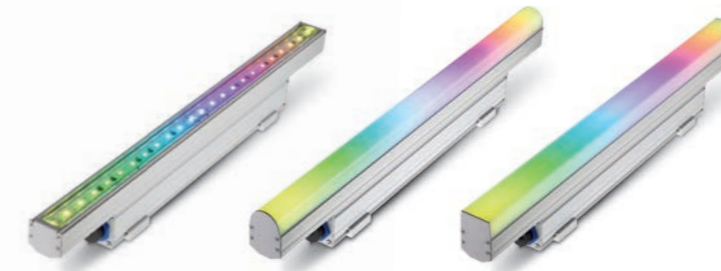

ArcLine™ Outdoor DVP Integral 600 / 900 / 1200

TECHNICAL SPECIFICATION

Input Voltage	100-277V AC 50/60 Hz
Max. Power Consumption	21W (600mm), 32W (900mm), 42W (1200mm)
Light Source	24x (600mm), 36x (900mm), 48x (1200mm) Mid Power RGB Multi-Chip LEDs
Colour Variants	RGB
Beam Angle	Non-Optic, Approx. 105° (Without Diffuser)
Lumen Output (Without Diffuser)	254lm (600mm), 381lm (900mm), 508lm (1200mm)
Protection Factor	IP66 / Suitable For Wet Locations