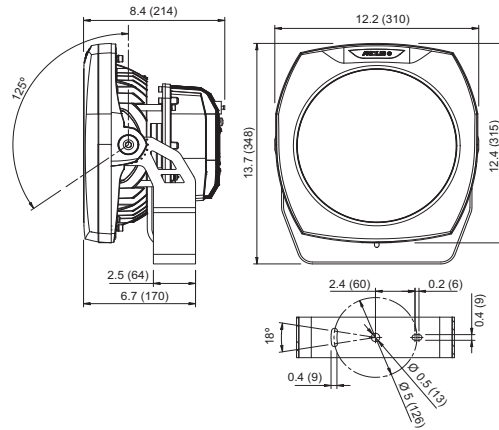

ArcSource Outdoor 48MC Int tm

Client: _____

Project: _____

Specifier: _____

Type: _____ Qty: _____

FEATURES:

- Input Voltage: 100-240 VAC 50/60Hz
- Power consumption: 130W (48MC)
- Light Source: 6 or 12 x MC LED's
- Delivered Lumen: 3798lm 11dg 48MC
- Projected LED Life: 60,000 Hrs
- Control: DMX Controller
- Housing: Cast Aluminium and Glass Cover
- Fixing Method: Stirrup / Mounting Plate
- IP Rating: IP67 (IP66 junction Box)
- Operating Ambient Temp: -20°C/+40°C (-4°F/+104°F)
- Certification: ETL / cETL , CE, RoHS
- 5 Year Warranty

Accessories:

Full Top Hat

Half Top Hat

Floor Stand

Product Specification:

Electrical	Input Voltage		100-240 VAC, 50/60 Hz
	Power Consumption		130w @ 230V
Optical	Light Source		12 x 10w Multi-Chip LEDs
		RGBW	W = CW - 6500K NW - 4200K
		SW	2700K-6500K
		PW	3200K and 6500K
	LED Channels		Red, Green, Blue, White, Pure White, Smart White
	Beam Angle		11°, 26°, 36°
Projected Lumen Maintenance		60,000 hrs (L70@ 25°C / 77°F)	
Control	Interface Protocol		DMX 512
	Wireless DMX (Optional Accessory)		Lumen Radio CRMX Technology
	Control System		Anolis Lighting Controls or any Third Party DMX512 Controllers
	Power Supply		Integral
	Stand Alone Control		Yes
Physical	Width x Height x Depth	Inches	12.2 x 13.7 x 9.05
		mm	310 x 348 x 230
	Weight	lbs	23.8
		kg	10.8
	Housing		High Pressure Die-Cast Aluminium Body Tempered Glass
	Fixture Cable and Connections		Li9YCHY - 3xAWG16+1 (2xAWG24) + Junction Box
	Fixing Method		Stirrup
	Adjustability		+35° -90°
	IP Rating		IP67 (IP66 Junction Box)
	IK Rating		IK**
	Cooling System		Convection
	Operating Ambient Temperature		-20°C / +40°C (-4°F / +104°F)
Operating Temperature		+80°C @ Ambient +40°C (+176°F @ Ambient +104°F)	
Certification	Listings		ETL / cETL, CE, RoHS

Total Luminous Flux: 3619lm

ArcSource Outdoor 48MC SW INT - 36°

Distance [m]	Cone Diameter [m]	E(0°) [lx]	E(C0) [lx]
0.5	0.29	40518	18002
1.0	0.58	10129	4501
1.5	0.87	4502	2000
2.0	1.15	2532	1125
2.5	1.44	1621	720
3.0	1.73	1125	500