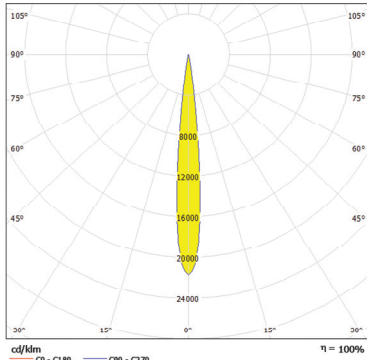

Accessories:

Full Top Hat

Half Top Hat

Floor Stand

Product Specification:

Electrical	Input Voltage		100-240 VAC, 50/60 Hz
	Power Consumption		130w @ 230V
Optical	Light Source		12 x 10w Multi-Chip LEDs
		RGBW	W = CW - 6500K NW - 4200K
		SW	2700K-6500K
		PW	3200K and 6500K
	LED Channels		Red, Green, Blue, White, Pure White, Smart White
	Beam Angle		11°, 26°, 36°
Projected Lumen Maintenance		60,000 hrs (L70@ 25°C / 77°F)	
Control	Interface Protocol		DMX 512
	Wireless DMX (Optional Accessory)		Lumen Radio CRMX Technology
	Control System		Anolis Lighting Controls or any Third Party DMX512 Controllers
	Power Supply		Integral
	Stand Alone Control		Yes
Physical	Width x Height x Depth	Inches	12.2 x 13.7 x 9.05
		mm	310 x 348 x 230
	Weight	lbs	23.8
		kg	10.8
	Housing		High Pressure Die-Cast Aluminium Body Tempered Glass
	Fixture Cable and Connections		Li9YCHY - 3xAWG16+1 (2xAWG24) + Junction Box
	Fixing Method		Stirrup
	Adjustability		+35° -90°
	IP Rating		IP67 (IP66 Junction Box)
	IK Rating		IK**
	Cooling System		Convection
	Operating Ambient Temperature		-20°C / +40°C (-4°F / +104°F)
Operating Temperature		+80°C @ Ambient +40°C (+176°F @ Ambient +104°F)	
Certification	Listings		ETL / cETL, CE, RoHS

ArcSource Outdoor 48MC INT - 11°

Distance [m]	Cone Diameter [m]	E(0°) [lx]	E(C0) [lx]
0.5	0.10	248862	173065
1.0	0.20	80264	43066
1.5	0.29	38339	19229
2.0	0.39	21666	10817
2.5	0.49	13802	6923
3.0	0.59	9585	4887

Total Luminous Flux: 3978lm

ArcSource Outdoor 48MC SW INT - 11°

Distance [m]	Cone Diameter [m]	E(0°) [lx]	E(C0) [lx]
0.5	0.09	43427	21587
1.0	0.19	10867	5394
1.5	0.28	48270	23980
2.0	0.37	27152	12489
2.5	0.46	17377	8633
3.0	0.56	12057	5995

Total Luminous Flux: 4439lm

ArcSource Outdoor 48MC INT - 26°

Distance [m]	Cone Diameter [m]	E(0°) [lx]	E(C0) [lx]
0.5	0.23	65940	28735
1.0	0.43	15487	7188
1.5	0.60	6883	3193
2.0	0.91	3473	1796
2.5	1.14	2478	1149
3.0	1.36	1721	798