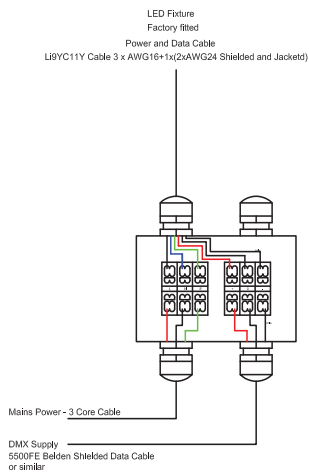

Single Product