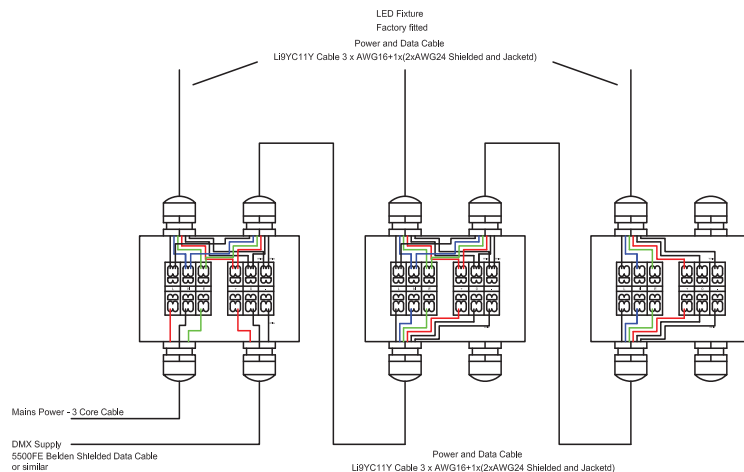

Multiple Products