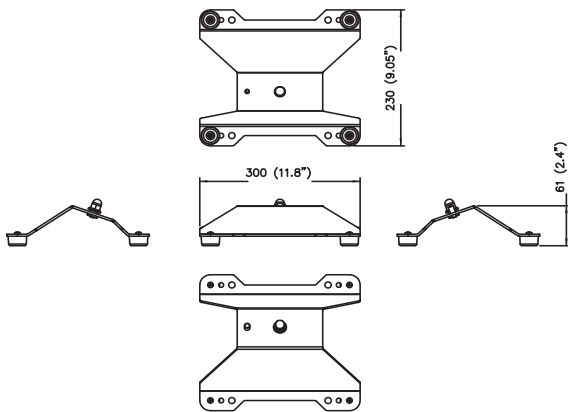

Accessories:

Full Top Hat

Half Top Hat

Floor Stand

Product Specification:

Electrical	Input Voltage		100-240 VAC, 50/60 Hz
	Power Consumption		130w @ 230V
Optical	Light Source		12 x 10w Multi-Chip LEDs
		RGBW	W = CW - 6500K NW - 4200K
		SW	2700K-6500K
		PW	3200K and 6500K
	LED Channels		Red, Green, Blue, White, Pure White, Smart White
	Beam Angle		11°, 26°, 36°
Projected Lumen Maintenance		60,000 hrs (L70@ 25°C / 77°F)	
Control	Interface Protocol		DMX 512
	Wireless DMX (Optional Accessory)		Lumen Radio CRMX Technology
	Control System		Anolis Lighting Controls or any Third Party DMX512 Controllers
	Power Supply		Integral
	Stand Alone Control		Yes
Physical	Width x Height x Depth	Inches	12.2 x 13.7 x 9.05
		mm	310 x 348 x 230
	Weight	lbs	23.8
		kg	10.8
	Housing		High Pressure Die-Cast Aluminium Body Tempered Glass
	Fixture Cable and Connections		Li9YCHY - 3xAWG16+1 (2xAWG24) + Junction Box
	Fixing Method		Stirrup
	Adjustability		+35° -90°
	IP Rating		IP67 (IP66 Junction Box)
	IK Rating		IK**
	Cooling System		Convection
	Operating Ambient Temperature		-20°C / +40°C (-4°F / +104°F)
Operating Temperature		+80°C @ Ambient +40°C (+176°F @ Ambient +104°F)	
Certification	Listings		ETL / cETL, CE, RoHS

Subject to change without notice - please contact Anolis for clarification

Accessories	Description
	Junction Box (Included)
	Gasket Cable Grommet M20 (Included)
	Top Hat
	Half top Hat
	Mounting Plate

Photometric Data:

ArcSource Outdoor 48MC INT - 11°

Distance [m]	Cone Diameter [m]	E(0°) [lx]	E(C0) [lx]
0.5	0.10	248862	173065
1.0	0.20	80264	43066
1.5	0.29	38339	19229
2.0	0.39	21666	10817
2.5	0.49	13802	6923
3.0	0.59	9585	4887

Total Luminous Flux: 3978lm

ArcSource Outdoor 48MC SW INT - 11°

Distance [m]	Cone Diameter [m]	E(0°) [lx]	E(C0) [lx]
0.5	0.09	43427	21587
1.0	0.19	10867	5394
1.5	0.28	48270	23980
2.0	0.37	27152	12489
2.5	0.46	17377	8633
3.0	0.56	12057	5995