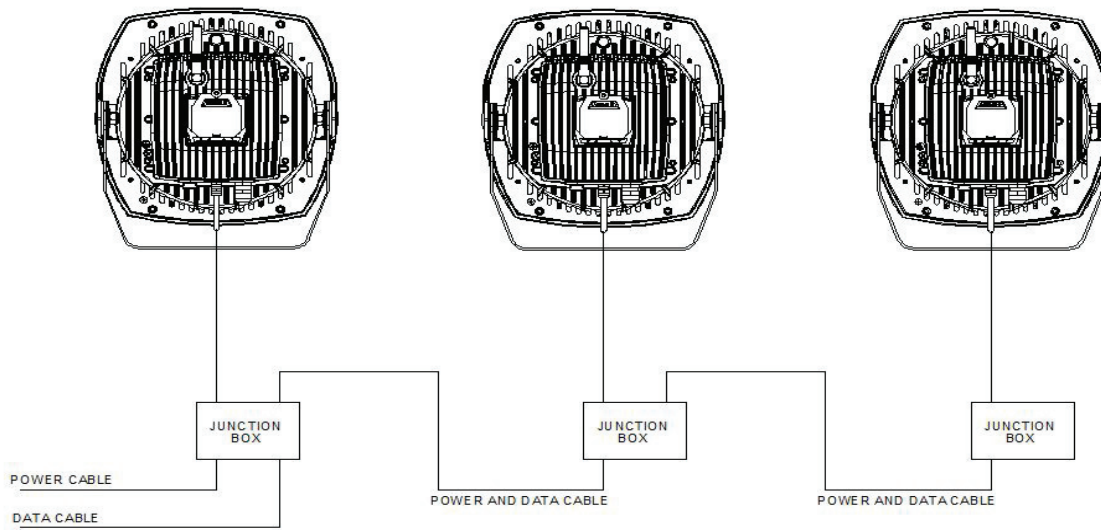

Connection Scheme: