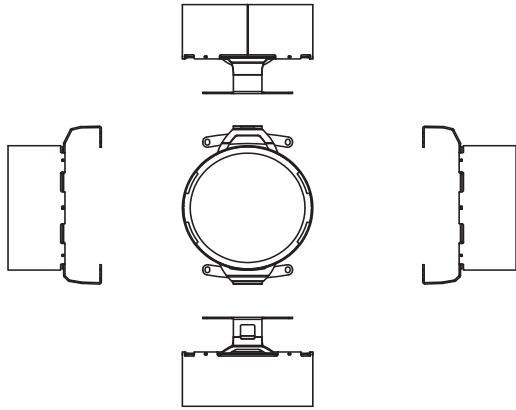

Connection Scheme:

Core	Connection	Core	Connection
Black	Live	Red	Data +
Blue	Neutral	White	Data -
Yellow / Green	Earth	Shielding	Data GND

Single Product

Multiple Products

The maximum number of fixtures for daisy chain @ 220v is 27 - Mains only

Accessories:

Full Top Hat

Half Top Hat

Floor Stand

Product Specification:

Electrical	Input Voltage		100-240 VAC, 50/60 Hz
	Power Consumption		130w @ 230V
Optical	Light Source		12 x 10w Multi-Chip LEDs
		RGBW	W = CW - 6500K NW - 4200K
		SW	2700K-6500K
		PW	3200K and 6500K
	LED Channels		Red, Green, Blue, White, Pure White, Smart White
	Beam Angle		11°, 26°, 36°
Projected Lumen Maintenance		60,000 hrs (L70@ 25°C / 77°F)	
Control	Interface Protocol		DMX 512
	Wireless DMX (Optional Accessory)		Lumen Radio CRMX Technology
	Control System		Anolis Lighting Controls or any Third Party DMX512 Controllers
	Power Supply		Integral
	Stand Alone Control		Yes
Physical	Width x Height x Depth	Inches	12.2 x 13.7 x 9.05
		mm	310 x 348 x 230
	Weight	lbs	23.8
		kg	10.8
	Housing		High Pressure Die-Cast Aluminium Body Tempered Glass
	Fixture Cable and Connections		Li9YCHY - 3xAWG16+1 (2xAWG24) + Junction Box
	Fixing Method		Stirrup
	Adjustability		+35° -90°
	IP Rating		IP67 (IP66 Junction Box)
	IK Rating		IK**
	Cooling System		Convection
	Operating Ambient Temperature		-20°C / +40°C (-4°F / +104°F)
Operating Temperature		+80°C @ Ambient +40°C (+176°F @ Ambient +104°F)	
Certification	Listings		ETL / cETL, CE, RoHS

Subject to change without notice - please contact Anolis for clarification

Accessories	Description
	Junction Box (Included)
	Gasket Cable Grommet M20 (Included)
	Top Hat
	Half top Hat
	Mounting Plate

Photometric Data:

Total Luminous Flux: 3619lm

ArcSource Outdoor 48MC SW INT - 36°

Distance [m]	Cone Diameter [m]	E(0°) [lx]	E(C0) [lx]
0.5	0.29	40518	18002
1.0	0.58	10129	4501
1.5	0.87	4502	2000
2.0	1.15	2532	1125
2.5	1.44	1621	720
3.0	1.73	1125	500