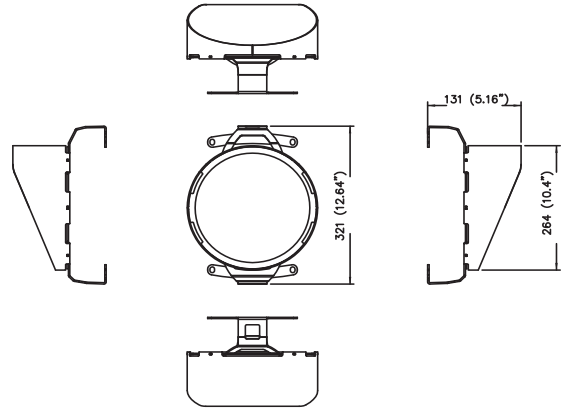

Connection Scheme:

Core	Connection	Core	Connection
Black	Live	Red	Data +
Blue	Neutral	White	Data -
Yellow / Green	Earth	Shielding	Data GND

Single Product

Multiple Products

The maximum number of fixtures for daisy chain @ 220v is 27 - Mains only

Accessories:

Full Top Hat

Half Top Hat

Floor Stand

Product Specification:

Electrical	Input Voltage		100-240 VAC, 50/60 Hz
	Power Consumption		130w @ 230V
Optical	Light Source		12 x 10w Multi-Chip LEDs
		RGBW	W = CW - 6500K NW - 4200K
		SW	2700K-6500K
		PW	3200K and 6500K
	LED Channels		Red, Green, Blue, White, Pure White, Smart White
	Beam Angle		11°, 26°, 36°
Projected Lumen Maintenance		60,000 hrs (L70@ 25°C / 77°F)	
Control	Interface Protocol		DMX 512
	Wireless DMX (Optional Accessory)		Lumen Radio CRMX Technology
	Control System		Anolis Lighting Controls or any Third Party DMX512 Controllers
	Power Supply		Integral
	Stand Alone Control		Yes
Physical	Width x Height x Depth	Inches	12.2 x 13.7 x 9.05
		mm	310 x 348 x 230
	Weight	lbs	23.8
		kg	10.8
	Housing		High Pressure Die-Cast Aluminium Body Tempered Glass
	Fixture Cable and Connections		Li9YCHY - 3xAWG16+1 (2xAWG24) + Junction Box
	Fixing Method		Stirrup
	Adjustability		+35° -90°
	IP Rating		IP67 (IP66 Junction Box)
	IK Rating		IK**
	Cooling System		Convection
	Operating Ambient Temperature		-20°C / +40°C (-4°F / +104°F)
Operating Temperature		+80°C @ Ambient +40°C (+176°F @ Ambient +104°F)	
Certification	Listings		ETL / cETL, CE, RoHS

ArcSource Outdoor 48MC INT - 11°

Distance [m]	Cone Diameter [m]	E(0°) [lx]	E(C0) [lx]
0.5	0.10	248862	173065
1.0	0.20	80264	43066
1.5	0.29	38339	19229
2.0	0.39	21666	10817
2.5	0.49	13802	6923
3.0	0.59	9585	4887

Total Luminous Flux: 3978lm

ArcSource Outdoor 48MC SW INT - 11°

Distance [m]	Cone Diameter [m]	E(0°) [lx]	E(C0) [lx]
0.5	0.09	43427	21587
1.0	0.19	10867	5394
1.5	0.28	48270	23980
2.0	0.37	27152	12489
2.5	0.46	17377	8633
3.0	0.56	12057	5995