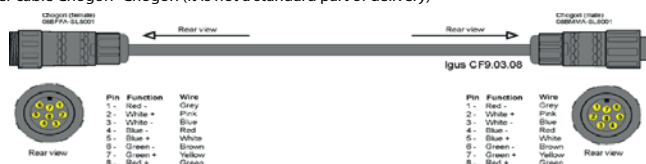

# ArcSource Outdoor 16MC Pixel™

Client: \_\_\_\_\_

Project: \_\_\_\_\_

Specifier: \_\_\_\_\_

Type: \_\_\_\_\_ Qty: \_\_\_\_\_

**FEATURES:**

- Input Voltage: 48VDC
- Power consumption: 36W @ 700mA
- Light Source: 4 x 15W MC LED's
- Delivered Lumen: 1951lm 11dg 24MC - 700mA (TBC)
- Projected LED Life: 60,000 Hrs
- Control: DMX Controller
- Housing: Die-Cast Aluminium and Glass Cover
- Mounting Method: Yoke + Floor Stand
- IP Rating: IP67
- Operating Ambient Temp: -20°C/+40°C (-4°F/+104°F)
- Certification: ETL / cETL, CE, RoHS
- 5 Year Warranty

## Connection Scheme:

Adapter cable Chogori -Chogori (it is not a standard part of delivery)

Product Specification:

Electrical	Input Voltage		48V DC
	Power Consumption		36W
Optical	Light Source		4 x 15W Multi-Chip LEDs
		RGBW	W= CW - 6300K
		RGBA	
		SW	2700K-7100K
		PW	6300K
	LED Channels		Red, Green, Blue, White, Pure White, Smart White
Beam Angle		7°, 24°, 34°, 7°x42°, 42°x7°	
Projected Lumen Maintenance		50,000 hrs ( L70@ 25°C / 77°F)	
Control	Wireless DMX (Optional Accessory)		N/A
	Control System		ArcPixel Power
	Power Supply		ArcPixel Power
	Stand Alone Control		N/A
Physical	Width x Height x Depth	Inches	7.2 x 8.43 x 5.71
		mm	182 x 214 x 145
	Weight	lbs	5.5
		kg	2.5
	Housing		High Pressure Die-Cast Aluminium Body Tempered Glass
	Fixture Cable and Connections		LIYY 8xAWG22 - 0.5m Long (1.64ft) - Chogori IP68 Connector
	Fixing Method		Stirrup / Floor Stand Optional
	Adjustability		+35 / -90°
	IP Rating		IP67
	IK Rating		IK06
	Cooling System		Convection
	Operating Ambient Temperature		-20°C / +45°C (-4°F / +113°F )
	Operating Temperature		+65°C @ Ambient +40°C (+149°F @ Ambient +104°F )
	Certification	Listings	