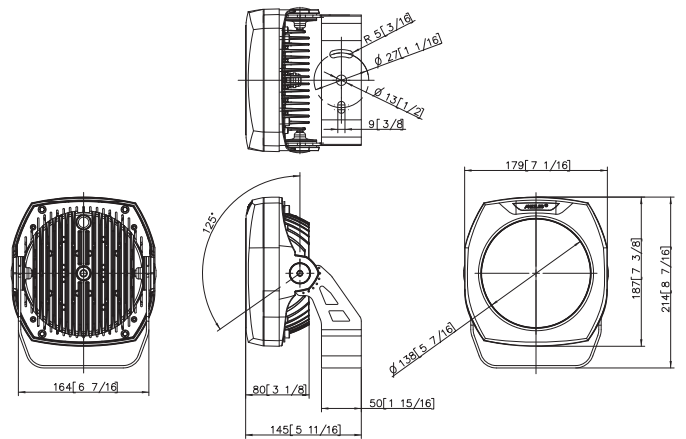

# ArcSource Outdoor 16MC Pixel™

Client: \_\_\_\_\_

Project: \_\_\_\_\_

Specifier: \_\_\_\_\_

Type: \_\_\_\_\_ Qty: \_\_\_\_\_

**FEATURES:**

- Input Voltage: 48VDC
- Power consumption: 36W @ 700mA
- Light Source: 4 x 15W MC LED's
- Delivered Lumen: 1951lm 11dg 24MC - 700mA (TBC)
- Projected LED Life: 60,000 Hrs
- Control: DMX Controller
- Housing: Die-Cast Aluminium and Glass Cover
- Mounting Method: Yoke + Floor Stand
- IP Rating: IP67
- Operating Ambient Temp: -20°C/+40°C (-4°F/+104°F)
- Certification: ETL / cETL, CE, RoHS
- 5 Year Warranty

## Connection Scheme:

Adapter cable Chogori -Chogori (it is not a standard part of delivery)

Product Specification:

Electrical	Input Voltage		48V DC
	Power Consumption		36W
Optical	Light Source		4 x 15W Multi-Chip LEDs
		RGBW	W= CW - 6300K
		RGBA	
		SW	2700K-7100K
		PW	6300K
	LED Channels		Red, Green, Blue, White, Pure White, Smart White
Beam Angle		7°, 24°, 34°, 7°x42°, 42°x7°	
Projected Lumen Maintenance		50,000 hrs ( L70@ 25°C / 77°F)	
Control	Wireless DMX (Optional Accessory)		N/A
	Control System		ArcPixel Power
	Power Supply		ArcPixel Power
	Stand Alone Control		N/A
Physical	Width x Height x Depth	Inches	7.2 x 8.43 x 5.71
		mm	182 x 214 x 145
	Weight	lbs	5.5
		kg	2.5
	Housing		High Pressure Die-Cast Aluminium Body Tempered Glass
	Fixture Cable and Connections		LIYY 8xAWG22 - 0.5m Long (1.64ft) - Chogori IP68 Connector
	Fixing Method		Stirrup / Floor Stand Optional
	Adjustability		+35 / -90°
	IP Rating		IP67
	IK Rating		IK06
	Cooling System		Convection
	Operating Ambient Temperature		-20°C / +45°C (-4°F / +113°F )
	Operating Temperature		+65°C @ Ambient +40°C (+149°F @ Ambient +104°F )
	Certification	Listings	