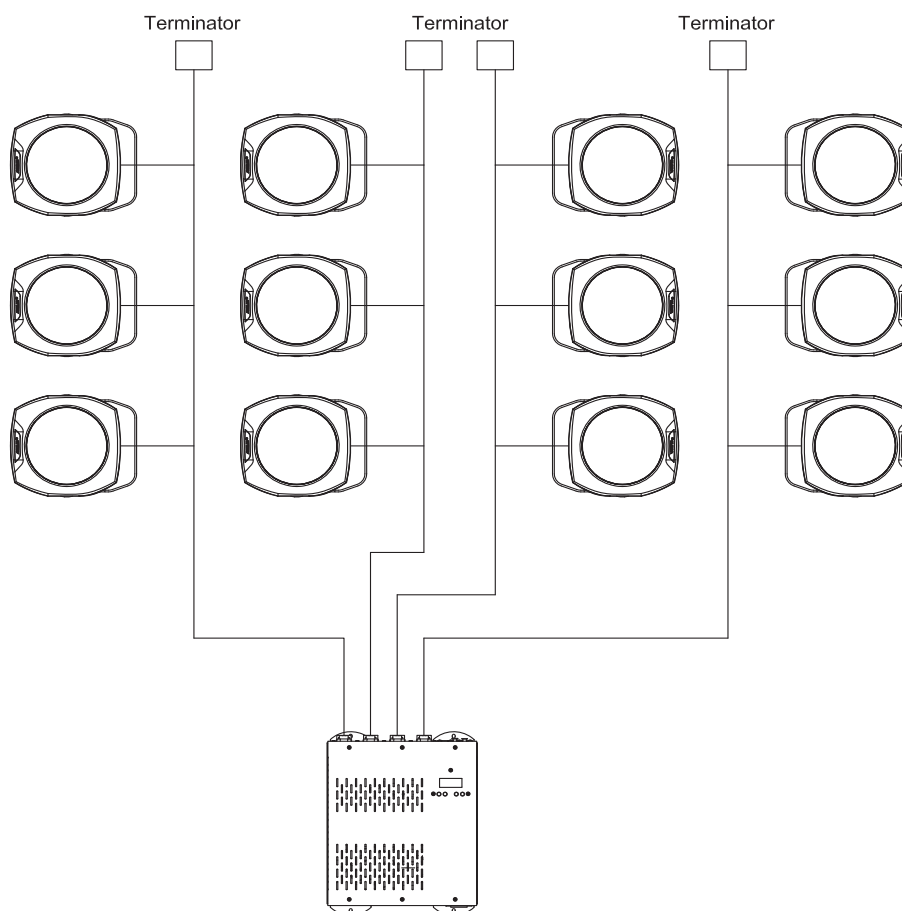

# ArcSource Outdoor 16MC Pixel™

Client: \_\_\_\_\_

Project: \_\_\_\_\_

Specifier: \_\_\_\_\_

Type: \_\_\_\_\_ Qty: \_\_\_\_\_

**FEATURES:**

- Input Voltage: 48VDC
- Power consumption: 36W @ 700mA
- Light Source: 4 x 15W MC LED's
- Delivered Lumen: 1951lm 11dg 24MC - 700mA (TBC)
- Projected LED Life: 60,000 Hrs
- Control: DMX Controller
- Housing: Die-Cast Aluminium and Glass Cover
- Mounting Method: Yoke + Floor Stand
- IP Rating: IP67
- Operating Ambient Temp: -20°C/+40°C (-4°F/+104°F)
- Certification: ETL / cETL, CE, RoHS
- 5 Year Warranty

## Connection Scheme:

Adapter cable Chogori -Chogori (it is not a standard part of delivery)

Product Specification:

Electrical	Input Voltage		48V DC
	Power Consumption		36W
Optical	Light Source		4 x 15W Multi-Chip LEDs
		RGBW	W= CW - 6300K
		RGBA	
		SW	2700K-7100K
		PW	6300K
	LED Channels		Red, Green, Blue, White, Pure White, Smart White
Beam Angle		7°, 24°, 34°, 7°x42°, 42°x7°	
Projected Lumen Maintenance		50,000 hrs ( L70@ 25°C / 77°F)	
Control	Wireless DMX (Optional Accessory)		N/A
	Control System		ArcPixel Power
	Power Supply		ArcPixel Power
	Stand Alone Control		N/A
Physical	Width x Height x Depth	Inches	7.2 x 8.43 x 5.71
		mm	182 x 214 x 145
	Weight	lbs	5.5
		kg	2.5
	Housing		High Pressure Die-Cast Aluminium Body Tempered Glass
	Fixture Cable and Connections		LIYY 8xAWG22 - 0.5m Long (1.64ft) - Chogori IP68 Connector
	Fixing Method		Stirrup / Floor Stand Optional
	Adjustability		+35 / -90°
	IP Rating		IP67
	IK Rating		IK06
	Cooling System		Convection
	Operating Ambient Temperature		-20°C / +45°C (-4°F / +113°F )
	Operating Temperature		+65°C @ Ambient +40°C (+149°F @ Ambient +104°F )
	Certification	Listings	