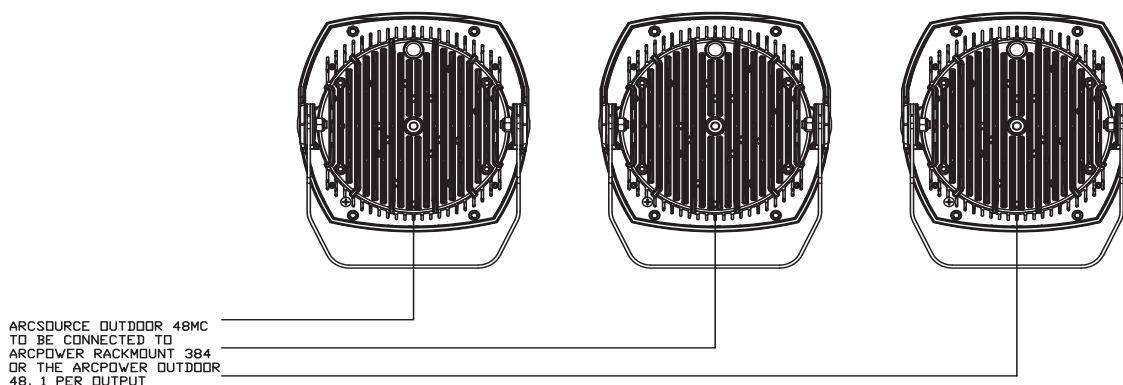

Connection Scheme:

Accessories: