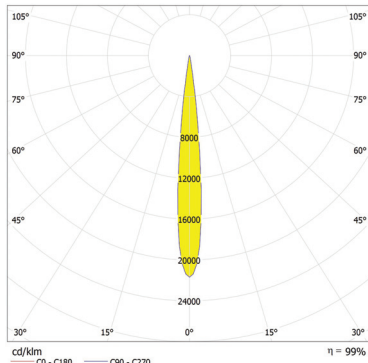

Connector CGRBDU-08BMMA-SL8001

T-Connector Chogori, 8-Pin, Screw

Connector Waterproof cap
(Fits Above Connector)

Connector Waterproof cap
(Fits Above Connector)

Product Specification:

Electrical	Input Voltage		48V DC
	Power Consumption		120w @ 230V
Optical	Light Source		12 x 10w Multi-Chip LEDs
		RGBW	W = CW - 6500K NW -4200K
		SW	2700K-6500K
		PW	3200K and 6500K
	LED Channels		Red, Green, Blue, White, Pure White, Smart White
Beam Angle		11°, 26°, 36°	
Projected Lumen Maintenance		60,000 hrs (L70@ 25°C / 77°F)	
Control	Wireless DMX (Optional Accessory)		N/A
	Control System		Anolis Lighting Controls or any Third Party DMX512 Controllers
	Power Supply		Rackmount 384, ArcPower Outdoor 48
	Stand Alone Control		N/A
Physical	Width x Height x Depth	Inches	12.2 x 13.7 x 9.05
		mm	310 x 348 x 230
	Weight	lbs	23.8
		kg	10.8
	Housing		High Pressure Die-Cast Aluminium Body Tempered Glass
	Fixture Cable and Connections		Igus CF9.03.08 - 0.5m Long (1.64ft) - Chogori IP68 Connector
	Fixing Method		Stirrup
	Adjustability		+35° -90°
	IP Rating		IP67
	IK Rating		IK**
	Cooling System		Convection
	Operating Ambient Temperature		-20°C / +40°C (-4°F / +104°F)
	Operating Temperature		+75°C @ Ambient +40°C (+167°F @ Ambient +104°F)
	Certification	Listings	ETL / cETL, CE, RoHS

Photometric Data:

ArcSource Outdoor 48MC - 11° 350mA

Distance [m]	Cone Diameter [m]	E(0°) E(CD)	5.6°	Illuminance [lx]
0.5	0.10	227100	112551	
1.0	0.20	56775	28338	
1.5	0.29	25233	12506	
2.0	0.39	14194	7034	
2.5	0.49	9084	4502	
3.0	0.59	6308	3126	

Total Luminous Flux: 2618lm

ArcSource Outdoor 48MC - 11° 700mA

Distance [m]	Cone Diameter [m]	E(0°) E(CD)	5.6°	Illuminance [lx]
0.5	0.10	345055	173065	
1.0	0.20	86264	43036	
1.5	0.29	38339	19229	
2.0	0.39	21566	10817	
2.5	0.49	13802	6923	
3.0	0.59	9585	4807	