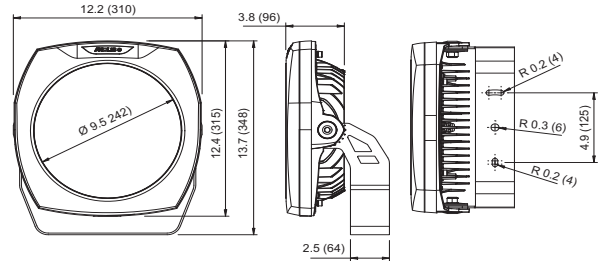

ArcSource Outdoor 48MC tm

Client: _____

Project: _____

Specifier: _____

Type: _____ Qty: _____

FEATURES:

- Input Voltage: 48VDC Via ArcPower Range
- Power consumption: 120W
- Light Source: 12 x MC LED's
- Delivered Lumen: 3798lm 11dg 48MC - 700mA
- Projected LED Life: 60,000 Hrs
- Control: DMX Controller
- Housing: Cast Aluminium and Glass Cover
- Fixing Method: Stirrup / Mounting Plate
- IP Rating: IP67
- Operating Ambient Temp: -20°C/+40°C [-4°F/+104°F]
- Certification: ETL / cETL, CE, RoHS
- 5 Year Warranty

Connector CGRBDU-08BMMA-SL8001

T-Connector Chogori, 8-Pin, Screw

Connector Waterproof cap
(Fits Above Connector)

Connector Waterproof cap
(Fits Above Connector)

Product Specification:

Electrical	Input Voltage		48V DC
	Power Consumption		120w @ 230V
Optical	Light Source		12 x 10w Multi-Chip LEDs
		RGBW	W = CW - 6500K NW -4200K
		SW	2700K-6500K
		PW	3200K and 6500K
	LED Channels		Red, Green, Blue, White, Pure White, Smart White
Beam Angle		11°, 26°, 36°	
Projected Lumen Maintenance		60,000 hrs (L70@ 25°C / 77°F)	
Control	Wireless DMX (Optional Accessory)		N/A
	Control System		Anolis Lighting Controls or any Third Party DMX512 Controllers
	Power Supply		Rackmount 384, ArcPower Outdoor 48
	Stand Alone Control		N/A
Physical	Width x Height x Depth	Inches	12.2 x 13.7 x 9.05
		mm	310 x 348 x 230
	Weight	lbs	23.8
		kg	10.8
	Housing		High Pressure Die-Cast Aluminium Body Tempered Glass
	Fixture Cable and Connections		Igus CF9.03.08 - 0.5m Long (1.64ft) - Chogori IP68 Connector
	Fixing Method		Stirrup
	Adjustability		+35° -90°
	IP Rating		IP67
	IK Rating		IK**
	Cooling System		Convection
	Operating Ambient Temperature		-20°C / +40°C (-4°F / +104°F)
	Operating Temperature		+75°C @ Ambient +40°C (+167°F @ Ambient +104°F)
	Certification	Listings	ETL / cETL, CE, RoHS