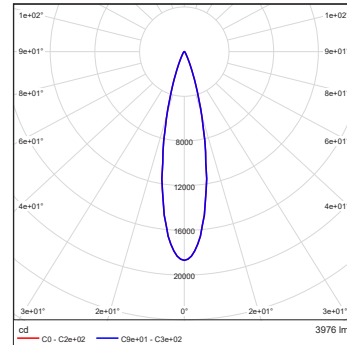

ArcSource Outdoor 48MC Integral RGBCW 20dg