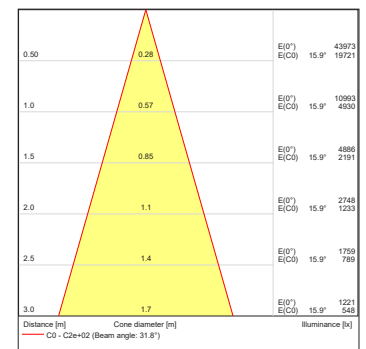

ArcSource Outdoor 48MC Integral RGBCW 30dg