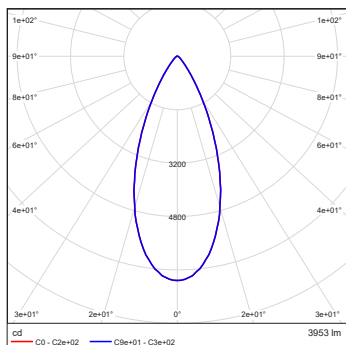

ArcSource Outdoor 48MC Integral RGBCW 40dg