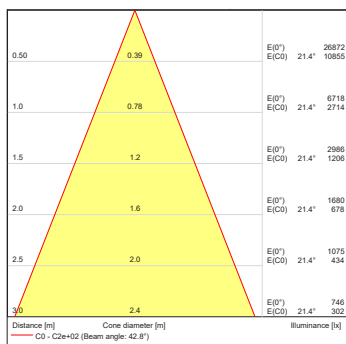

ArcSource Outdoor 48MC Integral RGBCW 90dg