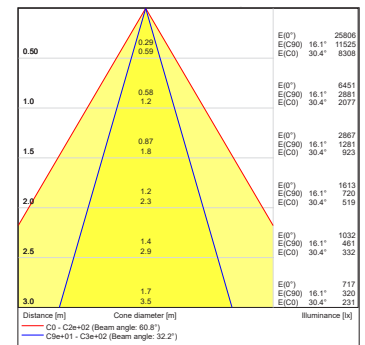

ArcSource Outdoor 48MC Integral
RGBCW 70dg x 35dg