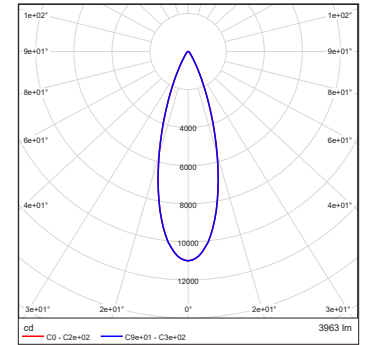

ArcSource Outdoor 48MC Integral RGBCW 30dg