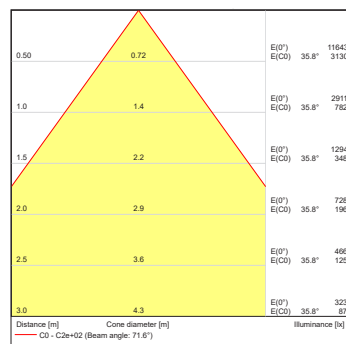

ArcSource Outdoor 48MC Integral RGBCW 90dg