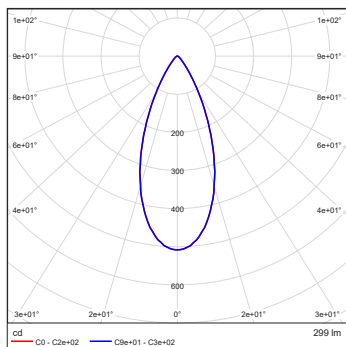

ArcSource Outdoor 4MC RGBCW 40dg