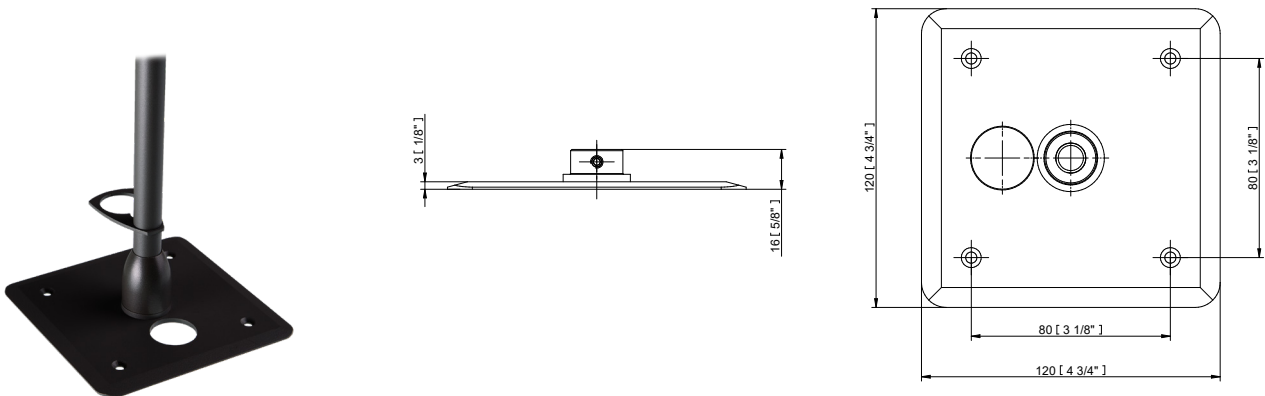

ArcSource Outdoor 4MC RGBCW
70dg x 35dg

Distance [m]	Cone diameter [m]	Beam angle	Beam angle	Iluminance [lx]
0.50	0.99	32.2°	60.8°	1954
1.0	1.2	32.2°	60.8°	489
1.5	1.8	32.2°	60.8°	217
2.0	2.3	32.2°	60.8°	122
2.5	2.9	32.2°	60.8°	78
3.0	3.5	32.2°	60.8°	54

ACCESSORIES FOR ARCSOURCE OUTDOOR 4MC

Top Hat

Half Top Hat

Floor Stand

Pipe Clamp

Adaptor Stand 100mm

Twin Wall Cover (Flat / Round)

Extension Cable CGR8-F/RJ45 (indoor)