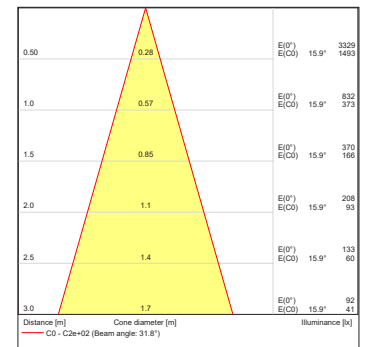

ArcSource Outdoor 4MC RGBCW 30dg