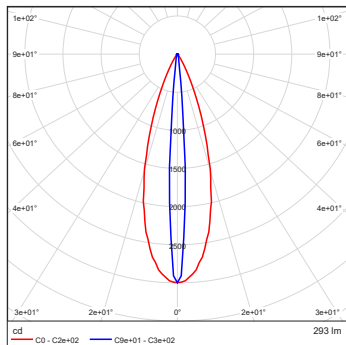

ArcSource Outdoor 4MC RGBCW
30dg x 7dg

Distance [m]	Cone diameter [m]	Beam angle	Beam angle	Iluminance [lx]
0.50	0.33	7.8°	32.8°	11989
1.0	0.58	7.8°	32.8°	2967
1.5	0.88	7.8°	32.8°	1332
2.0	1.2	7.8°	32.8°	749
2.5	1.5	7.8°	32.8°	480
3.0	1.8	7.8°	32.8°	333