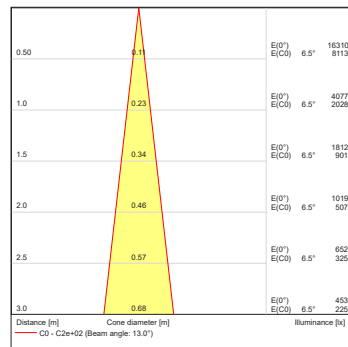

ArcSource Outdoor 4MC RGBCW 30dg