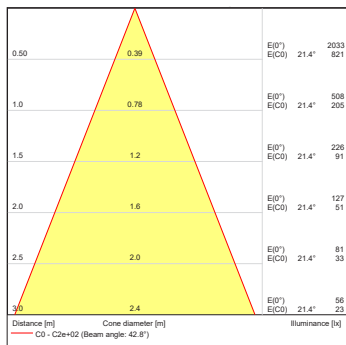

ArcSource Outdoor 4MC RGBCW 90dg