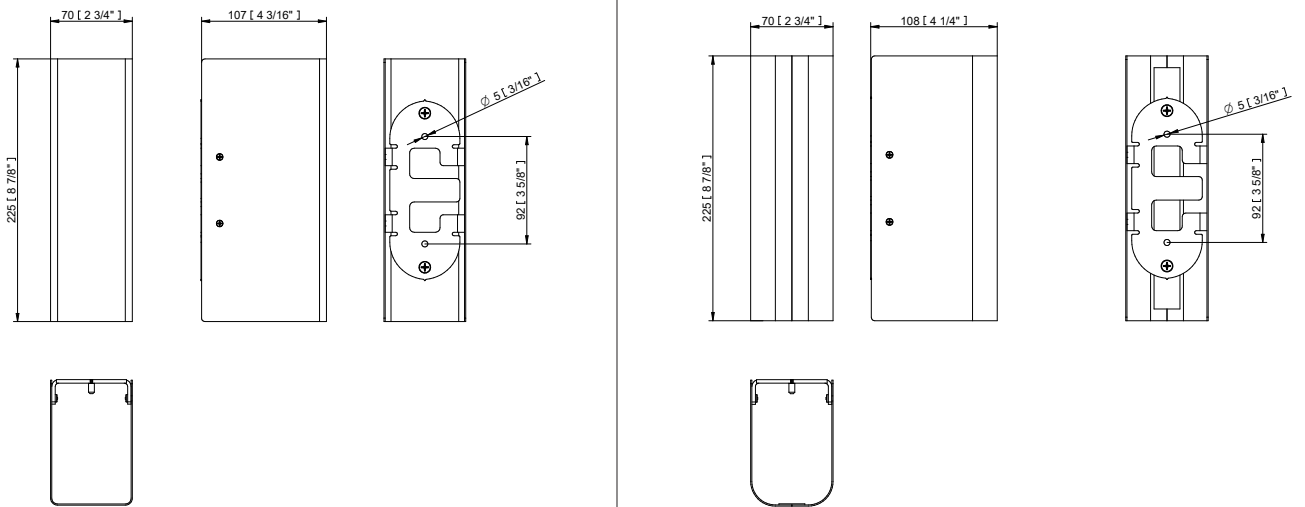

Extension Cable CGR8-F/RJ45 (indoor)

Twin Wall Cover (Flat / Round)