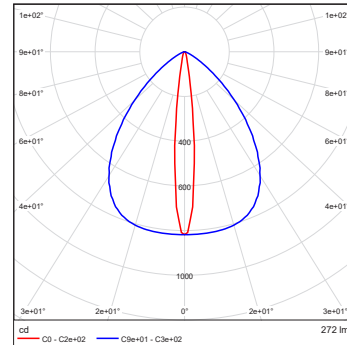

ArcSource Outdoor 4MC RGBCW
10dg x 90dg

Distance [m]	Cone diameter [m]	Beam angle	Beam angle	Iluminance [lx]
0.50	0.99	12.2°	83.8°	3272
1.0	1.8	12.2°	83.8°	818
1.5	2.7	12.2°	83.8°	364
2.0	3.6	12.2°	83.8°	208
2.5	4.5	12.2°	83.8°	131
3.0	5.4	12.2°	83.8°	91