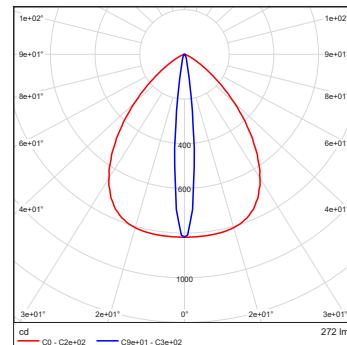

ArcSource Outdoor 4MC RGBCW
90dg x 10dg

Distance [m]	Cone diameter [m]	Beam angle	Beam angle	Iluminance [lx]
0.50	0.99	12.2°	83.8°	3272
1.0	1.8	12.2°	83.8°	818
1.5	2.7	12.2°	83.8°	364
2.0	3.6	12.2°	83.8°	208
2.5	4.5	12.2°	83.8°	131
3.0	5.4	12.2°	83.8°	91