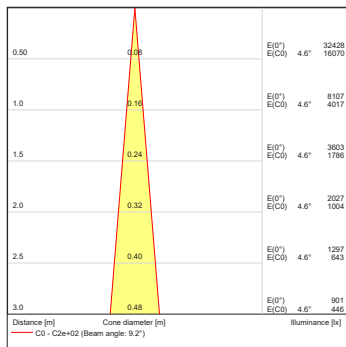

ArcSource Outdoor 4MC RGBCW 30dg