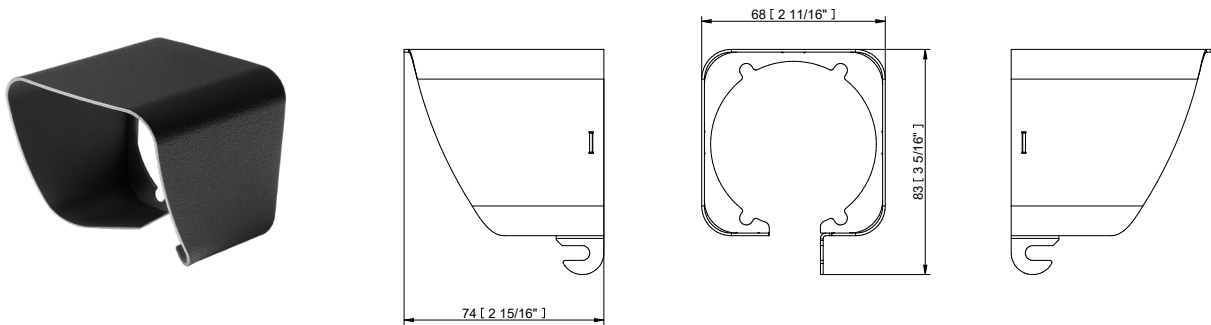

Half Top Hat