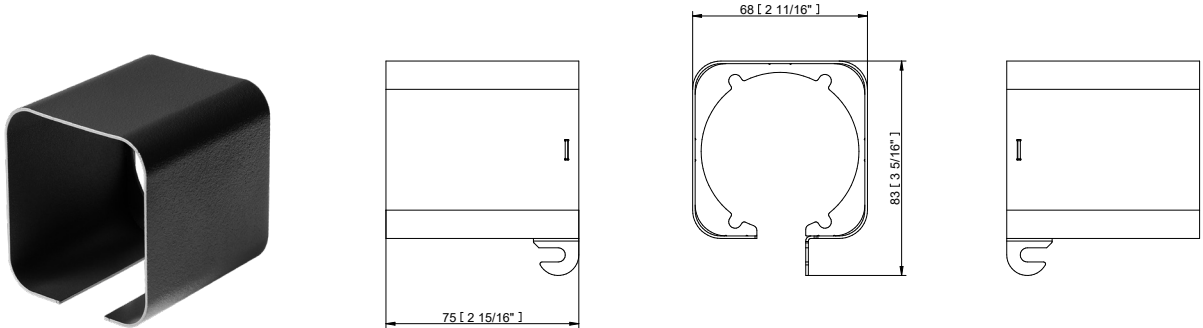

ACCESSORIES FOR ARCSOURCE OUTDOOR 4MC

Top Hat