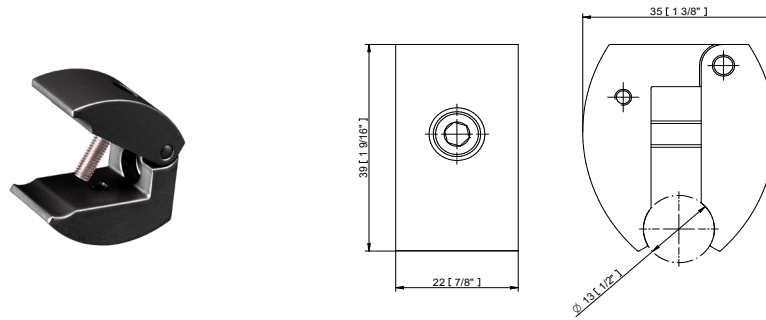

ArcSource Outdoor 4MC RGBCW
70dg x 35dg

Distance [m]	Cone diameter [m]	Beam angle	Beam angle	Iluminance [lx]
0.50	0.99	32.2°	60.8°	1954
1.0	1.2	32.2°	60.8°	489
1.5	1.8	32.2°	60.8°	217
2.0	2.3	32.2°	60.8°	122
2.5	2.9	32.2°	60.8°	78
3.0	3.5	32.2°	60.8°	54

ACCESSORIES FOR ARCSOURCE OUTDOOR 4MC

Top Hat

Half Top Hat

Floor Stand

Pipe Clamp

Adaptor Stand 100mm

Twin Wall Cover (Flat / Round)

Extension Cable CGR8-F/RJ45 (indoor)