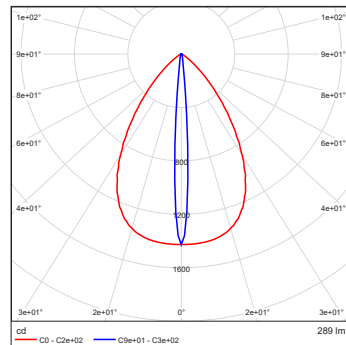

ArcSource Outdoor 4MC RGBCW
60dg x 7dg

Distance [m]	Cone diameter [m]	Beam angle	Beam angle	Iluminance [lx]
0.50	0.99	7.8°	69.4°	5705
1.0	1.4	7.8°	69.4°	1428
1.5	2.1	7.8°	69.4°	634
2.0	2.8	7.8°	69.4°	357
2.5	3.5	7.8°	69.4°	228
3.0	4.2	7.8°	69.4°	158