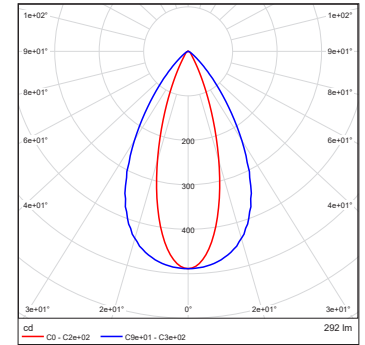

ArcSource Outdoor 4MC RGBCW
35dg x 70dg

Distance [m]	Cone diameter [m]	Beam angle	Beam angle	Iluminance [lx]
0.50	0.99	32.2°	60.8°	1954
1.0	1.2	32.2°	60.8°	489
1.5	1.8	32.2°	60.8°	217
2.0	2.3	32.2°	60.8°	122
2.5	2.9	32.2°	60.8°	78
3.0	3.5	32.2°	60.8°	54