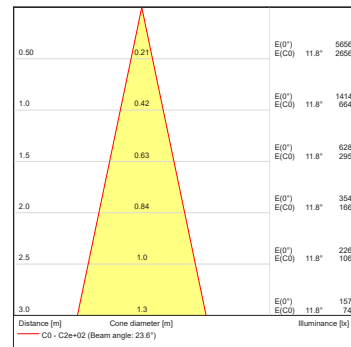

ArcSource Outdoor 4MC RGBCW 30dg