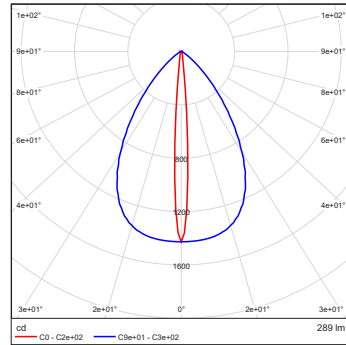

ArcSource Outdoor 4MC RGBCW
7dg x 60dg

Distance [m]	Cone diameter [m]	Beam angle	Beam angle	Iluminance [lx]
0.50	0.99	7.8°	69.4°	5705
1.0	1.4	7.8°	69.4°	1428
1.5	2.1	7.8°	69.4°	634
2.0	2.8	7.8°	69.4°	357
2.5	3.5	7.8°	69.4°	228
3.0	4.2	7.8°	69.4°	158