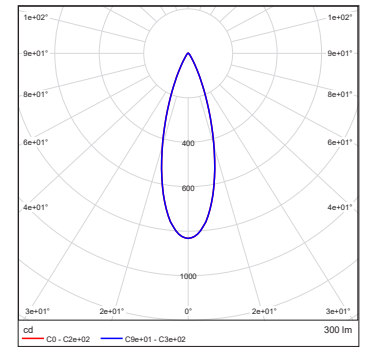

ArcSource Outdoor 4MC RGBCW 30dg