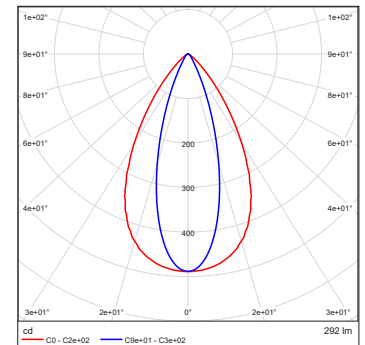

ArcSource Outdoor 4MC RGBCW
70dg x 35dg

Distance [m]	Cone diameter [m]	Beam angle	Beam angle	Iluminance [lx]
0.50	0.99	32.2°	60.8°	1954
1.0	1.2	32.2°	60.8°	489
1.5	1.8	32.2°	60.8°	217
2.0	2.3	32.2°	60.8°	122
2.5	2.9	32.2°	60.8°	78
3.0	3.5	32.2°	60.8°	54