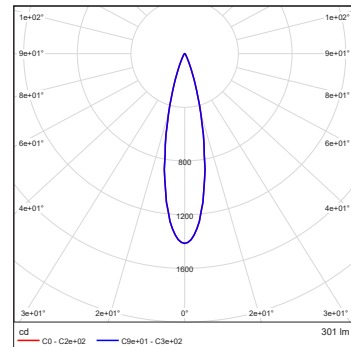

ArcSource Outdoor 4MC RGBCW 20dg