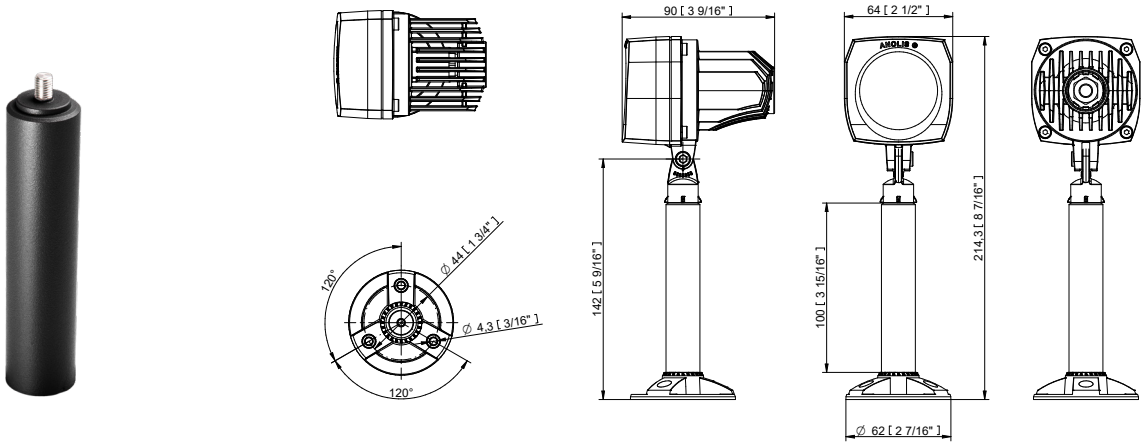

ArcSource Outdoor 4MC RGBCW
70dg x 35dg

Distance [m]	Cone diameter [m]	Beam angle	Beam angle	Iluminance [lx]
0.50	0.99	32.2°	60.8°	1954
1.0	1.2	32.2°	60.8°	489
1.5	1.8	32.2°	60.8°	217
2.0	2.3	32.2°	60.8°	122
2.5	2.9	32.2°	60.8°	78
3.0	3.5	32.2°	60.8°	54

ACCESSORIES FOR ARCSOURCE OUTDOOR 4MC

Top Hat

Half Top Hat

Floor Stand

Pipe Clamp

Adaptor Stand 100mm

Twin Wall Cover (Flat / Round)

Extension Cable CGR8-F/RJ45 (indoor)