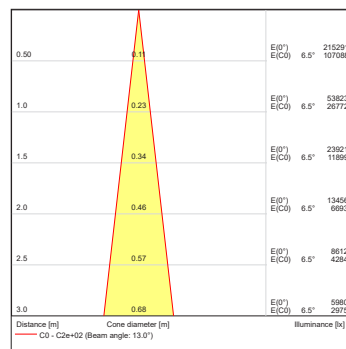

ArcSource Outdoor 48MC Integral RGBCW 30dg