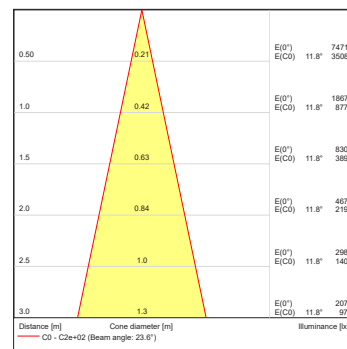

ArcSource Outdoor 48MC Integral RGBCW 30dg