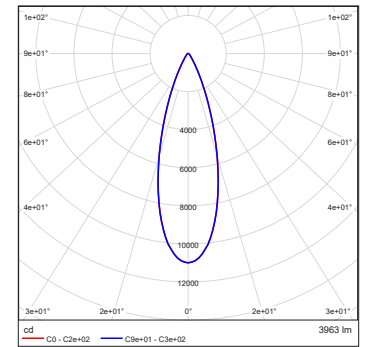

ArcSource Outdoor 48MC Integral RGBCW 30dg