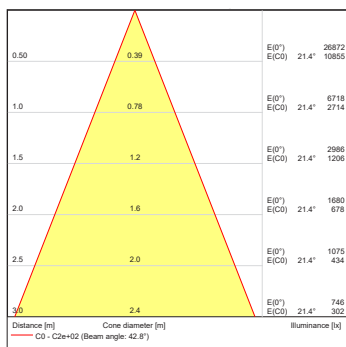

ArcSource Outdoor 48MC Integral RGBCW 90dg