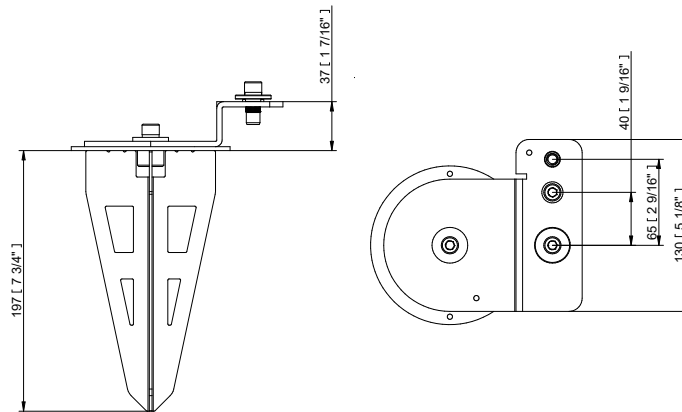

### Physical (max WxHxD)

The durable cast aluminum body with a lens covered by tempered glass provides a stylish, compact lighting solution with an IP67 certification. The fixture's physical dimensions are 310 x 348 x 230 mm (12.21 x 13.7 x 9.06 in) and it weighs 11.4 kg (25.13 lbs).

**ACCESSORIES FOR ARCSOURCE OUTDOOR 48MC INTEGRAL**

Top Hat

Half Top Hat

Floor Stand

Land Spike

Tenon Adapter  $\varnothing 63 - 80 \text{ mm} / \varnothing 80 - 106 \text{ mm}$

Pole Clamp  $\varnothing 63 - 80 \text{ mm} | \varnothing 80 - 105 \text{ mm}$