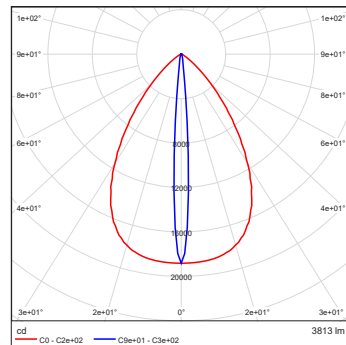

ArcSource Outdoor 48MC Integral
RGBCW 60dg x 7dg