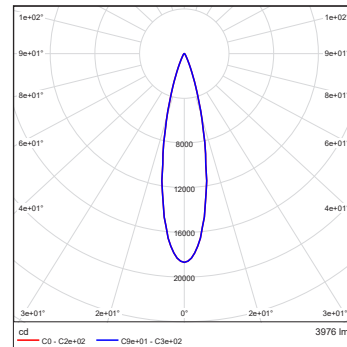

ArcSource Outdoor 48MC Integral RGBCW 20dg