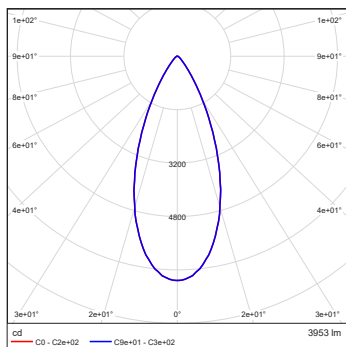

ArcSource Outdoor 48MC Integral RGBCW 40dg