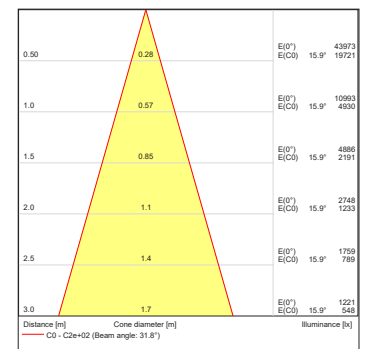

ArcSource Outdoor 48MC Integral RGBCW 30dg