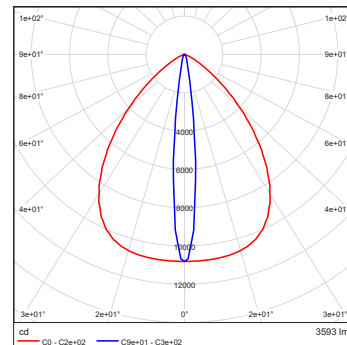

ArcSource Outdoor 48MC Integral
RGBCW 90dg x 10dg