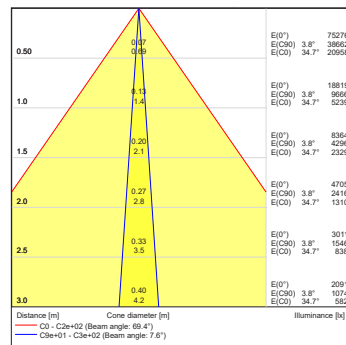

ArcSource Outdoor 48MC Integral
RGBCW 70dg x 35dg