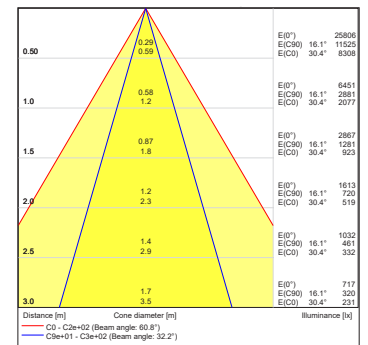

ArcSource Outdoor 48MC Integral
RGBCW 70dg x 35dg