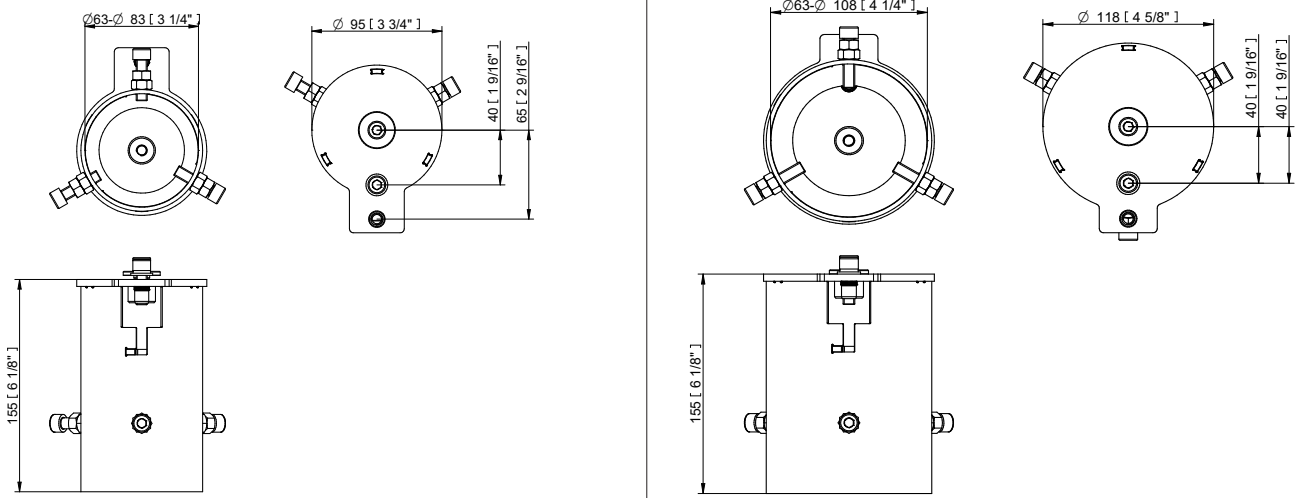

Tenon Adapter $\varnothing 63 - 80 \text{ mm} / \varnothing 80 - 106 \text{ mm}$