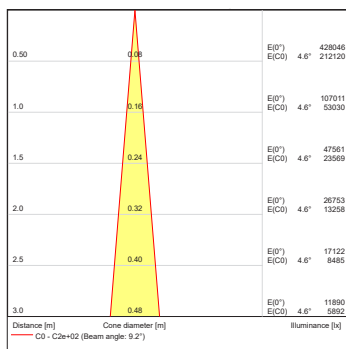

ArcSource Outdoor 48MC Integral RGBCW 30dg