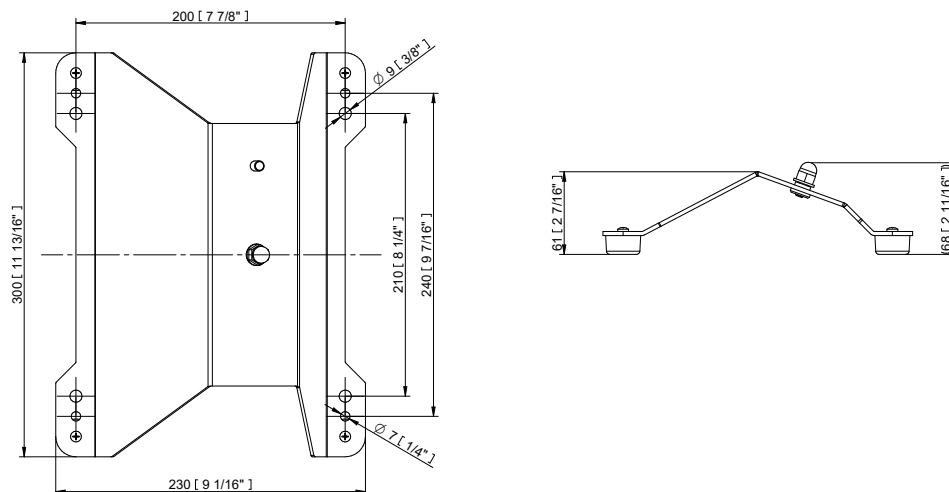

Floor Stand