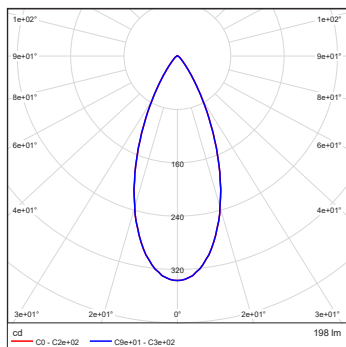

BI-SYMMETRICAL BEAM ANGLE

Bi-symmetrical: 7°x30°, 7°x60°, 35°x70°, 10°x90°

Bi-symmetrical: 30°x7°, 60°x7°, 70°x35°, 90°x10°

PHOTOMETRIC DATA

ArcSource Outdoor 4MC Pixel RGBCW 7dg

Distance [m]	Cone diameter [m]	E(0°) E(C0)	E(0°) E(C0)
0.50	0.08	21477 10643	4.6°
1.0	0.16	5369 2661	4.6°
1.5	0.24	2386 1183	4.6°
2.0	0.32	1342 665	4.6°
2.5	0.40	859 426	4.6°
3.0	0.48	597 298	4.6°

Distance [m] Cone diameter [m] Illuminance [lx]
 — C0 - C2e+02 (Beam angle: 13.0°)

ArcSource Outdoor 4MC Pixel RGBCW 20dg

Distance [m]	Cone diameter [m]	E(0°) E(C0)	E(0°) E(C0)
0.50	0.21	3740 1796	11.8°
1.0	0.42	935 439	11.8°
1.5	0.63	416 195	11.8°
2.0	0.84	234 110	11.8°
2.5	1.0	150 73	11.8°
3.0	1.3	104 49	11.8°

Distance [m] Cone diameter [m] Illuminance [lx]
 — C0 - C2e+02 (Beam angle: 23.6°)

ArcSource Outdoor 4MC Pixel RGBCW 30dg

Distance [m]	Cone diameter [m]	E(0°) E(C0)	E(0°) E(C0)
0.50	0.28	2208 960	15.9°
1.0	0.57	552 248	15.9°
1.5	0.85	245 110	15.9°
2.0	1.1	138 62	15.9°
2.5	1.4	88 40	15.9°
3.0	1.7	61 28	15.9°

Distance [m] Cone diameter [m] Illuminance [lx]
 — C0 - C2e+02 (Beam angle: 31.8°)

ArcSource Outdoor 4MC Pixel RGBCW 40dg

Distance [m]	Cone diameter [m]	E(0°) E(C0)	E(0°) E(C0)
0.50	0.39	1346 544	21.4°
1.0	0.78	337 136	21.4°
1.5	1.2	150 60	21.4°
2.0	1.6	84 34	21.4°
2.5	2.0	54 22	21.4°
3.0	2.4	37 15	21.4°