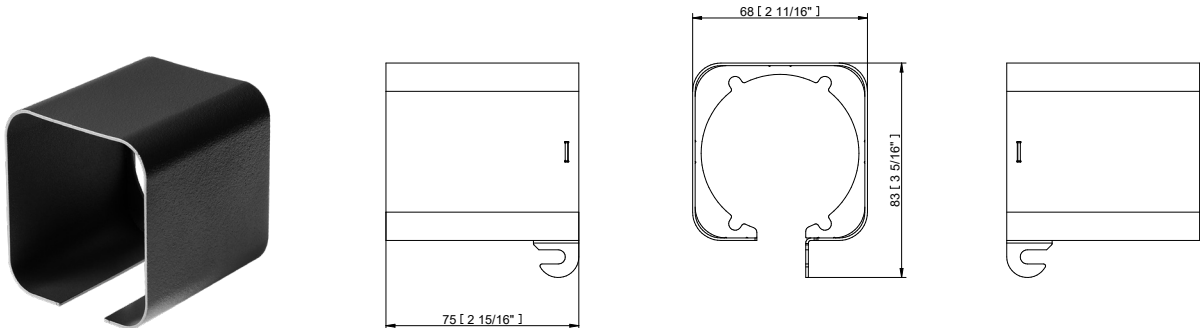

ACCESSORIES FOR ARCSOURCE OUTDOOR 4MC PIXEL

Top Hat