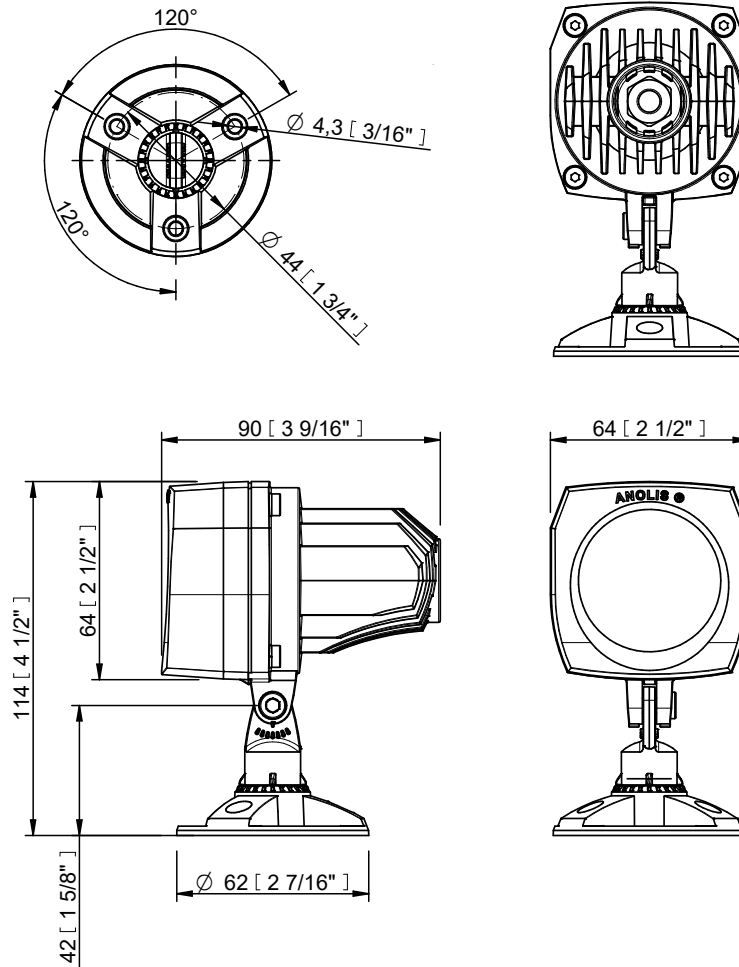

Projected Lumen Maintenance

The projected lumen maintenance is 50,000 hours (L70@ 25 °C).

Power Consumption

5.5W energy consumption provides excellent efficiency at low operating costs.

Physical

The durable cast aluminum body with a lens covered by tempered glass provides a stylish, compact lighting solution with IP65 certification. The fixture's physical dimensions are 64 x 145 x 90 mm (2.52 x 5.71 x 3.54 in) and it weights 0.62 kg (1.37 lbs).

DIMENSIONS

PHOTOMETRIC OVERVIEW

Lumen Output (lm)

	RGBCW (W 6500 K)	RGBA	WW (W 3000 K)
7°	202	178	202
13°	202	178	202
20°	199	176	199
30°	199	175	199
40°	198	175	198
60°	197	174	197
90°	193	170	193
7° x 30°, 30° x 7°	194	172	194
7° x 60°, 60° x 7°	191	169	191
35° x 70°, 70° x 35°	193	171	193
10° x 90°, 90° x 10°	180	159	180