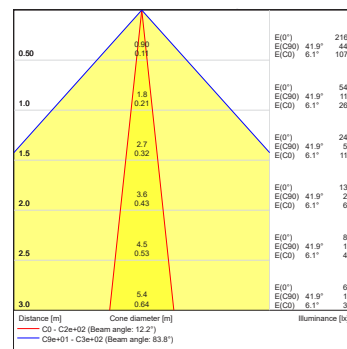

ArcSource Outdoor 4MC Pixel RGBCW
35dg x 70dg