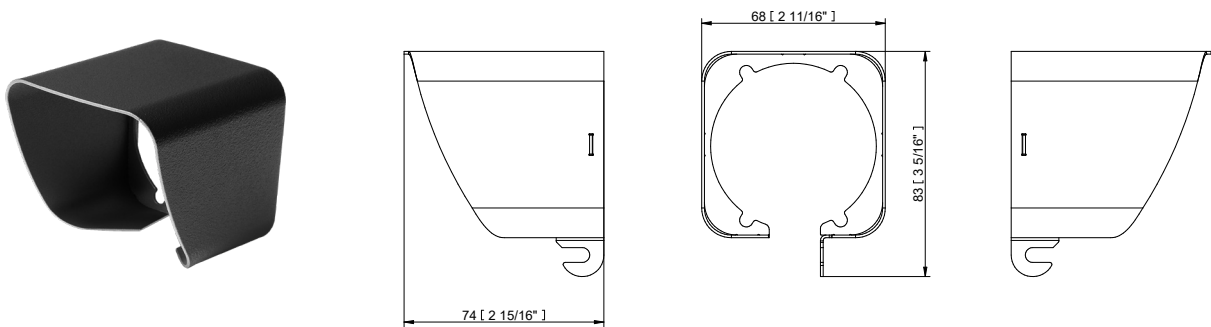

Half Top Hat