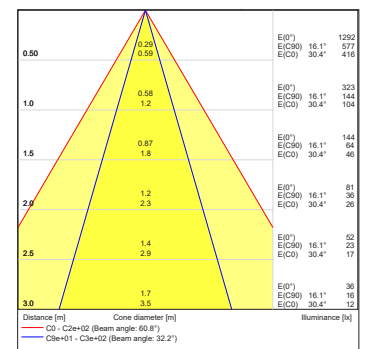

ArcSource Outdoor 4MC Pixel RGBCW
70dg x 35dg