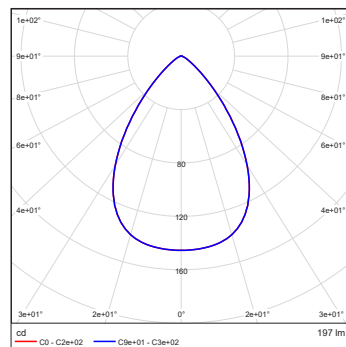

Distance [m] Cone diameter [m] Illuminance [lx]
 — C0 - C2e+02 (Beam angle: 13.0°)

ArcSource Outdoor 4MC Pixel RGBCW 20dg

Distance [m]	Cone diameter [m]	E(0°) E(C0)	E(0°) E(C0)
0.50	0.21	3740 1796	11.8°
1.0	0.42	935 439	11.8°
1.5	0.63	416 195	11.8°
2.0	0.84	234 110	11.8°
2.5	1.0	150 73	11.8°
3.0	1.3	104 49	11.8°

Distance [m] Cone diameter [m] Illuminance [lx]
 — C0 - C2e+02 (Beam angle: 23.6°)

ArcSource Outdoor 4MC Pixel RGBCW 30dg

Distance [m]	Cone diameter [m]	E(0°) E(C0)	E(0°) E(C0)
0.50	0.28	2208 960	15.9°
1.0	0.57	552 248	15.9°
1.5	0.85	245 110	15.9°
2.0	1.1	138 62	15.9°
2.5	1.4	88 40	15.9°
3.0	1.7	61 28	15.9°

Distance [m] Cone diameter [m] Illuminance [lx]
 — C0 - C2e+02 (Beam angle: 31.8°)

ArcSource Outdoor 4MC Pixel RGBCW 40dg

Distance [m]	Cone diameter [m]	E(0°) E(C0)	E(0°) E(C0)
0.50	0.39	1346 544	21.4°
1.0	0.78	337 136	21.4°
1.5	1.2	150 60	21.4°
2.0	1.6	84 34	21.4°
2.5	2.0	54 22	21.4°
3.0	2.4	37 15	21.4°

Distance [m] Cone diameter [m] Illuminance [lx]
 — C0 - C2e+02 (Beam angle: 42.8°)

ArcSource Outdoor 4MC Pixel RGBCW 60dg

Distance [m]	Cone diameter [m]	E(0°) E(C0)	E(0°) E(C0)
0.50	0.72	582 156	35.8°
1.0	1.4	145 39	35.8°
1.5	2.2	85 17	35.8°
2.0	2.9	38 9.8	35.8°
2.5	3.6	23 6.3	35.8°
3.0	4.3	16 4.3	35.8°