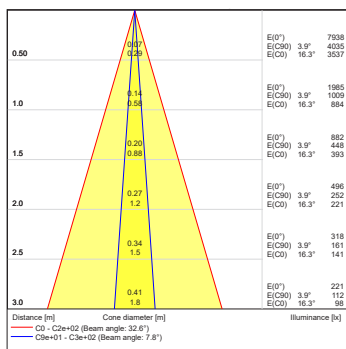

ArcSource Outdoor 4MC Pixel RGBCW
70dg x 35dg