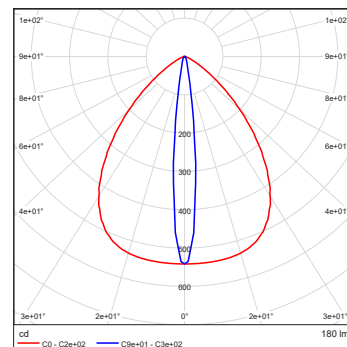

ArcSource Outdoor 4MC Pixel RGBCW
90dg x 10dg