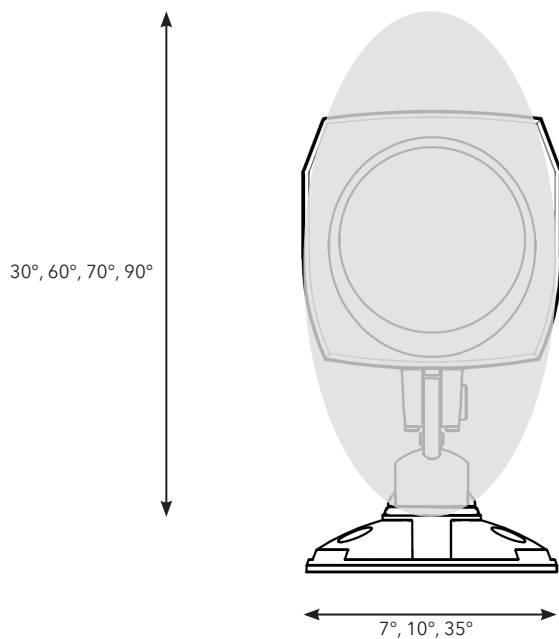

Projected Lumen Maintenance

The projected lumen maintenance is 50,000 hours (L70@ 25 °C).

Power Consumption

5.5W energy consumption provides excellent efficiency at low operating costs.

Physical

The durable cast aluminum body with a lens covered by tempered glass provides a stylish, compact lighting solution with IP65 certification. The fixture's physical dimensions are 64 x 145 x 90 mm (2.52 x 5.71 x 3.54 in) and it weights 0.62 kg (1.37 lbs).

DIMENSIONS

PHOTOMETRIC OVERVIEW

Lumen Output (lm)

	RGBCW (W 6500 K)	RGBA	WW (W 3000 K)
7°	202	178	202
13°	202	178	202
20°	199	176	199
30°	199	175	199
40°	198	175	198
60°	197	174	197
90°	193	170	193
7° x 30°, 30° x 7°	194	172	194
7° x 60°, 60° x 7°	191	169	191
35° x 70°, 70° x 35°	193	171	193
10° x 90°, 90° x 10°	180	159	180

BI-SYMMETRICAL BEAM ANGLE

Bi-symmetrical: 7°x30°, 7°x60°, 35°x70°, 10°x90°

Bi-symmetrical: 30°x7°, 60°x7°, 70°x35°, 90°x10°

PHOTOMETRIC DATA

ArcSource Outdoor 4MC Pixel RGBCW 7dg

Distance [m]	Cone diameter [m]	E(0°) E(C0)	E(0°) E(C0)
0.50	0.08	21477 10643	4.6°
1.0	0.16	5369 2661	4.6°
1.5	0.24	2386 1183	4.6°
2.0	0.32	1342 665	4.6°
2.5	0.40	859 426	4.6°
3.0	0.48	597 298	4.6°