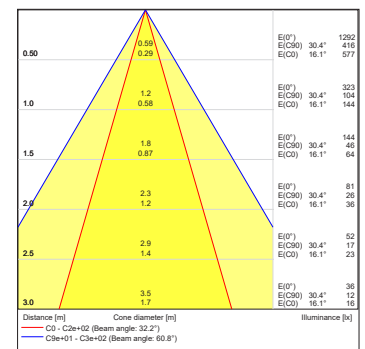

ArcSource Outdoor 4MC Pixel RGBCW
35dg x 70dg