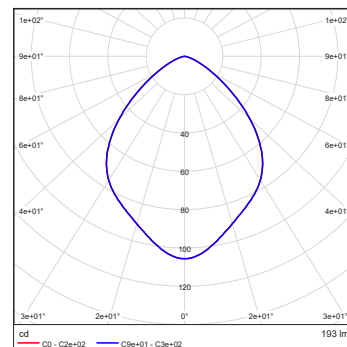

Distance [m] Cone diameter [m] Illuminance [lx]
 — C0 - C2e+02 (Beam angle: 31.8°)

ArcSource Outdoor 4MC Pixel RGBCW 40dg

Distance [m]	Cone diameter [m]	E(0°) E(C0)	E(0°) E(C0)
0.50	0.39	1346 544	21.4°
1.0	0.78	337 136	21.4°
1.5	1.2	150 60	21.4°
2.0	1.6	84 34	21.4°
2.5	2.0	54 22	21.4°
3.0	2.4	37 15	21.4°

Distance [m] Cone diameter [m] Illuminance [lx]
 — C0 - C2e+02 (Beam angle: 42.8°)

ArcSource Outdoor 4MC Pixel RGBCW 60dg

Distance [m]	Cone diameter [m]	E(0°) E(C0)	E(0°) E(C0)
0.50	0.72	582 156	35.8°
1.0	1.4	145 39	35.8°
1.5	2.2	85 17	35.8°
2.0	2.9	38 9.8	35.8°
2.5	3.6	23 6.3	35.8°
3.0	4.3	16 4.3	35.8°

Distance [m] Cone diameter [m] Illuminance [lx]
 — C0 - C2e+02 (Beam angle: 71.6°)

ArcSource Outdoor 4MC Pixel RGBCW 90dg

Distance [m]	Cone diameter [m]	E(0°) E(C0)	E(0°) E(C0)
0.50	0.97	422 79	44.0°
1.0	1.9	106 20	44.0°
1.5	2.9	47 8.8	44.0°
2.0	3.9	28 4.9	44.0°
2.5	4.8	17 3.2	44.0°
3.0	5.8	12 2.2	44.0°

Distance [m] Cone diameter [m] Illuminance [lx]
 — C0 - C2e+02 (Beam angle: 88.0°)

PHOTOMETRIC DATA

ArcSource Outdoor 4MC Pixel RGBCW
7dg x 30dg

ArcSource Outdoor 4MC Pixel RGBCW
7dg x 60dg

ArcSource Outdoor 4MC Pixel RGBCW
10dg x 90dg