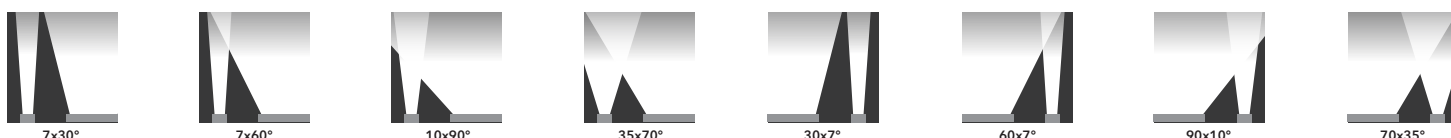

BI-SYMMETRICAL