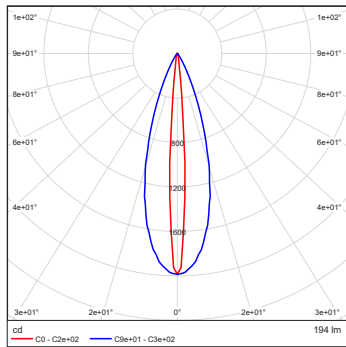

Distance [m] Cone diameter [m] Illuminance [lx]
 — C0 - C2e+02 (Beam angle: 31.8°)

ArcSource Outdoor 4MC Pixel RGBCW 40dg

Distance [m]	Cone diameter [m]	E(0°) E(C0)	E(0°) E(C0)
0.50	0.39	1346 544	21.4°
1.0	0.78	337 136	21.4°
1.5	1.2	150 60	21.4°
2.0	1.6	84 34	21.4°
2.5	2.0	54 22	21.4°
3.0	2.4	37 15	21.4°

Distance [m] Cone diameter [m] Illuminance [lx]
 — C0 - C2e+02 (Beam angle: 42.8°)

ArcSource Outdoor 4MC Pixel RGBCW 60dg

Distance [m]	Cone diameter [m]	E(0°) E(C0)	E(0°) E(C0)
0.50	0.72	582 156	35.8°
1.0	1.4	145 39	35.8°
1.5	2.2	85 17	35.8°
2.0	2.9	38 9.8	35.8°
2.5	3.6	23 6.3	35.8°
3.0	4.3	16 4.3	35.8°

Distance [m] Cone diameter [m] Illuminance [lx]
 — C0 - C2e+02 (Beam angle: 71.6°)

ArcSource Outdoor 4MC Pixel RGBCW 90dg

Distance [m]	Cone diameter [m]	E(0°) E(C0)	E(0°) E(C0)
0.50	0.97	422 79	44.0°
1.0	1.9	106 20	44.0°
1.5	2.9	47 8.8	44.0°
2.0	3.9	28 4.9	44.0°
2.5	4.8	17 3.2	44.0°
3.0	5.8	12 2.2	44.0°

Distance [m] Cone diameter [m] Illuminance [lx]
 — C0 - C2e+02 (Beam angle: 88.0°)

PHOTOMETRIC DATA

ArcSource Outdoor 4MC Pixel RGBCW
7dg x 30dg

ArcSource Outdoor 4MC Pixel RGBCW
7dg x 60dg

ArcSource Outdoor 4MC Pixel RGBCW
10dg x 90dg