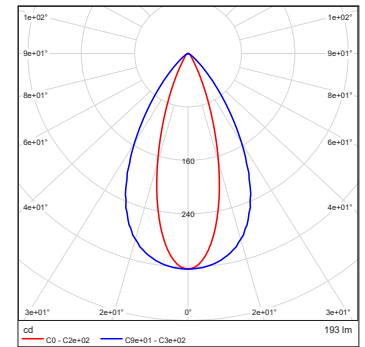

ArcSource Outdoor 4MC Pixel RGBCW
35dg x 70dg