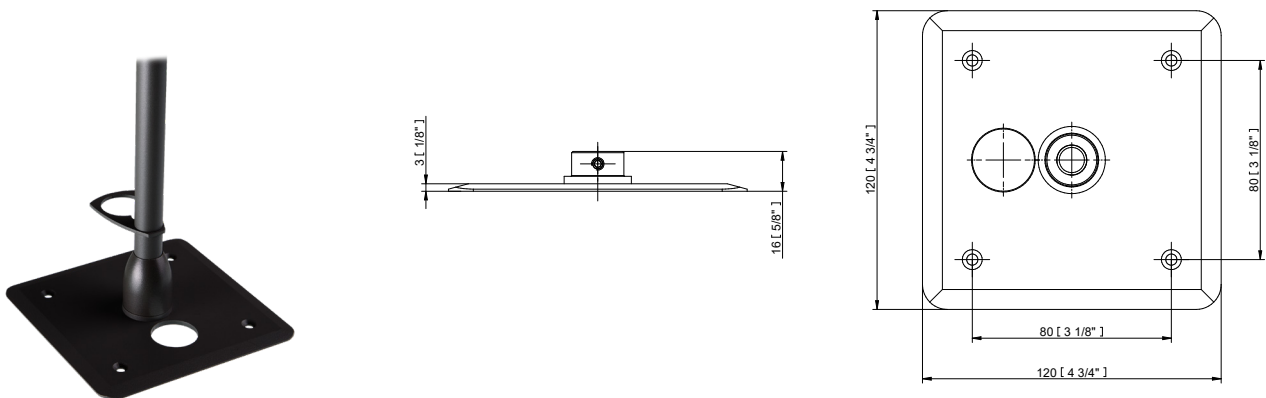

Distance [m] Cone diameter [m] Illuminance [lx]
 — C0 - C2e+02 (Beam angle: 88.0°)

PHOTOMETRIC DATA

ArcSource Outdoor 4MC Pixel RGBCW
7dg x 30dg

ArcSource Outdoor 4MC Pixel RGBCW
7dg x 60dg

ArcSource Outdoor 4MC Pixel RGBCW
10dg x 90dg

ACCESSORIES FOR ARCSOURCE OUTDOOR 4MC PIXEL

Top Hat

Half Top Hat

Floor Stand

Pipe Clamp

Adaptor Stand 100mm

Twin Wall Cover (Flat / Round)

Terminator Active