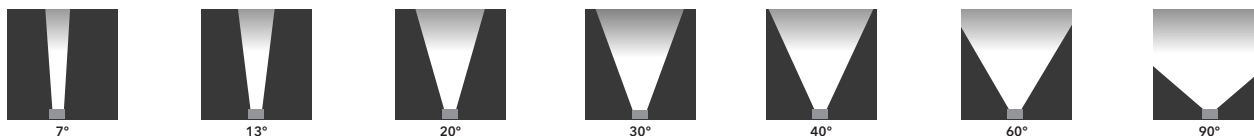

OPTIC OPTIONS

SYMMETRICAL