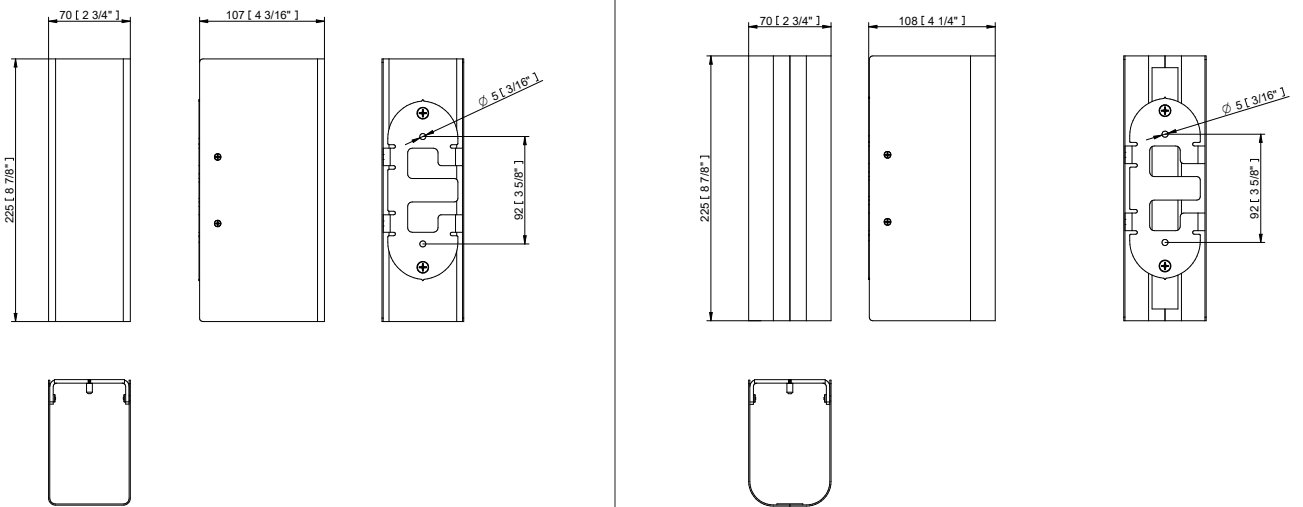

Terminator Active

Twin Wall Cover (Flat / Round)