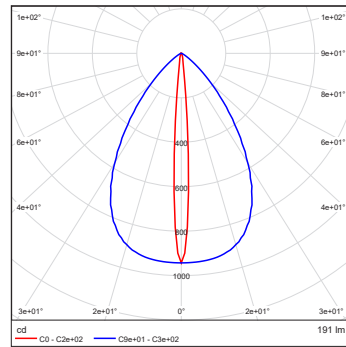

Distance [m] Cone diameter [m] Illuminance [lx]
 — C0 - C2e+02 (Beam angle: 31.8°)

ArcSource Outdoor 4MC Pixel RGBCW 40dg

Distance [m]	Cone diameter [m]	E(0°) E(C0)	E(0°) E(C0)
0.50	0.39	1346 544	21.4°
1.0	0.78	337 136	21.4°
1.5	1.2	150 60	21.4°
2.0	1.6	84 34	21.4°
2.5	2.0	54 22	21.4°
3.0	2.4	37 15	21.4°

Distance [m] Cone diameter [m] Illuminance [lx]
 — C0 - C2e+02 (Beam angle: 42.8°)

ArcSource Outdoor 4MC Pixel RGBCW 60dg

Distance [m]	Cone diameter [m]	E(0°) E(C0)	E(0°) E(C0)
0.50	0.72	582 156	35.8°
1.0	1.4	145 39	35.8°
1.5	2.2	85 17	35.8°
2.0	2.9	38 9.8	35.8°
2.5	3.6	23 6.3	35.8°
3.0	4.3	16 4.3	35.8°

Distance [m] Cone diameter [m] Illuminance [lx]
 — C0 - C2e+02 (Beam angle: 71.6°)

ArcSource Outdoor 4MC Pixel RGBCW 90dg

Distance [m]	Cone diameter [m]	E(0°) E(C0)	E(0°) E(C0)
0.50	0.97	422 79	44.0°
1.0	1.9	106 20	44.0°
1.5	2.9	47 8.8	44.0°
2.0	3.9	28 4.9	44.0°
2.5	4.8	17 3.2	44.0°
3.0	5.8	12 2.2	44.0°

Distance [m] Cone diameter [m] Illuminance [lx]
 — C0 - C2e+02 (Beam angle: 88.0°)

PHOTOMETRIC DATA

ArcSource Outdoor 4MC Pixel RGBCW
7dg x 30dg

ArcSource Outdoor 4MC Pixel RGBCW
7dg x 60dg

ArcSource Outdoor 4MC Pixel RGBCW
10dg x 90dg