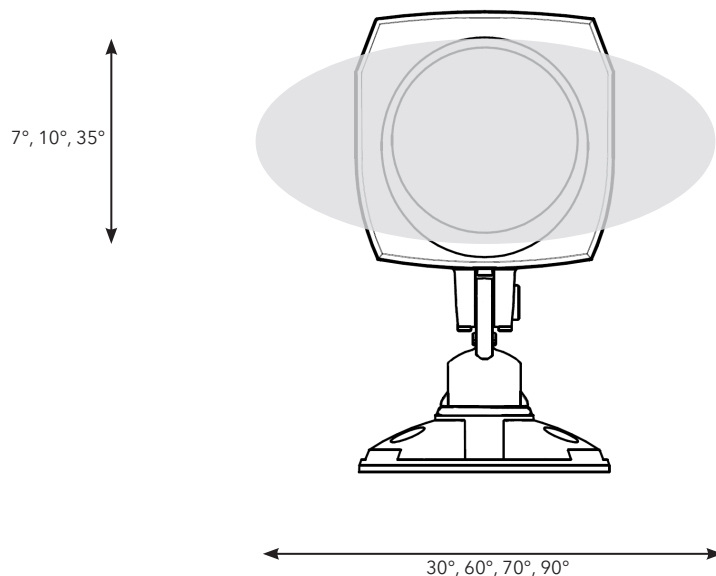

Projected Lumen Maintenance

The projected lumen maintenance is 50,000 hours (L70@ 25 °C).

Power Consumption

5.5W energy consumption provides excellent efficiency at low operating costs.

Physical

The durable cast aluminum body with a lens covered by tempered glass provides a stylish, compact lighting solution with IP65 certification. The fixture's physical dimensions are 64 x 145 x 90 mm (2.52 x 5.71 x 3.54 in) and it weights 0.62 kg (1.37 lbs).

DIMENSIONS

PHOTOMETRIC OVERVIEW

Lumen Output (lm)

	RGBCW (W 6500 K)	RGBA	WW (W 3000 K)
7°	202	178	202
13°	202	178	202
20°	199	176	199
30°	199	175	199
40°	198	175	198
60°	197	174	197
90°	193	170	193
7° x 30°, 30° x 7°	194	172	194
7° x 60°, 60° x 7°	191	169	191
35° x 70°, 70° x 35°	193	171	193
10° x 90°, 90° x 10°	180	159	180

BI-SYMMETRICAL BEAM ANGLE

Bi-symmetrical: 7°x30°, 7°x60°, 35°x70°, 10°x90°

Bi-symmetrical: 30°x7°, 60°x7°, 70°x35°, 90°x10°

PHOTOMETRIC DATA

ArcSource Outdoor 4MC Pixel RGBCW 7dg

Distance [m]	Cone diameter [m]	E(0°) E(C0)	E(0°) E(C0)
0.50	0.08	21477 10643	4.6°
1.0	0.16	5369 2661	4.6°
1.5	0.24	2386 1183	4.6°
2.0	0.32	1342 665	4.6°
2.5	0.40	859 426	4.6°
3.0	0.48	597 298	4.6°