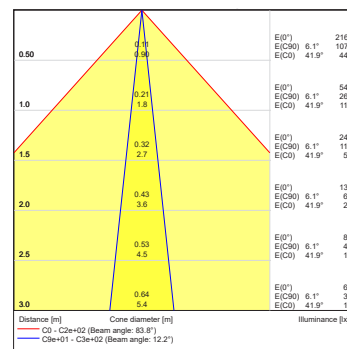

Distance [m] Cone diameter [m] Illuminance [lx]
 — C0 - C2e+02 (Beam angle: 42.8°)

ArcSource Outdoor 4MC Pixel RGBCW 60dg

Distance [m]	Cone diameter [m]	E(0°) E(C0)	E(0°) E(C0)
0.50	0.72	582 156	35.8°
1.0	1.4	145 39	35.8°
1.5	2.2	85 17	35.8°
2.0	2.9	38 9.8	35.8°
2.5	3.6	23 6.3	35.8°
3.0	4.3	16 4.3	35.8°

Distance [m] Cone diameter [m] Illuminance [lx]
 — C0 - C2e+02 (Beam angle: 71.6°)

ArcSource Outdoor 4MC Pixel RGBCW 90dg

Distance [m]	Cone diameter [m]	E(0°) E(C0)	E(0°) E(C0)
0.50	0.97	422 79	44.0°
1.0	1.9	106 20	44.0°
1.5	2.9	47 8.8	44.0°
2.0	3.9	28 4.9	44.0°
2.5	4.8	17 3.2	44.0°
3.0	5.8	12 2.2	44.0°

Distance [m] Cone diameter [m] Illuminance [lx]
 — C0 - C2e+02 (Beam angle: 88.0°)

PHOTOMETRIC DATA

ArcSource Outdoor 4MC Pixel RGBCW
7dg x 30dg

ArcSource Outdoor 4MC Pixel RGBCW
7dg x 60dg

ArcSource Outdoor 4MC Pixel RGBCW
10dg x 90dg

ArcSource Outdoor 4MC Pixel RGBCW
35dg x 70dg

ArcSource Outdoor 4MC Pixel RGBCW
30dg x 7dg

ArcSource Outdoor 4MC Pixel RGBCW
60dg x 7dg

ArcSource Outdoor 4MC Pixel RGBCW
90dg x 10dg

ArcSource Outdoor 4MC Pixel RGBCW
70dg x 35dg