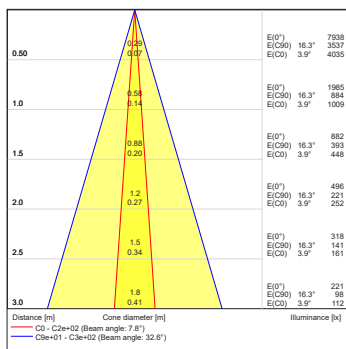

ArcSource Outdoor 4MC Pixel RGBCW
35dg x 70dg