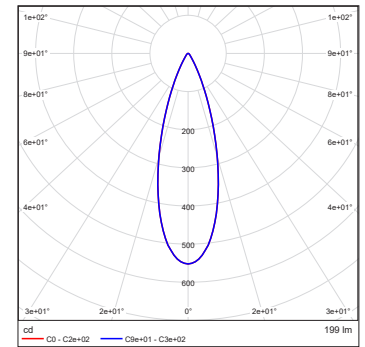

BI-SYMMETRICAL BEAM ANGLE

Bi-symmetrical: 7°x30°, 7°x60°, 35°x70°, 10°x90°

Bi-symmetrical: 30°x7°, 60°x7°, 70°x35°, 90°x10°

PHOTOMETRIC DATA

ArcSource Outdoor 4MC Pixel RGBCW 7dg

Distance [m]	Cone diameter [m]	E(0°) E(C0)	E(0°) E(C0)
0.50	0.08	21477 10643	4.6°
1.0	0.16	5369 2661	4.6°
1.5	0.24	2386 1183	4.6°
2.0	0.32	1342 665	4.6°
2.5	0.40	859 426	4.6°
3.0	0.48	597 298	4.6°

Distance [m] Cone diameter [m] Illuminance [lx]
 — C0 - C2e+02 (Beam angle: 9.2°)

ArcSource Outdoor 4MC Pixel RGBCW 13dg

Distance [m]	Cone diameter [m]	E(0°) E(C0)	E(0°) E(C0)
0.50	0.11	10802 5373	6.5°
1.0	0.23	2700 1343	6.5°
1.5	0.34	1200 597	6.5°
2.0	0.46	675 336	6.5°
2.5	0.57	432 215	6.5°
3.0	0.68	300 148	6.5°

Distance [m] Cone diameter [m] Illuminance [lx]
 — C0 - C2e+02 (Beam angle: 13.0°)

ArcSource Outdoor 4MC Pixel RGBCW 20dg

Distance [m]	Cone diameter [m]	E(0°) E(C0)	E(0°) E(C0)
0.50	0.21	3740 1796	11.8°
1.0	0.42	935 439	11.8°
1.5	0.63	416 195	11.8°
2.0	0.84	234 110	11.8°
2.5	1.0	150 73	11.8°
3.0	1.3	104 49	11.8°

Distance [m] Cone diameter [m] Illuminance [lx]
 — C0 - C2e+02 (Beam angle: 23.6°)

ArcSource Outdoor 4MC Pixel RGBCW 30dg

Distance [m]	Cone diameter [m]	E(0°) E(C0)	E(0°) E(C0)
0.50	0.28	2208 960	15.9°
1.0	0.57	552 248	15.9°
1.5	0.85	245 110	15.9°
2.0	1.1	138 62	15.9°
2.5	1.4	88 40	15.9°
3.0	1.7	61 28	15.9°