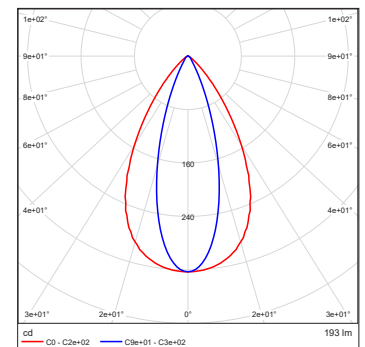

ArcSource Outdoor 4MC Pixel RGBCW
70dg x 35dg