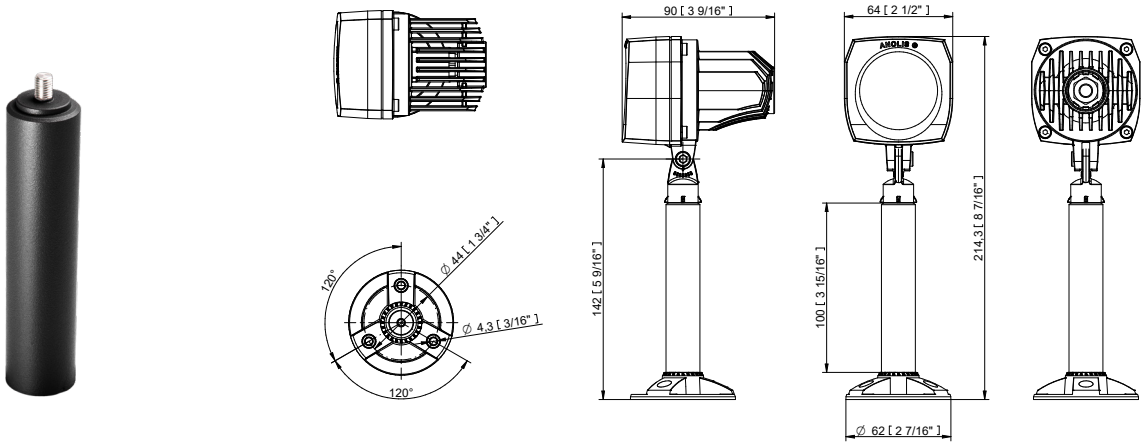

Projected Lumen Maintenance

The projected lumen maintenance is 50,000 hours (L70@ 25 °C).

Power Consumption

5.5W energy consumption provides excellent efficiency at low operating costs.

Physical

The durable cast aluminum body with a lens covered by tempered glass provides a stylish, compact lighting solution with IP65 certification. The fixture's physical dimensions are 64 x 145 x 90 mm (2.52 x 5.71 x 3.54 in) and it weights 0.62 kg (1.37 lbs).

Distance [m] Cone diameter [m] Illuminance [lx]
 — C0 - C2e+02 (Beam angle: 88.0°)

PHOTOMETRIC DATA

ArcSource Outdoor 4MC Pixel RGBCW
7dg x 30dg

ArcSource Outdoor 4MC Pixel RGBCW
7dg x 60dg

ArcSource Outdoor 4MC Pixel RGBCW
10dg x 90dg

ACCESSORIES FOR ARCSOURCE OUTDOOR 4MC PIXEL

Top Hat

Half Top Hat

Floor Stand

Pipe Clamp

Adaptor Stand 100mm

Twin Wall Cover (Flat / Round)

Terminator Active