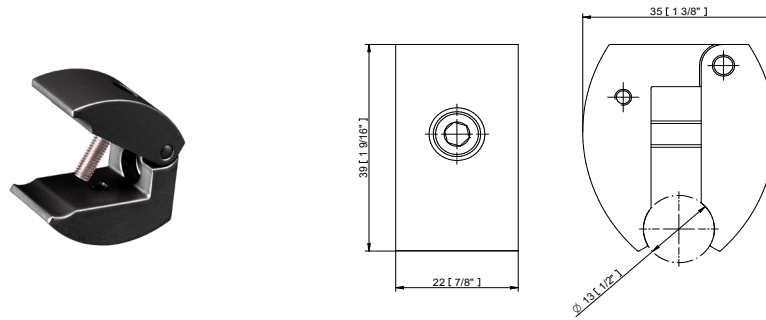

Distance [m] Cone diameter [m] Illuminance [lx]
 — C0 - C2e+02 (Beam angle: 88.0°)

PHOTOMETRIC DATA

ArcSource Outdoor 4MC Pixel RGBCW
7dg x 30dg

ArcSource Outdoor 4MC Pixel RGBCW
7dg x 60dg

ArcSource Outdoor 4MC Pixel RGBCW
10dg x 90dg

ACCESSORIES FOR ARCSOURCE OUTDOOR 4MC PIXEL

Top Hat

Half Top Hat

Floor Stand

Pipe Clamp

Adaptor Stand 100mm

Twin Wall Cover (Flat / Round)

Terminator Active