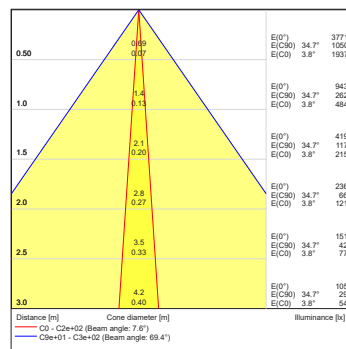

ArcSource Outdoor 4MC Pixel RGBCW
35dg x 70dg