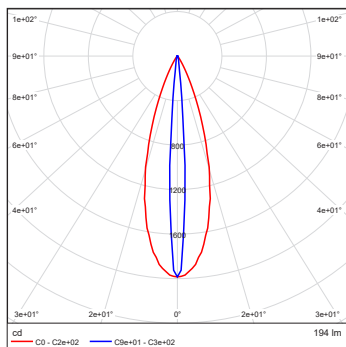

ArcSource Outdoor 4MC Pixel RGBCW
30dg x 7dg