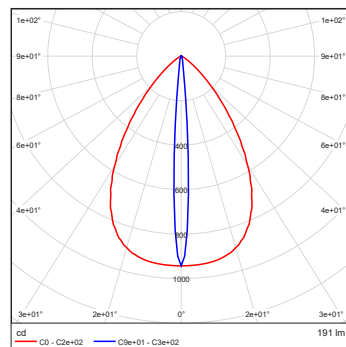

ArcSource Outdoor 4MC Pixel RGBCW
60dg x 7dg