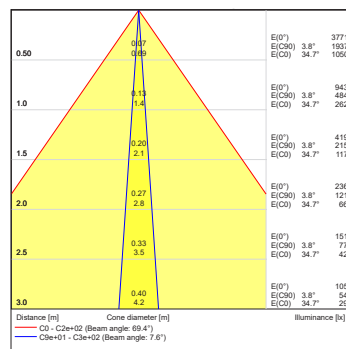

ArcSource Outdoor 4MC Pixel RGBCW
70dg x 35dg