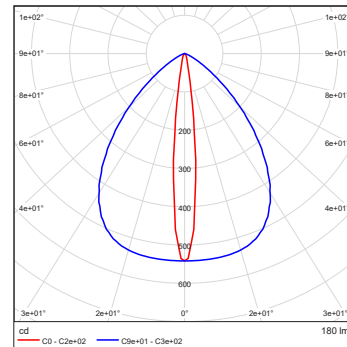

Distance [m] Cone diameter [m] Illuminance [lx]
 — C0 - C2e+02 (Beam angle: 31.8°)

ArcSource Outdoor 4MC Pixel RGBCW 40dg

Distance [m]	Cone diameter [m]	E(0°) E(C0)	E(0°) E(C0)
0.50	0.39	1346 544	21.4°
1.0	0.78	337 136	21.4°
1.5	1.2	150 60	21.4°
2.0	1.6	84 34	21.4°
2.5	2.0	54 22	21.4°
3.0	2.4	37 15	21.4°

Distance [m] Cone diameter [m] Illuminance [lx]
 — C0 - C2e+02 (Beam angle: 42.8°)

ArcSource Outdoor 4MC Pixel RGBCW 60dg

Distance [m]	Cone diameter [m]	E(0°) E(C0)	E(0°) E(C0)
0.50	0.72	582 156	35.8°
1.0	1.4	145 39	35.8°
1.5	2.2	85 17	35.8°
2.0	2.9	38 9.8	35.8°
2.5	3.6	23 6.3	35.8°
3.0	4.3	16 4.3	35.8°

Distance [m] Cone diameter [m] Illuminance [lx]
 — C0 - C2e+02 (Beam angle: 71.6°)

ArcSource Outdoor 4MC Pixel RGBCW 90dg

Distance [m]	Cone diameter [m]	E(0°) E(C0)	E(0°) E(C0)
0.50	0.97	422 79	44.0°
1.0	1.9	106 20	44.0°
1.5	2.9	47 8.8	44.0°
2.0	3.9	28 4.9	44.0°
2.5	4.8	17 3.2	44.0°
3.0	5.8	12 2.2	44.0°

Distance [m] Cone diameter [m] Illuminance [lx]
 — C0 - C2e+02 (Beam angle: 88.0°)

PHOTOMETRIC DATA

ArcSource Outdoor 4MC Pixel RGBCW
7dg x 30dg

ArcSource Outdoor 4MC Pixel RGBCW
7dg x 60dg

ArcSource Outdoor 4MC Pixel RGBCW
10dg x 90dg