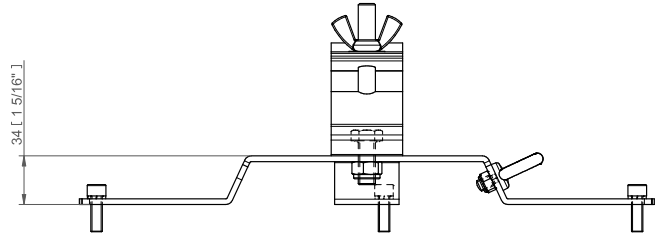

DIMENSIONS

PROJECTED AREA

	m ²	ft ²
Front (rear)	0,13	1,40
Side	0,04	0,39
Top	0,09	0,95

ACCESSORIES FOR DIVINE 72

Set of Rubber Feet

C-Clamp Adaptor Divine (for side conn. only)

PHOTOMETRIC OVERVIEW

Lumen Output (lm)