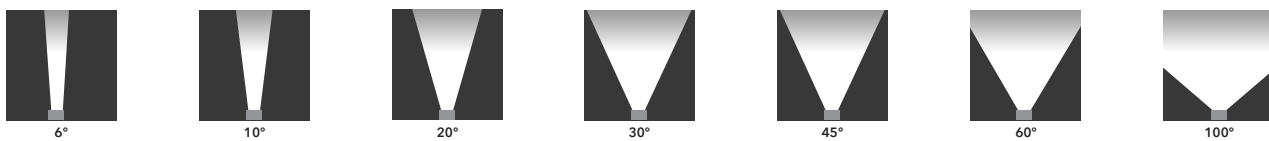

COLOURS * UPON REQUEST

COLOUR TEMPERATURES * UPON REQUEST

FINISH OPTIONS

OPTIC OPTIONS

SYMMETRICAL