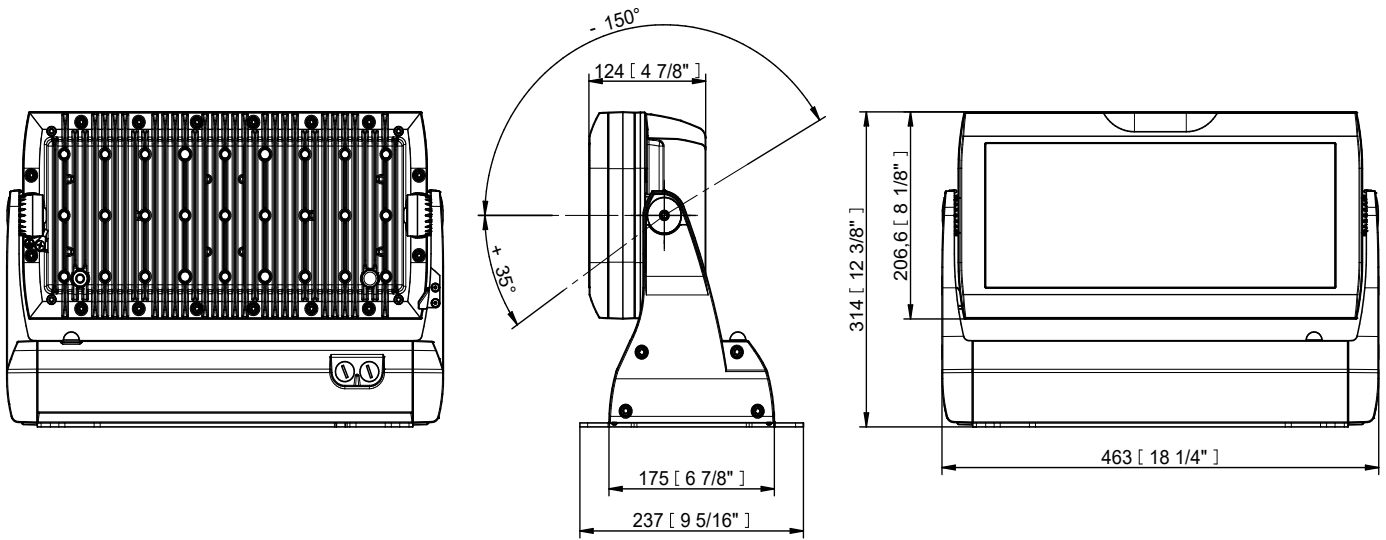

DIMENSIONS