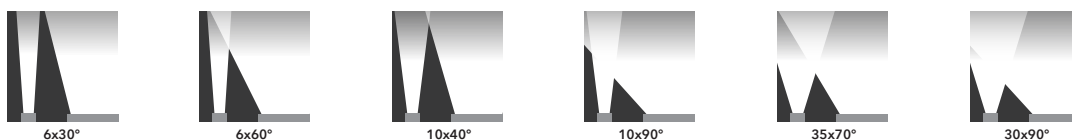

BI-SYMMETRICAL