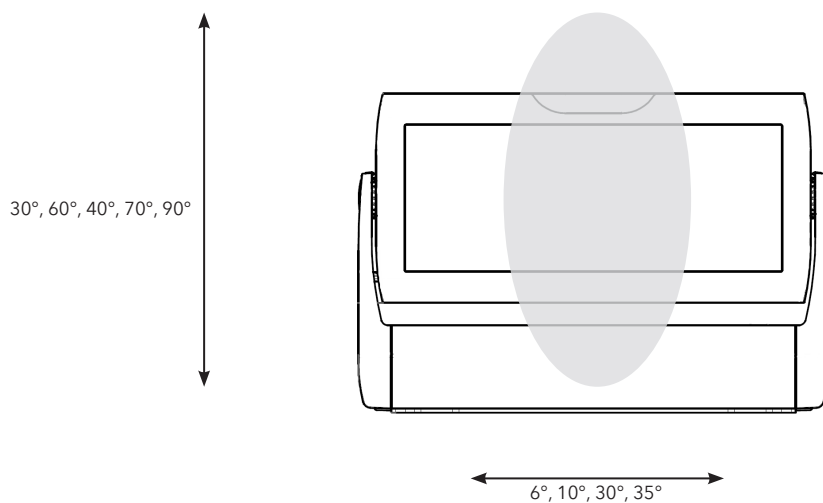

Bi-symmetrical: 30°x6°, 60°x6°, 40°x10°, 90°x10°, 90°x30°, 70°x35°