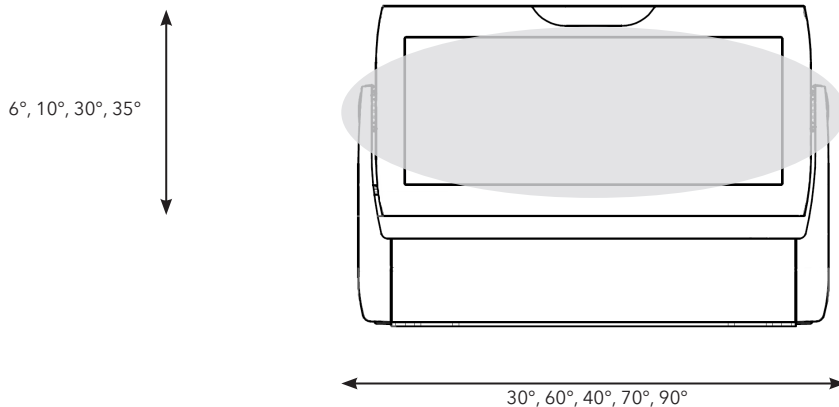

BI-SYMMETRICAL BEAM ANGLES

Bi-symmetrical: 6°x30°, 6°x60°, 10°x40°, 10°x90°, 30°x90°, 35°x70°