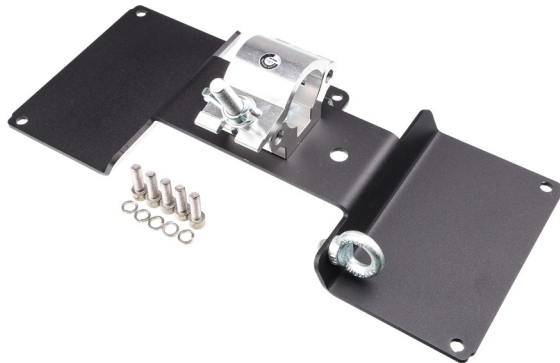

DIMENSIONS

PROJECTED AREA

	m ²	ft ²
Front (rear)	0,13	1,40
Side	0,04	0,39
Top	0,09	0,95

ACCESSORIES FOR DIVINE 72

Set of Rubber Feet

C-Clamp Adaptor Divine (for side conn. only)

PHOTOMETRIC OVERVIEW

Lumen Output (lm)