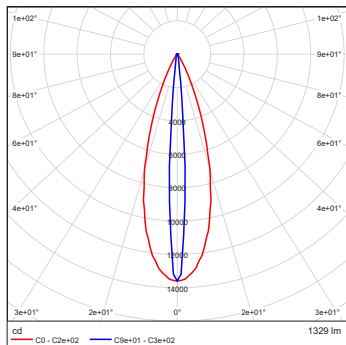

ArcSource Outdoor 16MC Integral
RGBCW 30dg x 7dg