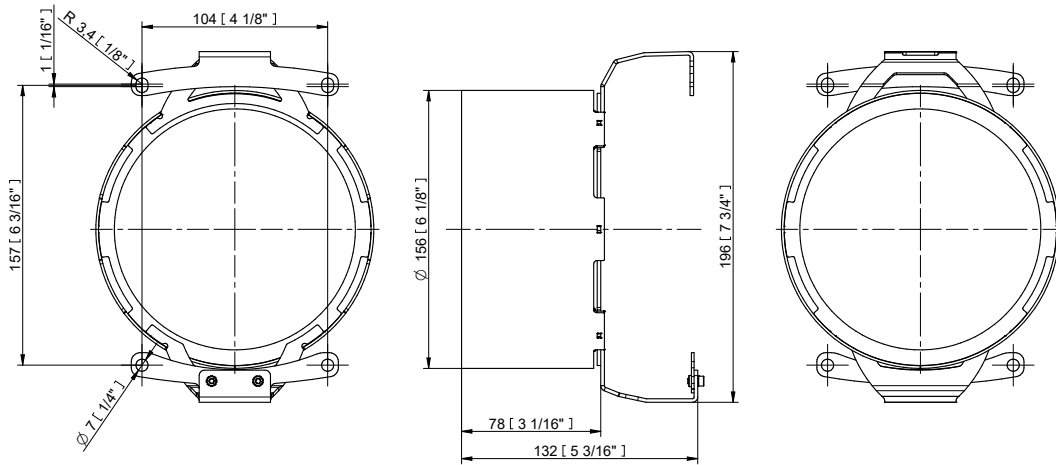

Projected Lumen Maintenance

The projected lumen maintenance is 60,000 hours (L70@ 25 °C).

Power Consumption

42W energy consumption provides excellent efficiency at low operating costs.

Physical

The durable cast aluminium body with a lens covered by tempered glass provides a stylish, compact lighting solution with IP67 certification. The fixture's physical dimensions are 179 x 239 x 176 mm (7.0 x 9.4 x 6.93 in.) and it weighs 5.23 kg (11.53 lbs).

Lumen Output (lm)

	RGBCW (W 6500 K)	RGBA	CW (6500 K)	WW (W 3000 K)	SW (W 5000 K)
7°	1383	1221	1947	1383	1532
13°	1383	1221	1947	1383	1532
20°	1366	1205	1923	1366	1513
30°	1361	1201	1916	1361	1508
40°	1358	1198	1911	1358	1504
60°	1354	1196	1907	1354	1500
90°	1319	1164	1857	1319	1461
7° x 30°, 30° x 7°	1329	1173	1871	1329	1472
7° x 60°, 60° x 7°	1310	1156	1844	1310	1451
35° x 70°, 70° x 35°	1325	1169	1865	1325	1467
10° x 90°, 90° x 10°	1234	1089	1738	1234	1368

BI-SYMMETRICAL BEAM ANGLES

Bi-symmetrical: 7°x30°, 7°x60°, 35°x70°, 10°x90°

Bi-symmetrical: 30°x7°, 60°x7°, 70°x35°, 90°x10°

ACCESSORIES FOR ARCSOURCE OUTDOOR 16MC INTEGRAL

Top Hat

Half Top Hat

Floor Stand

SPECIFICATION SHEET
ARCSOURCE OUTDOOR 16MC INTEGRAL

Land Spike 100 mm / 130 mm

Tenon Adaptor \varnothing 63 - 80 mm / \varnothing 80 - 106 mm

Pole Clamp \varnothing 63 - 80 mm / \varnothing 80 - 105 mm

PHOTOMETRIC DATA

ArcSource Outdoor 16MC Integral
RGBCW 7dg