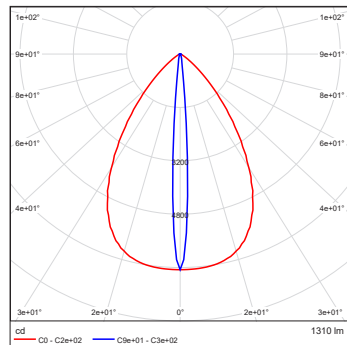

ArcSource Outdoor 16MC Integral
RGBCW 60dg x 7dg