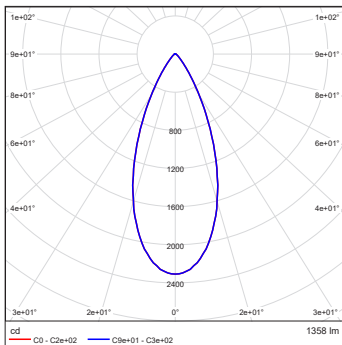

Projected Lumen Maintenance

The projected lumen maintenance is 60,000 hours (L70@ 25 °C).

Power Consumption

42W energy consumption provides excellent efficiency at low operating costs.

Physical

The durable cast aluminium body with a lens covered by tempered glass provides a stylish, compact lighting solution with IP67 certification. The fixture's physical dimensions are 179 x 239 x 176 mm (7.0 x 9.4 x 6.93 in.) and it weighs 5.23 kg (11.53 lbs).

Lumen Output (lm)

	RGBCW (W 6500 K)	RGBA	CW (6500 K)	WW (W 3000 K)	SW (W 5000 K)
7°	1383	1221	1947	1383	1532
13°	1383	1221	1947	1383	1532
20°	1366	1205	1923	1366	1513
30°	1361	1201	1916	1361	1508
40°	1358	1198	1911	1358	1504
60°	1354	1196	1907	1354	1500
90°	1319	1164	1857	1319	1461
7° x 30°, 30° x 7°	1329	1173	1871	1329	1472
7° x 60°, 60° x 7°	1310	1156	1844	1310	1451
35° x 70°, 70° x 35°	1325	1169	1865	1325	1467
10° x 90°, 90° x 10°	1234	1089	1738	1234	1368

ArcSource Outdoor 16MC Integral
RGBCW 13dg

ArcSource Outdoor 16MC Integral
RGBCW 20dg

ArcSource Outdoor 16MC Integral
RGBCW 30dg

ArcSource Outdoor 16MC Integral
RGBCW 40dg

ArcSource Outdoor 16MC Integral
RGBCW 60dg

ArcSource Outdoor 16MC Integral
RGBCW 90dg

PHOTOMETRIC DATA

ArcSource Outdoor 16MC Integral
RGBCW 7dg x 30dg

ArcSource Outdoor 16MC Integral
RGBCW 7dg x 60dg

ArcSource Outdoor 16MC Integral
RGBCW 10dg x 90dg