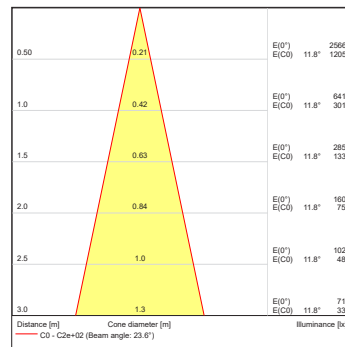

ArcSource Outdoor 16MC Integral
RGBCW 20dg