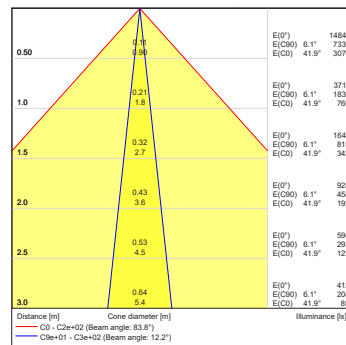

ArcSource Outdoor 16MC Integral
RGBCW 90dg

PHOTOMETRIC DATA

ArcSource Outdoor 16MC Integral
RGBCW 7dg x 30dg

ArcSource Outdoor 16MC Integral
RGBCW 7dg x 60dg

ArcSource Outdoor 16MC Integral
RGBCW 10dg x 90dg

ArcSource Outdoor 16MC Integral
RGBCW 35dg x 70dg

ArcSource Outdoor 16MC Integral
RGBCW 30dg x 7dg

ArcSource Outdoor 16MC Integral
RGBCW 60dg x 7dg

ArcSource Outdoor 16MC Integral
RGBCW 90dg x 10dg

ArcSource Outdoor 16MC Integral
RGBCW 70dg x 35dg