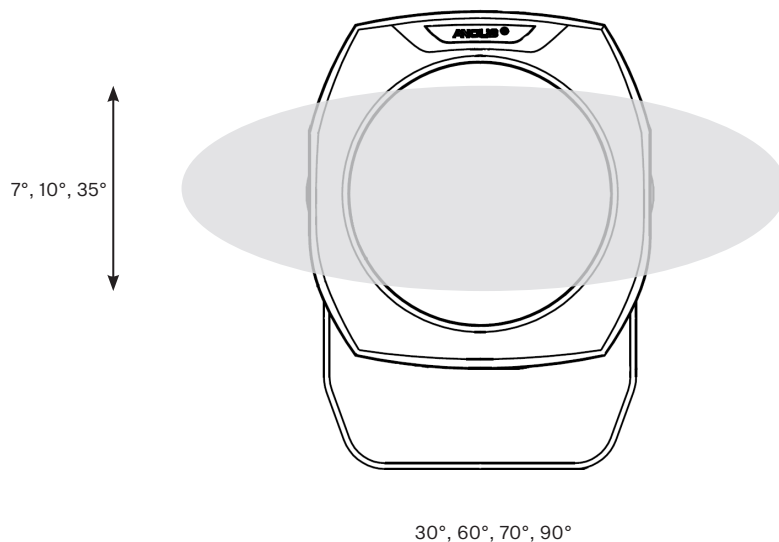

BI-SYMMETRICAL BEAM ANGLES

Bi-symmetrical: 7°x30°, 7°x60°, 35°x70°, 10°x90°