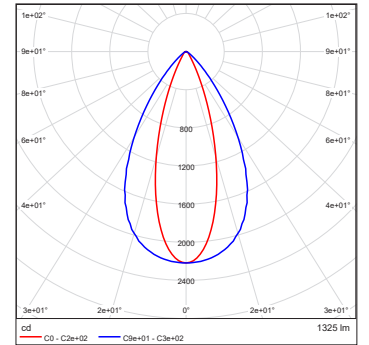

ArcSource Outdoor 16MC Integral
RGBCW 35dg x 70dg