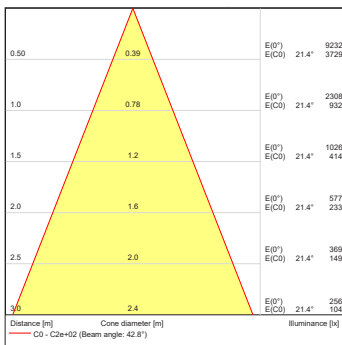

ArcSource Outdoor 16MC Integral
RGBCW 40dg