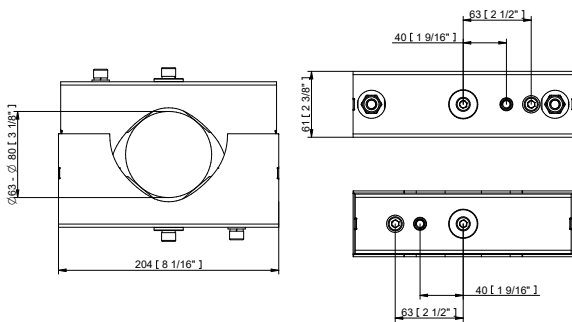

Projected Lumen Maintenance

The projected lumen maintenance is 60,000 hours (L70@ 25 °C).

Power Consumption

42W energy consumption provides excellent efficiency at low operating costs.

Physical

The durable cast aluminium body with a lens covered by tempered glass provides a stylish, compact lighting solution with IP67 certification. The fixture's physical dimensions are 179 x 239 x 176 mm (7.0 x 9.4 x 6.93 in.) and it weighs 5.23 kg (11.53 lbs).

BI-SYMMETRICAL BEAM ANGLES

Bi-symmetrical: 7°x30°, 7°x60°, 35°x70°, 10°x90°

Bi-symmetrical: 30°x7°, 60°x7°, 70°x35°, 90°x10°

ACCESSORIES FOR ARCSOURCE OUTDOOR 16MC INTEGRAL

Top Hat

Half Top Hat

Floor Stand

SPECIFICATION SHEET
ARCSOURCE OUTDOOR 16MC INTEGRAL

Land Spike 100 mm / 130 mm

Tenon Adaptor \varnothing 63 - 80 mm / \varnothing 80 - 106 mm

Pole Clamp \varnothing 63 - 80 mm / \varnothing 80 - 105 mm

PHOTOMETRIC DATA

ArcSource Outdoor 16MC Integral
RGBCW 7dg