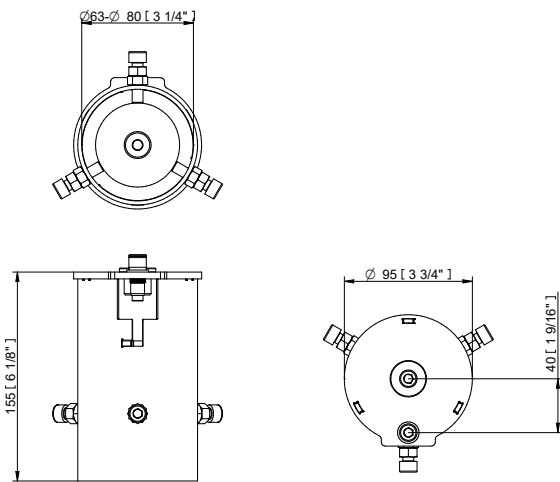

Projected Lumen Maintenance

The projected lumen maintenance is 60,000 hours (L70@ 25 °C).

Power Consumption

42W energy consumption provides excellent efficiency at low operating costs.

Physical

The durable cast aluminium body with a lens covered by tempered glass provides a stylish, compact lighting solution with IP67 certification. The fixture's physical dimensions are 179 x 239 x 176 mm (7.0 x 9.4 x 6.93 in.) and it weighs 5.23 kg (11.53 lbs).

BI-SYMMETRICAL BEAM ANGLES

Bi-symmetrical: 7°x30°, 7°x60°, 35°x70°, 10°x90°

Bi-symmetrical: 30°x7°, 60°x7°, 70°x35°, 90°x10°

ACCESSORIES FOR ARCSOURCE OUTDOOR 16MC INTEGRAL

Top Hat

Half Top Hat

Floor Stand

SPECIFICATION SHEET
ARCSOURCE OUTDOOR 16MC INTEGRAL

Land Spike 100 mm / 130 mm

Tenon Adaptor \varnothing 63 - 80 mm / \varnothing 80 - 106 mm

Pole Clamp \varnothing 63 - 80 mm / \varnothing 80 - 105 mm

PHOTOMETRIC DATA

ArcSource Outdoor 16MC Integral
RGBCW 7dg