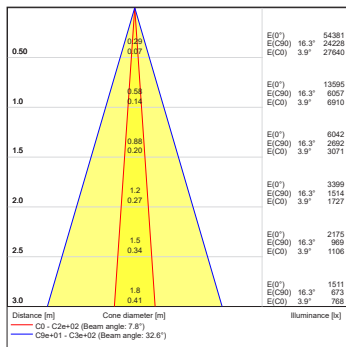

PHOTOMETRIC DATA

ArcSource Outdoor 16MC Integral
RGBCW 7dg x 30dg