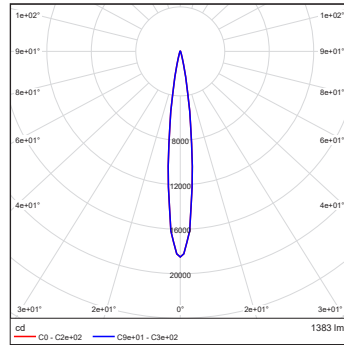

ArcSource Outdoor 16MC Integral
RGBCW 13dg