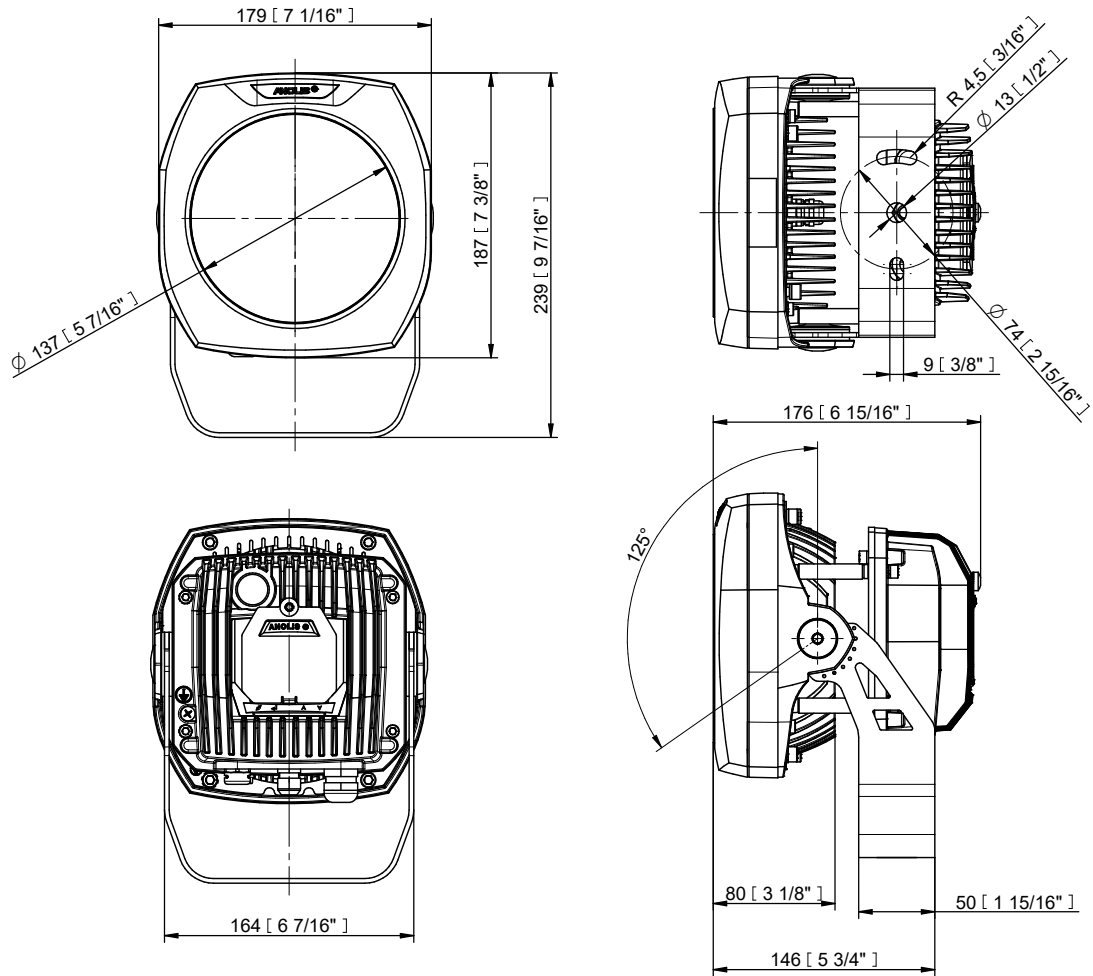

DIMENSIONS

PHOTOMETRIC OVERVIEW

Lumen Output (lm)

	RGBCW (W 6500 K)	RGBA	CW (6500 K)	WW (W 3000 K)	SW (W 5000 K)
7°	1383	1221	1947	1383	1532
13°	1383	1221	1947	1383	1532
20°	1366	1205	1923	1366	1513
30°	1361	1201	1916	1361	1508
40°	1358	1198	1911	1358	1504
60°	1354	1196	1907	1354	1500
90°	1319	1164	1857	1319	1461
7° x 30°, 30° x 7°	1329	1173	1871	1329	1472
7° x 60°, 60° x 7°	1310	1156	1844	1310	1451
35° x 70°, 70° x 35°	1325	1169	1865	1325	1467
10° x 90°, 90° x 10°	1234	1089	1738	1234	1368