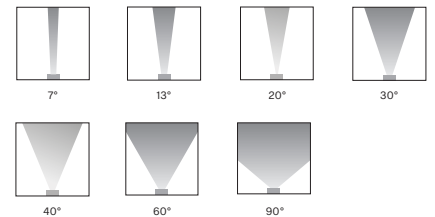

COLOURS

COLOUR TEMPERATURE

CONTROL & PROTOCOLS

OPTIC OPTIONS

SYMMETRICAL