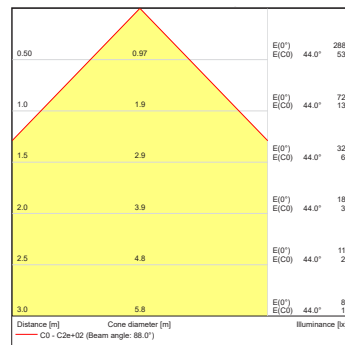

ArcSource Outdoor 16MC Integral
RGBCW 90dg