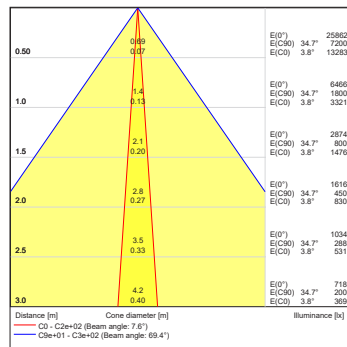

ArcSource Outdoor 16MC Integral
RGBCW 90dg

PHOTOMETRIC DATA

ArcSource Outdoor 16MC Integral
RGBCW 7dg x 30dg

ArcSource Outdoor 16MC Integral
RGBCW 7dg x 60dg

ArcSource Outdoor 16MC Integral
RGBCW 10dg x 90dg