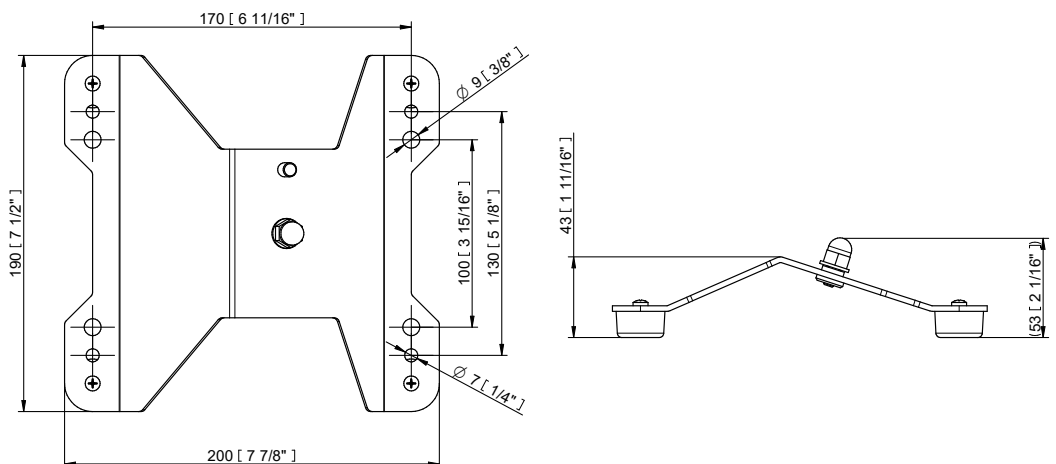

Projected Lumen Maintenance

The projected lumen maintenance is 60,000 hours (L70@ 25 °C).

Power Consumption

42W energy consumption provides excellent efficiency at low operating costs.

Physical

The durable cast aluminium body with a lens covered by tempered glass provides a stylish, compact lighting solution with IP67 certification. The fixture's physical dimensions are 179 x 239 x 176 mm (7.0 x 9.4 x 6.93 in.) and it weighs 5.23 kg (11.53 lbs).

BI-SYMMETRICAL BEAM ANGLES

Bi-symmetrical: 7°x30°, 7°x60°, 35°x70°, 10°x90°

Bi-symmetrical: 30°x7°, 60°x7°, 70°x35°, 90°x10°

ACCESSORIES FOR ARCSOURCE OUTDOOR 16MC INTEGRAL

Top Hat

Half Top Hat

Floor Stand

SPECIFICATION SHEET
ARCSOURCE OUTDOOR 16MC INTEGRAL

Land Spike 100 mm / 130 mm

Tenon Adaptor \varnothing 63 - 80 mm / \varnothing 80 - 106 mm

Pole Clamp \varnothing 63 - 80 mm / \varnothing 80 - 105 mm

PHOTOMETRIC DATA

ArcSource Outdoor 16MC Integral
RGBCW 7dg