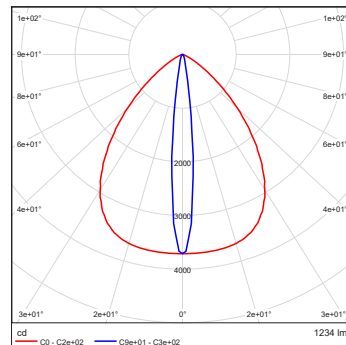

ArcSource Outdoor 16MC Integral
RGBCW 90dg

PHOTOMETRIC DATA

ArcSource Outdoor 16MC Integral
RGBCW 7dg x 30dg

ArcSource Outdoor 16MC Integral
RGBCW 7dg x 60dg

ArcSource Outdoor 16MC Integral
RGBCW 10dg x 90dg

ArcSource Outdoor 16MC Integral
RGBCW 35dg x 70dg

ArcSource Outdoor 16MC Integral
RGBCW 30dg x 7dg

ArcSource Outdoor 16MC Integral
RGBCW 60dg x 7dg

ArcSource Outdoor 16MC Integral
RGBCW 90dg x 10dg

ArcSource Outdoor 16MC Integral
RGBCW 70dg x 35dg