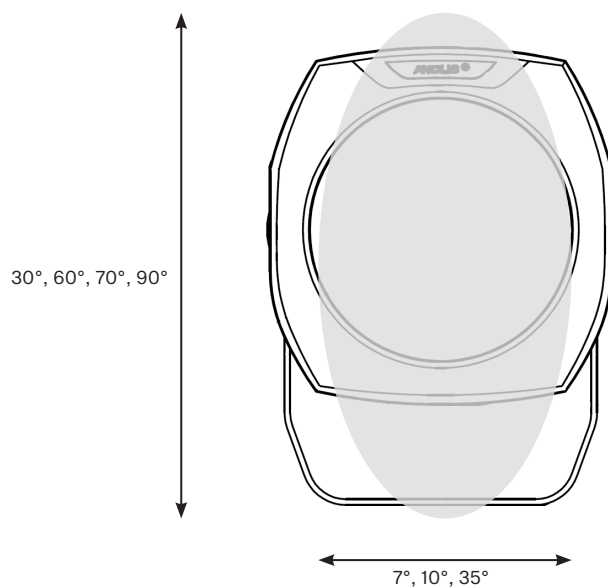

Projected Lumen Maintenance

The projected lumen maintenance is 60,000 hours (L70@ 25 °C).

Power Consumption

42W energy consumption provides excellent efficiency at low operating costs.

Physical

The durable cast aluminium body with a lens covered by tempered glass provides a stylish, compact lighting solution with IP67 certification. The fixture's physical dimensions are 179 x 239 x 176 mm (7.0 x 9.4 x 6.93 in.) and it weighs 5.23 kg (11.53 lbs).

Lumen Output (lm)

	RGBCW (W 6500 K)	RGBA	CW (6500 K)	WW (W 3000 K)	SW (W 5000 K)
7°	1383	1221	1947	1383	1532
13°	1383	1221	1947	1383	1532
20°	1366	1205	1923	1366	1513
30°	1361	1201	1916	1361	1508
40°	1358	1198	1911	1358	1504
60°	1354	1196	1907	1354	1500
90°	1319	1164	1857	1319	1461
7° x 30°, 30° x 7°	1329	1173	1871	1329	1472
7° x 60°, 60° x 7°	1310	1156	1844	1310	1451
35° x 70°, 70° x 35°	1325	1169	1865	1325	1467
10° x 90°, 90° x 10°	1234	1089	1738	1234	1368

BI-SYMMETRICAL BEAM ANGLES

Bi-symmetrical: 7°x30°, 7°x60°, 35°x70°, 10°x90°

Bi-symmetrical: 30°x7°, 60°x7°, 70°x35°, 90°x10°

ACCESSORIES FOR ARCSOURCE OUTDOOR 16MC INTEGRAL

Top Hat

Half Top Hat

Floor Stand

SPECIFICATION SHEET
ARCSOURCE OUTDOOR 16MC INTEGRAL