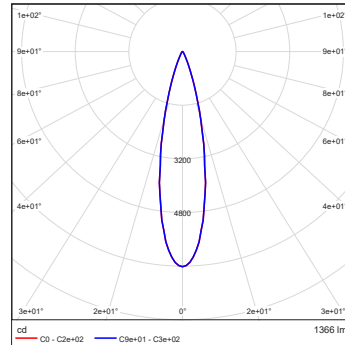

ArcSource Outdoor 16MC Integral
RGBCW 20dg