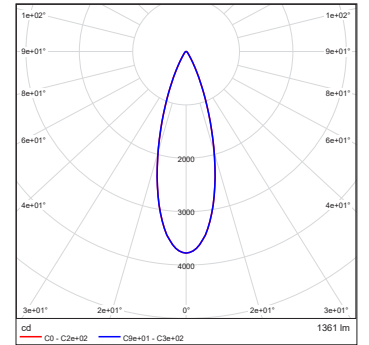

ArcSource Outdoor 16MC Integral
RGBCW 30dg