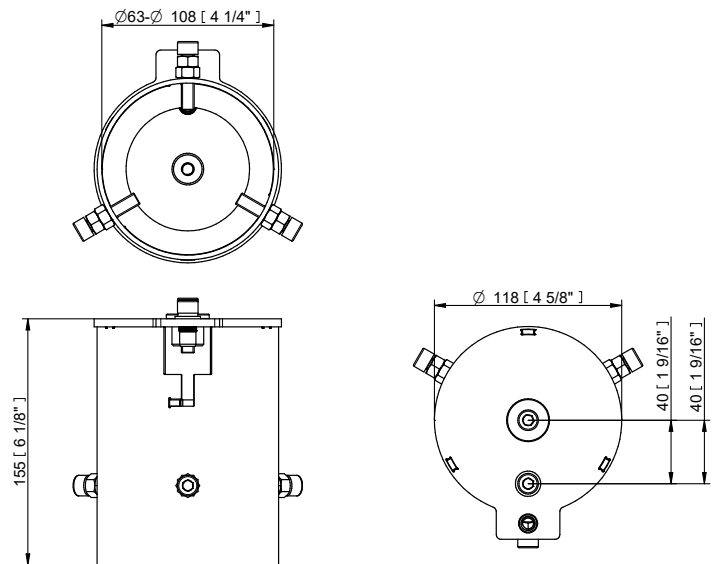

Projected Lumen Maintenance

The projected lumen maintenance is 60,000 hours (L70@ 25 °C).

Power Consumption

42W energy consumption provides excellent efficiency at low operating costs.

Physical

The durable cast aluminium body with a lens covered by tempered glass provides a stylish, compact lighting solution with IP67 certification. The fixture's physical dimensions are 179 x 239 x 176 mm (7.0 x 9.4 x 6.93 in.) and it weighs 5.23 kg (11.53 lbs).

BI-SYMMETRICAL BEAM ANGLES

Bi-symmetrical: 7°x30°, 7°x60°, 35°x70°, 10°x90°

Bi-symmetrical: 30°x7°, 60°x7°, 70°x35°, 90°x10°

ACCESSORIES FOR ARCSOURCE OUTDOOR 16MC INTEGRAL

Top Hat

Half Top Hat

Floor Stand

SPECIFICATION SHEET
ARCSOURCE OUTDOOR 16MC INTEGRAL

Land Spike 100 mm / 130 mm

Tenon Adaptor \varnothing 63 - 80 mm / \varnothing 80 - 106 mm

Pole Clamp \varnothing 63 - 80 mm / \varnothing 80 - 105 mm

PHOTOMETRIC DATA

ArcSource Outdoor 16MC Integral
RGBCW 7dg