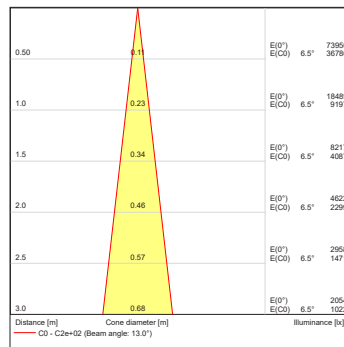

ArcSource Outdoor 16MC Integral
RGBCW 13dg