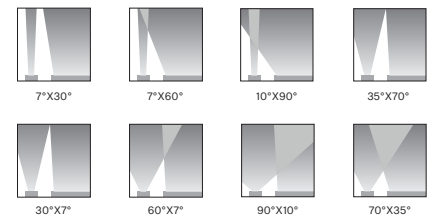

BI-SYMMETRICAL