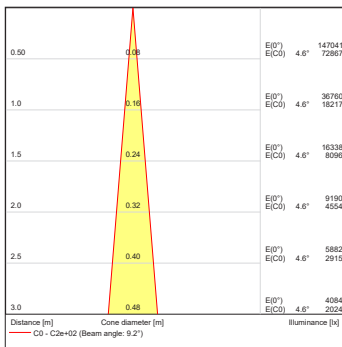

Projected Lumen Maintenance

The projected lumen maintenance is 60,000 hours (L70@ 25 °C).

Power Consumption

42W energy consumption provides excellent efficiency at low operating costs.

Physical

The durable cast aluminium body with a lens covered by tempered glass provides a stylish, compact lighting solution with IP67 certification. The fixture's physical dimensions are 179 x 239 x 176 mm (7.0 x 9.4 x 6.93 in.) and it weighs 5.23 kg (11.53 lbs).

Lumen Output (lm)

	RGBCW (W 6500 K)	RGBA	CW (6500 K)	WW (W 3000 K)	SW (W 5000 K)
7°	1383	1221	1947	1383	1532
13°	1383	1221	1947	1383	1532
20°	1366	1205	1923	1366	1513
30°	1361	1201	1916	1361	1508
40°	1358	1198	1911	1358	1504
60°	1354	1196	1907	1354	1500
90°	1319	1164	1857	1319	1461
7° x 30°, 30° x 7°	1329	1173	1871	1329	1472
7° x 60°, 60° x 7°	1310	1156	1844	1310	1451
35° x 70°, 70° x 35°	1325	1169	1865	1325	1467
10° x 90°, 90° x 10°	1234	1089	1738	1234	1368

Land Spike 100 mm / 130 mm

Tenon Adaptor \varnothing 63 - 80 mm / \varnothing 80 - 106 mm

Pole Clamp \varnothing 63 - 80 mm / \varnothing 80 - 105 mm

PHOTOMETRIC DATA

ArcSource Outdoor 16MC Integral
RGBCW 7dg