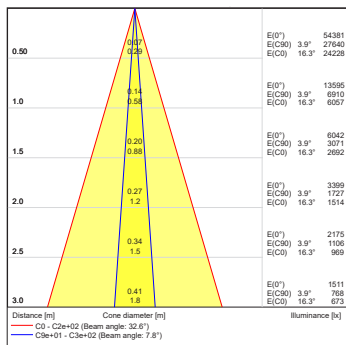

ArcSource Outdoor 16MC Integral
RGBCW 30dg x 7dg