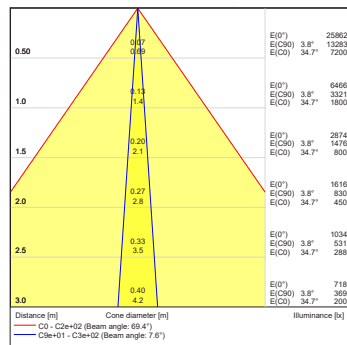

ArcSource Outdoor 16MC Integral
RGBCW 60dg x 7dg