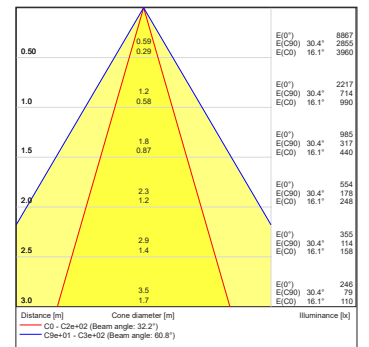

ArcSource Outdoor 16MC Integral
RGBCW 35dg x 70dg