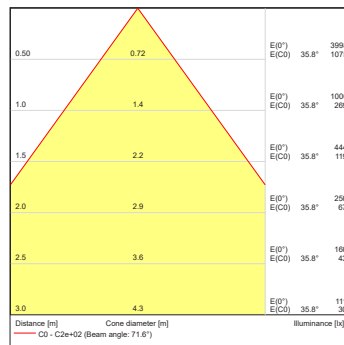

ArcSource Outdoor 16MC Integral
RGBCW 60dg