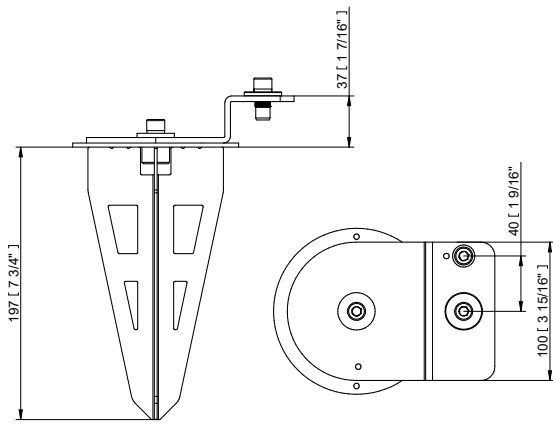

Projected Lumen Maintenance

The projected lumen maintenance is 60,000 hours (L70@ 25 °C).

Power Consumption

42W energy consumption provides excellent efficiency at low operating costs.

Physical

The durable cast aluminium body with a lens covered by tempered glass provides a stylish, compact lighting solution with IP67 certification. The fixture's physical dimensions are 179 x 239 x 176 mm (7.0 x 9.4 x 6.93 in.) and it weighs 5.23 kg (11.53 lbs).

BI-SYMMETRICAL BEAM ANGLES

Bi-symmetrical: 7°x30°, 7°x60°, 35°x70°, 10°x90°

Bi-symmetrical: 30°x7°, 60°x7°, 70°x35°, 90°x10°

ACCESSORIES FOR ARCSOURCE OUTDOOR 16MC INTEGRAL

Top Hat

Half Top Hat

Floor Stand

SPECIFICATION SHEET
ARCSOURCE OUTDOOR 16MC INTEGRAL

Land Spike 100 mm / 130 mm

Tenon Adaptor \varnothing 63 - 80 mm / \varnothing 80 - 106 mm

Pole Clamp \varnothing 63 - 80 mm / \varnothing 80 - 105 mm

PHOTOMETRIC DATA

ArcSource Outdoor 16MC Integral
RGBCW 7dg