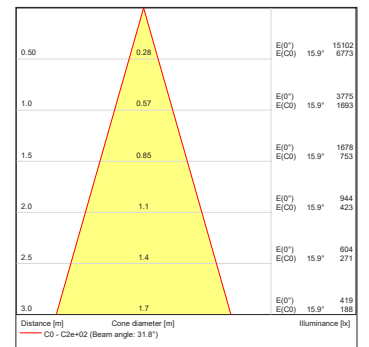

ArcSource Outdoor 16MC Integral
RGBCW 30dg