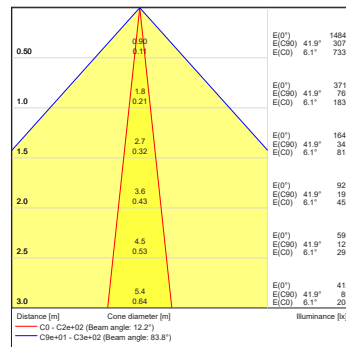

ArcSource Outdoor 16MC Integral
RGBCW 90dg

PHOTOMETRIC DATA

ArcSource Outdoor 16MC Integral
RGBCW 7dg x 30dg

ArcSource Outdoor 16MC Integral
RGBCW 7dg x 60dg

ArcSource Outdoor 16MC Integral
RGBCW 10dg x 90dg