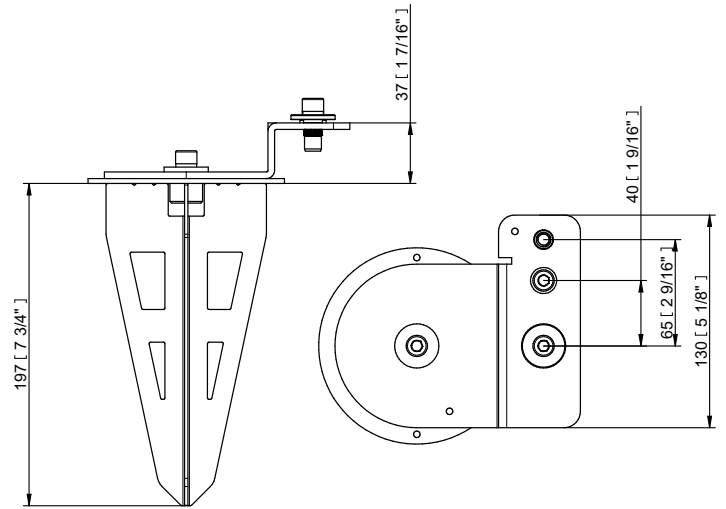

Projected Lumen Maintenance

The projected lumen maintenance is 60,000 hours (L70@ 25 °C).

Power Consumption

42W energy consumption provides excellent efficiency at low operating costs.

Physical

The durable cast aluminium body with a lens covered by tempered glass provides a stylish, compact lighting solution with IP67 certification. The fixture's physical dimensions are 179 x 239 x 176 mm (7.0 x 9.4 x 6.93 in.) and it weighs 5.23 kg (11.53 lbs).

BI-SYMMETRICAL BEAM ANGLES

Bi-symmetrical: 7°x30°, 7°x60°, 35°x70°, 10°x90°

Bi-symmetrical: 30°x7°, 60°x7°, 70°x35°, 90°x10°

ACCESSORIES FOR ARCSOURCE OUTDOOR 16MC INTEGRAL

Top Hat

Half Top Hat

Floor Stand

SPECIFICATION SHEET
ARCSOURCE OUTDOOR 16MC INTEGRAL

Land Spike 100 mm / 130 mm

Tenon Adaptor \varnothing 63 - 80 mm / \varnothing 80 - 106 mm

Pole Clamp \varnothing 63 - 80 mm / \varnothing 80 - 105 mm

PHOTOMETRIC DATA

ArcSource Outdoor 16MC Integral
RGBCW 7dg