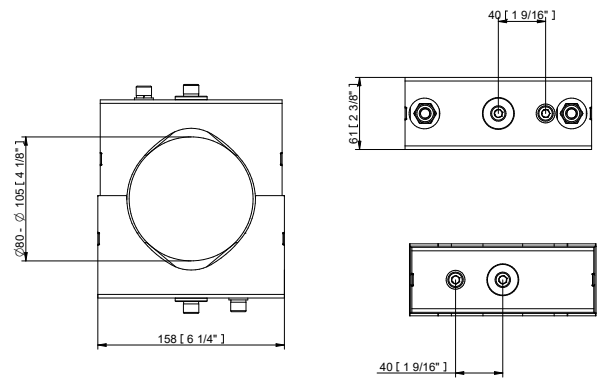

Projected Lumen Maintenance

The projected lumen maintenance is 60,000 hours (L70@ 25 °C).

Power Consumption

42W energy consumption provides excellent efficiency at low operating costs.

Physical

The durable cast aluminium body with a lens covered by tempered glass provides a stylish, compact lighting solution with IP67 certification. The fixture's physical dimensions are 179 x 239 x 176 mm (7.0 x 9.4 x 6.93 in.) and it weighs 5.23 kg (11.53 lbs).

BI-SYMMETRICAL BEAM ANGLES

Bi-symmetrical: 7°x30°, 7°x60°, 35°x70°, 10°x90°

Bi-symmetrical: 30°x7°, 60°x7°, 70°x35°, 90°x10°

ACCESSORIES FOR ARCSOURCE OUTDOOR 16MC INTEGRAL

Top Hat

Half Top Hat

Floor Stand

SPECIFICATION SHEET
ARCSOURCE OUTDOOR 16MC INTEGRAL

Land Spike 100 mm / 130 mm

Tenon Adaptor \varnothing 63 - 80 mm / \varnothing 80 - 106 mm

Pole Clamp \varnothing 63 - 80 mm / \varnothing 80 - 105 mm

PHOTOMETRIC DATA

ArcSource Outdoor 16MC Integral
RGBCW 7dg