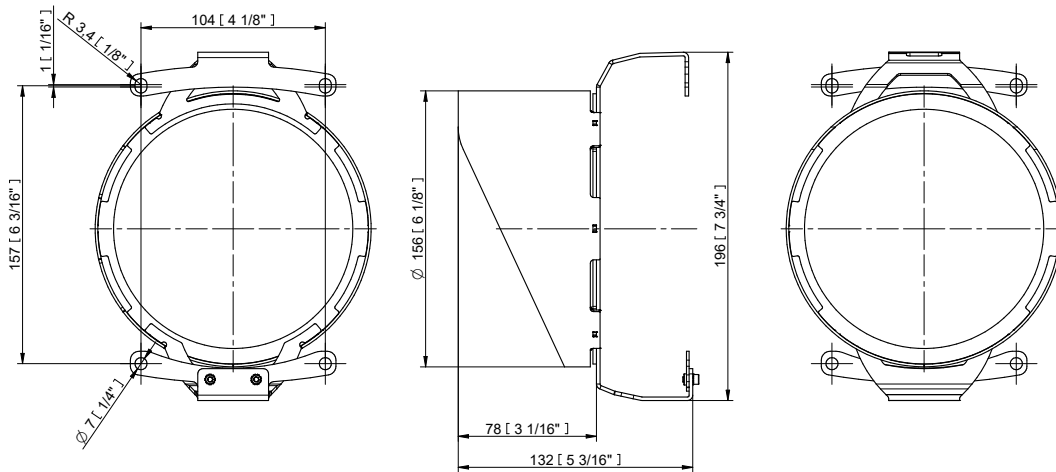

Projected Lumen Maintenance

The projected lumen maintenance is 60,000 hours (L70@ 25 °C).

Power Consumption

42W energy consumption provides excellent efficiency at low operating costs.

Physical

The durable cast aluminium body with a lens covered by tempered glass provides a stylish, compact lighting solution with IP67 certification. The fixture's physical dimensions are 179 x 239 x 176 mm (7.0 x 9.4 x 6.93 in.) and it weighs 5.23 kg (11.53 lbs).

Lumen Output (lm)

	RGBCW (W 6500 K)	RGBA	CW (6500 K)	WW (W 3000 K)	SW (W 5000 K)
7°	1383	1221	1947	1383	1532
13°	1383	1221	1947	1383	1532
20°	1366	1205	1923	1366	1513
30°	1361	1201	1916	1361	1508
40°	1358	1198	1911	1358	1504
60°	1354	1196	1907	1354	1500
90°	1319	1164	1857	1319	1461
7° x 30°, 30° x 7°	1329	1173	1871	1329	1472
7° x 60°, 60° x 7°	1310	1156	1844	1310	1451
35° x 70°, 70° x 35°	1325	1169	1865	1325	1467
10° x 90°, 90° x 10°	1234	1089	1738	1234	1368

BI-SYMMETRICAL BEAM ANGLES

Bi-symmetrical: 7°x30°, 7°x60°, 35°x70°, 10°x90°

Bi-symmetrical: 30°x7°, 60°x7°, 70°x35°, 90°x10°

ACCESSORIES FOR ARCSOURCE OUTDOOR 16MC INTEGRAL

Top Hat

Half Top Hat

Floor Stand

SPECIFICATION SHEET
ARCSOURCE OUTDOOR 16MC INTEGRAL

Land Spike 100 mm / 130 mm

Tenon Adaptor \varnothing 63 - 80 mm / \varnothing 80 - 106 mm

Pole Clamp \varnothing 63 - 80 mm / \varnothing 80 - 105 mm

PHOTOMETRIC DATA

ArcSource Outdoor 16MC Integral
RGBCW 7dg