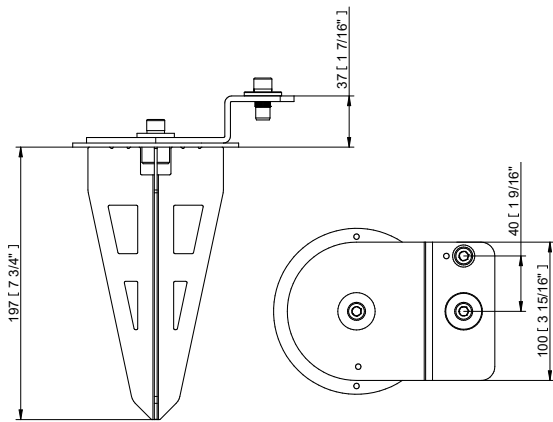

The durable cast aluminum body with a lens covered by tempered glass provides a stylish, compact lighting solution with IP67 certification. The fixture's physical dimensions are 216 x 261 x 200 mm (8.5 x 10.28 x 7.87 in) and it weighs 6.3 kg (13.89 lbs).

Top Hat

Half Top Hat

Floor Stand

SPECIFICATION SHEET ARCSOURCE OUTDOOR 24MC INTEGRAL

Land Spike 100 mm / 130 mm

Tenon Adaptor $\varnothing 63 - 80 \text{ mm} / \varnothing 80 - 106 \text{ mm}$

Pole Clamp $\varnothing 63 - 80 \text{ mm} / \varnothing 80 - 105 \text{ mm}$