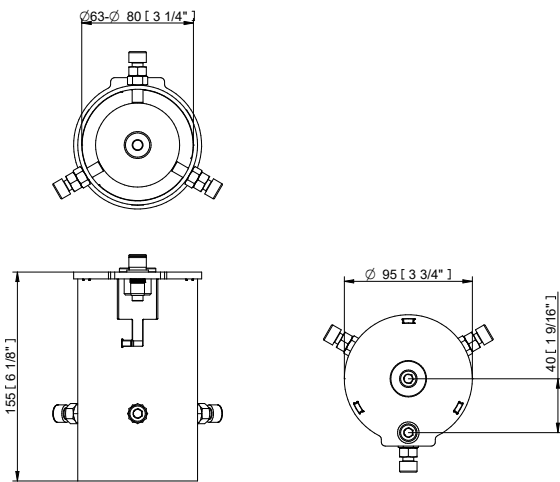

The durable cast aluminum body with a lens covered by tempered glass provides a stylish, compact lighting solution with IP67 certification. The fixture's physical dimensions are 216 x 261 x 200 mm (8.5 x 10.28 x 7.87 in) and it weighs 6.3 kg (13.89 lbs).

Top Hat

Half Top Hat

Floor Stand

SPECIFICATION SHEET ARCSOURCE OUTDOOR 24MC INTEGRAL

Land Spike 100 mm / 130 mm

Tenon Adaptor $\varnothing 63 - 80 \text{ mm} / \varnothing 80 - 106 \text{ mm}$

Pole Clamp $\varnothing 63 - 80 \text{ mm} / \varnothing 80 - 105 \text{ mm}$