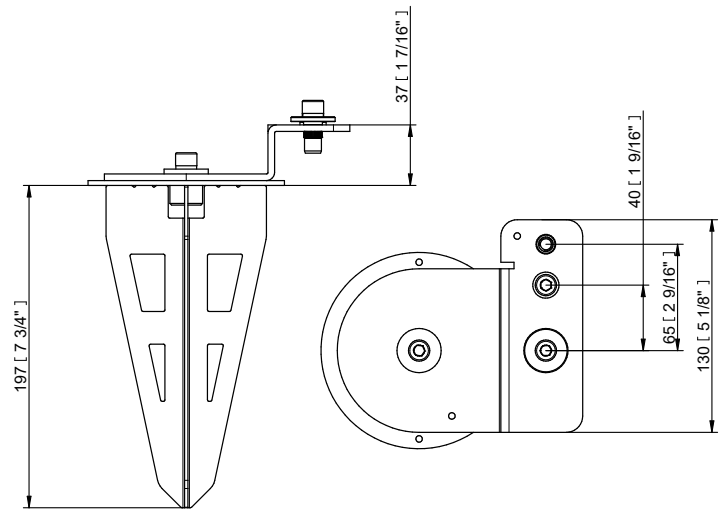

The durable cast aluminum body with a lens covered by tempered glass provides a stylish, compact lighting solution with IP67 certification. The fixture's physical dimensions are 216 x 261 x 200 mm (8.5 x 10.28 x 7.87 in) and it weighs 6.3 kg (13.89 lbs).

Top Hat

Half Top Hat

Floor Stand

SPECIFICATION SHEET ARCSOURCE OUTDOOR 24MC INTEGRAL

Land Spike 100 mm / 130 mm

Tenon Adaptor $\varnothing 63 - 80 \text{ mm} / \varnothing 80 - 106 \text{ mm}$

Pole Clamp $\varnothing 63 - 80 \text{ mm} / \varnothing 80 - 105 \text{ mm}$