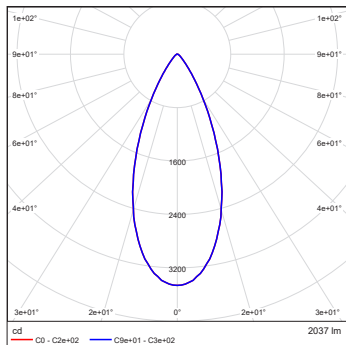

ArcSource Outdoor 24MC Integral
RGBCW 40dg