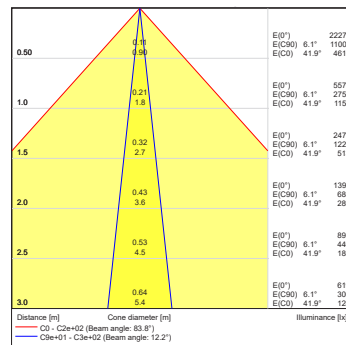

ArcSource Outdoor 24MC Integral
RGBCW 70dg x 35dg