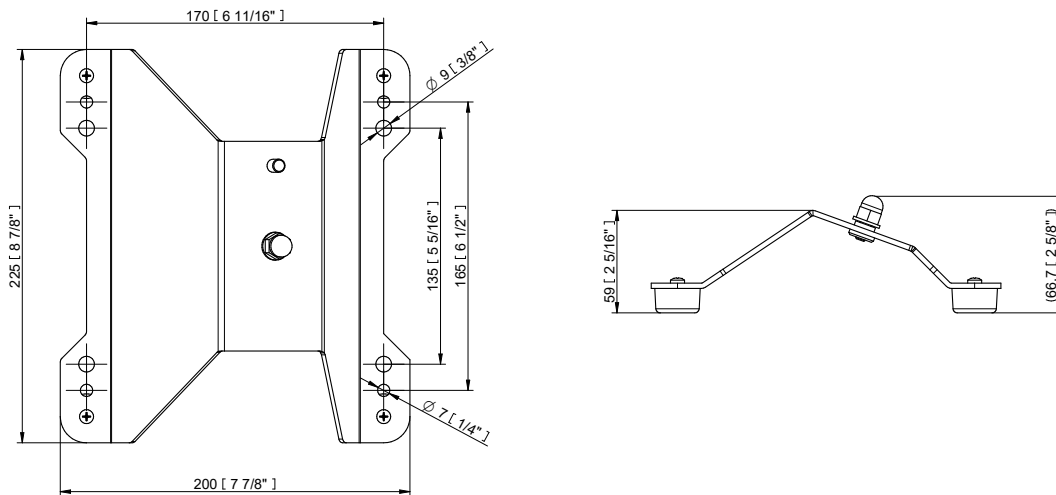

Floor Stand