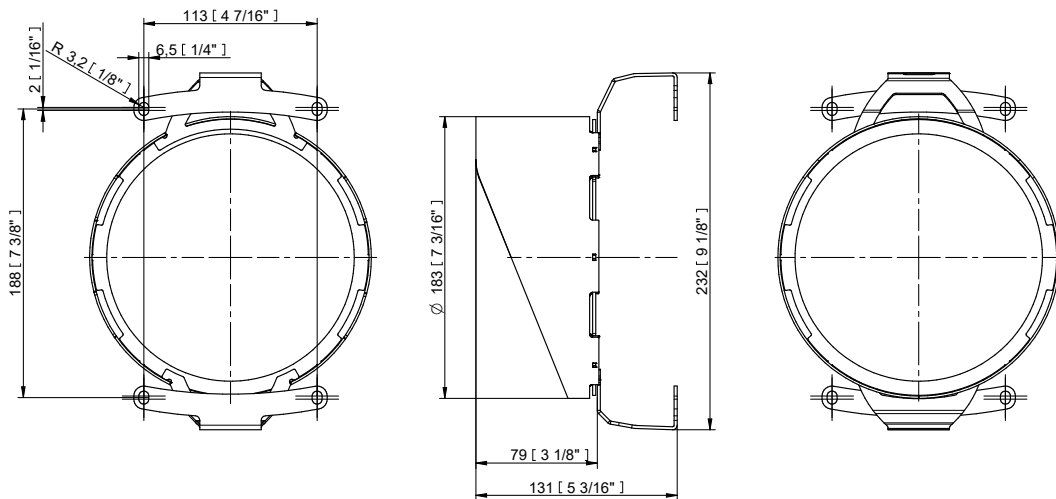

Half Top Hat