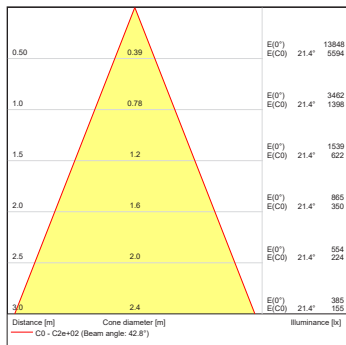

ArcSource Outdoor 24MC Integral
RGBCW 40dg