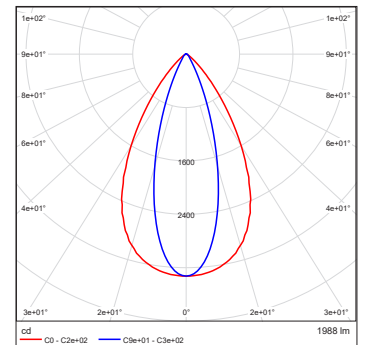

ArcSource Outdoor 24MC Integral
RGBCW 70dg x 35dg