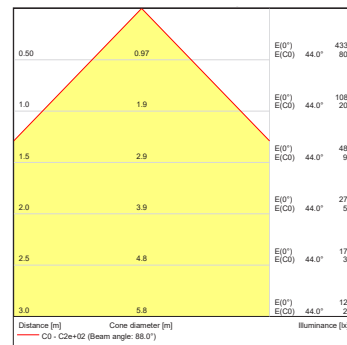

ArcSource Outdoor 24MC Integral
RGBCW 90dg