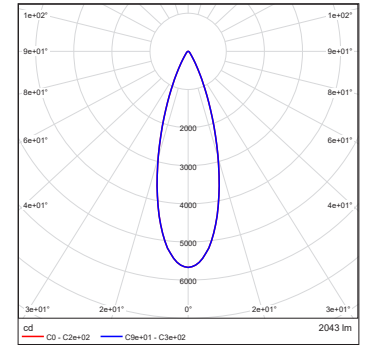

ArcSource Outdoor 24MC Integral
RGBCW 30dg