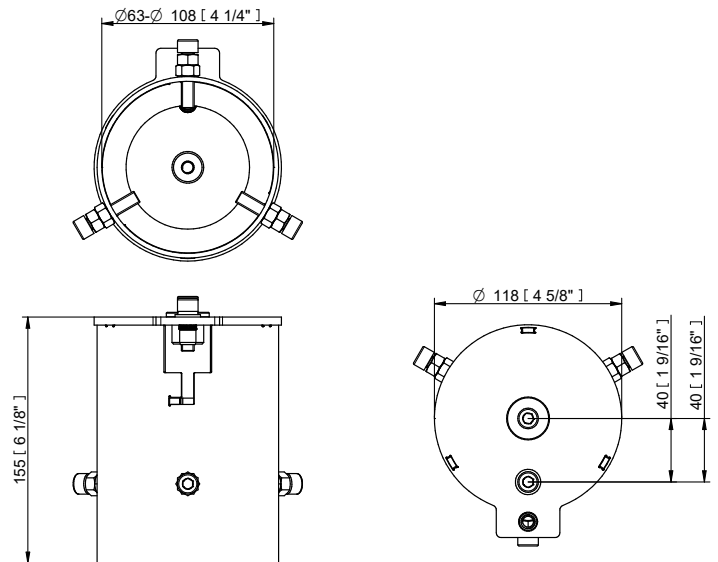

The durable cast aluminum body with a lens covered by tempered glass provides a stylish, compact lighting solution with IP67 certification. The fixture's physical dimensions are 216 x 261 x 200 mm (8.5 x 10.28 x 7.87 in) and it weighs 6.3 kg (13.89 lbs).

Top Hat

Half Top Hat

Floor Stand

SPECIFICATION SHEET ARCSOURCE OUTDOOR 24MC INTEGRAL

Land Spike 100 mm / 130 mm

Tenon Adaptor $\varnothing 63 - 80 \text{ mm} / \varnothing 80 - 106 \text{ mm}$

Pole Clamp $\varnothing 63 - 80 \text{ mm} / \varnothing 80 - 105 \text{ mm}$