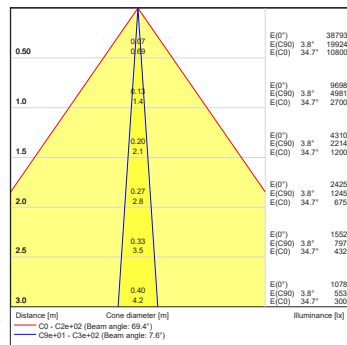

ArcSource Outdoor 24MC Integral
RGBCW 70dg x 35dg