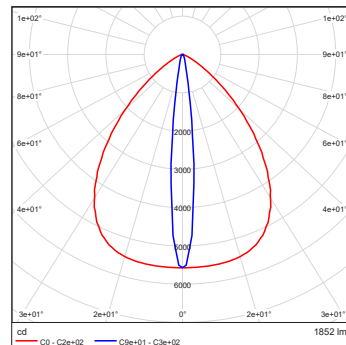

ArcSource Outdoor 24MC Integral
RGBCW 90dg x 10dg