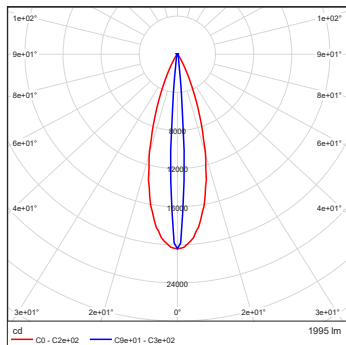

ArcSource Outdoor 24MC Integral
RGBCW 30dg x 7dg