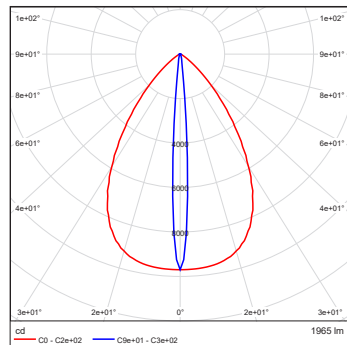

ArcSource Outdoor 24MC Integral
RGBCW 60dg x 7dg