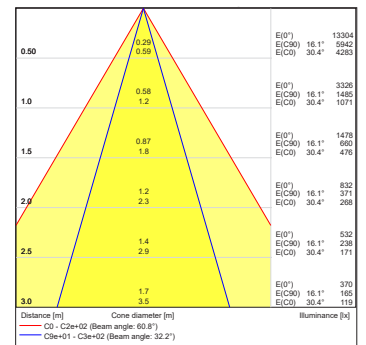

ArcSource Outdoor 24MC Integral
RGBCW 70dg x 35dg