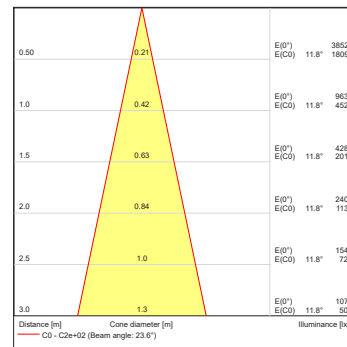

ArcSource Outdoor 24MC Integral
RGBCW 20dg