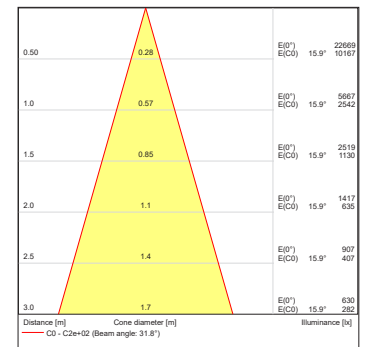

ArcSource Outdoor 24MC Integral
RGBCW 30dg