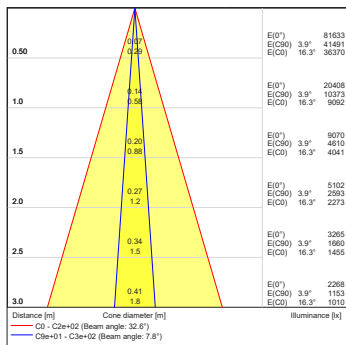

ArcSource Outdoor 24MC Integral
RGBCW 70dg x 35dg