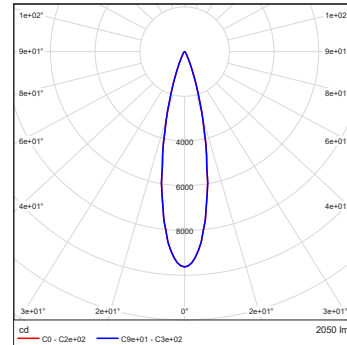

ArcSource Outdoor 24MC Integral
RGBCW 20dg