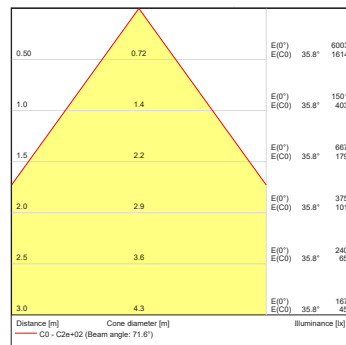

ArcSource Outdoor 24MC Integral
RGBCW 60dg