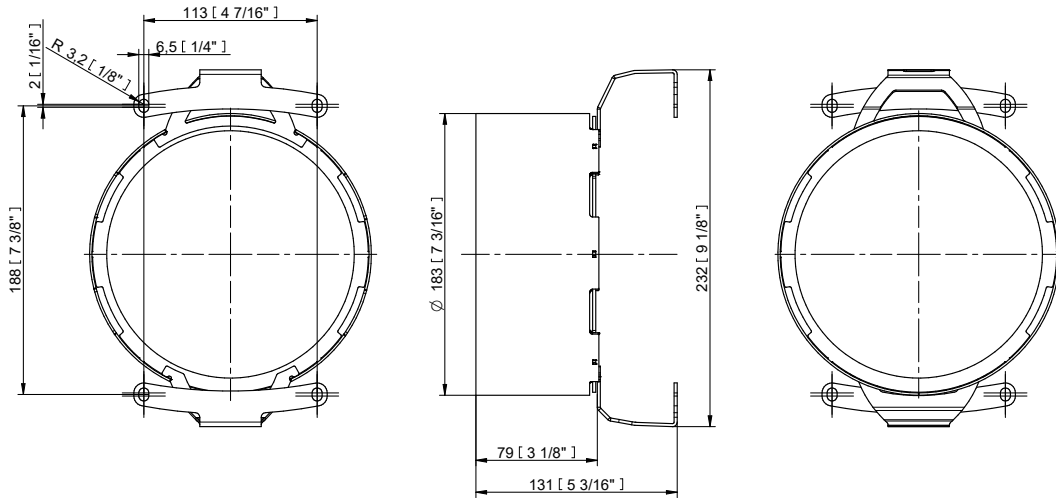

ACCESSORIES FOR ARCSOURCE OUTDOOR 24MC INTEGRAL

Top Hat