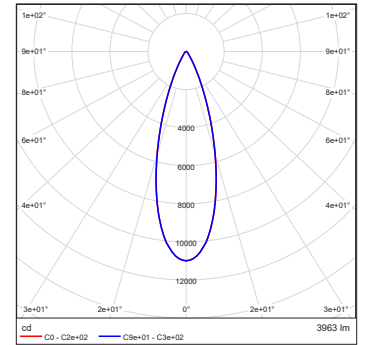

ArcSource Outdoor 48MC Integral
RGBCW 30dg