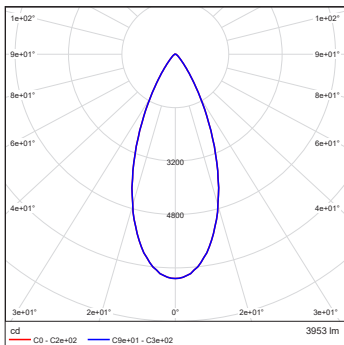

ArcSource Outdoor 48MC Integral
RGBCW 40dg