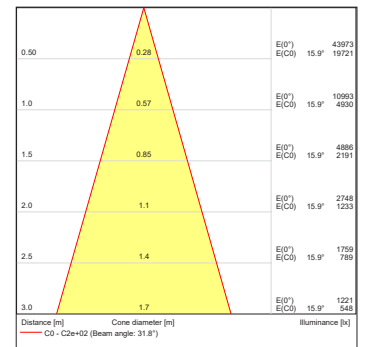

ArcSource Outdoor 48MC Integral
RGBCW 30dg