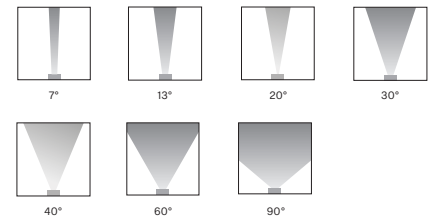

COLOUR TEMPERATURE

OPTIC OPTIONS

SYMMETRICAL