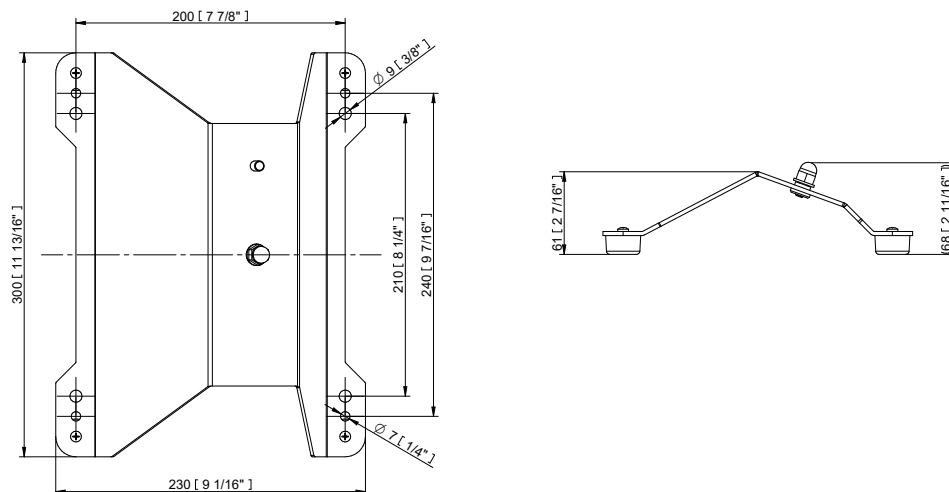

### Physical (max WxHxD)

The durable cast aluminum body with a lens covered by tempered glass provides a stylish, compact lighting solution with an IP67 certification. The fixture's physical dimensions are 310 x 348 x 230 mm (12.21 x 13.7 x 9.06 in) and it weighs 11.4 kg (25.13 lbs).

ACCESSORIES FOR ARCSOURCE OUTDOOR 48MC INTEGRAL

Top Hat

Half Top Hat

Floor Stand

SPECIFICATION SHEET  
ARCSOURCE OUTDOOR 48MC INTEGRAL

Land Spike

Tenon Adapter  $\varnothing$  63 - 80 mm /  $\varnothing$  80 - 106 mm

Pole Clamp  $\varnothing$  63 - 80 mm |  $\varnothing$  80 - 105 mm