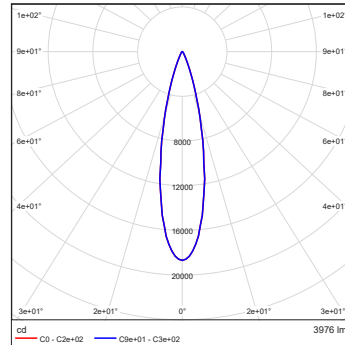

ArcSource Outdoor 48MC Integral
RGBCW 20dg