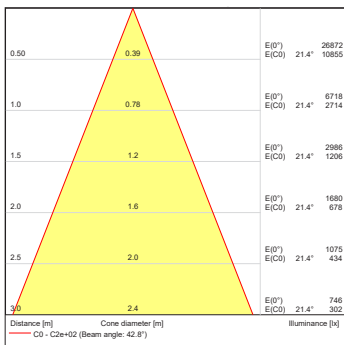

ArcSource Outdoor 48MC Integral
RGBCW 40dg