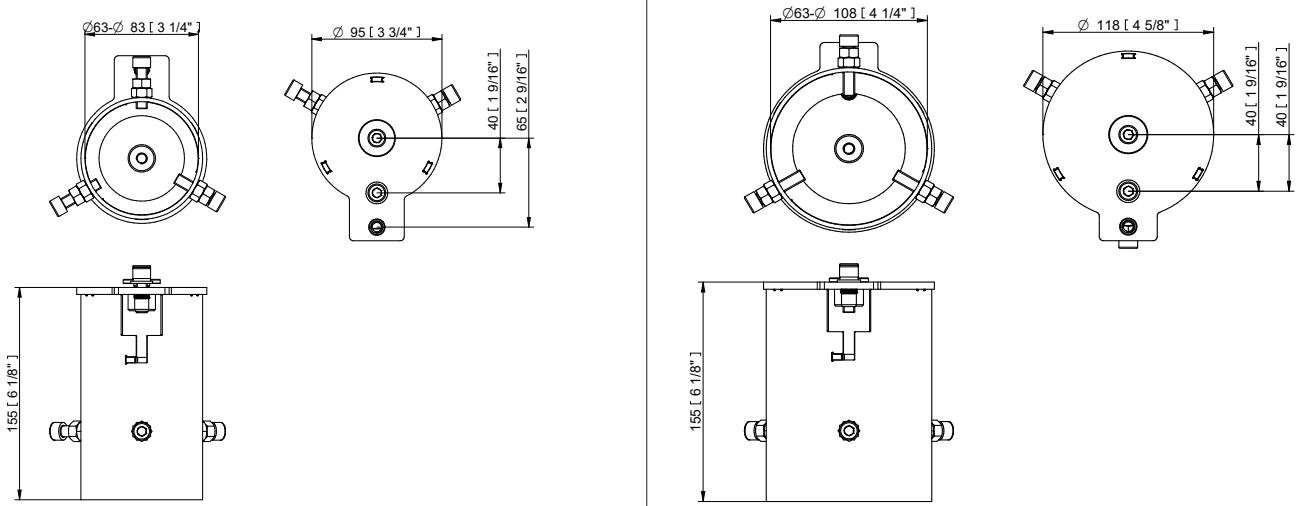

### Physical (max WxHxD)

The durable cast aluminum body with a lens covered by tempered glass provides a stylish, compact lighting solution with an IP67 certification. The fixture's physical dimensions are 310 x 348 x 230 mm (12.21 x 13.7 x 9.06 in) and it weighs 11.4 kg (25.13 lbs).

ACCESSORIES FOR ARCSOURCE OUTDOOR 48MC INTEGRAL

Top Hat

Half Top Hat

Floor Stand

SPECIFICATION SHEET  
ARCSOURCE OUTDOOR 48MC INTEGRAL

Land Spike

Tenon Adapter  $\varnothing$  63 - 80 mm /  $\varnothing$  80 - 106 mm

Pole Clamp  $\varnothing$  63 - 80 mm |  $\varnothing$  80 - 105 mm