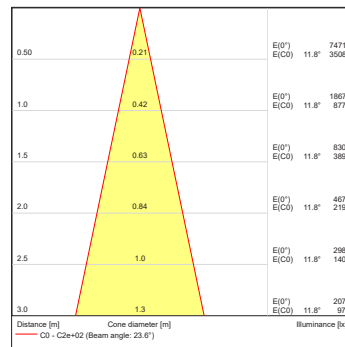

ArcSource Outdoor 48MC Integral
RGBCW 20dg