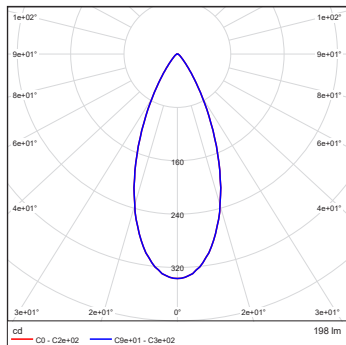

Projected Lumen Maintenance

The projected lumen maintenance is 50,000 hours (L70@ 25 °C).

Power Consumption

5.5W energy consumption provides excellent efficiency at low operating costs.

Physical

The durable cast aluminum body with a lens covered by tempered glass provides a stylish, compact lighting solution with IP65 certification. The fixture's physical dimensions are 64 x 145 x 90 mm (2.52 x 5.71 x 3.54 in) and it weighs 0.62 kg (1.37 lbs).

DIMENSIONS

PHOTOMETRIC OVERVIEW

	Lumen Output (lm)		
	RGBCW (W 6500 K)	RGBA	WW (W 3000 K)
7°	202	178	202
13°	202	178	202
20°	199	176	199
30°	199	175	199
40°	198	175	198
60°	197	174	197
90°	193	170	193
7° x 30°, 30° x 7°	194	172	194
7° x 60°, 60° x 7°	191	169	191
35° x 70°, 70° x 35°	193	171	193
10° x 90°, 90° x 10°	180	159	180

BI-SYMMETRICAL BEAM ANGLE

Bi-symmetrical: 7°x30°, 7°x60°, 35°x70°, 10°x90°

Bi-symmetrical: 30°x7°, 60°x7°, 70°x35°, 90°x10°

PHOTOMETRIC DATA

ArcSource Outdoor 4MC Pixel RGB-CW 7dg

ArcSource Outdoor 4MC Pixel RGB-CW 13dg

ArcSource Outdoor 4MC Pixel RGB-CW 20dg

ArcSource Outdoor 4MC Pixel RGB-CW 30dg

ArcSource Outdoor 4MC Pixel RGB-CW 40dg

ArcSource Outdoor 4MC Pixel RGB-CW 60dg

ArcSource Outdoor 4MC Pixel RGB-CW 90dg

PHOTOMETRIC DATA