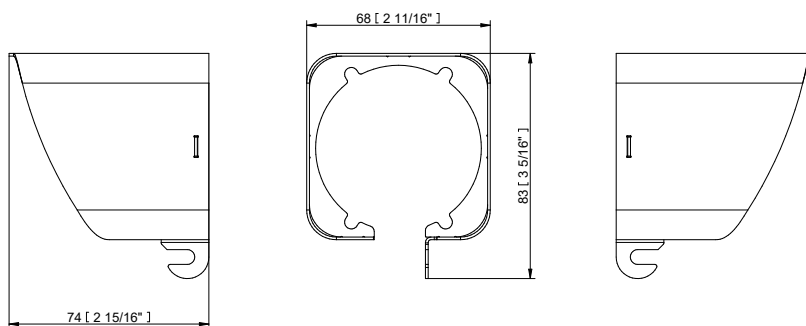

Projected Lumen Maintenance

The projected lumen maintenance is 50,000 hours (L70@ 25 °C).

Power Consumption

5.5W energy consumption provides excellent efficiency at low operating costs.

Physical

The durable cast aluminum body with a lens covered by tempered glass provides a stylish, compact lighting solution with IP65 certification. The fixture's physical dimensions are 64 x 145 x 90 mm (2.52 x 5.71 x 3.54 in) and it weighs 0.62 kg (1.37 lbs).

DIMENSIONS

PHOTOMETRIC OVERVIEW

	Lumen Output (lm)		
	RGBCW (W 6500 K)	RGBA	WW (W 3000 K)
7°	202	178	202
13°	202	178	202
20°	199	176	199
30°	199	175	199
40°	198	175	198
60°	197	174	197
90°	193	170	193
7° x 30°, 30° x 7°	194	172	194
7° x 60°, 60° x 7°	191	169	191
35° x 70°, 70° x 35°	193	171	193
10° x 90°, 90° x 10°	180	159	180

BI-SYMMETRICAL BEAM ANGLE

Bi-symmetrical: 7°x30°, 7°x60°, 35°x70°, 10°x90°

Bi-symmetrical: 30°x7°, 60°x7°, 70°x35°, 90°x10°

PHOTOMETRIC DATA

ArcSource Outdoor 4MC Pixel RGB-CW 7dg

ArcSource Outdoor 4MC Pixel RGB-CW 13dg

ArcSource Outdoor 4MC Pixel
RGBCW 60dg x 7dg

ArcSource Outdoor 4MC Pixel
RGBCW 90dg x 10dg

ArcSource Outdoor 4MC Pixel
RGBCW 70dg x 35dg

ACCESSORIES FOR ARCSOURCE OUTDOOR 4MC PIXEL

Top Hat

Half Top Hat

Floor Stand