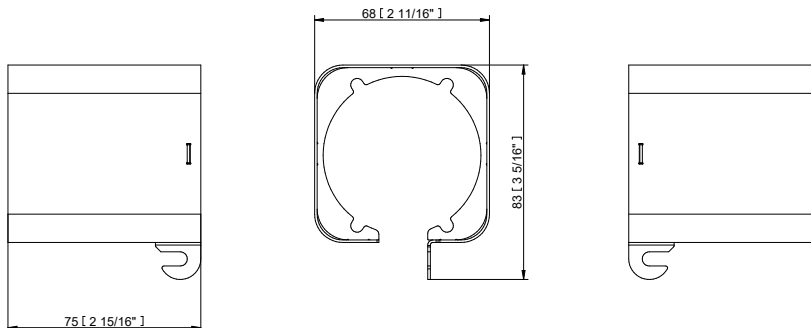

Projected Lumen Maintenance

The projected lumen maintenance is 50,000 hours (L70@ 25 °C).

Power Consumption

5.5W energy consumption provides excellent efficiency at low operating costs.

Physical

The durable cast aluminum body with a lens covered by tempered glass provides a stylish, compact lighting solution with IP65 certification. The fixture's physical dimensions are 64 x 145 x 90 mm (2.52 x 5.71 x 3.54 in) and it weighs 0.62 kg (1.37 lbs).

DIMENSIONS

PHOTOMETRIC OVERVIEW

	Lumen Output (lm)		
	RGBCW (W 6500 K)	RGBA	WW (W 3000 K)
7°	202	178	202
13°	202	178	202
20°	199	176	199
30°	199	175	199
40°	198	175	198
60°	197	174	197
90°	193	170	193
7° x 30°, 30° x 7°	194	172	194
7° x 60°, 60° x 7°	191	169	191
35° x 70°, 70° x 35°	193	171	193
10° x 90°, 90° x 10°	180	159	180

BI-SYMMETRICAL BEAM ANGLE

Bi-symmetrical: 7°x30°, 7°x60°, 35°x70°, 10°x90°

Bi-symmetrical: 30°x7°, 60°x7°, 70°x35°, 90°x10°

PHOTOMETRIC DATA

ArcSource Outdoor 4MC Pixel RGB-CW 7dg

ArcSource Outdoor 4MC Pixel RGB-CW 13dg

ArcSource Outdoor 4MC Pixel
RGBCW 60dg x 7dg

ArcSource Outdoor 4MC Pixel
RGBCW 90dg x 10dg

ArcSource Outdoor 4MC Pixel
RGBCW 70dg x 35dg

ACCESSORIES FOR ARCSOURCE OUTDOOR 4MC PIXEL

Top Hat

Half Top Hat

Floor Stand