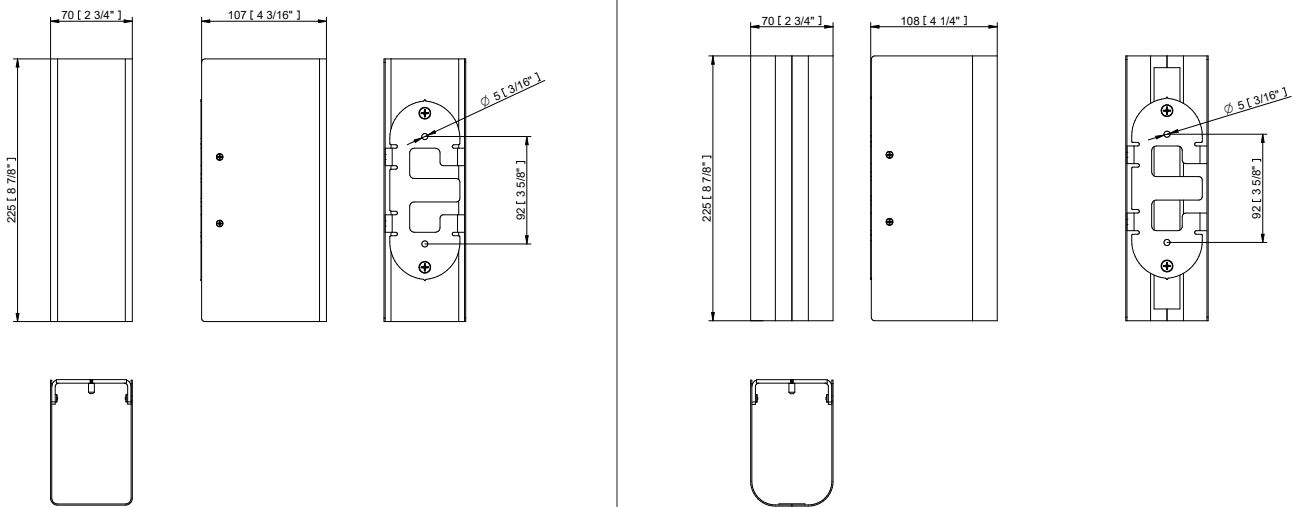

Terminator Active

Twin Wall Cover (Flat / Round)