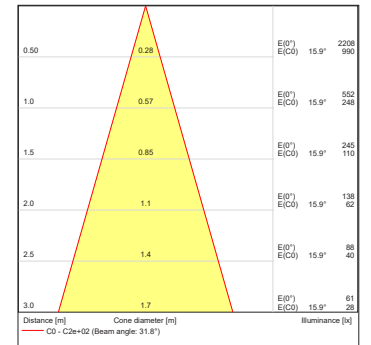

ArcSource Outdoor 4MC Pixel RGB-CW 30dg