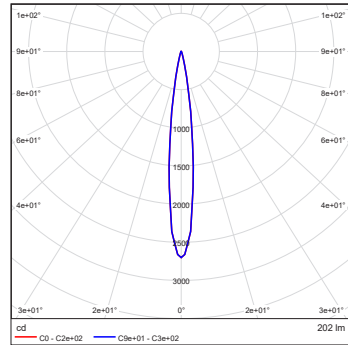

Projected Lumen Maintenance

The projected lumen maintenance is 50,000 hours (L70@ 25 °C).

Power Consumption

5.5W energy consumption provides excellent efficiency at low operating costs.

Physical

The durable cast aluminum body with a lens covered by tempered glass provides a stylish, compact lighting solution with IP65 certification. The fixture's physical dimensions are 64 x 145 x 90 mm (2.52 x 5.71 x 3.54 in) and it weighs 0.62 kg (1.37 lbs).

DIMENSIONS

PHOTOMETRIC OVERVIEW

	Lumen Output (lm)		
	RGBCW (W 6500 K)	RGBA	WW (W 3000 K)
7°	202	178	202
13°	202	178	202
20°	199	176	199
30°	199	175	199
40°	198	175	198
60°	197	174	197
90°	193	170	193
7° x 30°, 30° x 7°	194	172	194
7° x 60°, 60° x 7°	191	169	191
35° x 70°, 70° x 35°	193	171	193
10° x 90°, 90° x 10°	180	159	180

BI-SYMMETRICAL BEAM ANGLE

Bi-symmetrical: 7°x30°, 7°x60°, 35°x70°, 10°x90°

Bi-symmetrical: 30°x7°, 60°x7°, 70°x35°, 90°x10°

PHOTOMETRIC DATA

ArcSource Outdoor 4MC Pixel RGB-CW 7dg

ArcSource Outdoor 4MC Pixel RGB-CW 13dg