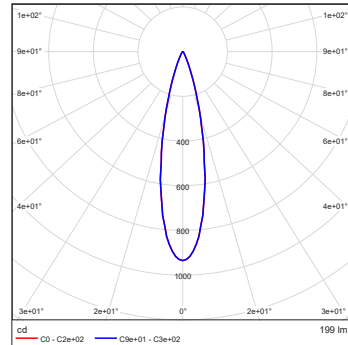

Projected Lumen Maintenance

The projected lumen maintenance is 50,000 hours (L70@ 25 °C).

Power Consumption

5.5W energy consumption provides excellent efficiency at low operating costs.

Physical

The durable cast aluminum body with a lens covered by tempered glass provides a stylish, compact lighting solution with IP65 certification. The fixture's physical dimensions are 64 x 145 x 90 mm (2.52 x 5.71 x 3.54 in) and it weighs 0.62 kg (1.37 lbs).

DIMENSIONS

PHOTOMETRIC OVERVIEW

	Lumen Output (lm)		
	RGBCW (W 6500 K)	RGBA	WW (W 3000 K)
7°	202	178	202
13°	202	178	202
20°	199	176	199
30°	199	175	199
40°	198	175	198
60°	197	174	197
90°	193	170	193
7° x 30°, 30° x 7°	194	172	194
7° x 60°, 60° x 7°	191	169	191
35° x 70°, 70° x 35°	193	171	193
10° x 90°, 90° x 10°	180	159	180

BI-SYMMETRICAL BEAM ANGLE

Bi-symmetrical: 7°x30°, 7°x60°, 35°x70°, 10°x90°

Bi-symmetrical: 30°x7°, 60°x7°, 70°x35°, 90°x10°

PHOTOMETRIC DATA

ArcSource Outdoor 4MC Pixel RGB-CW 7dg

ArcSource Outdoor 4MC Pixel RGB-CW 13dg

ArcSource Outdoor 4MC Pixel RGB-CW 20dg

ArcSource Outdoor 4MC Pixel RGB-CW 30dg

ArcSource Outdoor 4MC Pixel RGB-CW 40dg

ArcSource Outdoor 4MC Pixel RGB-CW 60dg

ArcSource Outdoor 4MC Pixel RGB-CW 90dg

PHOTOMETRIC DATA