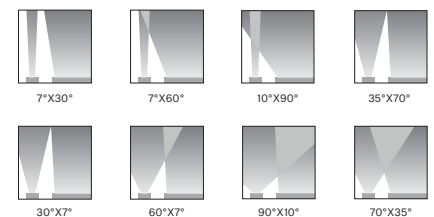

BI-SYMMETRICAL