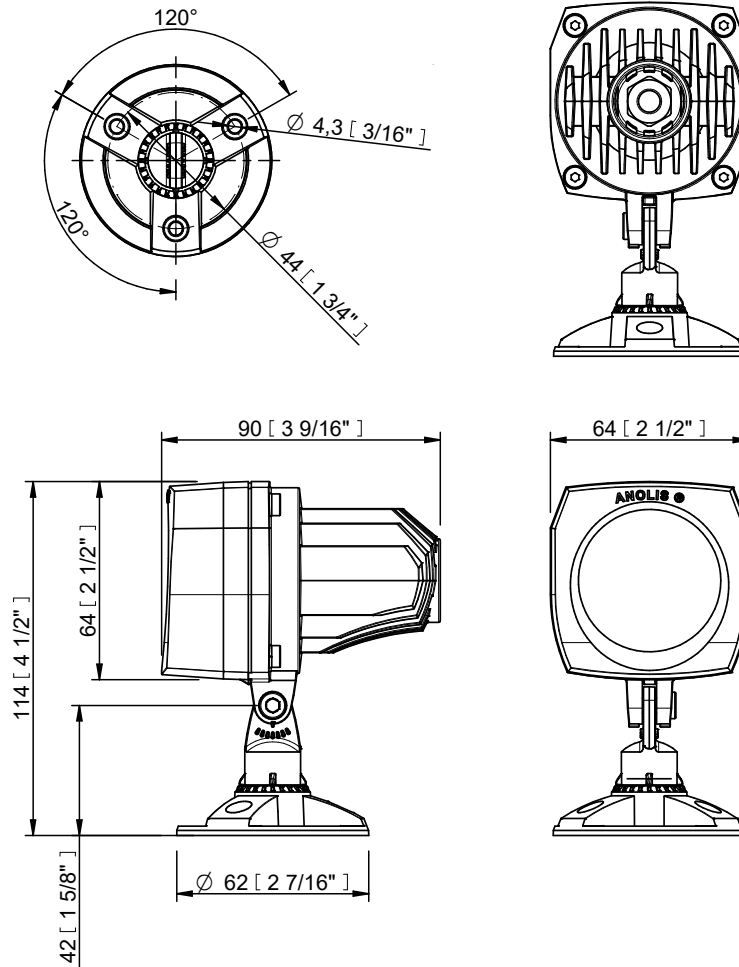

DIMENSIONS

PHOTOMETRIC OVERVIEW

	Lumen Output (lm)		
	RGBCW (W 6500 K)	RGBA	WW (W 3000 K)
7°	202	178	202
13°	202	178	202
20°	199	176	199
30°	199	175	199
40°	198	175	198
60°	197	174	197
90°	193	170	193
7° x 30°, 30° x 7°	194	172	194
7° x 60°, 60° x 7°	191	169	191
35° x 70°, 70° x 35°	193	171	193
10° x 90°, 90° x 10°	180	159	180