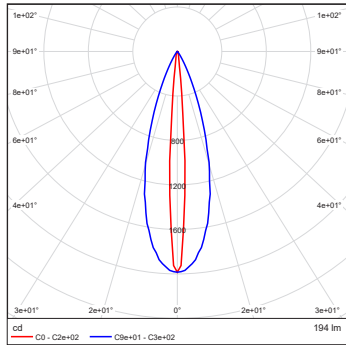

PHOTOMETRIC DATA

ArcSource Outdoor 4MC Pixel
RGBCW 7dg x 30dg