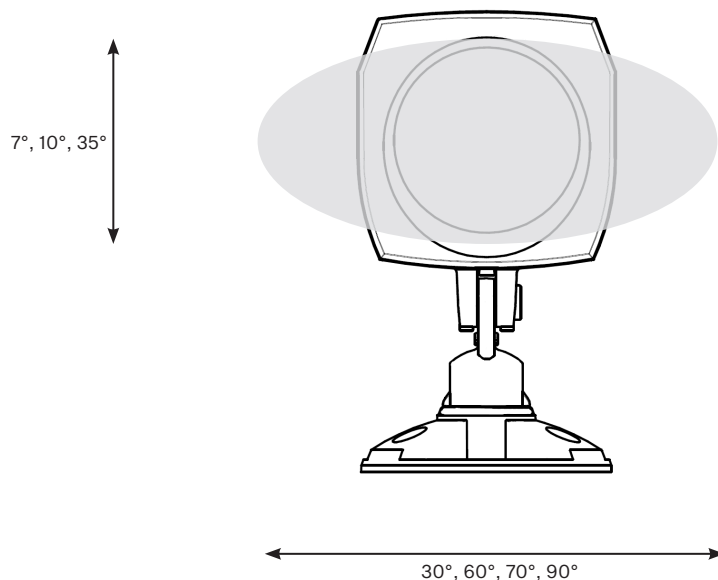

Projected Lumen Maintenance

The projected lumen maintenance is 50,000 hours (L70@ 25 °C).

Power Consumption

5.5W energy consumption provides excellent efficiency at low operating costs.

Physical

The durable cast aluminum body with a lens covered by tempered glass provides a stylish, compact lighting solution with IP65 certification. The fixture's physical dimensions are 64 x 145 x 90 mm (2.52 x 5.71 x 3.54 in) and it weighs 0.62 kg (1.37 lbs).

DIMENSIONS

PHOTOMETRIC OVERVIEW

	Lumen Output (lm)		
	RGBCW (W 6500 K)	RGBA	WW (W 3000 K)
7°	202	178	202
13°	202	178	202
20°	199	176	199
30°	199	175	199
40°	198	175	198
60°	197	174	197
90°	193	170	193
7° x 30°, 30° x 7°	194	172	194
7° x 60°, 60° x 7°	191	169	191
35° x 70°, 70° x 35°	193	171	193
10° x 90°, 90° x 10°	180	159	180

BI-SYMMETRICAL BEAM ANGLE

Bi-symmetrical: 7°x30°, 7°x60°, 35°x70°, 10°x90°

Bi-symmetrical: 30°x7°, 60°x7°, 70°x35°, 90°x10°

PHOTOMETRIC DATA

ArcSource Outdoor 4MC Pixel RGB-CW 7dg

ArcSource Outdoor 4MC Pixel RGB-CW 13dg