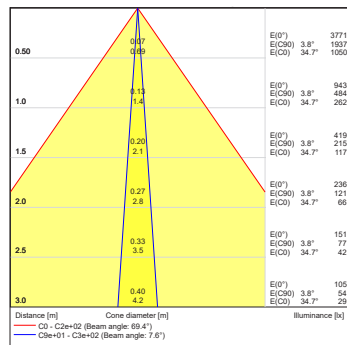

ArcSource Outdoor 4MC Pixel
RGBCW 70dg x 35dg