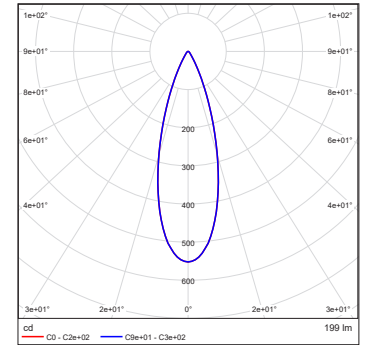

ArcSource Outdoor 4MC Pixel RGB-CW 30dg