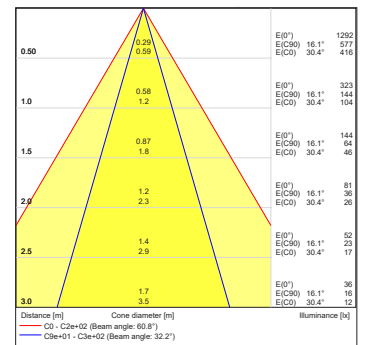

ArcSource Outdoor 4MC Pixel
RGBCW 70dg x 35dg