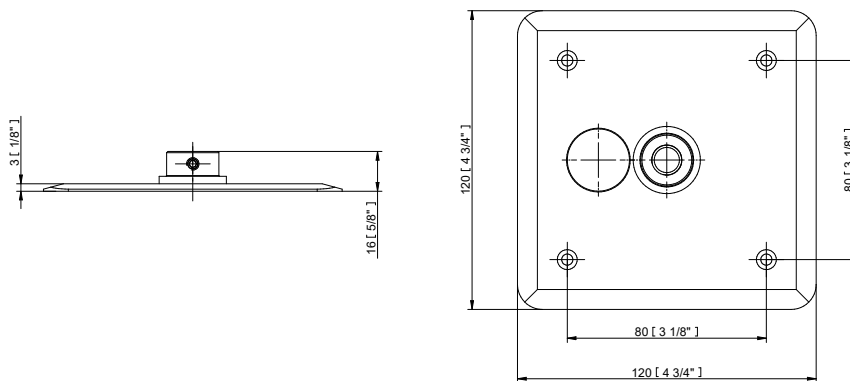

Floor Stand