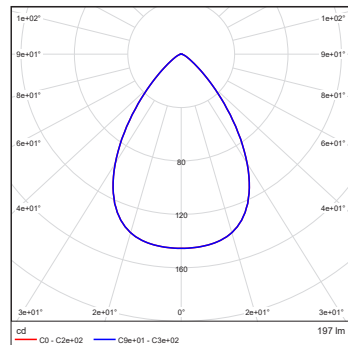

Projected Lumen Maintenance

The projected lumen maintenance is 50,000 hours (L70@ 25 °C).

Power Consumption

5.5W energy consumption provides excellent efficiency at low operating costs.

Physical

The durable cast aluminum body with a lens covered by tempered glass provides a stylish, compact lighting solution with IP65 certification. The fixture's physical dimensions are 64 x 145 x 90 mm (2.52 x 5.71 x 3.54 in) and it weighs 0.62 kg (1.37 lbs).

DIMENSIONS

PHOTOMETRIC OVERVIEW

	Lumen Output (lm)		
	RGBCW (W 6500 K)	RGBA	WW (W 3000 K)
7°	202	178	202
13°	202	178	202
20°	199	176	199
30°	199	175	199
40°	198	175	198
60°	197	174	197
90°	193	170	193
7° x 30°, 30° x 7°	194	172	194
7° x 60°, 60° x 7°	191	169	191
35° x 70°, 70° x 35°	193	171	193
10° x 90°, 90° x 10°	180	159	180

BI-SYMMETRICAL BEAM ANGLE

Bi-symmetrical: 7°x30°, 7°x60°, 35°x70°, 10°x90°

Bi-symmetrical: 30°x7°, 60°x7°, 70°x35°, 90°x10°

PHOTOMETRIC DATA

ArcSource Outdoor 4MC Pixel RGB-CW 7dg

ArcSource Outdoor 4MC Pixel RGB-CW 13dg

ArcSource Outdoor 4MC Pixel RGB-CW 20dg

ArcSource Outdoor 4MC Pixel RGB-CW 30dg

ArcSource Outdoor 4MC Pixel RGB-CW 40dg

ArcSource Outdoor 4MC Pixel RGB-CW 60dg

ArcSource Outdoor 4MC Pixel RGB-CW 90dg

PHOTOMETRIC DATA