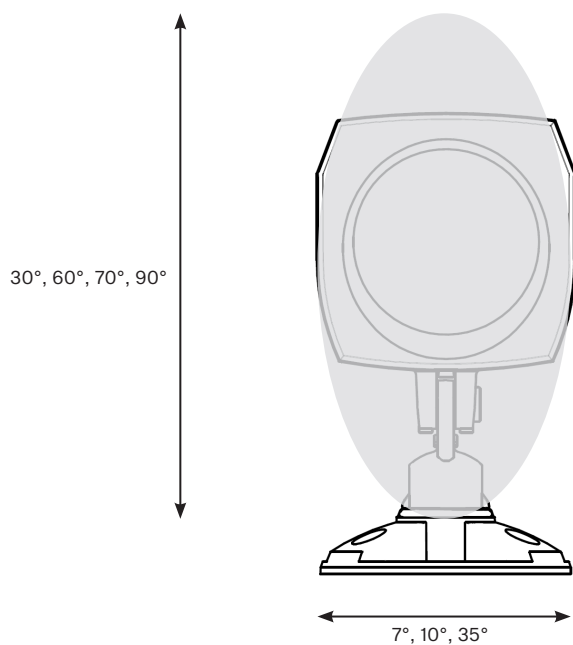

Projected Lumen Maintenance

The projected lumen maintenance is 50,000 hours (L70@ 25 °C).

Power Consumption

5.5W energy consumption provides excellent efficiency at low operating costs.

Physical

The durable cast aluminum body with a lens covered by tempered glass provides a stylish, compact lighting solution with IP65 certification. The fixture's physical dimensions are 64 x 145 x 90 mm (2.52 x 5.71 x 3.54 in) and it weighs 0.62 kg (1.37 lbs).

DIMENSIONS

PHOTOMETRIC OVERVIEW

	Lumen Output (lm)		
	RGBCW (W 6500 K)	RGBA	WW (W 3000 K)
7°	202	178	202
13°	202	178	202
20°	199	176	199
30°	199	175	199
40°	198	175	198
60°	197	174	197
90°	193	170	193
7° x 30°, 30° x 7°	194	172	194
7° x 60°, 60° x 7°	191	169	191
35° x 70°, 70° x 35°	193	171	193
10° x 90°, 90° x 10°	180	159	180

BI-SYMMETRICAL BEAM ANGLE

Bi-symmetrical: 7°x30°, 7°x60°, 35°x70°, 10°x90°

Bi-symmetrical: 30°x7°, 60°x7°, 70°x35°, 90°x10°

PHOTOMETRIC DATA

ArcSource Outdoor 4MC Pixel RGB-CW 7dg

ArcSource Outdoor 4MC Pixel RGB-CW 13dg