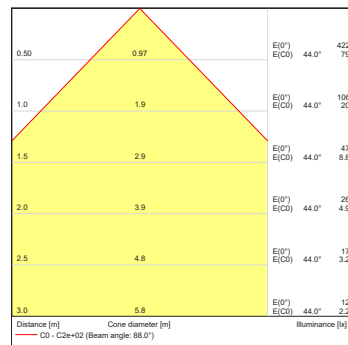

Projected Lumen Maintenance

The projected lumen maintenance is 50,000 hours (L70@ 25 °C).

Power Consumption

5.5W energy consumption provides excellent efficiency at low operating costs.

Physical

The durable cast aluminum body with a lens covered by tempered glass provides a stylish, compact lighting solution with IP65 certification. The fixture's physical dimensions are 64 x 145 x 90 mm (2.52 x 5.71 x 3.54 in) and it weighs 0.62 kg (1.37 lbs).

DIMENSIONS

PHOTOMETRIC OVERVIEW

	Lumen Output (lm)		
	RGBCW (W 6500 K)	RGBA	WW (W 3000 K)
7°	202	178	202
13°	202	178	202
20°	199	176	199
30°	199	175	199
40°	198	175	198
60°	197	174	197
90°	193	170	193
7° x 30°, 30° x 7°	194	172	194
7° x 60°, 60° x 7°	191	169	191
35° x 70°, 70° x 35°	193	171	193
10° x 90°, 90° x 10°	180	159	180

BI-SYMMETRICAL BEAM ANGLE

Bi-symmetrical: 7°x30°, 7°x60°, 35°x70°, 10°x90°

Bi-symmetrical: 30°x7°, 60°x7°, 70°x35°, 90°x10°

PHOTOMETRIC DATA

ArcSource Outdoor 4MC Pixel RGB-CW 7dg

ArcSource Outdoor 4MC Pixel RGB-CW 13dg

ArcSource Outdoor 4MC Pixel RGB-CW 20dg

ArcSource Outdoor 4MC Pixel RGB-CW 30dg

ArcSource Outdoor 4MC Pixel RGB-CW 40dg

ArcSource Outdoor 4MC Pixel RGB-CW 60dg

ArcSource Outdoor 4MC Pixel RGB-CW 90dg

PHOTOMETRIC DATA