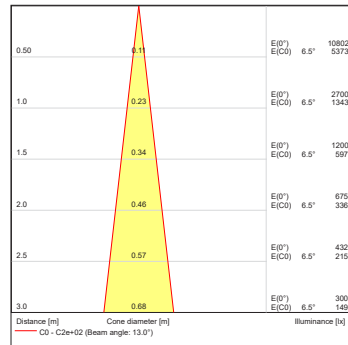

Projected Lumen Maintenance

The projected lumen maintenance is 50,000 hours (L70@ 25 °C).

Power Consumption

5.5W energy consumption provides excellent efficiency at low operating costs.

Physical

The durable cast aluminum body with a lens covered by tempered glass provides a stylish, compact lighting solution with IP65 certification. The fixture's physical dimensions are 64 x 145 x 90 mm (2.52 x 5.71 x 3.54 in) and it weighs 0.62 kg (1.37 lbs).

DIMENSIONS

PHOTOMETRIC OVERVIEW

	Lumen Output (lm)		
	RGBCW (W 6500 K)	RGBA	WW (W 3000 K)
7°	202	178	202
13°	202	178	202
20°	199	176	199
30°	199	175	199
40°	198	175	198
60°	197	174	197
90°	193	170	193
7° x 30°, 30° x 7°	194	172	194
7° x 60°, 60° x 7°	191	169	191
35° x 70°, 70° x 35°	193	171	193
10° x 90°, 90° x 10°	180	159	180

BI-SYMMETRICAL BEAM ANGLE

Bi-symmetrical: 7°x30°, 7°x60°, 35°x70°, 10°x90°

Bi-symmetrical: 30°x7°, 60°x7°, 70°x35°, 90°x10°

PHOTOMETRIC DATA

ArcSource Outdoor 4MC Pixel RGB-CW 7dg

ArcSource Outdoor 4MC Pixel RGB-CW 13dg