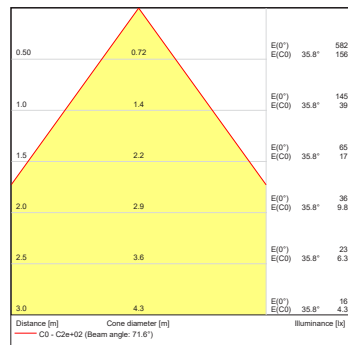

Projected Lumen Maintenance

The projected lumen maintenance is 50,000 hours (L70@ 25 °C).

Power Consumption

5.5W energy consumption provides excellent efficiency at low operating costs.

Physical

The durable cast aluminum body with a lens covered by tempered glass provides a stylish, compact lighting solution with IP65 certification. The fixture's physical dimensions are 64 x 145 x 90 mm (2.52 x 5.71 x 3.54 in) and it weighs 0.62 kg (1.37 lbs).

DIMENSIONS

PHOTOMETRIC OVERVIEW

	Lumen Output (lm)		
	RGBCW (W 6500 K)	RGBA	WW (W 3000 K)
7°	202	178	202
13°	202	178	202
20°	199	176	199
30°	199	175	199
40°	198	175	198
60°	197	174	197
90°	193	170	193
7° x 30°, 30° x 7°	194	172	194
7° x 60°, 60° x 7°	191	169	191
35° x 70°, 70° x 35°	193	171	193
10° x 90°, 90° x 10°	180	159	180

BI-SYMMETRICAL BEAM ANGLE

Bi-symmetrical: 7°x30°, 7°x60°, 35°x70°, 10°x90°

Bi-symmetrical: 30°x7°, 60°x7°, 70°x35°, 90°x10°

PHOTOMETRIC DATA

ArcSource Outdoor 4MC Pixel RGB-CW 7dg

ArcSource Outdoor 4MC Pixel RGB-CW 13dg

ArcSource Outdoor 4MC Pixel RGB-CW 20dg

ArcSource Outdoor 4MC Pixel RGB-CW 30dg

ArcSource Outdoor 4MC Pixel RGB-CW 40dg

ArcSource Outdoor 4MC Pixel RGB-CW 60dg

ArcSource Outdoor 4MC Pixel RGB-CW 90dg

PHOTOMETRIC DATA