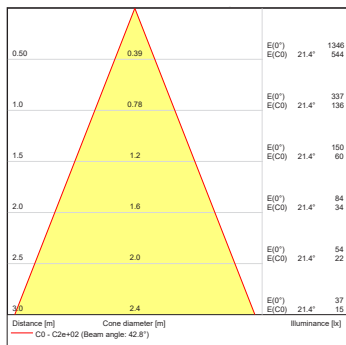

ArcSource Outdoor 4MC Pixel RGB-CW 40dg