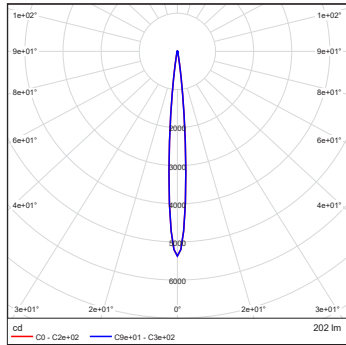

Projected Lumen Maintenance

The projected lumen maintenance is 50,000 hours (L70@ 25 °C).

Power Consumption

5.5W energy consumption provides excellent efficiency at low operating costs.

Physical

The durable cast aluminum body with a lens covered by tempered glass provides a stylish, compact lighting solution with IP65 certification. The fixture's physical dimensions are 64 x 145 x 90 mm (2.52 x 5.71 x 3.54 in) and it weighs 0.62 kg (1.37 lbs).

DIMENSIONS

PHOTOMETRIC OVERVIEW

	Lumen Output (lm)		
	RGBCW (W 6500 K)	RGBA	WW (W 3000 K)
7°	202	178	202
13°	202	178	202
20°	199	176	199
30°	199	175	199
40°	198	175	198
60°	197	174	197
90°	193	170	193
7° x 30°, 30° x 7°	194	172	194
7° x 60°, 60° x 7°	191	169	191
35° x 70°, 70° x 35°	193	171	193
10° x 90°, 90° x 10°	180	159	180

BI-SYMMETRICAL BEAM ANGLE

Bi-symmetrical: 7°x30°, 7°x60°, 35°x70°, 10°x90°

Bi-symmetrical: 30°x7°, 60°x7°, 70°x35°, 90°x10°

PHOTOMETRIC DATA

ArcSource Outdoor 4MC Pixel RGB-CW 7dg

ArcSource Outdoor 4MC Pixel RGB-CW 13dg