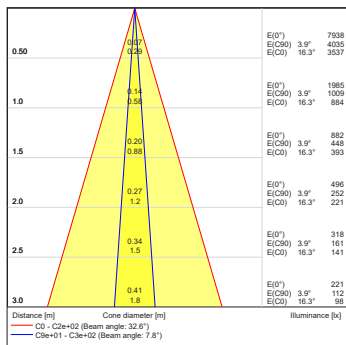

ArcSource Outdoor 4MC Pixel
RGBCW 70dg x 35dg