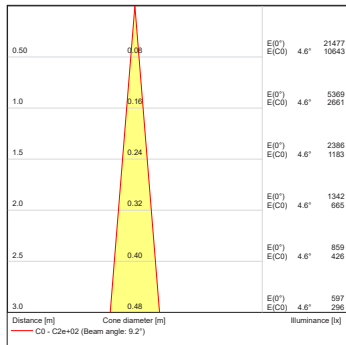

Projected Lumen Maintenance

The projected lumen maintenance is 50,000 hours (L70@ 25 °C).

Power Consumption

5.5W energy consumption provides excellent efficiency at low operating costs.

Physical

The durable cast aluminum body with a lens covered by tempered glass provides a stylish, compact lighting solution with IP65 certification. The fixture's physical dimensions are 64 x 145 x 90 mm (2.52 x 5.71 x 3.54 in) and it weighs 0.62 kg (1.37 lbs).

DIMENSIONS

PHOTOMETRIC OVERVIEW

	Lumen Output (lm)		
	RGBCW (W 6500 K)	RGBA	WW (W 3000 K)
7°	202	178	202
13°	202	178	202
20°	199	176	199
30°	199	175	199
40°	198	175	198
60°	197	174	197
90°	193	170	193
7° x 30°, 30° x 7°	194	172	194
7° x 60°, 60° x 7°	191	169	191
35° x 70°, 70° x 35°	193	171	193
10° x 90°, 90° x 10°	180	159	180

BI-SYMMETRICAL BEAM ANGLE

Bi-symmetrical: 7°x30°, 7°x60°, 35°x70°, 10°x90°

Bi-symmetrical: 30°x7°, 60°x7°, 70°x35°, 90°x10°

PHOTOMETRIC DATA

ArcSource Outdoor 4MC Pixel RGB-CW 7dg

ArcSource Outdoor 4MC Pixel RGB-CW 13dg

ArcSource Outdoor 4MC Pixel RGB-CW 20dg

ArcSource Outdoor 4MC Pixel RGB-CW 30dg

ArcSource Outdoor 4MC Pixel RGB-CW 40dg

ArcSource Outdoor 4MC Pixel RGB-CW 60dg

ArcSource Outdoor 4MC Pixel RGB-CW 90dg

PHOTOMETRIC DATA