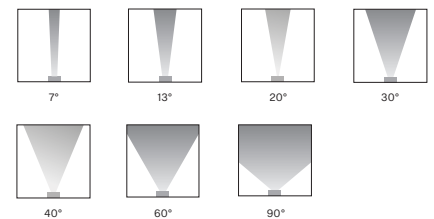

COLOURS

COLOUR TEMPERATURE

CONTROL & PROTOCOLS

OPTIC OPTIONS

SYMMETRICAL