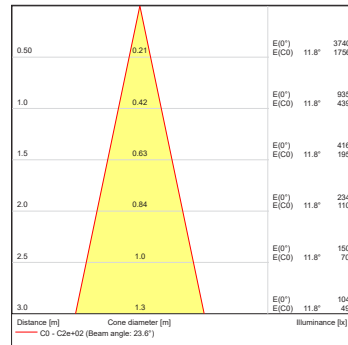

ArcSource Outdoor 4MC Pixel RGB-CW 20dg