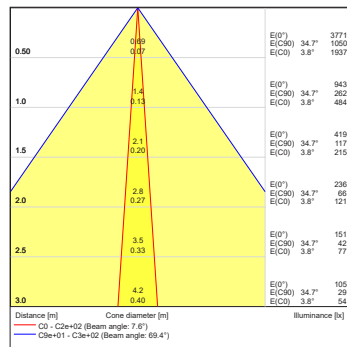

ArcSource Outdoor 4MC Pixel
RGBCW 35dg x 70dg