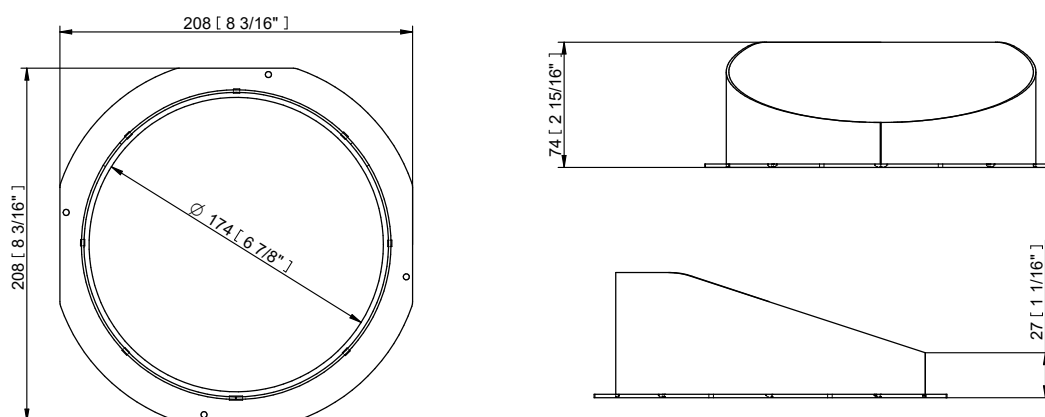

Half Top Hat