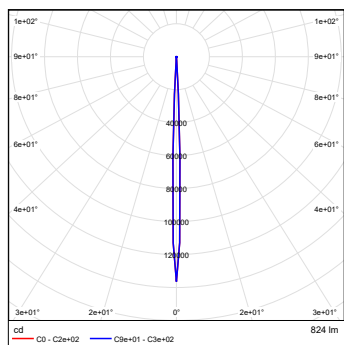

The projected lumen maintenance is 90,000 hours (L90B10).

Power Consumption

220 W energy consumption provides excellent efficiency at low operating costs.

Physical

The durable cast aluminum body with lenses covered by tempered glass is a stylish, durable and easy-to-mount solution. The fixture's physical dimensions are 228 × 234 × 412 mm (8.97 × 9.21 × 17.64 in) and it weighs 7.92 kg (17.46 lbs).

PROJECTED AREA

	Front (rear) - m ²	Front (rear) ft ²	Side - m ²	Side - ft ²	Top - m ²	Top - ft ²
ArcPar 150 Outdoor	0,042	0,452	0,079	0,855	0,092	0,99
ArcPar 150 Outdoor with Top Hat	0,042	0,452	0,091	0,984	0,1	1,097
ArcPar 150 Outdoor with Half Top Hat	0,042	0,452	0,088	0,947	0,1	1,098

DIMENSIONS

PHOTOMETRIC DATA

ArcPar 150 Outdoor RGBCW
Zoom 3.6dg

ArcPar 150 Outdoor RGBCW
Zoom 42dg

PHOTOMETRIC OVERVIEW

Beam Angle	Lumen Output (lm)	
	RGBW	RGBA
3.8°	824	644
19.2°	1009	789
42°	1676	1310

ACCESSORIES