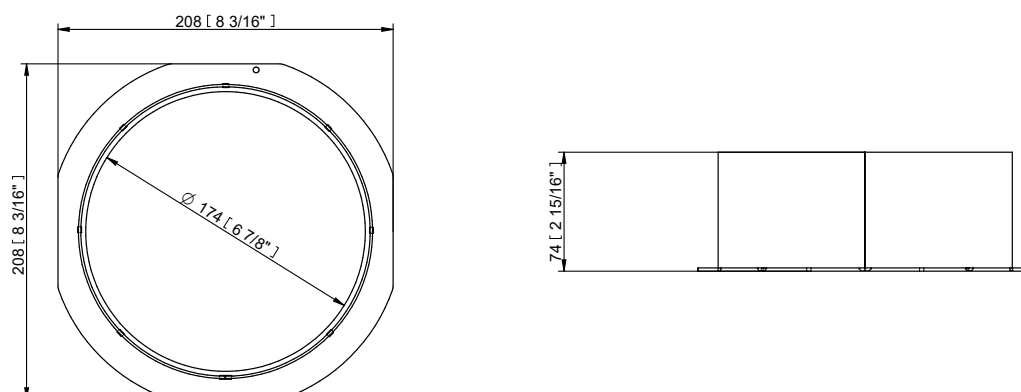

ACCESSORIES

Top Hat