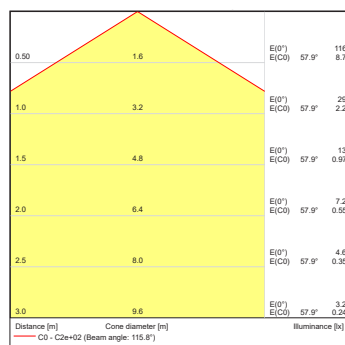

DIMENSIONS

COLOURS

CONTROL & PROTOCOLS

OPTIC OPTIONS

STANDARD & SPECIFICATION

Warranty
with
Registration

ARCPPIX II PIXEL SPECIFICATION

ELECTRICAL	Input Voltage	48 V
	Typical Power Consumption	0.8 W / 48 V
OPTICAL	Light Source	1 x MC Mid Power LED
	Colour Variants	RGBCW (W - 6500 K)
	Beam Angle	non-optic
	Lumen Output Delivered	86 lm (RGBW, W - 6500 K, all LEDs on full)
	Projected Lumen Maintenance	L90B10 >90.000 hrs, Ta = 25°C / 77°F
CONTROL	Control System & Power Supply	ArcPixel Power, ArcPower Unit Pixel
	Width x Height	Ø 56 x 24 (Ø 2.21 x 0.95 in.)
PHYSICAL	Weight	0.1 kg / 0.22 lbs
	Housing	Moulded Plastic Polycarbonate Cover
	Cables / Connections	5 Wire Flat Cable AWM 295720AWG- Factory Fitted Connector
	Mounting Method	Mounting Plate or Direct Fitting
	Protection Factor	IP67 / Suitable For Wet Locations
	IK Rating	IK09
	Cooling System	Convection
	Operating Ambient Temperature	-20 °C / +50 °C (-4 °F / +122 °F)
	Operating Temperature	+50 °C @ Ambient +40 °C (+122 °F @ Ambient +104 °F)
	CERTIFICATION	Listings
ACCESSORIES		Connection Cable
		Connection Box
		Termination Box (1 per run)

ACCESSORIES

Connection Box

Termination Box

PHOTOMETRIC DATA

ArcPix II RGBCW

PHOTOMETRIC OVERVIEW

Lumen Output (lm)	
RGBCW (6500 K)	
No Optic - Direct View	86