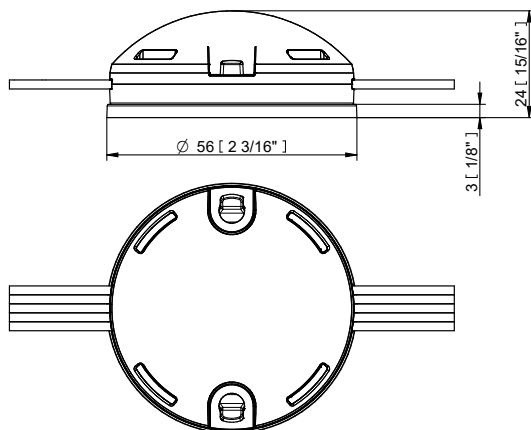

KEY FEATURES

Small controllable media fixture covered with clear polycarbonate can be connected into strings of 100pcs up to 100 m in length. Up to 400 of ArcPix II can be connected to ArcPixel Power (800pcs when connected to ArcPower Pixel Unit).

Lumen Output & Light Source

Lumen output of 86 lm is provided by one multi-chip LED.

Projected Lumen Maintenance

The projected lumen maintenance is 90,000 hours (L90B10).

Power Consumption

Low 0.8 W energy consumption provides excellent efficiency at low operating costs.

Physical

Moulded plastic body with clear polycarbonate cover provides a compact and durable lighting solution. The fixture's physical dimensions are 56 × 24 mm (2.21 × 0.95 in) and it weighs 0.1 kg (0.22 lbs).

DIMENSIONS

COLOURS

CONTROL & PROTOCOLS

OPTIC OPTIONS

STANDARD & SPECIFICATION

Warranty
with
Registration

ARCPPIX II PIXEL SPECIFICATION

ELECTRICAL	Input Voltage	48 V
	Typical Power Consumption	0.8 W / 48 V
OPTICAL	Light Source	1 x MC Mid Power LED
	Colour Variants	RGBCW (W - 6500 K)
	Beam Angle	non-optic
	Lumen Output Delivered	86 lm (RGBW, W - 6500 K, all LEDs on full)
	Projected Lumen Maintenance	L90B10 >90.000 hrs, Ta = 25°C / 77°F
CONTROL	Control System & Power Supply	ArcPixel Power, ArcPower Unit Pixel
	Width x Height	Ø 56 x 24 (Ø 2.21 x 0.95 in.)
PHYSICAL	Weight	0.1 kg / 0.22 lbs
	Housing	Moulded Plastic Polycarbonate Cover
	Cables / Connections	5 Wire Flat Cable AWM 295720AWG- Factory Fitted Connector
	Mounting Method	Mounting Plate or Direct Fitting
	Protection Factor	IP67 / Suitable For Wet Locations
	IK Rating	IK09
	Cooling System	Convection
	Operating Ambient Temperature	-20 °C / +50 °C (-4 °F / +122 °F)
	Operating Temperature	+50 °C @ Ambient +40 °C (+122 °F @ Ambient +104 °F)
	CERTIFICATION	Listings
ACCESSORIES		Connection Cable
		Connection Box
		Termination Box (1 per run)