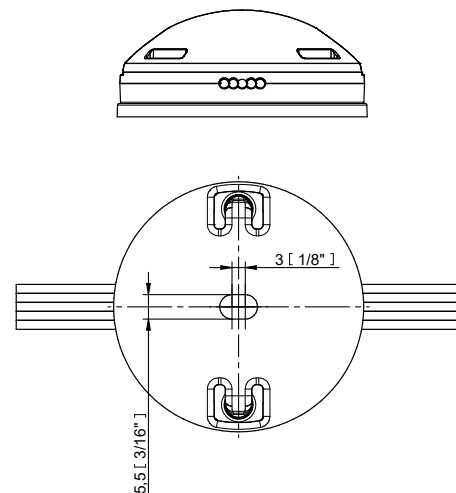

KEY FEATURES

Small controllable media fixture covered with clear polycarbonate can be connected into strings of 100pcs up to 100 m in length. Up to 400 of ArcPix II can be connected to ArcPixel Power (800pcs when connected to ArcPower Pixel Unit).

Physical

Moulded plastic body with clear polycarbonate cover provides a compact and durable lighting solution. The fixture's physical dimensions are 56 × 24 mm (2.21 × 0.95 in) and it weighs 0.1 kg (0.22 lbs).

DIMENSIONS

COLOURS

CONTROL & PROTOCOLS

OPTIC OPTIONS

STANDARD & SPECIFICATION

Warranty
with
Registration

ARCPPIX II PIXEL SPECIFICATION

ELECTRICAL	Input Voltage	48 V
	Typical Power Consumption	0.8 W / 48 V
OPTICAL	Light Source	1 x MC Mid Power LED
	Colour Variants	RGBCW (W - 6500 K)
	Beam Angle	non-optic
	Lumen Output Delivered	86 lm (RGBW, W - 6500 K, all LEDs on full)
	Projected Lumen Maintenance	L90B10 >90.000 hrs, Ta = 25°C / 77°F
CONTROL	Control System & Power Supply	ArcPixel Power, ArcPower Unit Pixel
	Width x Height	Ø 56 x 24 (Ø 2.21 x 0.95 in.)
PHYSICAL	Weight	0.1 kg / 0.22 lbs
	Housing	Moulded Plastic Polycarbonate Cover
	Cables / Connections	5 Wire Flat Cable AWM 295720AWG- Factory Fitted Connector
	Mounting Method	Mounting Plate or Direct Fitting
	Protection Factor	IP67 / Suitable For Wet Locations
	IK Rating	IK09
	Cooling System	Convection
	Operating Ambient Temperature	-20 °C / +50 °C (-4 °F / +122 °F)
	Operating Temperature	+50 °C @ Ambient +40 °C (+122 °F @ Ambient +104 °F)
	CERTIFICATION	Listings
ACCESSORIES		Connection Cable
		Connection Box
		Termination Box (1 per run)