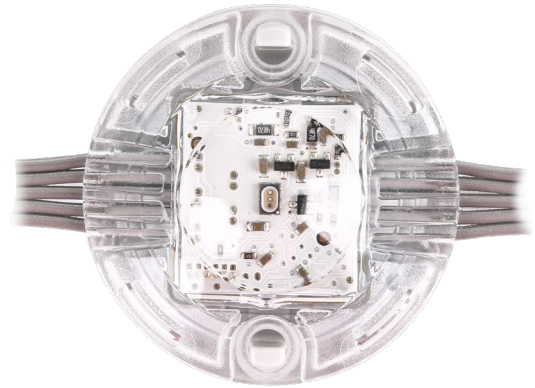

ARCPPIX II™

Perfect for complex pixel mapping and media effects on structural surfaces, the ArcPix from Anolis is suitable for both interior and exterior applications. The Plug & Play electronics allow for up to 800 units to be connected to a single ArcPower Unit Pixel. Lighting designers have great flexibility to create dramatic visual effects in a variety of colours. The IP67 rating ensures the fixtures are tough enough to withstand the harshest environmental conditions, giving optimum performance for many years.

KEY FEATURES

Small controllable media fixture covered with clear polycarbonate can be connected into strings of 100pcs up to 100 m in length. Up to 400 of ArcPix II can be connected to ArcPixel Power (800pcs when connected to ArcPower Pixel Unit).

Lumen Output & Light Source

Lumen output of 86 lm is provided by one multi-chip LED.

Projected Lumen Maintenance

The projected lumen maintenance is 90,000 hours (L90B10).

Power Consumption

Low 0.8 W energy consumption provides excellent efficiency at low operating costs.

Physical

Moulded plastic body with clear polycarbonate cover provides a compact and durable lighting solution. The fixture's physical dimensions are 56 × 24 mm (2.21 × 0.95 in) and it weighs 0.1 kg (0.22 lbs).