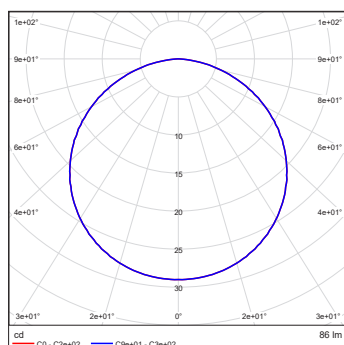

DIMENSIONS

COLOURS

CONTROL & PROTOCOLS

OPTIC OPTIONS

STANDARD & SPECIFICATION

Warranty
with
Registration

ARCPPIX II PIXEL SPECIFICATION

ELECTRICAL	Input Voltage	48 V
	Typical Power Consumption	0.8 W / 48 V
OPTICAL	Light Source	1 x MC Mid Power LED
	Colour Variants	RGBCW (W - 6500 K)
	Beam Angle	non-optic
	Lumen Output Delivered	86 lm (RGBW, W - 6500 K, all LEDs on full)
	Projected Lumen Maintenance	L90B10 >90.000 hrs, Ta = 25°C / 77°F
CONTROL	Control System & Power Supply	ArcPixel Power, ArcPower Unit Pixel
	Width x Height	Ø 56 x 24 (Ø 2.21 x 0.95 in.)
PHYSICAL	Weight	0.1 kg / 0.22 lbs
	Housing	Moulded Plastic Polycarbonate Cover
	Cables / Connections	5 Wire Flat Cable AWM 295720AWG- Factory Fitted Connector
	Mounting Method	Mounting Plate or Direct Fitting
	Protection Factor	IP67 / Suitable For Wet Locations
	IK Rating	IK09
	Cooling System	Convection
	Operating Ambient Temperature	-20 °C / +50 °C (-4 °F / +122 °F)
	Operating Temperature	+50 °C @ Ambient +40 °C (+122 °F @ Ambient +104 °F)
	CERTIFICATION	Listings
ACCESSORIES		Connection Cable
		Connection Box
		Termination Box (1 per run)

ACCESSORIES

Connection Box

Termination Box

PHOTOMETRIC DATA

ArcPix II RGBCW

PHOTOMETRIC OVERVIEW

Lumen Output (lm)	
RGBCW (6500 K)	
No Optic - Direct View	86