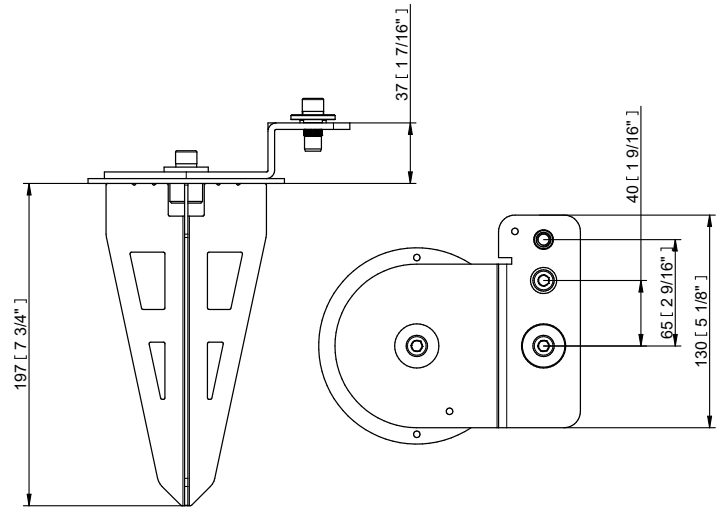

Projected Lumen Maintenance

The projected lumen maintenance is 90,000 hours (L90B10).

Power Consumption

42W energy consumption provides excellent efficiency at low operating costs.

Physical

The durable cast aluminium body with a lens covered by tempered glass provides a stylish, compact lighting solution with IP67 certification. The fixture's physical dimensions are 179 x 239 x 176 mm (7.0 x 9.4 x 6.93 in.) and it weighs 5.23 kg (11.53 lbs).

BI-SYMMETRICAL BEAM ANGLES

Bi-symmetrical: 7°x30°, 7°x60°, 35°x70°, 10°x90°

Bi-symmetrical: 30°x7°, 60°x7°, 70°x35°, 90°x10°

ACCESSORIES FOR ARCSOURCE OUTDOOR 16MC INTEGRAL

Top Hat

Half Top Hat

Floor Stand

SPECIFICATION SHEET
ARCSOURCE OUTDOOR 16MC INTEGRAL

Land Spike 100 mm / 130 mm

Tenon Adaptor \varnothing 63 - 80 mm / \varnothing 80 - 106 mm

Pole Clamp \varnothing 63 - 80 mm / \varnothing 80 - 105 mm

SPECIFICATION SHEET

ARCSource OUTDOOR 16MC INTEGRAL

PHOTOMETRIC DATA