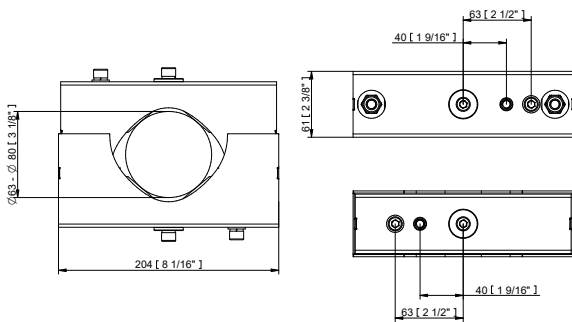

BI-SYMMETRICAL BEAM ANGLES

Bi-symmetrical: 7°x30°, 7°x60°, 35°x70°, 10°x90°

Bi-symmetrical: 30°x7°, 60°x7°, 70°x35°, 90°x10°

ACCESSORIES FOR ARCSOURCE OUTDOOR 16MC INTEGRAL

Top Hat

Half Top Hat

Floor Stand

SPECIFICATION SHEET
ARCSOURCE OUTDOOR 16MC INTEGRAL

Land Spike 100 mm / 130 mm

Tenon Adaptor \varnothing 63 - 80 mm / \varnothing 80 - 106 mm

Pole Clamp \varnothing 63 - 80 mm / \varnothing 80 - 105 mm

SPECIFICATION SHEET

ARCSource OUTDOOR 16MC INTEGRAL

PHOTOMETRIC DATA