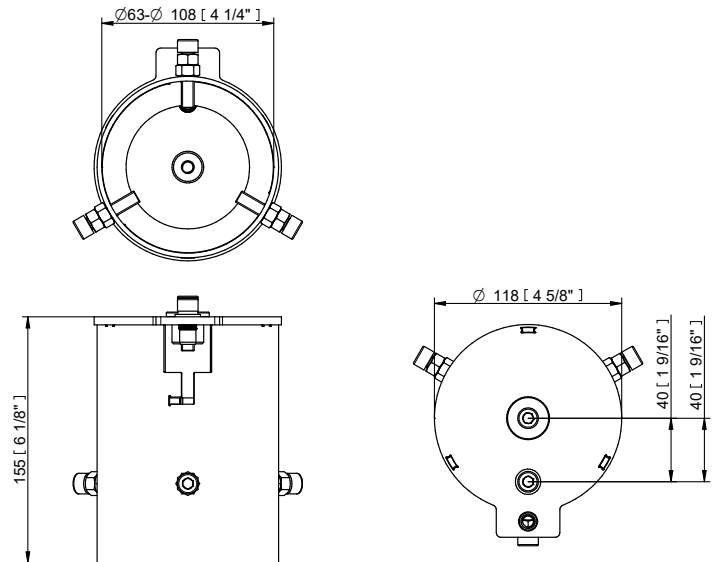

Projected Lumen Maintenance

The projected lumen maintenance is 90,000 hours (L90B10).

Power Consumption

42W energy consumption provides excellent efficiency at low operating costs.

Physical

The durable cast aluminium body with a lens covered by tempered glass provides a stylish, compact lighting solution with IP67 certification. The fixture's physical dimensions are 179 x 239 x 176 mm (7.0 x 9.4 x 6.93 in.) and it weighs 5.23 kg (11.53 lbs).

BI-SYMMETRICAL BEAM ANGLES

Bi-symmetrical: 7°x30°, 7°x60°, 35°x70°, 10°x90°

Bi-symmetrical: 30°x7°, 60°x7°, 70°x35°, 90°x10°

ACCESSORIES FOR ARCSOURCE OUTDOOR 16MC INTEGRAL

Top Hat

Half Top Hat

Floor Stand

SPECIFICATION SHEET
ARCSOURCE OUTDOOR 16MC INTEGRAL

Land Spike 100 mm / 130 mm

Tenon Adaptor \varnothing 63 - 80 mm / \varnothing 80 - 106 mm

Pole Clamp \varnothing 63 - 80 mm / \varnothing 80 - 105 mm

SPECIFICATION SHEET

ARCSource OUTDOOR 16MC INTEGRAL

PHOTOMETRIC DATA