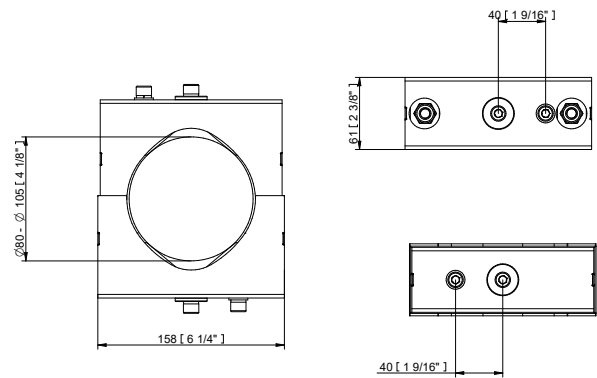

BI-SYMMETRICAL BEAM ANGLES

Bi-symmetrical: 7°x30°, 7°x60°, 35°x70°, 10°x90°

Bi-symmetrical: 30°x7°, 60°x7°, 70°x35°, 90°x10°

ACCESSORIES FOR ARCSOURCE OUTDOOR 16MC INTEGRAL

Top Hat

Half Top Hat

Floor Stand

SPECIFICATION SHEET
ARCSOURCE OUTDOOR 16MC INTEGRAL

Land Spike 100 mm / 130 mm

Tenon Adaptor \varnothing 63 - 80 mm / \varnothing 80 - 106 mm

Pole Clamp \varnothing 63 - 80 mm / \varnothing 80 - 105 mm

SPECIFICATION SHEET

ARCSource OUTDOOR 16MC INTEGRAL

PHOTOMETRIC DATA