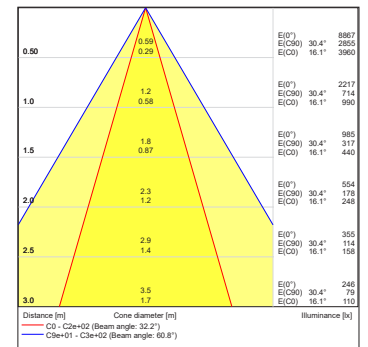

ArcSource Outdoor 16MC Integral
RGBCW 35dg x 70dg