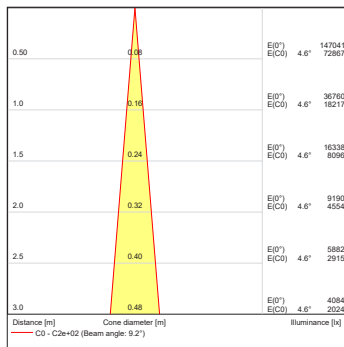

SPECIFICATION SHEET

ARCSource OUTDOOR 16MC INTEGRAL

PHOTOMETRIC DATA

ArcSource Outdoor 16MC Integral
RGBCW 7dg