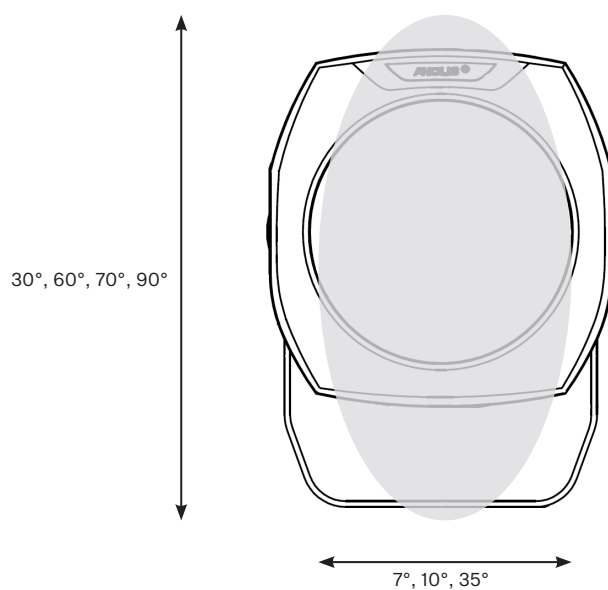

Projected Lumen Maintenance

The projected lumen maintenance is 90,000 hours (L90B10).

Power Consumption

42W energy consumption provides excellent efficiency at low operating costs.

Physical

The durable cast aluminium body with a lens covered by tempered glass provides a stylish, compact lighting solution with IP67 certification. The fixture's physical dimensions are 179 x 239 x 176 mm (7.0 x 9.4 x 6.93 in.) and it weighs 5.23 kg (11.53 lbs).

7°x30°

7°x60°

10°x90°

35°x70°

30°x7°

60°x7°

90°x10°

70°x35°

Lumen Output (lm)

	RGBCW (W 6500 K)	RGBA	CW (6500 K)	WW (W 3000 K)
7°	1 383	1 221	1 947	1 383
13°	1 383	1 221	1 947	1 383
20°	1 366	1 205	1 923	1 366
30°	1 361	1 201	1 916	1 361
40°	1 358	1 198	1 911	1 358
60°	1 354	1 196	1 907	1 354
90°	1 319	1 164	1 857	1 319
7° x 30°, 30° x 7°	1 329	1 173	1 871	1 329
7° x 60°, 60° x 7°	1 310	1 156	1 844	1 310
35° x 70°, 70° x 35°	1 325	1 169	1 865	1 325
10° x 90°, 90° x 10°	1 234	1 089	1 738	1 234

BI-SYMMETRICAL BEAM ANGLES

Bi-symmetrical: 7°x30°, 7°x60°, 35°x70°, 10°x90°

Bi-symmetrical: 30°x7°, 60°x7°, 70°x35°, 90°x10°

ACCESSORIES FOR ARCSOURCE OUTDOOR 16MC INTEGRAL

Top Hat

Half Top Hat

Floor Stand

SPECIFICATION SHEET
ARCSOURCE OUTDOOR 16MC INTEGRAL