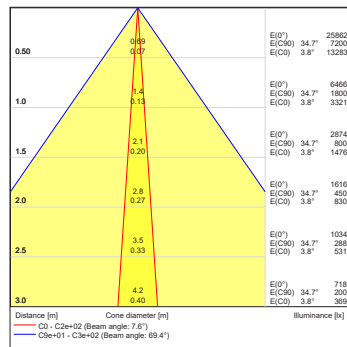

ArcSource Outdoor 16MC Integral
RGBCW 60dg

ArcSource Outdoor 16MC Integral
RGBCW 90dg

PHOTOMETRIC DATA

ArcSource Outdoor 16MC Integral
RGBCW 7dg x 30dg

ArcSource Outdoor 16MC Integral
RGBCW 7dg x 60dg

ArcSource Outdoor 16MC Integral
RGBCW 10dg x 90dg