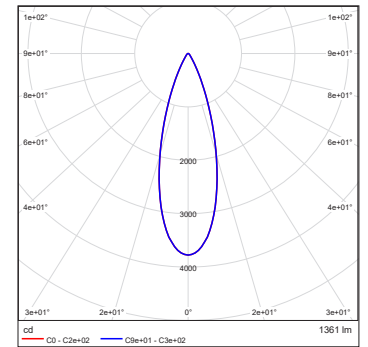

ArcSource Outdoor 16MC Integral
RGBCW 30dg