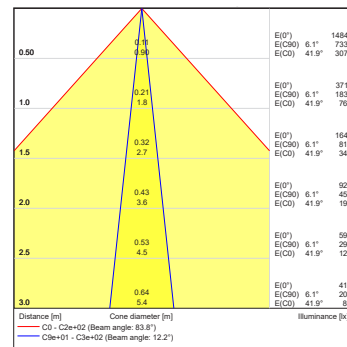

ArcSource Outdoor 16MC Integral
RGBCW 60dg

ArcSource Outdoor 16MC Integral
RGBCW 90dg

PHOTOMETRIC DATA

ArcSource Outdoor 16MC Integral
RGBCW 7dg x 30dg

ArcSource Outdoor 16MC Integral
RGBCW 7dg x 60dg

ArcSource Outdoor 16MC Integral
RGBCW 10dg x 90dg

ArcSource Outdoor 16MC Integral
RGBCW 35dg x 70dg

ArcSource Outdoor 16MC Integral
RGBCW 30dg x 7dg

ArcSource Outdoor 16MC Integral
RGBCW 60dg x 7dg

ArcSource Outdoor 16MC Integral
RGBCW 90dg x 10dg

ArcSource Outdoor 16MC Integral
RGBCW 70dg x 35dg