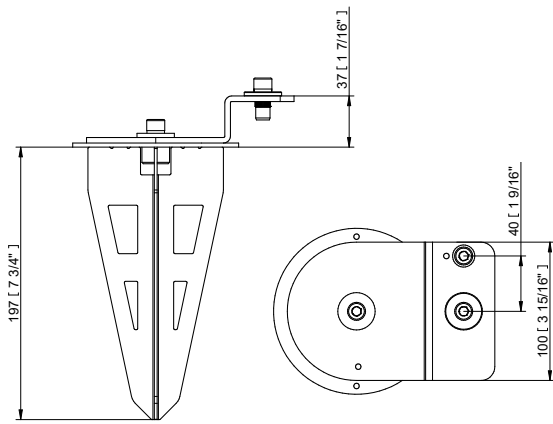

BI-SYMMETRICAL BEAM ANGLES

Bi-symmetrical: 7°x30°, 7°x60°, 35°x70°, 10°x90°

Bi-symmetrical: 30°x7°, 60°x7°, 70°x35°, 90°x10°

ACCESSORIES FOR ARCSOURCE OUTDOOR 16MC INTEGRAL

Top Hat

Half Top Hat

Floor Stand

SPECIFICATION SHEET
ARCSOURCE OUTDOOR 16MC INTEGRAL

Land Spike 100 mm / 130 mm

Tenon Adaptor \varnothing 63 - 80 mm / \varnothing 80 - 106 mm

Pole Clamp \varnothing 63 - 80 mm / \varnothing 80 - 105 mm

SPECIFICATION SHEET

ARCSource OUTDOOR 16MC INTEGRAL

PHOTOMETRIC DATA