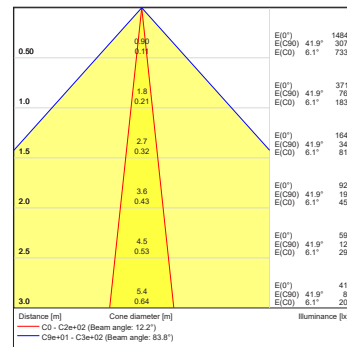

ArcSource Outdoor 16MC Integral
RGBCW 60dg

ArcSource Outdoor 16MC Integral
RGBCW 90dg

PHOTOMETRIC DATA

ArcSource Outdoor 16MC Integral
RGBCW 7dg x 30dg

ArcSource Outdoor 16MC Integral
RGBCW 7dg x 60dg

ArcSource Outdoor 16MC Integral
RGBCW 10dg x 90dg