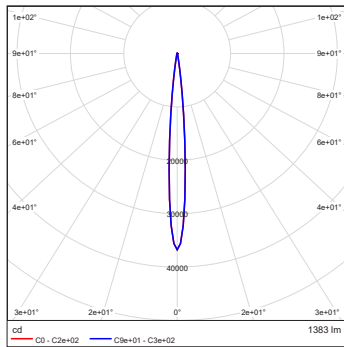

SPECIFICATION SHEET

ARCSource OUTDOOR 16MC INTEGRAL

PHOTOMETRIC DATA

ArcSource Outdoor 16MC Integral
RGBCW 7dg