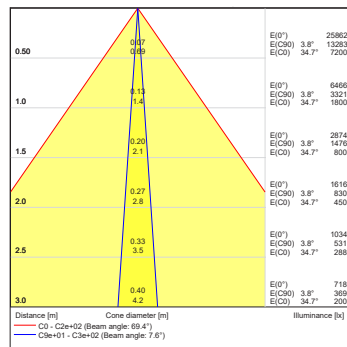

ArcSource Outdoor 16MC Integral
RGBCW 60dg x 7dg