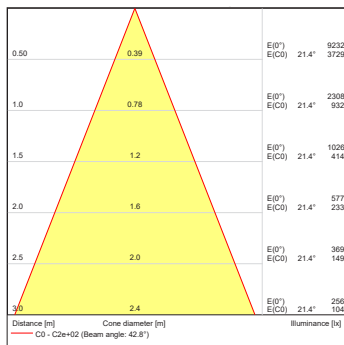

ArcSource Outdoor 16MC Integral
RGBCW 40dg