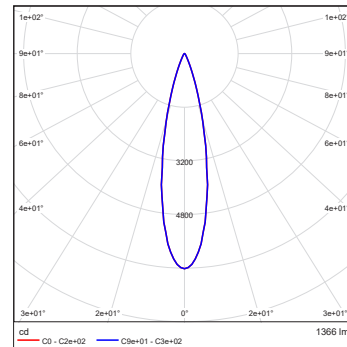

ArcSource Outdoor 16MC Integral
RGBCW 20dg