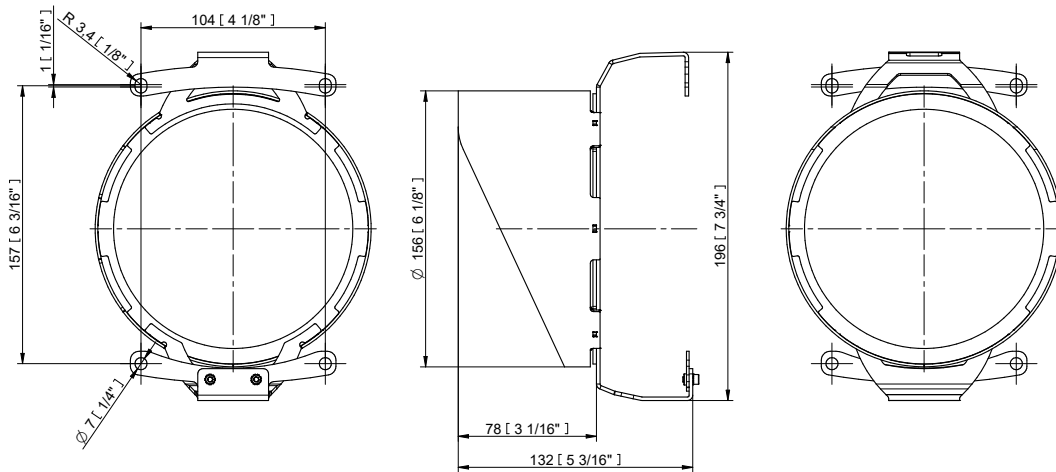

Projected Lumen Maintenance

The projected lumen maintenance is 90,000 hours (L90B10).

Power Consumption

42W energy consumption provides excellent efficiency at low operating costs.

Physical

The durable cast aluminium body with a lens covered by tempered glass provides a stylish, compact lighting solution with IP67 certification. The fixture's physical dimensions are 179 x 239 x 176 mm (7.0 x 9.4 x 6.93 in.) and it weighs 5.23 kg (11.53 lbs).

Lumen Output (lm)

	RGBCW (W 6500 K)	RGBA	CW (6500 K)	WW (W 3000 K)
7°	1 383	1 221	1 947	1 383
13°	1 383	1 221	1 947	1 383
20°	1 366	1 205	1 923	1 366
30°	1 361	1 201	1 916	1 361
40°	1 358	1 198	1 911	1 358
60°	1 354	1 196	1 907	1 354
90°	1 319	1 164	1 857	1 319
7° x 30°, 30° x 7°	1 329	1 173	1 871	1 329
7° x 60°, 60° x 7°	1 310	1 156	1 844	1 310
35° x 70°, 70° x 35°	1 325	1 169	1 865	1 325
10° x 90°, 90° x 10°	1 234	1 089	1 738	1 234

BI-SYMMETRICAL BEAM ANGLES

Bi-symmetrical: 7°x30°, 7°x60°, 35°x70°, 10°x90°

Bi-symmetrical: 30°x7°, 60°x7°, 70°x35°, 90°x10°

ACCESSORIES FOR ARCSOURCE OUTDOOR 16MC INTEGRAL

Top Hat

Half Top Hat

Floor Stand

SPECIFICATION SHEET
ARCSOURCE OUTDOOR 16MC INTEGRAL

Land Spike 100 mm / 130 mm

Tenon Adaptor \varnothing 63 - 80 mm / \varnothing 80 - 106 mm

Pole Clamp \varnothing 63 - 80 mm / \varnothing 80 - 105 mm

SPECIFICATION SHEET

ARCSource OUTDOOR 16MC INTEGRAL

PHOTOMETRIC DATA