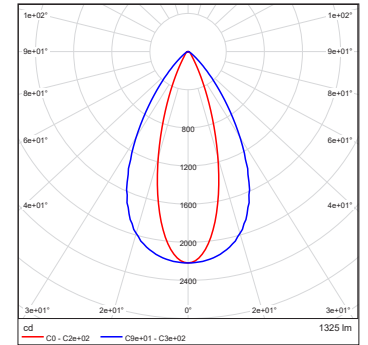

ArcSource Outdoor 16MC Integral
RGBCW 35dg x 70dg