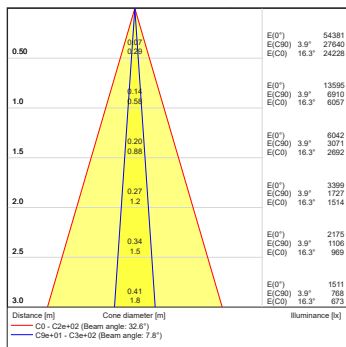

ArcSource Outdoor 16MC Integral
RGBCW 30dg x 7dg