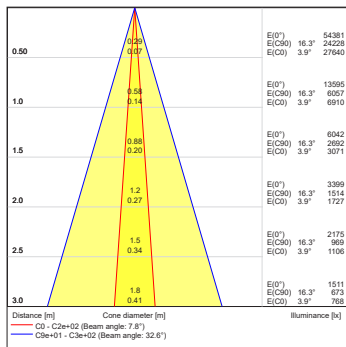

ArcSource Outdoor 16MC Integral
RGBCW 60dg

ArcSource Outdoor 16MC Integral
RGBCW 90dg

PHOTOMETRIC DATA

ArcSource Outdoor 16MC Integral
RGBCW 7dg x 30dg

ArcSource Outdoor 16MC Integral
RGBCW 7dg x 60dg

ArcSource Outdoor 16MC Integral
RGBCW 10dg x 90dg