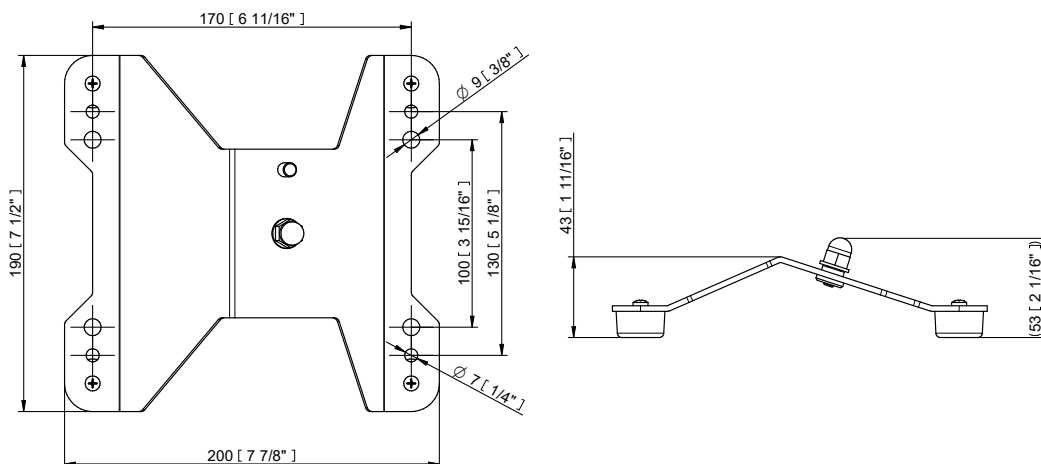

Projected Lumen Maintenance

The projected lumen maintenance is 90,000 hours (L90B10).

Power Consumption

42W energy consumption provides excellent efficiency at low operating costs.

Physical

The durable cast aluminium body with a lens covered by tempered glass provides a stylish, compact lighting solution with IP67 certification. The fixture's physical dimensions are 179 x 239 x 176 mm (7.0 x 9.4 x 6.93 in.) and it weighs 5.23 kg (11.53 lbs).

BI-SYMMETRICAL BEAM ANGLES

Bi-symmetrical: 7°x30°, 7°x60°, 35°x70°, 10°x90°

Bi-symmetrical: 30°x7°, 60°x7°, 70°x35°, 90°x10°

ACCESSORIES FOR ARCSOURCE OUTDOOR 16MC INTEGRAL

Top Hat

Half Top Hat

Floor Stand

SPECIFICATION SHEET
ARCSOURCE OUTDOOR 16MC INTEGRAL

Land Spike 100 mm / 130 mm

Tenon Adaptor \varnothing 63 - 80 mm / \varnothing 80 - 106 mm

Pole Clamp \varnothing 63 - 80 mm / \varnothing 80 - 105 mm

SPECIFICATION SHEET

ARCSource OUTDOOR 16MC INTEGRAL

PHOTOMETRIC DATA