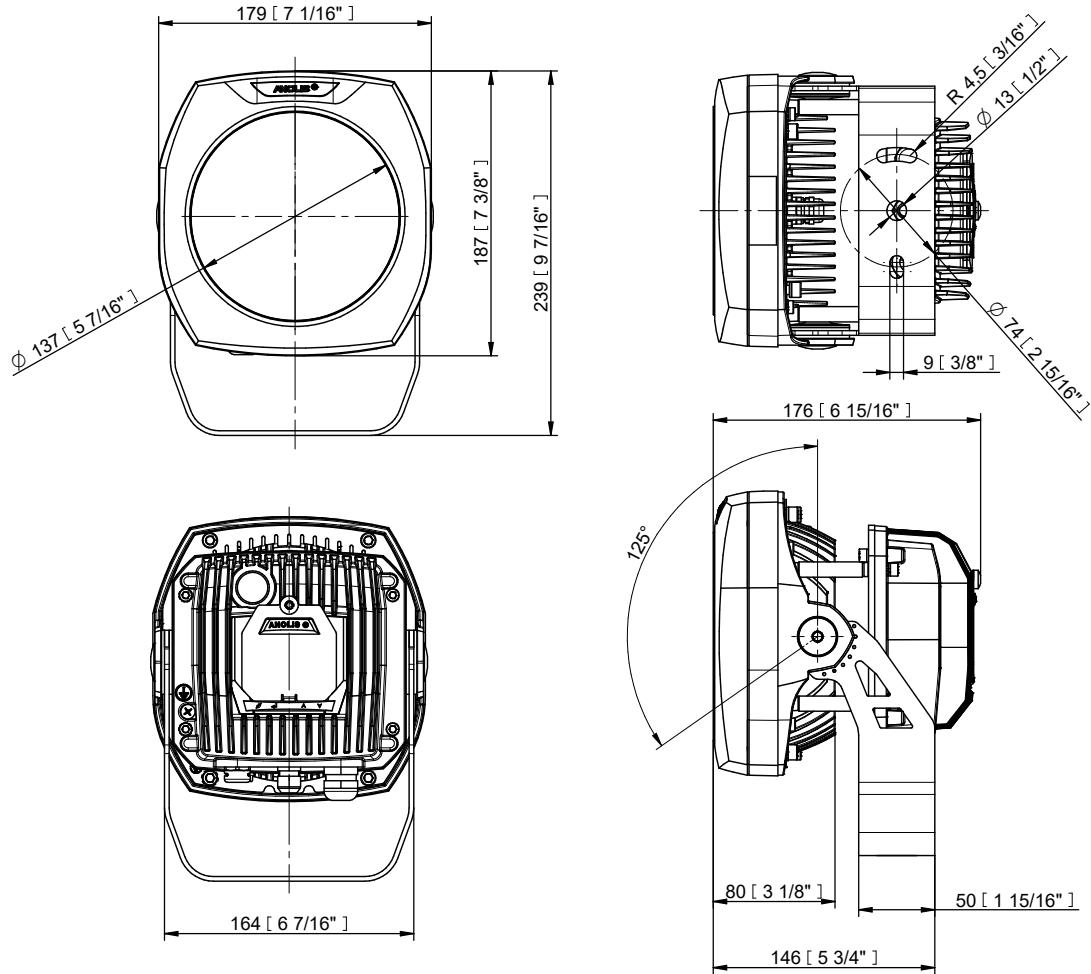

DIMENSIONS

PHOTOMETRIC OVERVIEW

Lumen Output (lm)

	RGBCW (W 6500 K)	RGBA	CW (6500 K)	WW (W 3000 K)
7°	1 383	1 221	1 947	1 383
13°	1 383	1 221	1 947	1 383
20°	1 366	1 205	1 923	1 366
30°	1 361	1 201	1 916	1 361
40°	1 358	1 198	1 911	1 358
60°	1 354	1 196	1 907	1 354
90°	1 319	1 164	1 857	1 319
7° x 30°, 30° x 7°	1 329	1 173	1 871	1 329
7° x 60°, 60° x 7°	1 310	1 156	1 844	1 310
35° x 70°, 70° x 35°	1 325	1 169	1 865	1 325
10° x 90°, 90° x 10°	1 234	1 089	1 738	1 234