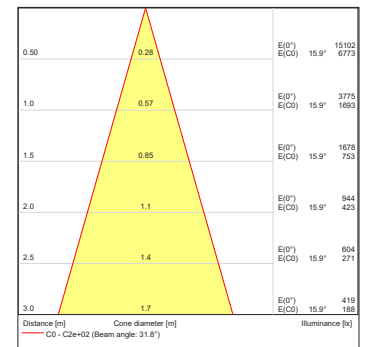

ArcSource Outdoor 16MC Integral
RGBCW 30dg