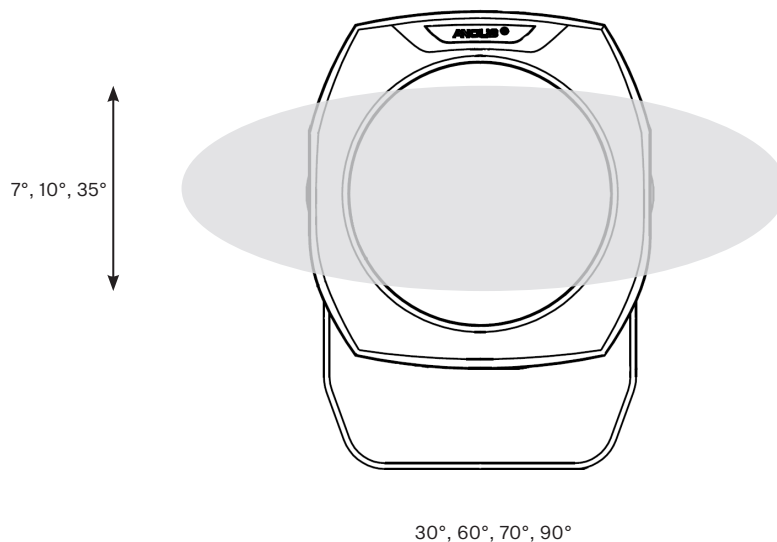

BI-SYMMETRICAL BEAM ANGLES

Bi-symmetrical: 7°x30°, 7°x60°, 35°x70°, 10°x90°