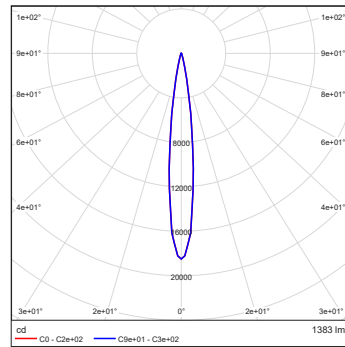

ArcSource Outdoor 16MC Integral
RGBCW 13dg