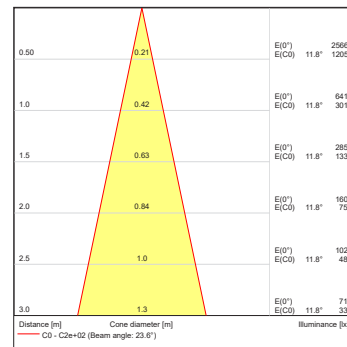

ArcSource Outdoor 16MC Integral
RGBCW 20dg