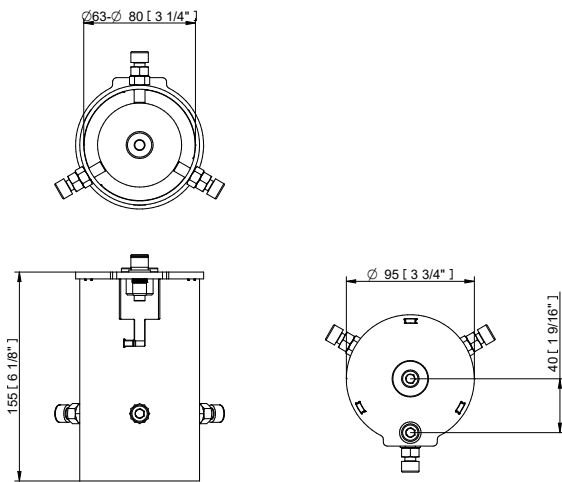

Projected Lumen Maintenance

The projected lumen maintenance is 90,000 hours (L90B10).

Power Consumption

42W energy consumption provides excellent efficiency at low operating costs.

Physical

The durable cast aluminium body with a lens covered by tempered glass provides a stylish, compact lighting solution with IP67 certification. The fixture's physical dimensions are 179 x 239 x 176 mm (7.0 x 9.4 x 6.93 in.) and it weighs 5.23 kg (11.53 lbs).

BI-SYMMETRICAL BEAM ANGLES

Bi-symmetrical: 7°x30°, 7°x60°, 35°x70°, 10°x90°

Bi-symmetrical: 30°x7°, 60°x7°, 70°x35°, 90°x10°

ACCESSORIES FOR ARCSOURCE OUTDOOR 16MC INTEGRAL

Top Hat

Half Top Hat

Floor Stand

SPECIFICATION SHEET
ARCSOURCE OUTDOOR 16MC INTEGRAL

Land Spike 100 mm / 130 mm

Tenon Adaptor \varnothing 63 - 80 mm / \varnothing 80 - 106 mm

Pole Clamp \varnothing 63 - 80 mm / \varnothing 80 - 105 mm

SPECIFICATION SHEET

ARCSource OUTDOOR 16MC INTEGRAL

PHOTOMETRIC DATA