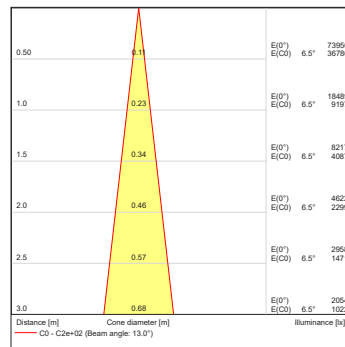

ArcSource Outdoor 16MC Integral
RGBCW 13dg