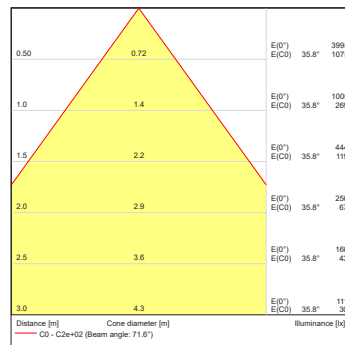

ArcSource Outdoor 16MC Integral
RGBCW 60dg