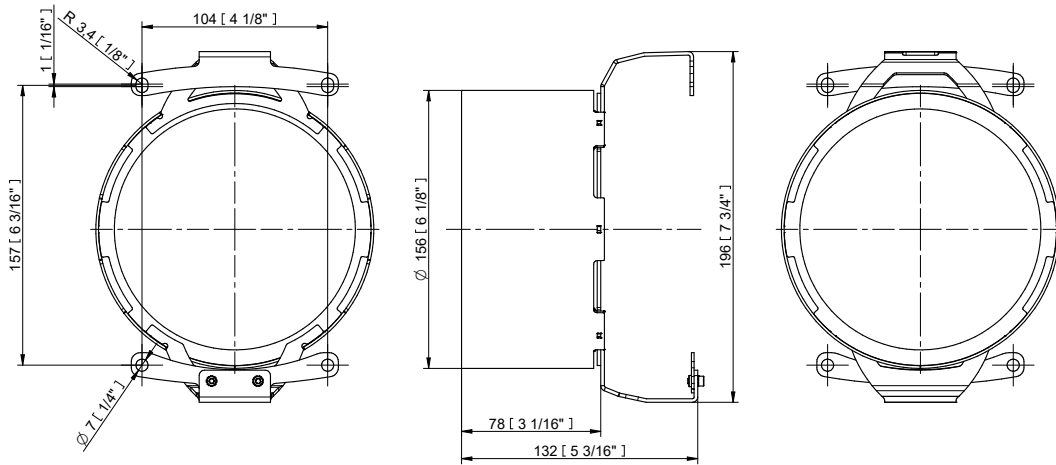

Projected Lumen Maintenance

The projected lumen maintenance is 90,000 hours (L90B10).

Power Consumption

42W energy consumption provides excellent efficiency at low operating costs.

Physical

The durable cast aluminium body with a lens covered by tempered glass provides a stylish, compact lighting solution with IP67 certification. The fixture's physical dimensions are 179 x 239 x 176 mm (7.0 x 9.4 x 6.93 in.) and it weighs 5.23 kg (11.53 lbs).

BI-SYMMETRICAL BEAM ANGLES

Bi-symmetrical: 7°x30°, 7°x60°, 35°x70°, 10°x90°

Bi-symmetrical: 30°x7°, 60°x7°, 70°x35°, 90°x10°

ACCESSORIES FOR ARCSOURCE OUTDOOR 16MC INTEGRAL

Top Hat

Half Top Hat

Floor Stand

SPECIFICATION SHEET
ARCSOURCE OUTDOOR 16MC INTEGRAL

Land Spike 100 mm / 130 mm

Tenon Adaptor \varnothing 63 - 80 mm / \varnothing 80 - 106 mm

Pole Clamp \varnothing 63 - 80 mm / \varnothing 80 - 105 mm

SPECIFICATION SHEET

ARCSource OUTDOOR 16MC INTEGRAL

PHOTOMETRIC DATA