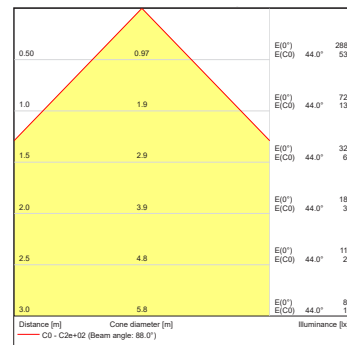

ArcSource Outdoor 16MC Integral
RGBCW 90dg