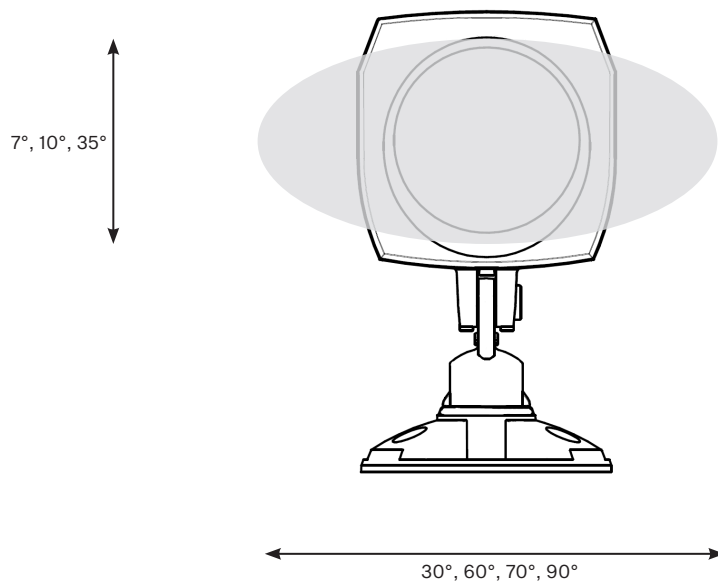

Projected Lumen Maintenance

The projected lumen maintenance is 90,000 hours (L90B10).

Power Consumption

5.5W energy consumption provides excellent efficiency at low operating costs.

Physical

The durable cast aluminum body with a lens covered by tempered glass provides a stylish, compact lighting solution with IP65 certification. The fixture's physical dimensions are 64 x 145 x 90 mm (2.52 x 5.71 x 3.54 in) and it weighs 0.62 kg (1.37 lbs).

BI-SYMMETRICAL

7°x30°

7°x60°

10°x90°

35°x70°

30°x7°

60°x7°

90°x10°

DIMENSIONS

PHOTOMETRIC OVERVIEW

	Lumen Output (lm)		
	RGBCW (W 6500 K)	RGBA	WW (W 3000 K)
7°	202	178	202
13°	202	178	202
20°	199	176	199
30°	199	175	199
40°	198	175	198
60°	197	174	197
90°	193	170	193
7° x 30°, 30° x 7°	194	172	194
7° x 60°, 60° x 7°	191	169	191
35° x 70°, 70° x 35°	193	171	193
10° x 90°, 90° x 10°	180	159	180

BI-SYMMETRICAL BEAM ANGLE

Bi-symmetrical: 7°x30°, 7°x60°, 35°x70°, 10°x90°

Bi-symmetrical: 30°x7°, 60°x7°, 70°x35°, 90°x10°

PHOTOMETRIC DATA

ArcSource Outdoor 4MC Pixel RGB-CW 7dg

ArcSource Outdoor 4MC Pixel RGB-CW 13dg