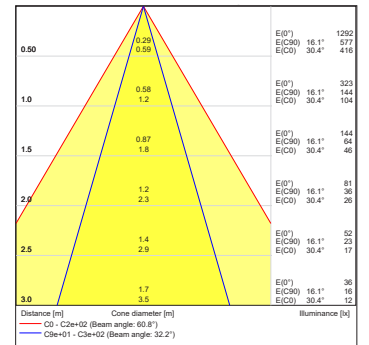

ArcSource Outdoor 4MC Pixel
RGBCW 70dg x 35dg