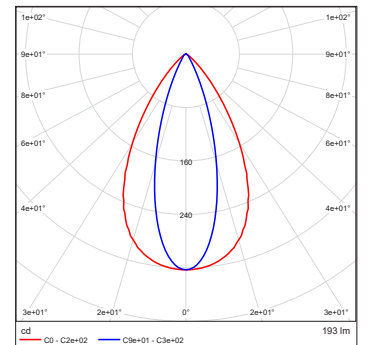

ArcSource Outdoor 4MC Pixel
RGBCW 70dg x 35dg