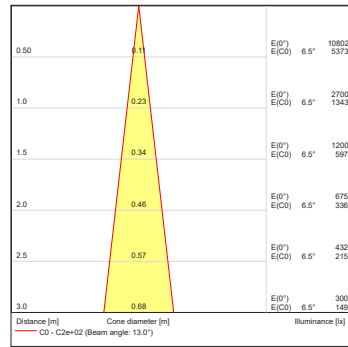

Projected Lumen Maintenance

The projected lumen maintenance is 90,000 hours (L90B10).

Power Consumption

5.5W energy consumption provides excellent efficiency at low operating costs.

Physical

The durable cast aluminum body with a lens covered by tempered glass provides a stylish, compact lighting solution with IP65 certification. The fixture's physical dimensions are 64 x 145 x 90 mm (2.52 x 5.71 x 3.54 in) and it weighs 0.62 kg (1.37 lbs).

DIMENSIONS

PHOTOMETRIC OVERVIEW

	Lumen Output (lm)		
	RGBCW (W 6500 K)	RGBA	WW (W 3000 K)
7°	202	178	202
13°	202	178	202
20°	199	176	199
30°	199	175	199
40°	198	175	198
60°	197	174	197
90°	193	170	193
7° x 30°, 30° x 7°	194	172	194
7° x 60°, 60° x 7°	191	169	191
35° x 70°, 70° x 35°	193	171	193
10° x 90°, 90° x 10°	180	159	180

BI-SYMMETRICAL BEAM ANGLE

Bi-symmetrical: 7°x30°, 7°x60°, 35°x70°, 10°x90°

Bi-symmetrical: 30°x7°, 60°x7°, 70°x35°, 90°x10°

PHOTOMETRIC DATA

ArcSource Outdoor 4MC Pixel RGB-CW 7dg

ArcSource Outdoor 4MC Pixel RGB-CW 13dg