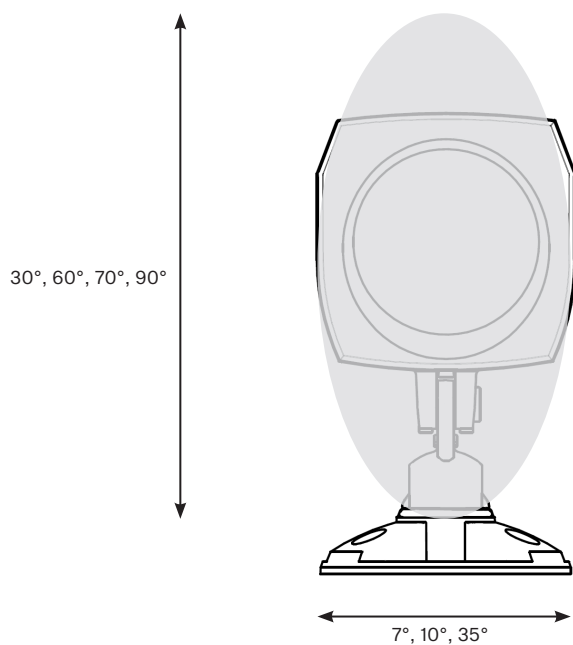

Projected Lumen Maintenance

The projected lumen maintenance is 90,000 hours (L90B10).

Power Consumption

5.5W energy consumption provides excellent efficiency at low operating costs.

Physical

The durable cast aluminum body with a lens covered by tempered glass provides a stylish, compact lighting solution with IP65 certification. The fixture's physical dimensions are 64 x 145 x 90 mm (2.52 x 5.71 x 3.54 in) and it weighs 0.62 kg (1.37 lbs).

BI-SYMMETRICAL

7°x30°

7°x60°

10°x90°

35°x70°

30°x7°

60°x7°

90°x10°

DIMENSIONS

PHOTOMETRIC OVERVIEW

	Lumen Output (lm)		
	RGBCW (W 6500 K)	RGBA	WW (W 3000 K)
7°	202	178	202
13°	202	178	202
20°	199	176	199
30°	199	175	199
40°	198	175	198
60°	197	174	197
90°	193	170	193
7° x 30°, 30° x 7°	194	172	194
7° x 60°, 60° x 7°	191	169	191
35° x 70°, 70° x 35°	193	171	193
10° x 90°, 90° x 10°	180	159	180

BI-SYMMETRICAL BEAM ANGLE

Bi-symmetrical: 7°x30°, 7°x60°, 35°x70°, 10°x90°

Bi-symmetrical: 30°x7°, 60°x7°, 70°x35°, 90°x10°

PHOTOMETRIC DATA

ArcSource Outdoor 4MC Pixel RGB-CW 7dg

ArcSource Outdoor 4MC Pixel RGB-CW 13dg