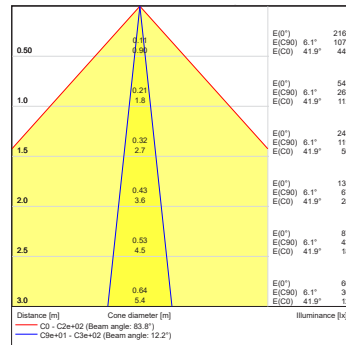

ArcSource Outdoor 4MC Pixel
RGBCW 70dg x 35dg