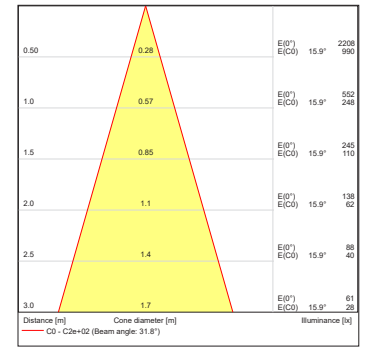

ArcSource Outdoor 4MC Pixel RGB-CW 30dg