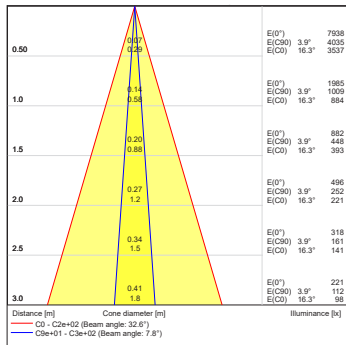

ArcSource Outdoor 4MC Pixel
RGBCW 70dg x 35dg