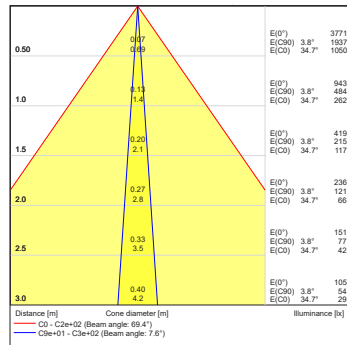

ArcSource Outdoor 4MC Pixel
RGBCW 70dg x 35dg