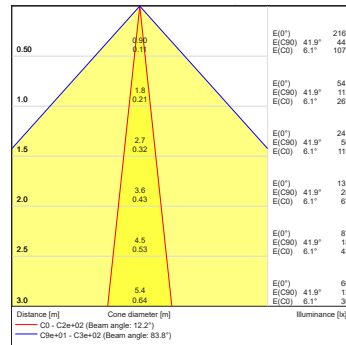

ArcSource Outdoor 4MC Pixel
RGBCW 35dg x 70dg