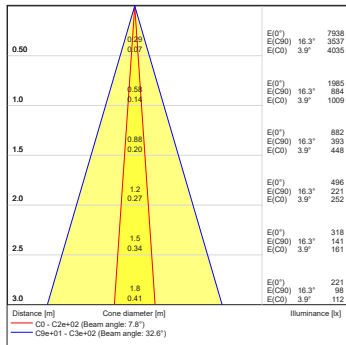

ArcSource Outdoor 4MC Pixel
RGBCW 35dg x 70dg