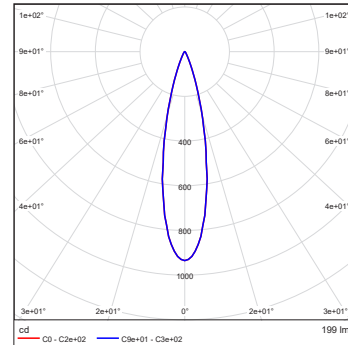

ArcSource Outdoor 4MC Pixel RGB-CW 20dg