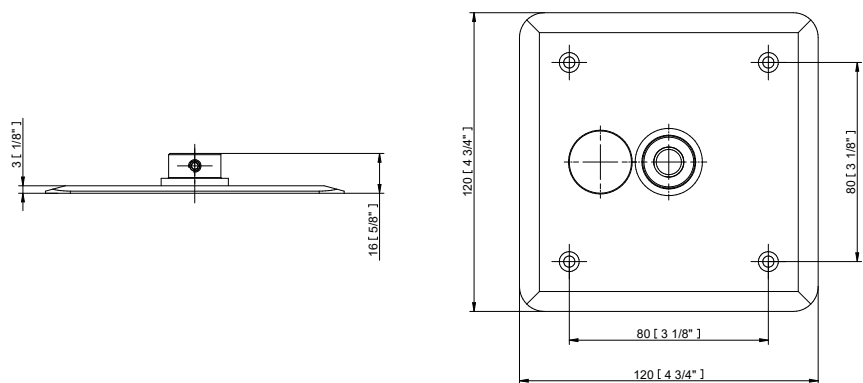

Floor Stand