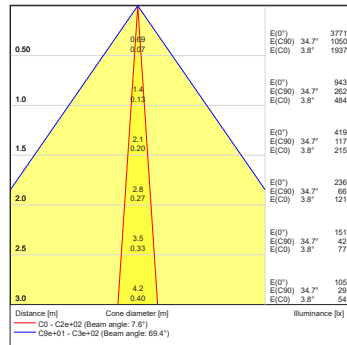

ArcSource Outdoor 4MC Pixel
RGBCW 35dg x 70dg