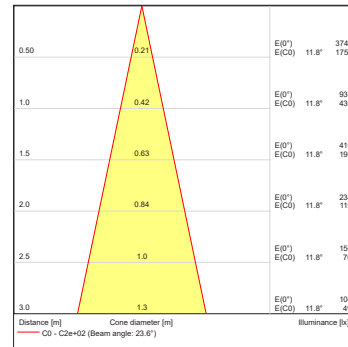

ArcSource Outdoor 4MC Pixel RGB-CW 20dg