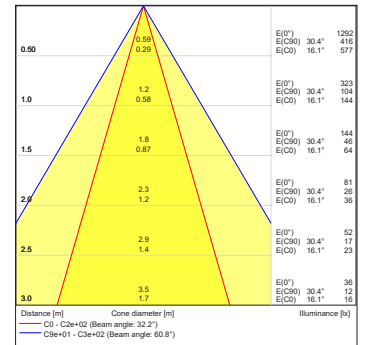

ArcSource Outdoor 4MC Pixel
RGBCW 35dg x 70dg