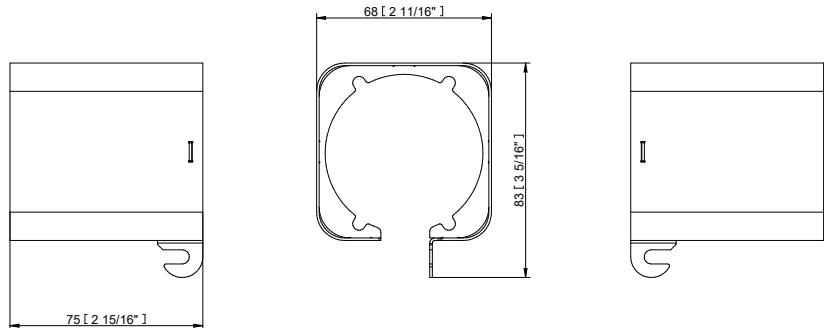

BI-SYMMETRICAL

7°x30°

7°x60°

10°x90°

35°x70°

30°x7°

60°x7°

90°x10°

BI-SYMMETRICAL BEAM ANGLE

Bi-symmetrical: 7°x30°, 7°x60°, 35°x70°, 10°x90°

Bi-symmetrical: 30°x7°, 60°x7°, 70°x35°, 90°x10°

PHOTOMETRIC DATA

ArcSource Outdoor 4MC Pixel RGB-CW 7dg

ArcSource Outdoor 4MC Pixel RGB-CW 13dg

ArcSource Outdoor 4MC Pixel
RGBCW 60dg x 7dg

ArcSource Outdoor 4MC Pixel
RGBCW 90dg x 10dg

ArcSource Outdoor 4MC Pixel
RGBCW 70dg x 35dg

ACCESSORIES FOR ARCSOURCE OUTDOOR 4MC PIXEL

Top Hat

Half Top Hat

Floor Stand