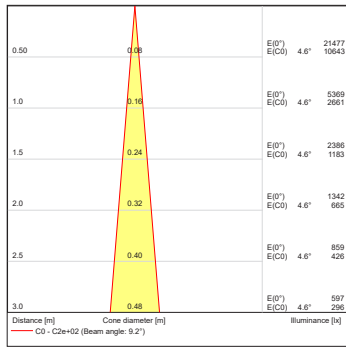

Projected Lumen Maintenance

The projected lumen maintenance is 90,000 hours (L90B10).

Power Consumption

5.5W energy consumption provides excellent efficiency at low operating costs.

Physical

The durable cast aluminum body with a lens covered by tempered glass provides a stylish, compact lighting solution with IP65 certification. The fixture's physical dimensions are 64 x 145 x 90 mm (2.52 x 5.71 x 3.54 in) and it weighs 0.62 kg (1.37 lbs).

DIMENSIONS

PHOTOMETRIC OVERVIEW

	Lumen Output (lm)		
	RGBCW (W 6500 K)	RGBA	WW (W 3000 K)
7°	202	178	202
13°	202	178	202
20°	199	176	199
30°	199	175	199
40°	198	175	198
60°	197	174	197
90°	193	170	193
7° x 30°, 30° x 7°	194	172	194
7° x 60°, 60° x 7°	191	169	191
35° x 70°, 70° x 35°	193	171	193
10° x 90°, 90° x 10°	180	159	180

BI-SYMMETRICAL BEAM ANGLE

Bi-symmetrical: 7°x30°, 7°x60°, 35°x70°, 10°x90°

Bi-symmetrical: 30°x7°, 60°x7°, 70°x35°, 90°x10°

PHOTOMETRIC DATA

ArcSource Outdoor 4MC Pixel RGB-CW 7dg

ArcSource Outdoor 4MC Pixel RGB-CW 13dg