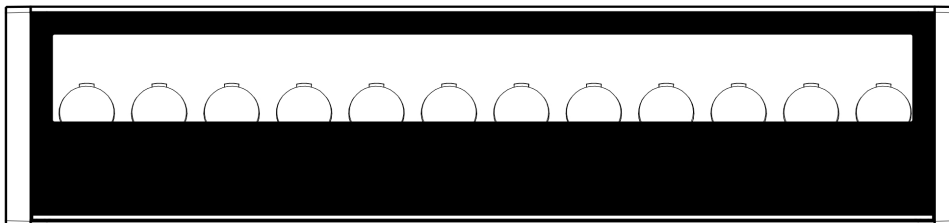

COLOUR MIXING PRINTS

STAND ALONE Specially designed glass printing to achieve optimal colour mixing and intensity distribution.

HEAD2HEAD Fixtures without special end glass print installed right next to each other create absolutely perfect colour and intensity overlap.

SYMMETRICAL

HEAD2HEAD

WALLWASHER

Note: Applies for RGBW, RGBA versions. Pure white and Tunable white versions are always without the end print (no matter on their position to other fixture).