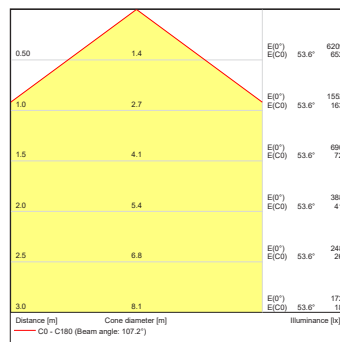

Eminere Remote 4 RGBCW 100dg