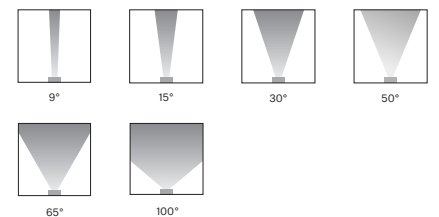

OPTIC OPTIONS

SYMMETRICAL