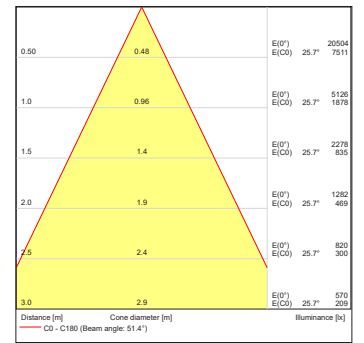

E-BOX REMOTE DIMENSIONS

E-BOX REMOTE BASIC DIMENSIONS

PHOTOMETRIC DATA

Eminere Remote 4 RGBCW 9dg

Eminere Remote 4 RGBCW 15dg

Eminere Remote 4 RGBCW 30dg

Eminere Remote 4 RGBCW 50dg

Eminere Remote 4 RGBCW 65dg