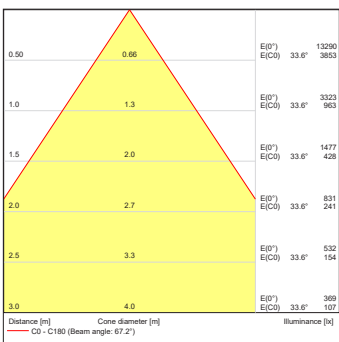

E-BOX REMOTE DIMENSIONS

E-BOX REMOTE BASIC DIMENSIONS

PHOTOMETRIC DATA

Eminere Remote 4 RGBCW 9dg

Eminere Remote 4 RGBCW 15dg

Eminere Remote 4 RGBCW 30dg

Eminere Remote 4 RGBCW 50dg

Eminere Remote 4 RGBCW 65dg