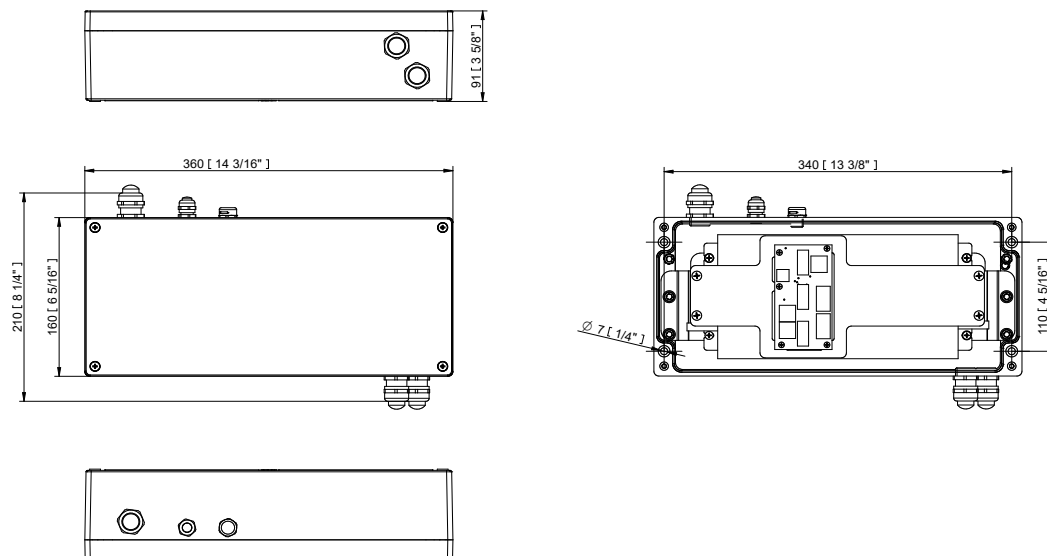

E-BOX REMOTE DIMENSIONS

E-BOX REMOTE BASIC DIMENSIONS

PHOTOMETRIC DATA

Eminere Remote 4 RGBCW 9dg

Eminere Remote 4 RGBCW 15dg

Eminere Remote 4 RGBCW 30dg

Eminere Remote 4 RGBCW 50dg

Eminere Remote 4 RGBCW 65dg