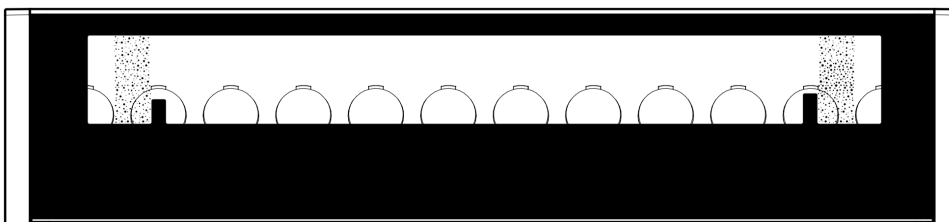

HEAD2HEAD

SYMMETRICAL

STAND ALONE

HEAD2HEAD

WALLWASHER

STAND ALONE

**Note: Applies for RGBW, RGBA versions. Pure white and Tunable white versions are always without the end print (no matter on their position to other fixture).**