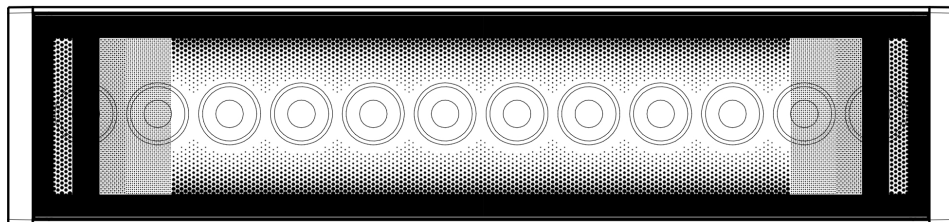

SYMMETRICAL

STAND ALONE