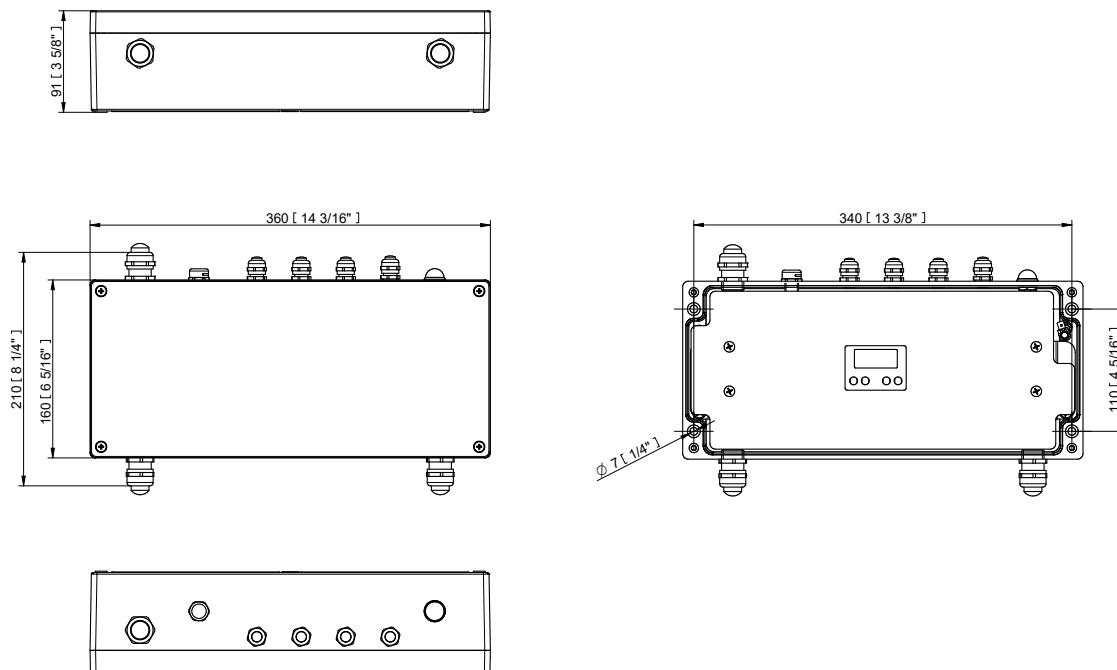

E-BOX REMOTE DIMENSIONS