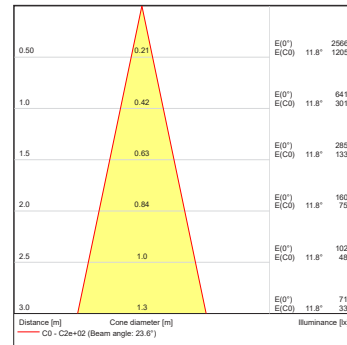

ArcSource Outdoor 16MC Integral
RGBCW 30dg