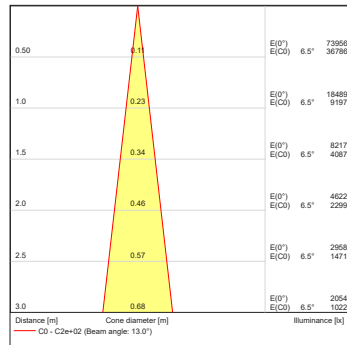

ArcSource Outdoor 16MC Integral
RGBCW 30dg