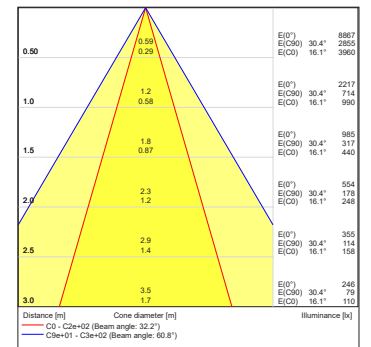

ArcSource Outdoor 16MC Integral
RGBCW 35dg x 70dg