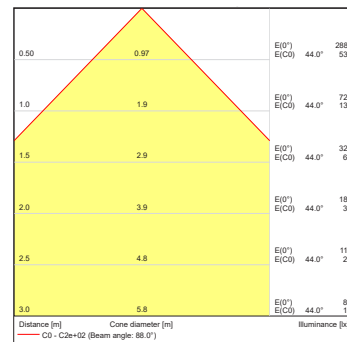

Projected Lumen Maintenance

The projected lumen maintenance is 90,000 hours (L90B10).

Power Consumption

42W energy consumption provides excellent efficiency at low operating costs.

Physical

The durable cast aluminium body with a lens covered by tempered glass provides a stylish, compact lighting solution with IP67 certification. The fixture's physical dimensions are 179 x 239 x 176 mm (7.0 x 9.4 x 6.93 in.) and it weighs 5.23 kg (11.53 lbs).

Lumen Output (lm)

	RGBCW (W 6500 K)	RGBA	CW (6500 K)	WW (W 3000 K)
7°	1 383	1 221	1 947	1 383
13°	1 383	1 221	1 947	1 383
20°	1 366	1 205	1 923	1 366
30°	1 361	1 201	1 916	1 361
40°	1 358	1 198	1 911	1 358
60°	1 354	1 196	1 907	1 354
90°	1 319	1 164	1 857	1 319
7° x 30°, 30° x 7°	1 329	1 173	1 871	1 329
7° x 60°, 60° x 7°	1 310	1 156	1 844	1 310
35° x 70°, 70° x 35°	1 325	1 169	1 865	1 325
10° x 90°, 90° x 10°	1 234	1 089	1 738	1 234

ArcSource Outdoor 16MC Integral
RGBCW 60dg

ArcSource Outdoor 16MC Integral
RGBCW 90dg

PHOTOMETRIC DATA

ArcSource Outdoor 16MC Integral
RGBCW 7dg x 30dg

ArcSource Outdoor 16MC Integral
RGBCW 7dg x 60dg

ArcSource Outdoor 16MC Integral
RGBCW 10dg x 90dg