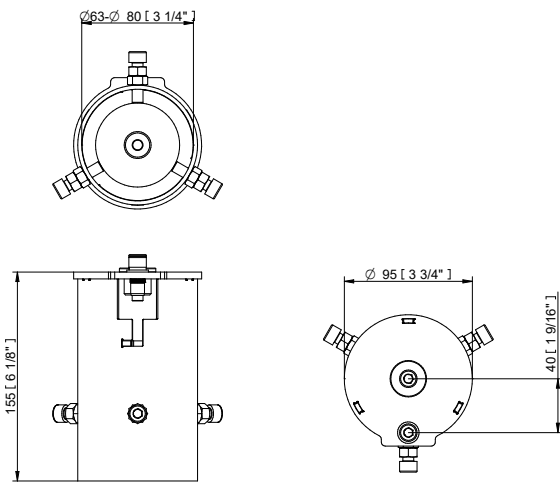

Projected Lumen Maintenance

The projected lumen maintenance is 90,000 hours (L90B10).

Power Consumption

42W energy consumption provides excellent efficiency at low operating costs.

Physical

The durable cast aluminium body with a lens covered by tempered glass provides a stylish, compact lighting solution with IP67 certification. The fixture's physical dimensions are 179 x 239 x 176 mm (7.0 x 9.4 x 6.93 in.) and it weighs 5.23 kg (11.53 lbs).

Lumen Output (lm)

	RGBCW (W 6500 K)	RGBA	CW (6500 K)	WW (W 3000 K)
7°	1 383	1 221	1 947	1 383
13°	1 383	1 221	1 947	1 383
20°	1 366	1 205	1 923	1 366
30°	1 361	1 201	1 916	1 361
40°	1 358	1 198	1 911	1 358
60°	1 354	1 196	1 907	1 354
90°	1 319	1 164	1 857	1 319
7° x 30°, 30° x 7°	1 329	1 173	1 871	1 329
7° x 60°, 60° x 7°	1 310	1 156	1 844	1 310
35° x 70°, 70° x 35°	1 325	1 169	1 865	1 325
10° x 90°, 90° x 10°	1 234	1 089	1 738	1 234

BI-SYMMETRICAL BEAM ANGLES

Bi-symmetrical: 7°x30°, 7°x60°, 35°x70°, 10°x90°

Bi-symmetrical: 30°x7°, 60°x7°, 70°x35°, 90°x10°

ACCESSORIES FOR ARCSOURCE OUTDOOR 16MC INTEGRAL

Top Hat

Half Top Hat

Floor Stand

SPECIFICATION SHEET
ARCSOURCE OUTDOOR 16MC INTEGRAL

Land Spike 100 mm / 130 mm

Tenon Adaptor \varnothing 63 - 80 mm / \varnothing 80 - 106 mm

Pole Clamp \varnothing 63 - 80 mm / \varnothing 80 - 105 mm

SPECIFICATION SHEET

ARCSource OUTDOOR 16MC INTEGRAL

PHOTOMETRIC DATA