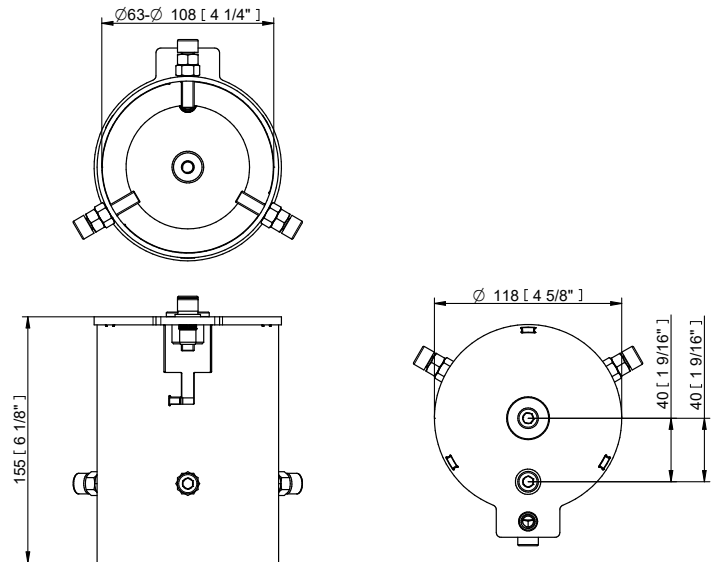

Projected Lumen Maintenance

The projected lumen maintenance is 90,000 hours (L90B10).

Power Consumption

42W energy consumption provides excellent efficiency at low operating costs.

Physical

The durable cast aluminium body with a lens covered by tempered glass provides a stylish, compact lighting solution with IP67 certification. The fixture's physical dimensions are 179 x 239 x 176 mm (7.0 x 9.4 x 6.93 in.) and it weighs 5.23 kg (11.53 lbs).

Lumen Output (lm)

	RGBCW (W 6500 K)	RGBA	CW (6500 K)	WW (W 3000 K)
7°	1 383	1 221	1 947	1 383
13°	1 383	1 221	1 947	1 383
20°	1 366	1 205	1 923	1 366
30°	1 361	1 201	1 916	1 361
40°	1 358	1 198	1 911	1 358
60°	1 354	1 196	1 907	1 354
90°	1 319	1 164	1 857	1 319
7° x 30°, 30° x 7°	1 329	1 173	1 871	1 329
7° x 60°, 60° x 7°	1 310	1 156	1 844	1 310
35° x 70°, 70° x 35°	1 325	1 169	1 865	1 325
10° x 90°, 90° x 10°	1 234	1 089	1 738	1 234

BI-SYMMETRICAL BEAM ANGLES

Bi-symmetrical: 7°x30°, 7°x60°, 35°x70°, 10°x90°

Bi-symmetrical: 30°x7°, 60°x7°, 70°x35°, 90°x10°

ACCESSORIES FOR ARCSOURCE OUTDOOR 16MC INTEGRAL

Top Hat

Half Top Hat

Floor Stand

SPECIFICATION SHEET
ARCSOURCE OUTDOOR 16MC INTEGRAL

Land Spike 100 mm / 130 mm

Tenon Adaptor \varnothing 63 - 80 mm / \varnothing 80 - 106 mm

Pole Clamp \varnothing 63 - 80 mm / \varnothing 80 - 105 mm

SPECIFICATION SHEET

ARCSource OUTDOOR 16MC INTEGRAL

PHOTOMETRIC DATA