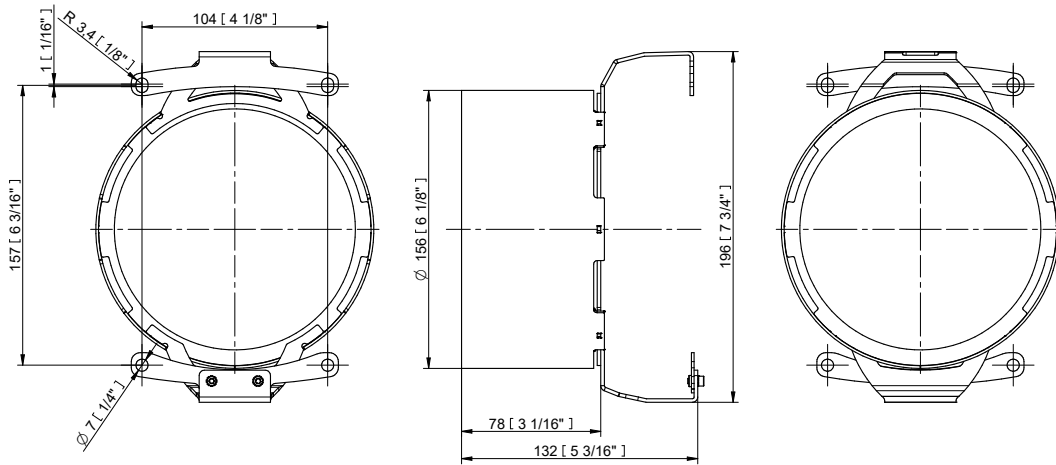

Projected Lumen Maintenance

The projected lumen maintenance is 90,000 hours (L90B10).

Power Consumption

42W energy consumption provides excellent efficiency at low operating costs.

Physical

The durable cast aluminium body with a lens covered by tempered glass provides a stylish, compact lighting solution with IP67 certification. The fixture's physical dimensions are 179 x 239 x 176 mm (7.0 x 9.4 x 6.93 in.) and it weighs 5.23 kg (11.53 lbs).

Lumen Output (lm)

	RGBCW (W 6500 K)	RGBA	CW (6500 K)	WW (W 3000 K)
7°	1 383	1 221	1 947	1 383
13°	1 383	1 221	1 947	1 383
20°	1 366	1 205	1 923	1 366
30°	1 361	1 201	1 916	1 361
40°	1 358	1 198	1 911	1 358
60°	1 354	1 196	1 907	1 354
90°	1 319	1 164	1 857	1 319
7° x 30°, 30° x 7°	1 329	1 173	1 871	1 329
7° x 60°, 60° x 7°	1 310	1 156	1 844	1 310
35° x 70°, 70° x 35°	1 325	1 169	1 865	1 325
10° x 90°, 90° x 10°	1 234	1 089	1 738	1 234

BI-SYMMETRICAL BEAM ANGLES

Bi-symmetrical: 7°x30°, 7°x60°, 35°x70°, 10°x90°

Bi-symmetrical: 30°x7°, 60°x7°, 70°x35°, 90°x10°

ACCESSORIES FOR ARCSOURCE OUTDOOR 16MC INTEGRAL

Top Hat

Half Top Hat

Floor Stand

SPECIFICATION SHEET
ARCSOURCE OUTDOOR 16MC INTEGRAL

Land Spike 100 mm / 130 mm

Tenon Adaptor \varnothing 63 - 80 mm / \varnothing 80 - 106 mm

Pole Clamp \varnothing 63 - 80 mm / \varnothing 80 - 105 mm

SPECIFICATION SHEET

ARCSource OUTDOOR 16MC INTEGRAL

PHOTOMETRIC DATA