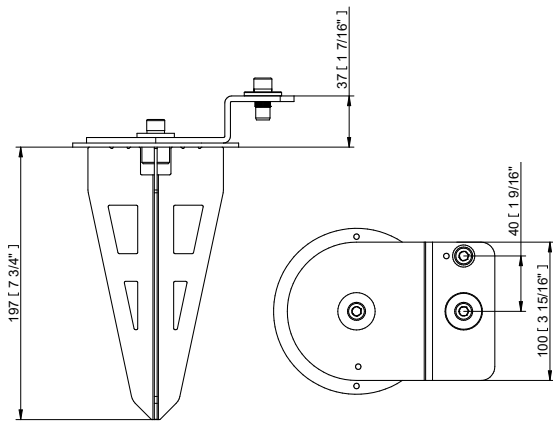

Projected Lumen Maintenance

The projected lumen maintenance is 90,000 hours (L90B10).

Power Consumption

42W energy consumption provides excellent efficiency at low operating costs.

Physical

The durable cast aluminium body with a lens covered by tempered glass provides a stylish, compact lighting solution with IP67 certification. The fixture's physical dimensions are 179 x 239 x 176 mm (7.0 x 9.4 x 6.93 in.) and it weighs 5.23 kg (11.53 lbs).

BI-SYMMETRICAL BEAM ANGLES

Bi-symmetrical: 7°x30°, 7°x60°, 35°x70°, 10°x90°

Bi-symmetrical: 30°x7°, 60°x7°, 70°x35°, 90°x10°

ACCESSORIES FOR ARCSOURCE OUTDOOR 16MC INTEGRAL

Top Hat

Half Top Hat

Floor Stand

SPECIFICATION SHEET
ARCSOURCE OUTDOOR 16MC INTEGRAL

Land Spike 100 mm / 130 mm

Tenon Adaptor \varnothing 63 - 80 mm / \varnothing 80 - 106 mm

Pole Clamp \varnothing 63 - 80 mm / \varnothing 80 - 105 mm

SPECIFICATION SHEET

ARCSource OUTDOOR 16MC INTEGRAL

PHOTOMETRIC DATA