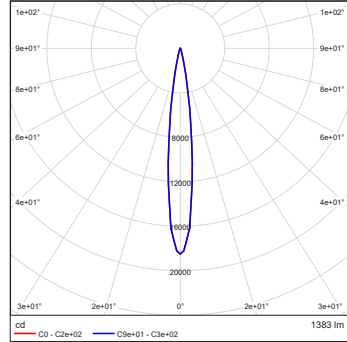

ArcSource Outdoor 16MC Integral
RGBCW 13dg