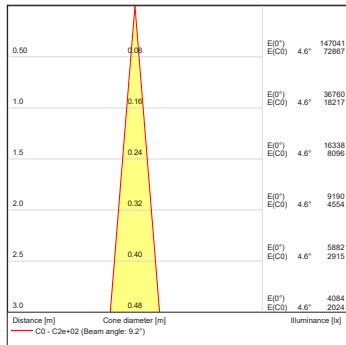

ArcSource Outdoor 16MC Integral
RGBCW 30dg