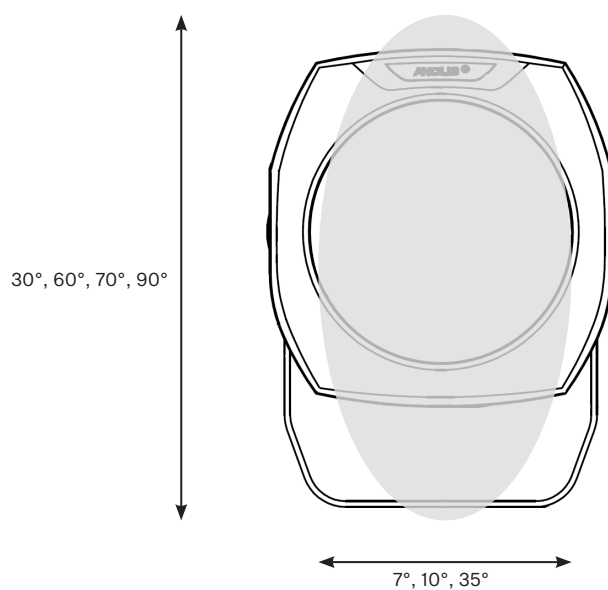

Projected Lumen Maintenance

The projected lumen maintenance is 90,000 hours (L90B10).

Power Consumption

42W energy consumption provides excellent efficiency at low operating costs.

Physical

The durable cast aluminium body with a lens covered by tempered glass provides a stylish, compact lighting solution with IP67 certification. The fixture's physical dimensions are 179 x 239 x 176 mm (7.0 x 9.4 x 6.93 in.) and it weighs 5.23 kg (11.53 lbs).

Lumen Output (lm)

	RGBCW (W 6500 K)	RGBA	CW (6500 K)	WW (W 3000 K)
7°	1 383	1 221	1 947	1 383
13°	1 383	1 221	1 947	1 383
20°	1 366	1 205	1 923	1 366
30°	1 361	1 201	1 916	1 361
40°	1 358	1 198	1 911	1 358
60°	1 354	1 196	1 907	1 354
90°	1 319	1 164	1 857	1 319
7° x 30°, 30° x 7°	1 329	1 173	1 871	1 329
7° x 60°, 60° x 7°	1 310	1 156	1 844	1 310
35° x 70°, 70° x 35°	1 325	1 169	1 865	1 325
10° x 90°, 90° x 10°	1 234	1 089	1 738	1 234

BI-SYMMETRICAL BEAM ANGLES

Bi-symmetrical: 7°x30°, 7°x60°, 35°x70°, 10°x90°

Bi-symmetrical: 30°x7°, 60°x7°, 70°x35°, 90°x10°

ACCESSORIES FOR ARCSOURCE OUTDOOR 16MC INTEGRAL

Top Hat

Half Top Hat

Floor Stand

SPECIFICATION SHEET
ARCSOURCE OUTDOOR 16MC INTEGRAL

Land Spike 100 mm / 130 mm

Tenon Adaptor \varnothing 63 - 80 mm / \varnothing 80 - 106 mm

Pole Clamp \varnothing 63 - 80 mm / \varnothing 80 - 105 mm

SPECIFICATION SHEET

ARCSource OUTDOOR 16MC INTEGRAL

PHOTOMETRIC DATA