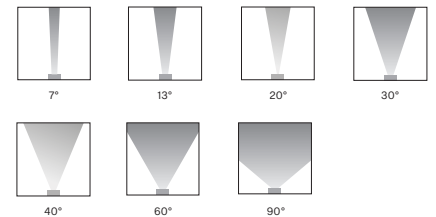

OPTIC OPTIONS

SYMMETRICAL