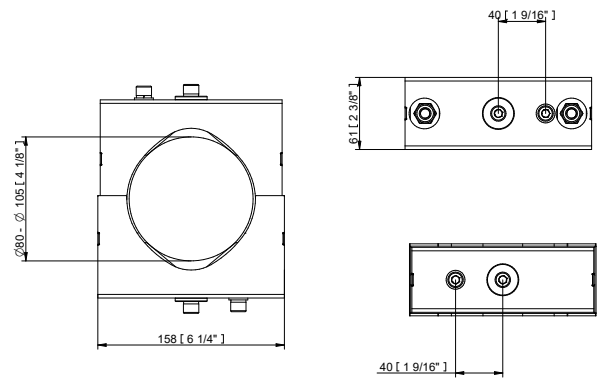

Projected Lumen Maintenance

The projected lumen maintenance is 90,000 hours (L90B10).

Power Consumption

42W energy consumption provides excellent efficiency at low operating costs.

Physical

The durable cast aluminium body with a lens covered by tempered glass provides a stylish, compact lighting solution with IP67 certification. The fixture's physical dimensions are 179 x 239 x 176 mm (7.0 x 9.4 x 6.93 in.) and it weighs 5.23 kg (11.53 lbs).

BI-SYMMETRICAL BEAM ANGLES

Bi-symmetrical: 7°x30°, 7°x60°, 35°x70°, 10°x90°

Bi-symmetrical: 30°x7°, 60°x7°, 70°x35°, 90°x10°

ACCESSORIES FOR ARCSOURCE OUTDOOR 16MC INTEGRAL

Top Hat

Half Top Hat

Floor Stand

SPECIFICATION SHEET
ARCSOURCE OUTDOOR 16MC INTEGRAL

Land Spike 100 mm / 130 mm

Tenon Adaptor \varnothing 63 - 80 mm / \varnothing 80 - 106 mm

Pole Clamp \varnothing 63 - 80 mm / \varnothing 80 - 105 mm

SPECIFICATION SHEET

ARCSource OUTDOOR 16MC INTEGRAL

PHOTOMETRIC DATA