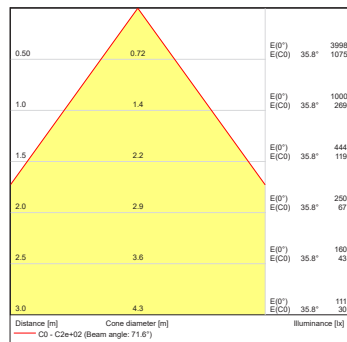

ArcSource Outdoor 16MC Integral
RGBCW 90dg