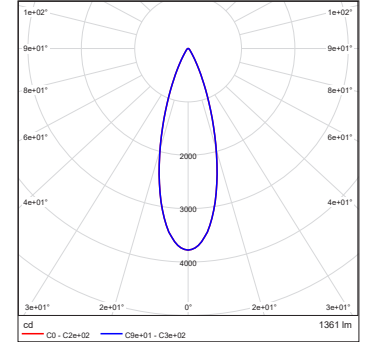

ArcSource Outdoor 16MC Integral
RGBCW 30dg