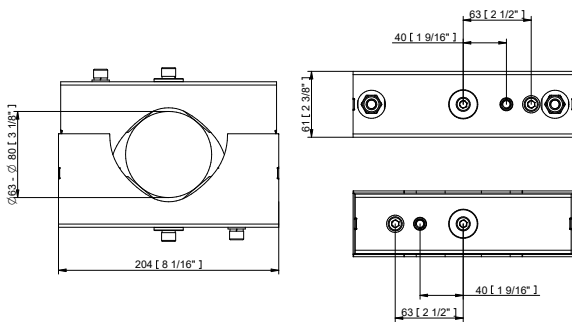

Projected Lumen Maintenance

The projected lumen maintenance is 90,000 hours (L90B10).

Power Consumption

42W energy consumption provides excellent efficiency at low operating costs.

Physical

The durable cast aluminium body with a lens covered by tempered glass provides a stylish, compact lighting solution with IP67 certification. The fixture's physical dimensions are 179 x 239 x 176 mm (7.0 x 9.4 x 6.93 in.) and it weighs 5.23 kg (11.53 lbs).

BI-SYMMETRICAL BEAM ANGLES

Bi-symmetrical: 7°x30°, 7°x60°, 35°x70°, 10°x90°

Bi-symmetrical: 30°x7°, 60°x7°, 70°x35°, 90°x10°

ACCESSORIES FOR ARCSOURCE OUTDOOR 16MC INTEGRAL

Top Hat

Half Top Hat

Floor Stand

SPECIFICATION SHEET
ARCSOURCE OUTDOOR 16MC INTEGRAL

Land Spike 100 mm / 130 mm

Tenon Adaptor \varnothing 63 - 80 mm / \varnothing 80 - 106 mm

Pole Clamp \varnothing 63 - 80 mm / \varnothing 80 - 105 mm

SPECIFICATION SHEET

ARCSource OUTDOOR 16MC INTEGRAL

PHOTOMETRIC DATA