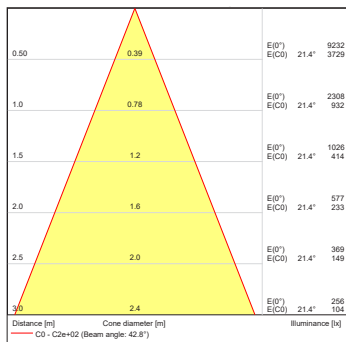

ArcSource Outdoor 16MC Integral
RGBCW 90dg