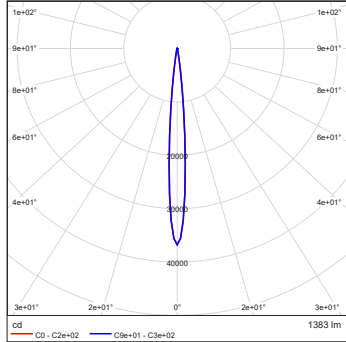

SPECIFICATION SHEET

ARCSource OUTDOOR 16MC INTEGRAL

PHOTOMETRIC DATA

ArcSource Outdoor 16MC Integral
RGBCW 7dg