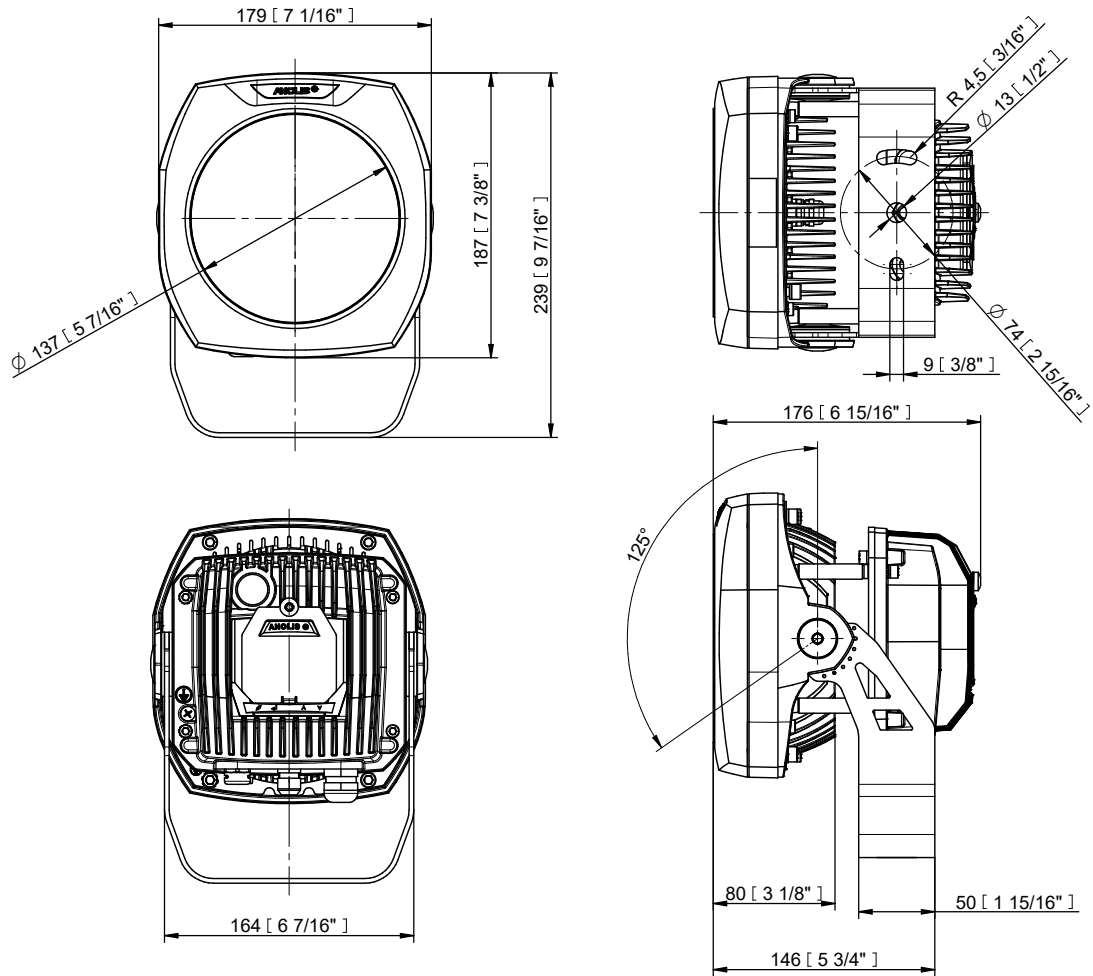

DIMENSIONS

PHOTOMETRIC OVERVIEW

Lumen Output (lm)

	RGBCW (W 6500 K)	RGBA	CW (6500 K)	WW (W 3000 K)
7°	1 383	1 221	1 947	1 383
13°	1 383	1 221	1 947	1 383
20°	1 366	1 205	1 923	1 366
30°	1 361	1 201	1 916	1 361
40°	1 358	1 198	1 911	1 358
60°	1 354	1 196	1 907	1 354
90°	1 319	1 164	1 857	1 319
7° x 30°, 30° x 7°	1 329	1 173	1 871	1 329
7° x 60°, 60° x 7°	1 310	1 156	1 844	1 310
35° x 70°, 70° x 35°	1 325	1 169	1 865	1 325
10° x 90°, 90° x 10°	1 234	1 089	1 738	1 234