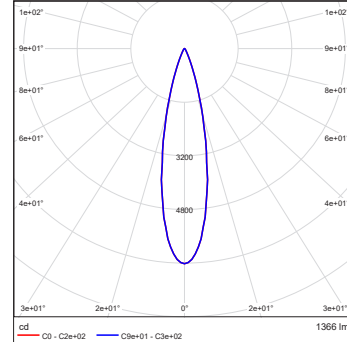

ArcSource Outdoor 16MC Integral
RGBCW 20dg