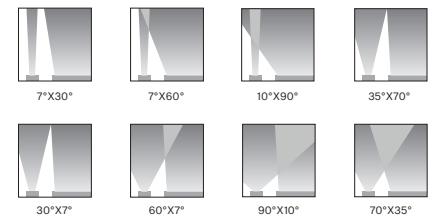

BI-SYMMETRICAL