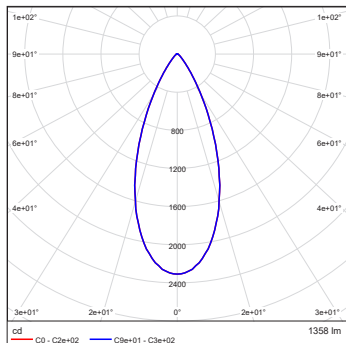

Projected Lumen Maintenance

The projected lumen maintenance is 90,000 hours (L90B10).

Power Consumption

42W energy consumption provides excellent efficiency at low operating costs.

Physical

The durable cast aluminium body with a lens covered by tempered glass provides a stylish, compact lighting solution with IP67 certification. The fixture's physical dimensions are 179 x 239 x 176 mm (7.0 x 9.4 x 6.93 in.) and it weighs 5.23 kg (11.53 lbs).

Lumen Output (lm)

	RGBCW (W 6500 K)	RGBA	CW (6500 K)	WW (W 3000 K)
7°	1 383	1 221	1 947	1 383
13°	1 383	1 221	1 947	1 383
20°	1 366	1 205	1 923	1 366
30°	1 361	1 201	1 916	1 361
40°	1 358	1 198	1 911	1 358
60°	1 354	1 196	1 907	1 354
90°	1 319	1 164	1 857	1 319
7° x 30°, 30° x 7°	1 329	1 173	1 871	1 329
7° x 60°, 60° x 7°	1 310	1 156	1 844	1 310
35° x 70°, 70° x 35°	1 325	1 169	1 865	1 325
10° x 90°, 90° x 10°	1 234	1 089	1 738	1 234

ArcSource Outdoor 16MC Integral
RGBCW 60dg

ArcSource Outdoor 16MC Integral
RGBCW 90dg

PHOTOMETRIC DATA

ArcSource Outdoor 16MC Integral
RGBCW 7dg x 30dg

ArcSource Outdoor 16MC Integral
RGBCW 7dg x 60dg

ArcSource Outdoor 16MC Integral
RGBCW 10dg x 90dg