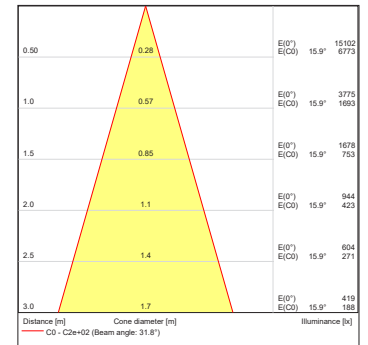

ArcSource Outdoor 16MC Integral
RGBCW 30dg