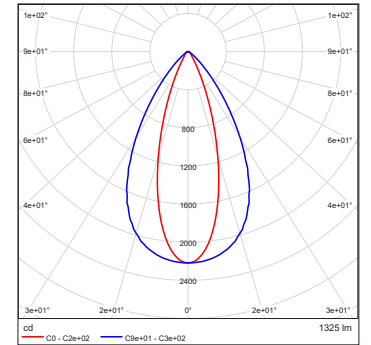

ArcSource Outdoor 16MC Integral
RGBCW 35dg x 70dg