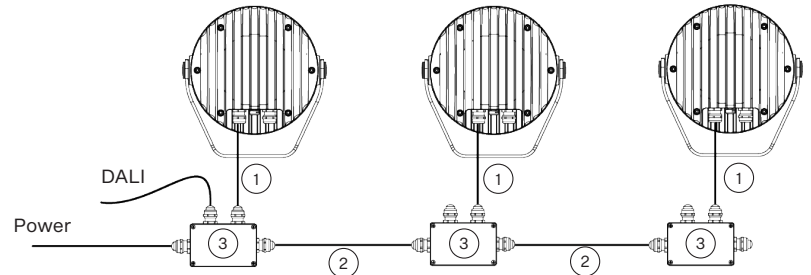

CONTROL AND CONNECTION OPTIONS - CE

DALI

1) Hybrid Cable (13053693) Standard 1 m with bare-end, black or on request Hybrid cable (13053697), 1 m with bare-end, white
2) Hybrid Cable (13053693) Standard 1 m with bare-end, black, or on request Hybrid cable (13053697), 1 m with bare-end, white or Scope of Others
3) Junction Box