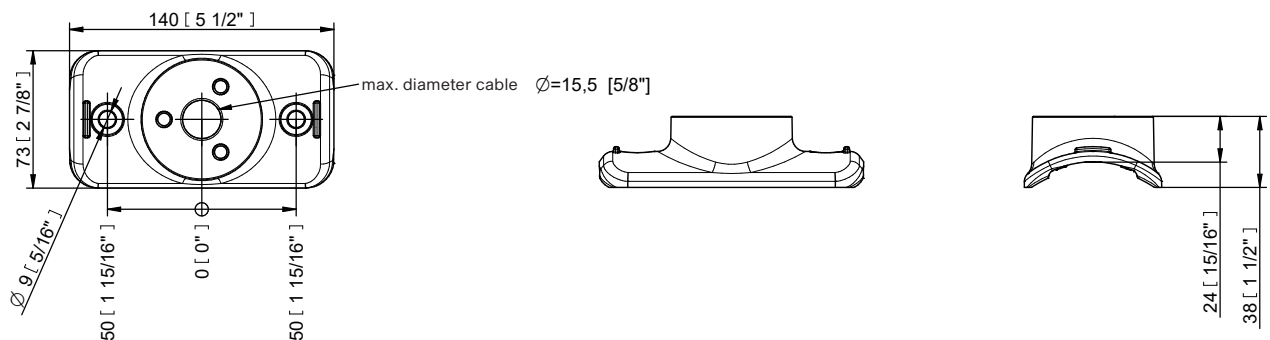

Note: This type of connection is available for S, M, L, and XL versions. E-Box has to be in Pass Through mode only.

DMX WITH JUNCTION BOX FOR CALUMMA S / EMINERE (US)

- 1) Leader Cables FF - 2 | 5 | 10 | 25 | 50 m
- 2) Jumper Cables FF/FM - 0,25 | 0,5 | 1 | 2 | 3 | 5 | 10 m
- 3) Junction Box for Calumma S-XL / Eminere US (10981269 for RAL9011)
- 4) SJTW 6x14 AWG (13053480), standard 1 m with bare-end, black or Cable SJTW 6x 14AWG (13053695), white

Note: The last unplugged connector must be fitted with a Waterproof Cap to protect the IP rating.

CONNECTIVITY

Following table shows maximum connected Calummas Arts S SC in a row with respect of cable length.

	Cable length (m)	Voltage (V)			
		120	190	230	277
CALUMMA ARTS S MC	10	32	32	32	32
	20	32	32	32	32
	30	32	32	32	32
	50	26	32	32	32
	70	18	32	32	32
	100	13	32	32	32

DIMENSIONS

Pole Adaptor

Yoke for Pole Adaptor (with Pole Adaptor / PA)