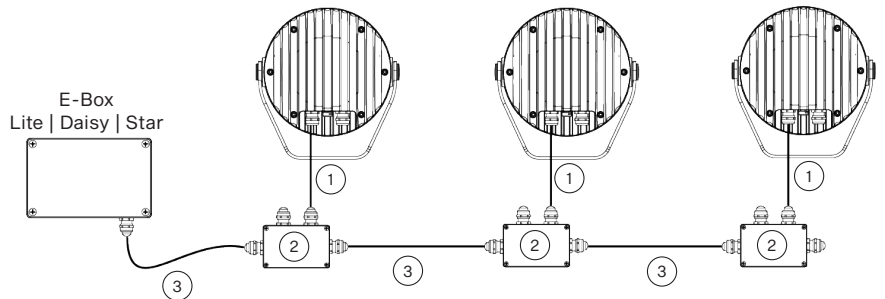

Note: The last unplugged connector must be fitted with a Waterproof Cap to protect the IP rating.

CONTROL AND CONNECTION OPTIONS - CE

DMX or ETHERNET via E-BOX

- 1) Flamar 3x16 AWG + 1x(2x24 AWG) - (13051508), Standard 1 m with bare-end, black or HYB-5731ZH LSZH (13053694), Hybrid Cable, white
- 2) Junction Box
- 3) Flamar 3x16 AWG + 1x(2x24 AWG) - (13051508), black or HYB-5731ZH LSZH (13053694), Hybrid Cable, white or Scope of Others

Note: This type of connection is available for S, M, L, and XL versions. E-Box has to be in Pass Through mode only.

CONTROL AND CONNECTION OPTIONS - US

DALI

- 1) SJTW 5x14 AWG (13053693), standard 1 m with bare-end, black or Cable SJTW 5x14 AWG (13053697), white
- 2) SJTW 5x14 AWG (13053693), black or Cable SJTW 5x14AWG (13053697), white or Scope of Others
- 3) Junction Box

DMX or ETHERNET via E-BOX

- 1) SJTW 6x14 AWG (13053480) Standard 1 m with bare-end, black or Cable SJTW 6x14 AWG (13053695), white
- 2) Junction Box
- 3) SJTW 6x14 AWG (13053480), black or Cable SJTW 6x14 AWG (13053695), white or Scope of Others

Note: This type of connection is available for S, M, L, and XL versions. E-Box has to be in Pass Through mode only.

DMX WITH JUNCTION BOX FOR CALUMMA S / EMINERE (US)

- 1) Leader Cables FF - 2 | 5 | 10 | 25 | 50 m
- 2) Jumper Cables FF/FM - 0,25 | 0,5 | 1 | 2 | 3 | 5 | 10 m
- 3) Junction Box for Calumma S-XL / Eminere US (10981269 for RAL9011)
- 4) SJTW 6x14 AWG (13053480), standard 1 m with bare-end, black or Cable SJTW 6x 14AWG (13053695), white