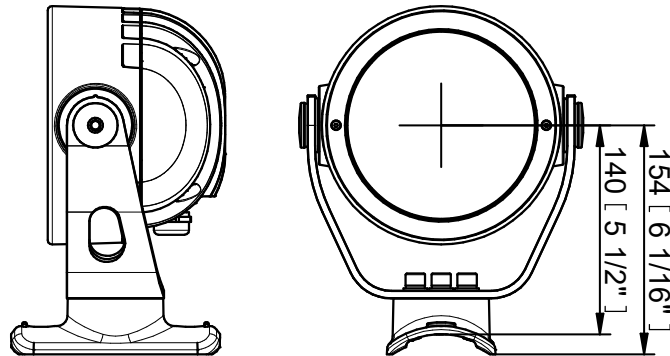

Yoke for Pole Adaptor (with Pole Adaptor / PA)

Example of ordering code: Calumma S SC RGBCW 15° PA