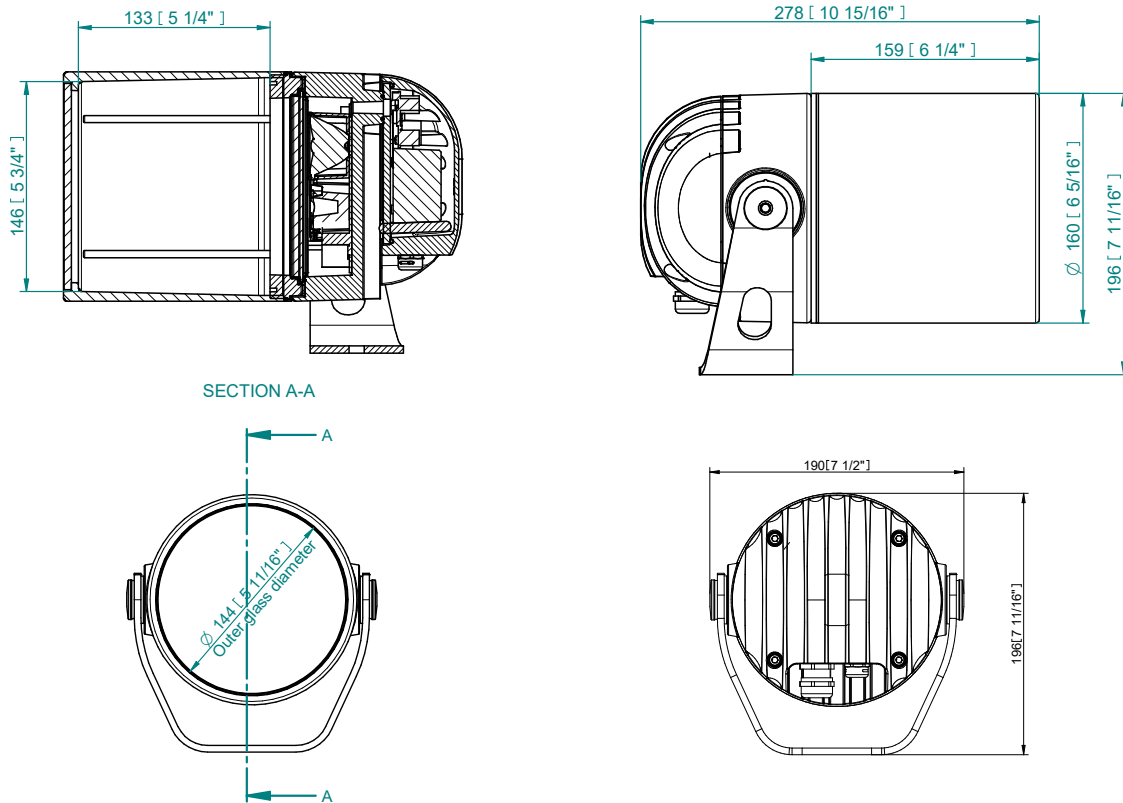

CONNECTIVITY

Following table shows maximum connected Calummas Arts S SC in a row with respect of cable length.

	Cable length (m)	Voltage (V)			
		120	190	230	277
CALUMMA ARTS S MC	10	32	32	32	32
	20	32	32	32	32
	30	32	32	32	32
	50	26	32	32	32
	70	18	32	32	32
	100	13	32	32	32

DIMENSIONS