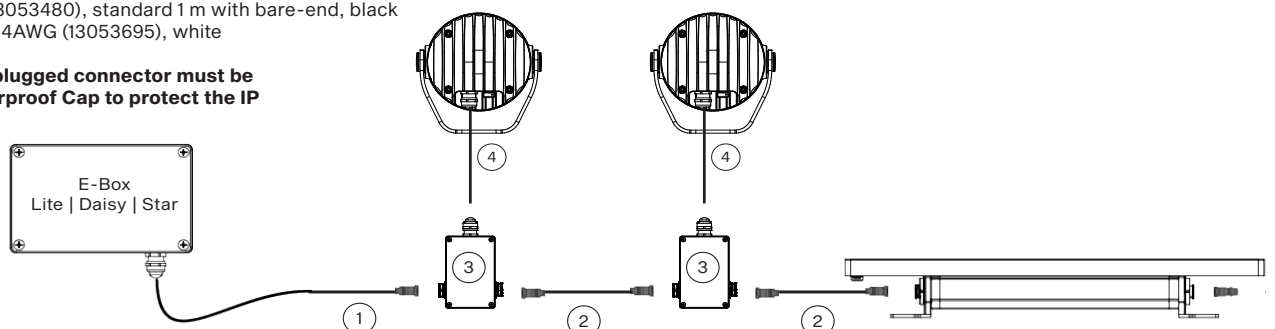

DMX WITH JUNCTION BOX FOR CALUMMA S / EMINERE (US)

1) Leader Cables FF - 2 | 5 | 10 | 25 | 50 m
2) Jumper Cables FF/FM - 0,25 | 0,5 | 1 | 2 | 3 | 5 | 10 m
3) Junction Box for Calumma S-XL / Eminere US (10981269 for RAL9011)
4) SJTW 6x14 AWG (13053480), standard 1 m with bare-end, black or Cable SJTW 6x 14AWG (13053695), white

Note: The last unplugged connector must be fitted with a Waterproof Cap to protect the IP rating.