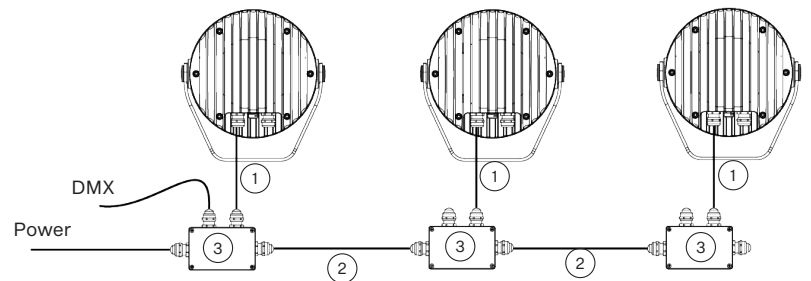

DMX

1) Flamar 3x16 AWG + 1x(2x24 AWG) Standard 1 m with bare-end, (13051508), black or Hybrid Cable HYB-5731ZH LSZH (13053694), white
2) Flamar 3x16 AWG + 1x(2x24 AWG), (13051508), black or Hybrid Cable HYB-5731ZH LSZH (13053694), white or Scope of Others
3) Junction Box