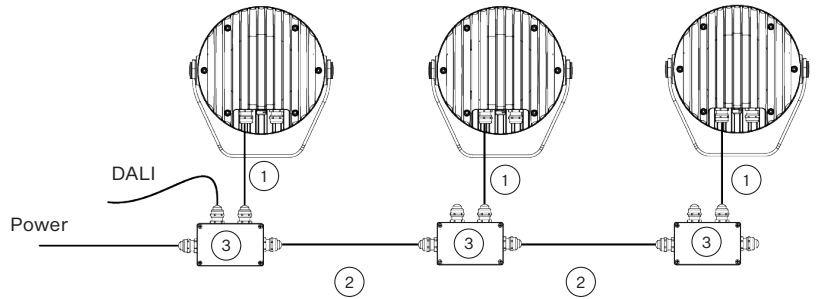

Note: The last unplugged connector must be fitted with a Waterproof Cap to protect the IP rating.

CONTROL AND CONNECTION OPTIONS - CE

DMX or ETHERNET via E-BOX

- 1) Flamar 3x16 AWG + 1x(2x24 AWG) - (13051508), Standard 1 m with bare-end, black or HYB-5731ZH LSZH (13053694), Hybrid Cable, white
- 2) Junction Box
- 3) Flamar 3x16 AWG + 1x(2x24 AWG) - (13051508), black or HYB-5731ZH LSZH (13053694), Hybrid Cable, white or Scope of Others

Note: This type of connection is available for S, M, L, and XL versions. E-Box has to be in Pass Through mode only.

CONTROL AND CONNECTION OPTIONS - US

DALI

- 1) SJTW 5x14 AWG (13053693), standard 1 m with bare-end, black or Cable SJTW 5x14 AWG (13053697), white
- 2) SJTW 5x14 AWG (13053693), black or Cable SJTW 5x14AWG (13053697), white or Scope of Others
- 3) Junction Box