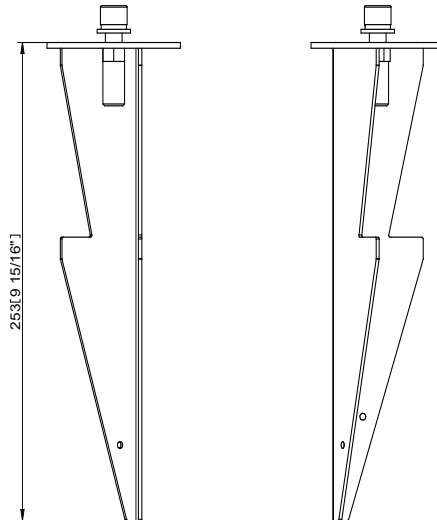

ACCESSORIES

Land Spike for Calumma (S, M, L, XL)