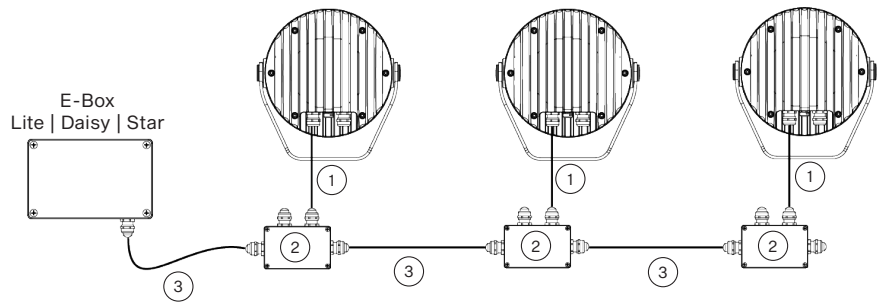

Note: The last unplugged connector must be fitted with a Waterproof Cap to protect the IP rating.

CONTROL AND CONNECTION OPTIONS - CE

DMX or ETHERNET via E-BOX

- 1) Flamar 3x16 AWG + 1x(2x24 AWG) - (13051508), Standard 1 m with bare-end, black or HYB-5731ZH LSZH (13053694), Hybrid Cable, white
- 2) Junction Box
- 3) Flamar 3x16 AWG + 1x(2x24 AWG) - (13051508), black or HYB-5731ZH LSZH (13053694), Hybrid Cable, white or Scope of Others

Note: This type of connection is available for S, M, L, and XL versions. E-Box has to be in Pass Through mode only.

CONTROL AND CONNECTION OPTIONS - US

DALI

- 1) SJTW 5x14 AWG (13053693), standard 1 m with bare-end, black or Cable SJTW 5x14 AWG (13053697), white
- 2) SJTW 5x14 AWG (13053693), black or Cable SJTW 5x14AWG (13053697), white or Scope of Others
- 3) Junction Box