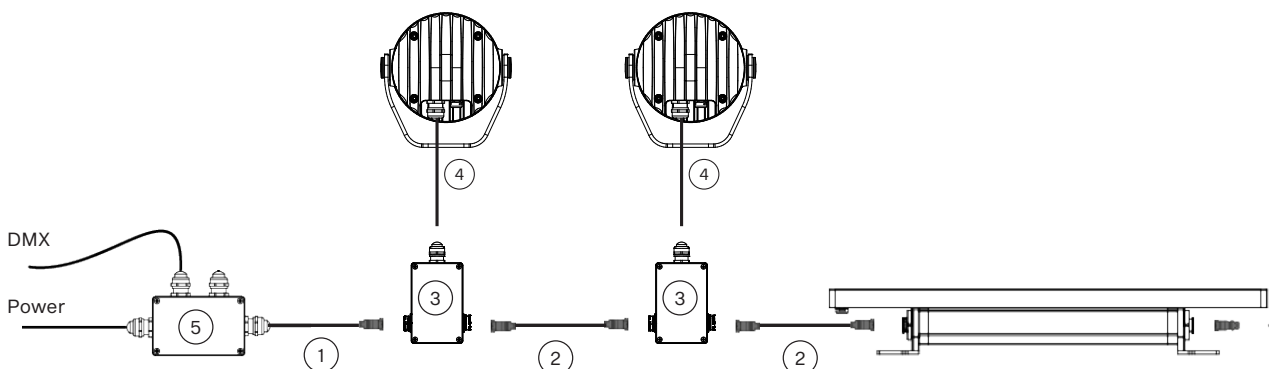

DMX WITH JUNCTION BOX FOR CALUMMA S/ EMINERE (CE)

1) Leader Cables FF - 2 | 5 | 10 | 25 | 50 m
2) Jumper Cables FF/FM - 0,25 | 0,5 | 1 | 2 | 3 | 5 | 10 m
3) Junction Box for Calumma S-XL / Eminere CE (10981268 for RAL9011)
4) Flamar 3x16 AWG + 1x(2x24 AWG) Standard 1 m with bare-end (13051508), black or Hybrid Cable HYB-5731ZH LSZH (13053694), white
5) Junction Box

Note: The last unplugged connector must be fitted with a Waterproof Cap to protect the IP rating.